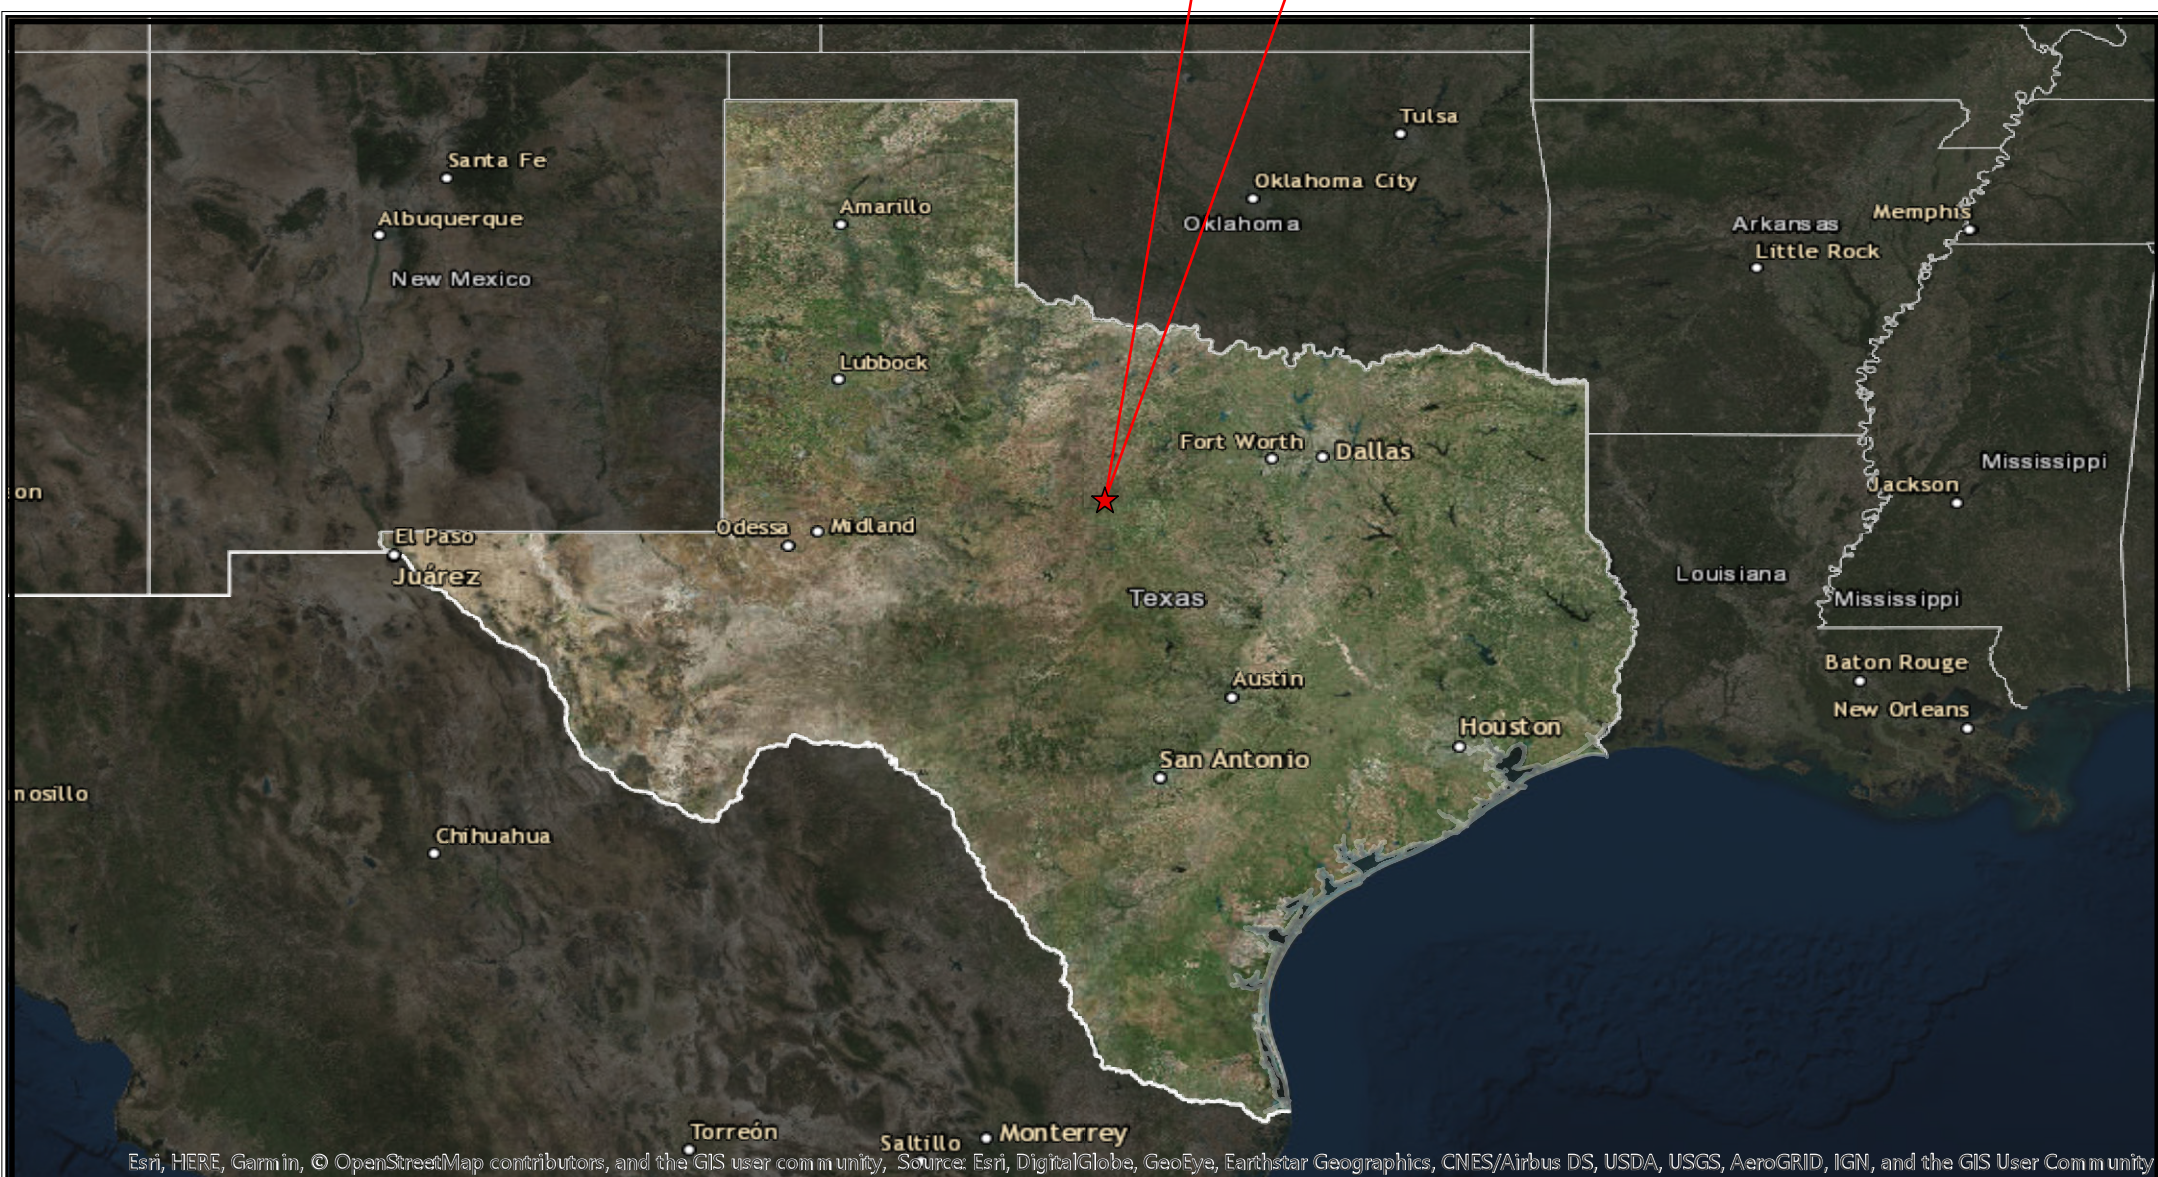

WILKS RANCH BROKERS-
EASTLAND COUNTY, TX

32.35 ACRES

0 0.00.03 0.05 0.08 0.1 Miles

Esri, HERE, Garmin, © OpenStreetMap contributors, and the GIS user community, Source: Esri, DigitalGlobe, GeoEye, Earthstar Geographics, CNES/Airbus DS, USDA, USGS, AeroGRID, IGN, and the GIS User Community

DATE: 1/29/2019

AUTHOR: RYAN MECHLING

Esri, HERE, Garmin, © OpenStreetMap contributors, and the GIS user community, Source: Esri, DigitalGlobe, GeoEye, Earthstar Geographics, CNES/Airbus DS, USDA, USGS, AeroGRID, IGN, and the GIS User Community