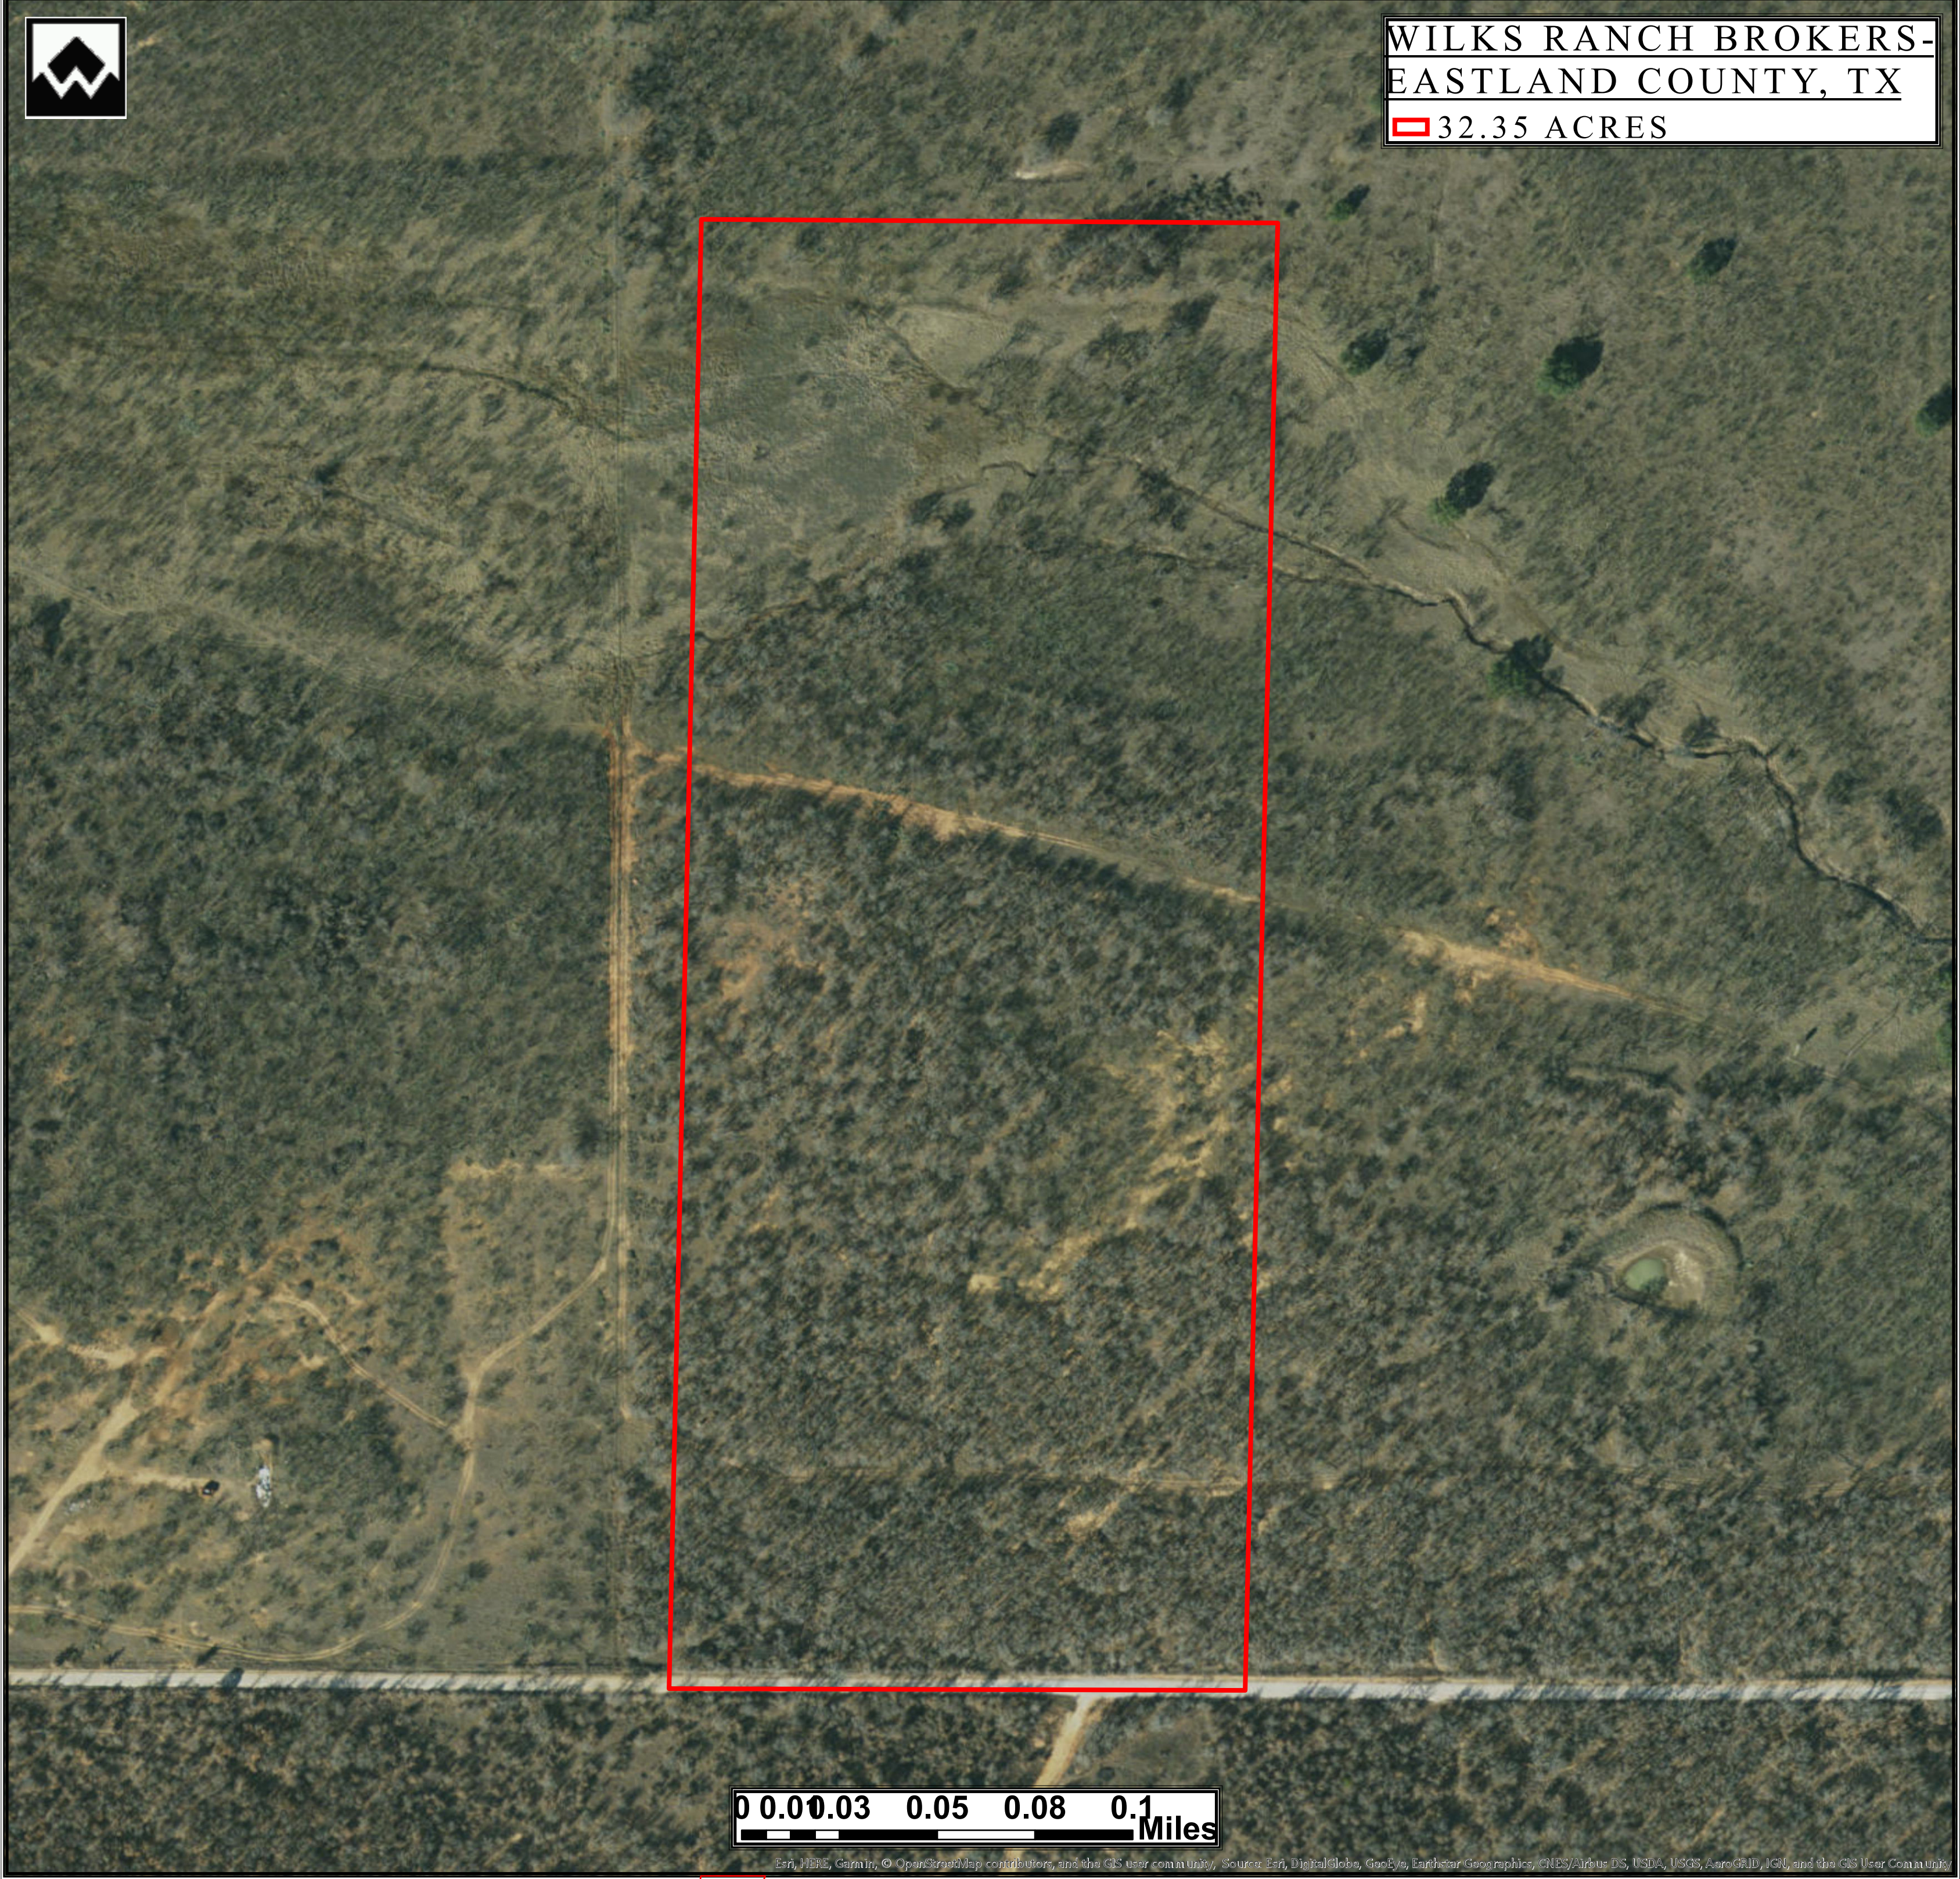

WILKS RANCH BROKERS-
EASTLAND COUNTY, TX

32.35 ACRES

0 0.00.03 0.05 0.08 0.1 Miles

Esri, HERE, Garmin, © OpenStreetMap contributors, and the GIS user community, Source: Esri, DigitalGlobe, GeoEye, Earthstar Geographics, CNES/Airbus DS, USDA, USGS, AeroGRID, IGN, and the GIS User Community

DATE: 1/29/2019

AUTHOR: RYAN MECHLING

Esri, HERE, Garmin, © OpenStreetMap contributors, and the GIS user community, Source: Esri, DigitalGlobe, GeoEye, Earthstar Geographics, CNES/Airbus DS, USDA, USGS, AeroGRID, IGN, and the GIS User Community