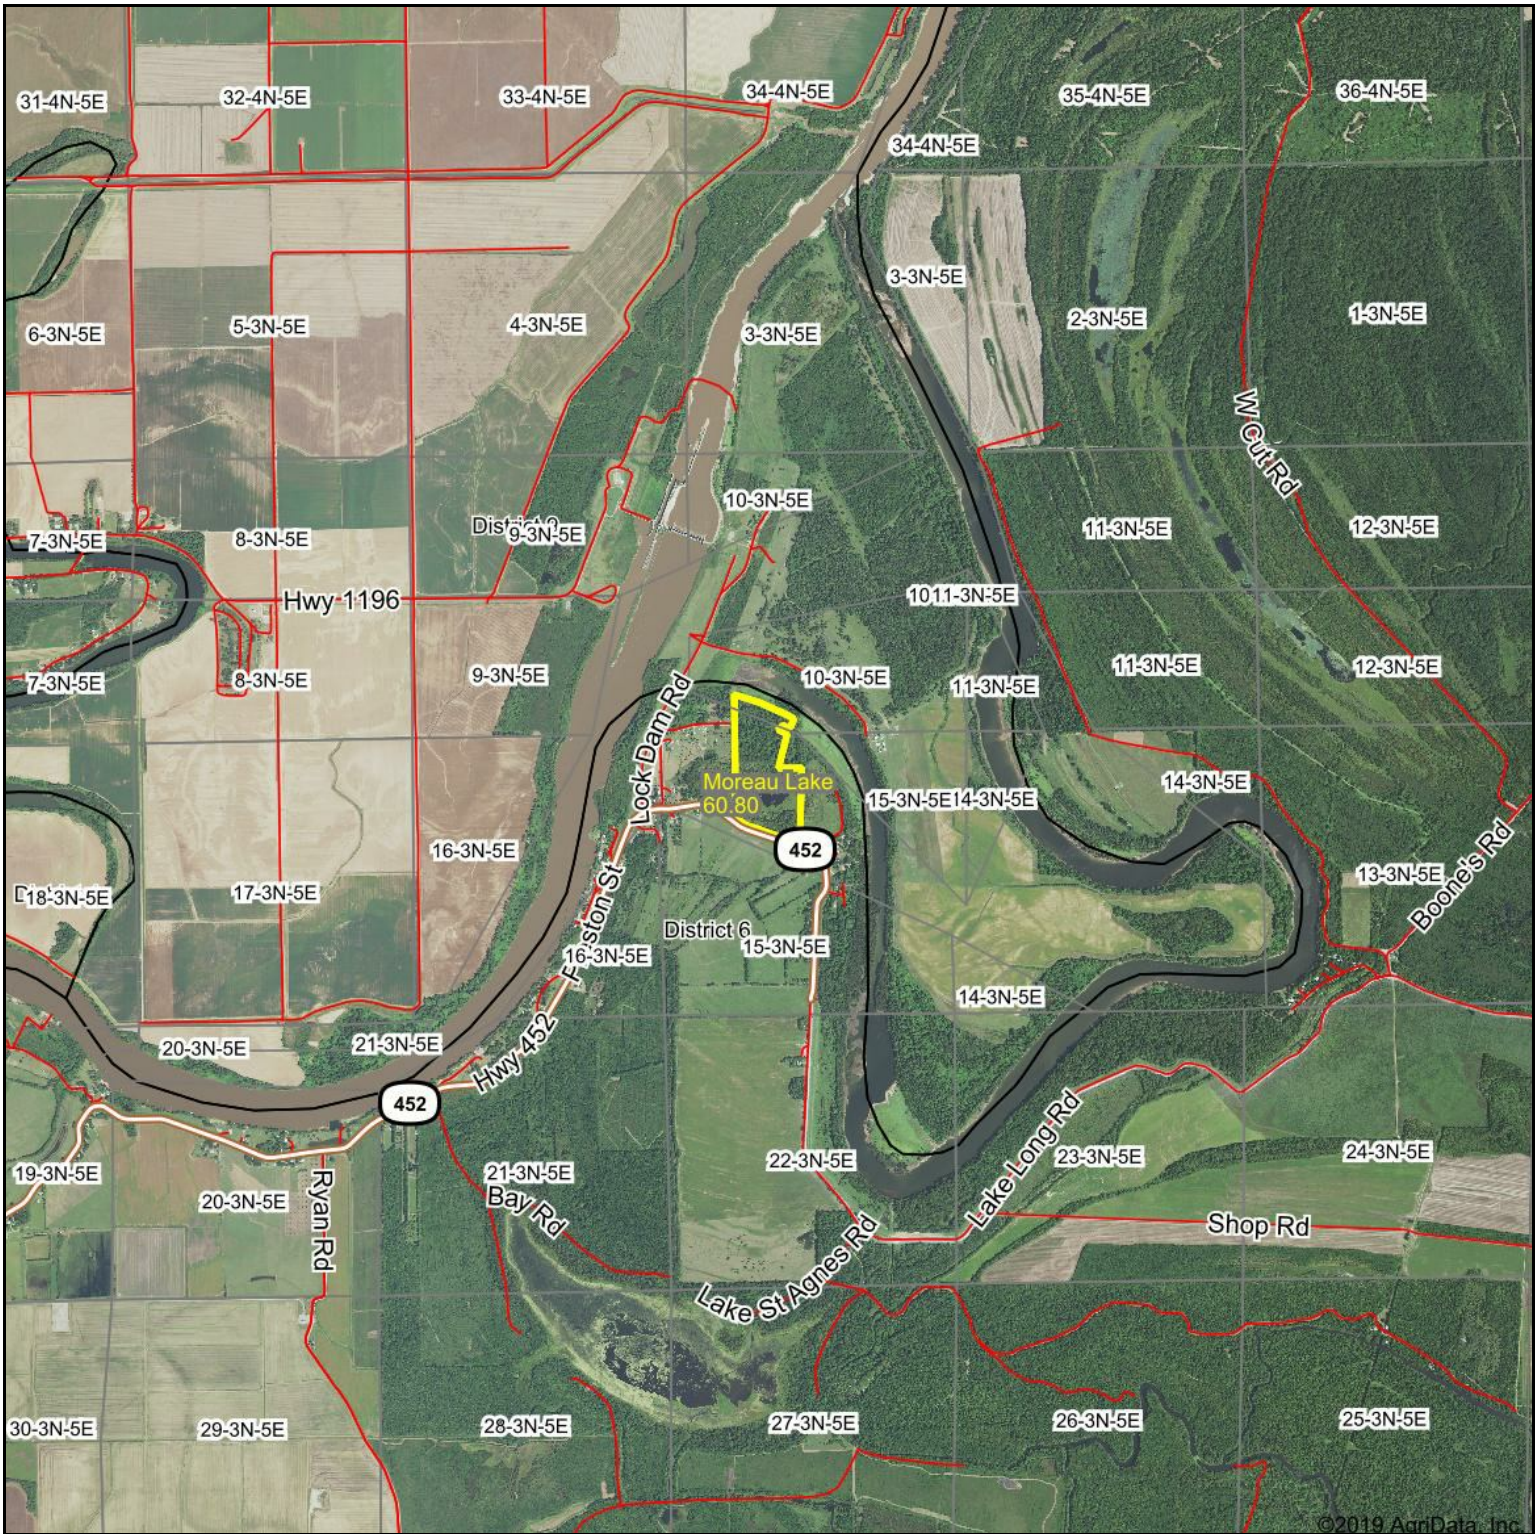

Code	Soil Description	Acres	Percent of field	Non-Irr Class Legend	Non-Irr Class *c	Common bermudagrass	Cotton lint	Grain sorghum	Improved bermudagrass	Soybeans	Tall fescue	Wheat
Mw	Moreland clay, 0 to 1 percent slopes, frequently flooded	22.56	37.1%		V w							
Ru	Roxana very fine sandy loam, 0 to 3 percent slopes, gently undulating, occasionally flooded	18.32	30.1%		IIw							
Nw	Coushatta silty clay loam, occasionally flooded	13.73	22.6%		IIw		1025	80	15	40		
W	Water	4.85	8.0%									
Ts	Tensas-Sharkey complex, overwash, undulating, occasionally flooded	1.34	2.2%		IVw	6				30		40
*c: Using Capabilities Class Dominant Condition Aggregation Method						0.1	231.5	18.1	3.4	9.7	*-	0.9

Soils data provided by USDA and NRCS.

Topography Map

map center: 31° 14' 28.03, -91° 57' 8.19

**Avoyelles County
Louisiana**

2/8/2019

**Bonnette Auctions
Louisiana Outdoor Properties
Auction & Real Estate Group**

Maps Provided By:

© AgriData, Inc. 2019 www.AgriDataInc.com

Aerial Map

map center: 31° 14' 28, -91° 57' 8.03

Bonnette Auctions
Louisiana Outdoor Properties
Auction & Real Estate Group

Maps Provided By:

Avoyelles County
Louisiana