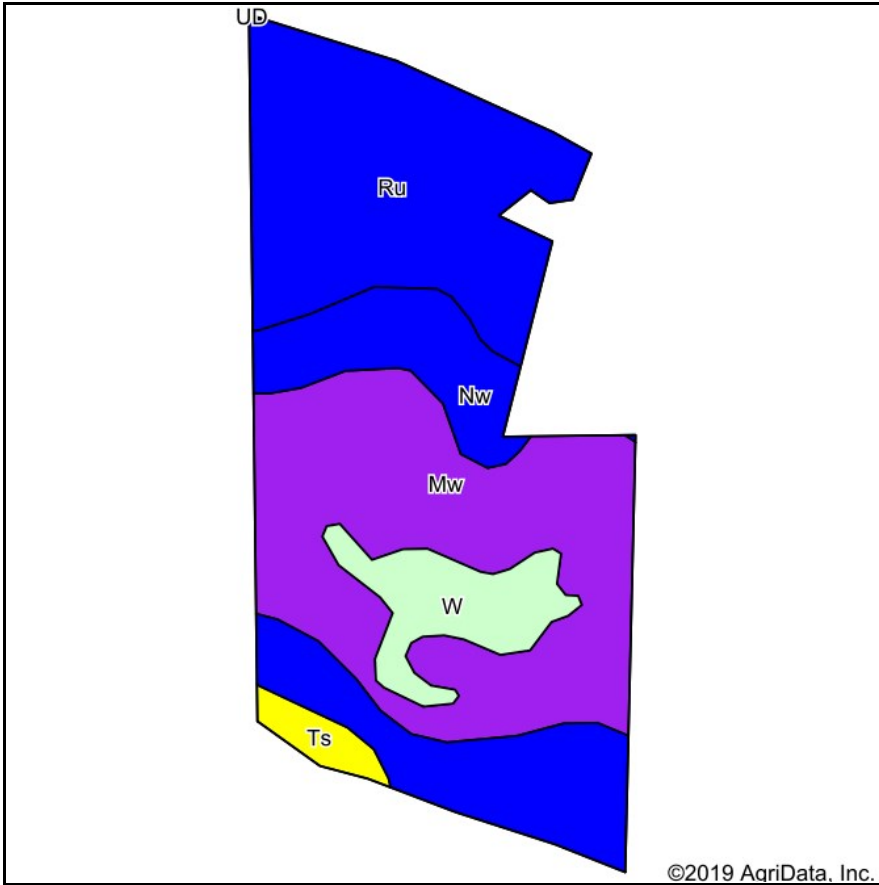

Soils Map

Soils data provided by USDA and NRCS.

©2019 AgriData, Inc.