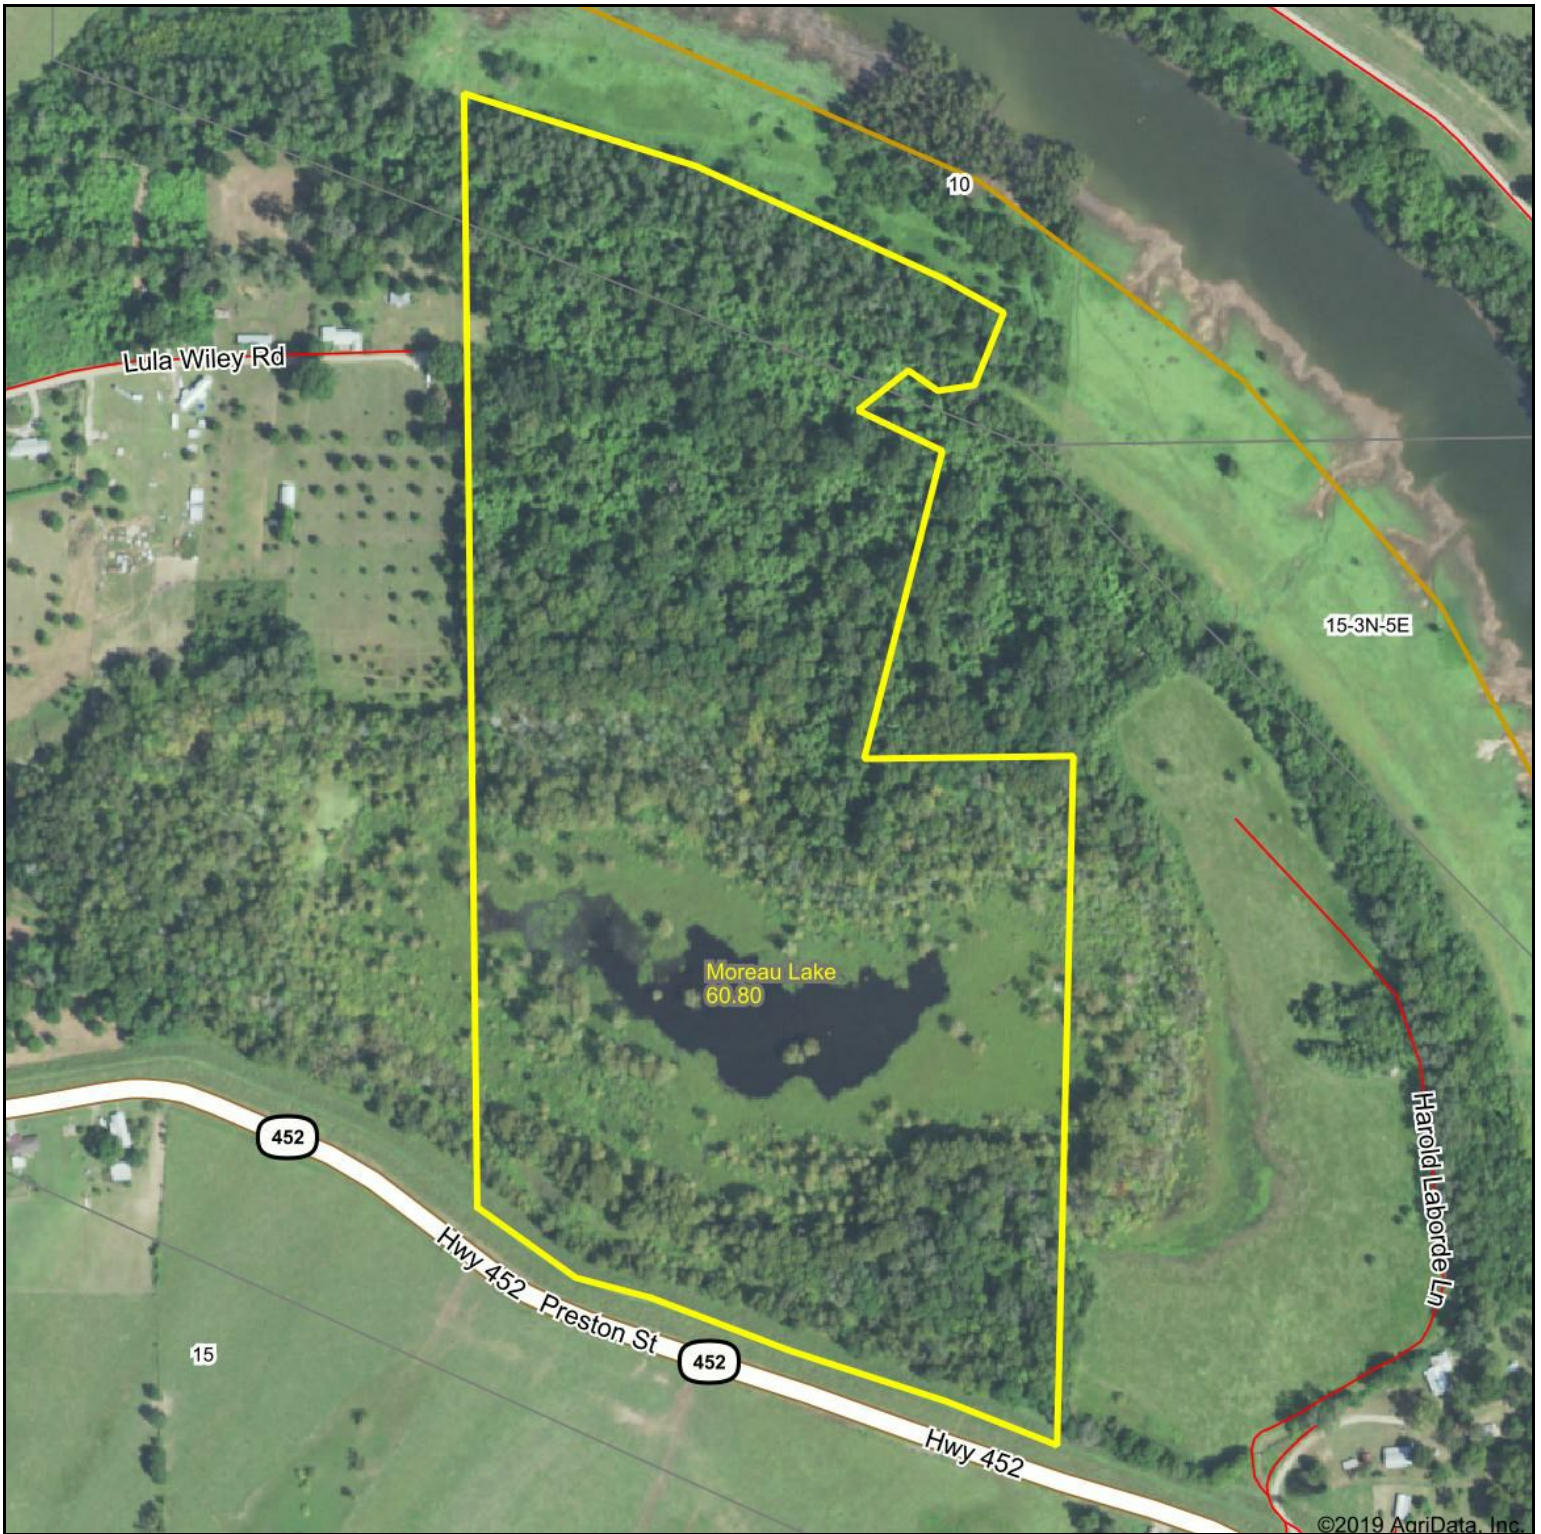

Aerial Map

©2019 AgriData, Inc.

map center: 31° 14' 28.03, -91° 57' 8.19

Bonnette Auctions
Louisiana Outdoor Properties
Auction & Real Estate Group

Maps Provided By:

© AgriData, Inc. 2019 www.AgriDataInc.com

Avoyelles County
Louisiana

2/8/2019

Soils Map

Soils data provided by USDA and NRCS.

©2019 AgriData, Inc.

©2019 AgriData, Inc.

State: **Louisiana**
 County: **Avoyelles**
 Location: **31° 14' 28.03, -91° 57' 8.19**
 Township: **District 6**
 Acres: **60.8**
 Date: **2/8/2019**

Code	Soil Description	Acres	Percent of field	Non-Irr Class Legend	Non-Irr Class *c	Common bermudagrass	Cotton lint	Grain sorghum	Improved bermudagrass	Soybeans	Tall fescue	Wheat
Mw	Moreland clay, 0 to 1 percent slopes, frequently flooded	22.56	37.1%		V w							
Ru	Roxana very fine sandy loam, 0 to 3 percent slopes, gently undulating, occasionally flooded	18.32	30.1%		IIw							
Nw	Coushatta silty clay loam, occasionally flooded	13.73	22.6%		IIw		1025	80	15	40		
W	Water	4.85	8.0%									
Ts	Tensas-Sharkey complex, overwash, undulating, occasionally flooded	1.34	2.2%		IVw	6				30		40
*c: Using Capabilities Class Dominant Condition Aggregation Method						0.1	231.5	18.1	3.4	9.7	*-	0.9

Soils data provided by USDA and NRCS.

Topography Map

map center: 31° 14' 28.03, -91° 57' 8.19

**Avoyelles County
Louisiana**

2/8/2019

**Bonnette Auctions
Louisiana Outdoor Properties
Auction & Real Estate Group**