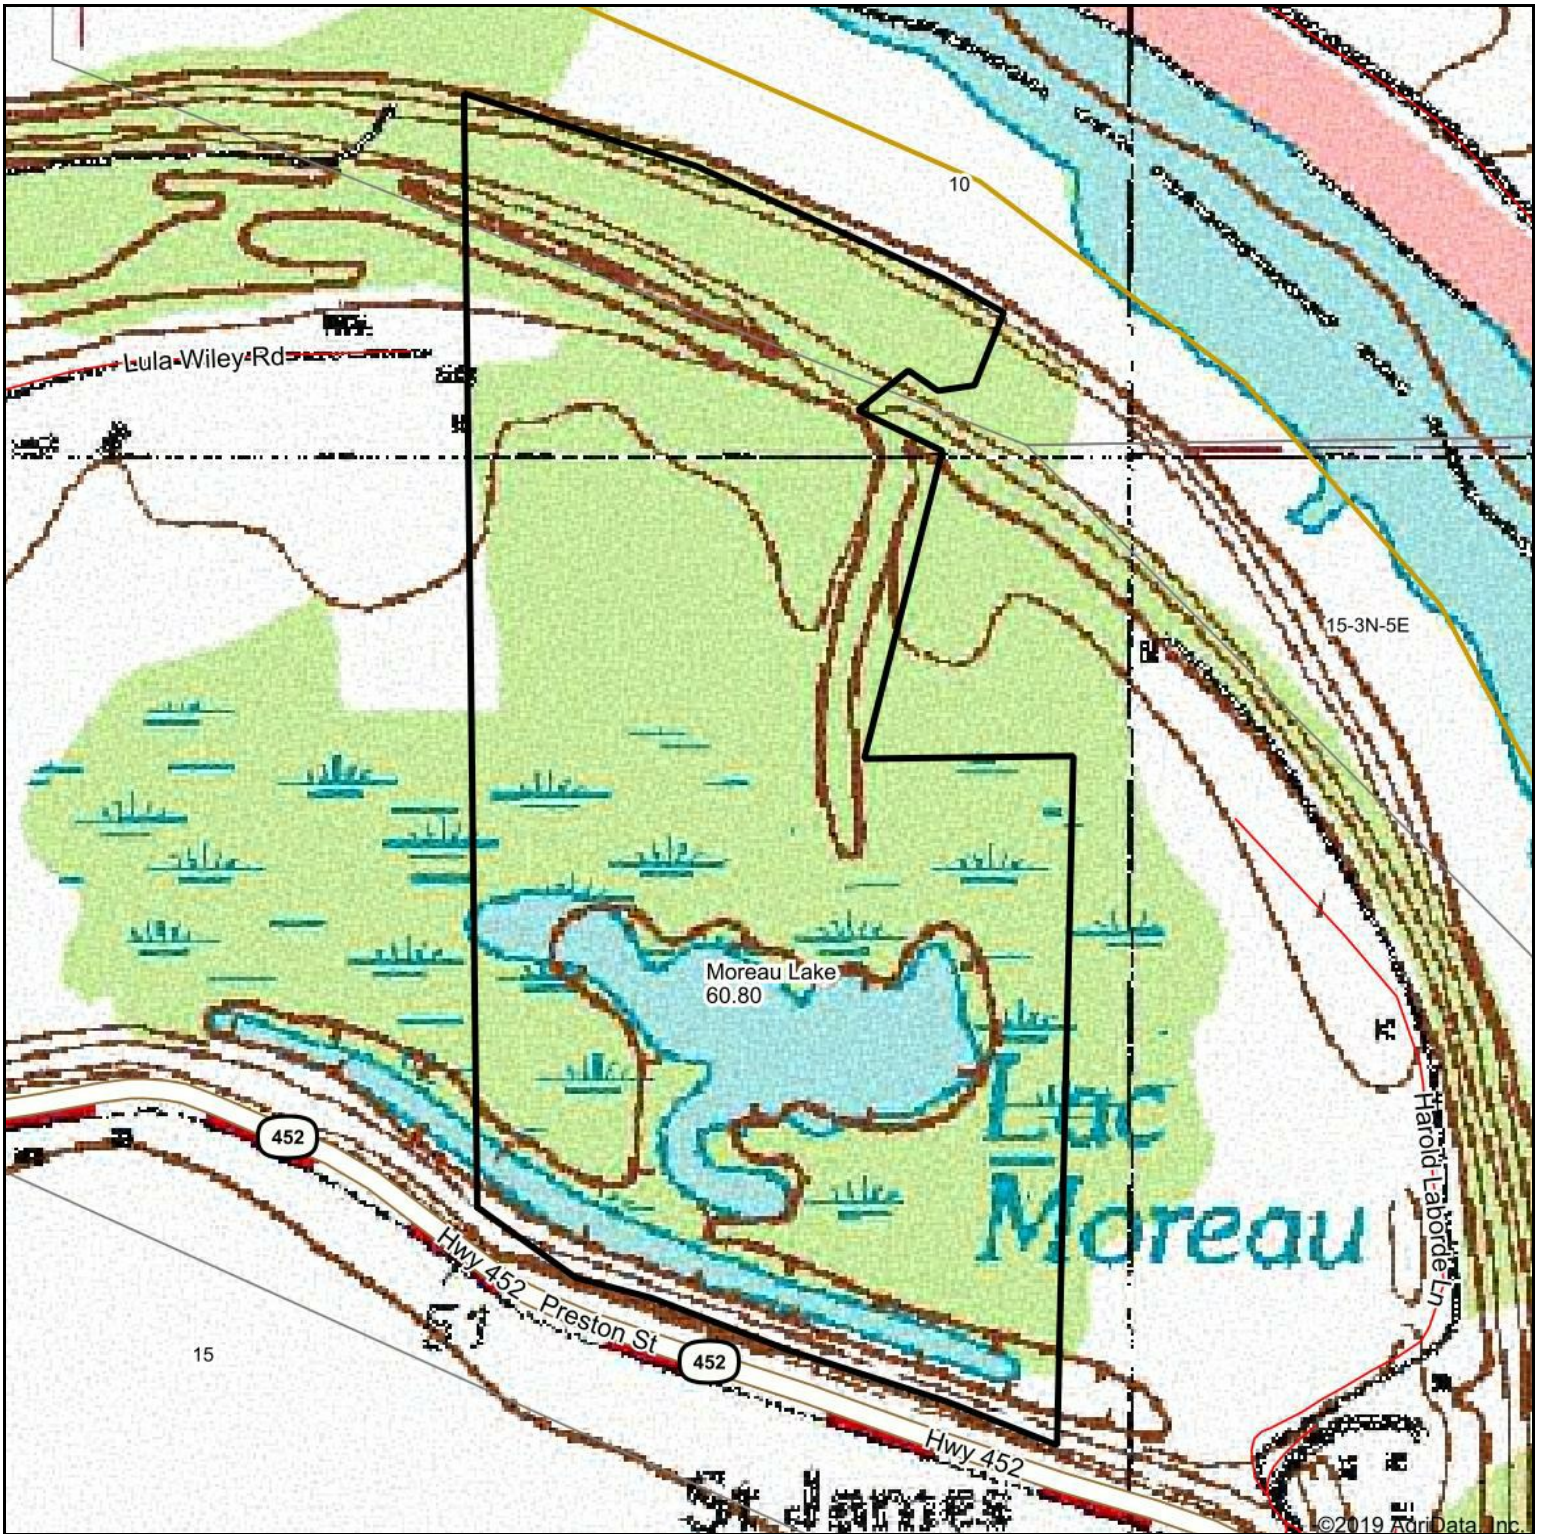

Avoyelles County
Louisiana

2/8/2019

Soils Map

Soils data provided by USDA and NRCS.

©2019 AgriData, Inc.

©2019 AgriData, Inc.

State: **Louisiana**
 County: **Avoyelles**
 Location: **31° 14' 28.03, -91° 57' 8.19**
 Township: **District 6**
 Acres: **60.8**
 Date: **2/8/2019**

Bonnette Auctions
 Louisiana Outdoor Properties
 Auction & Real Estate Group

Maps Provided By:

© AgriData, Inc. 2019

www.AgriDataInc.com

Area Symbol: LA009, Soil Area Version: 14

Area Symbol: LA025, Soil Area Version: 13

Code	Soil Description	Acres	Percent of field	Non-Irr Class Legend	Non-Irr Class *c	Common bermudagrass	Cotton lint	Grain sorghum	Improved bermudagrass	Soybeans	Tall fescue	Wheat
Mw	Moreland clay, 0 to 1 percent slopes, frequently flooded	22.56	37.1%		V w							
Ru	Roxana very fine sandy loam, 0 to 3 percent slopes, gently undulating, occasionally flooded	18.32	30.1%		IIw							
Nw	Coushatta silty clay loam, occasionally flooded	13.73	22.6%		IIw		1025	80	15	40		
W	Water	4.85	8.0%									
Ts	Tensas-Sharkey complex, overwash, undulating, occasionally flooded	1.34	2.2%		IVw	6				30		40
*c: Using Capabilities Class Dominant Condition Aggregation Method						0.1	231.5	18.1	3.4	9.7	*-	0.9

Soils data provided by USDA and NRCS.

Topography Map

map center: 31° 14' 28.03, -91° 57' 8.19

**Avoyelles County
Louisiana**

2/8/2019

**Bonnette Auctions
Louisiana Outdoor Properties
Auction & Real Estate Group**