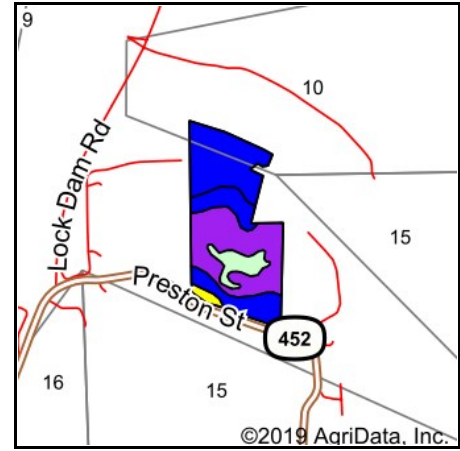

©2019 AgriData, Inc.

State: **Louisiana**
County: **Avoyelles**
Location: **31° 14' 28.03, -91° 57' 8.19**
Township: **District 6**
Acres: **60.8**
Date: **2/8/2019**

Maps Provided By:

© AgriData, Inc. 2019

www.AgriDataInc.com

Area Symbol: LA009, Soil Area Version: 14

Area Symbol: LA025, Soil Area Version: 13

Code	Soil Description	Acres	Percent of field	Non-Irr Class Legend	Non-Irr Class *c	Common bermudagrass	Cotton lint	Grain sorghum	Improved bermudagrass	Soybeans	Tall fescue	Wheat
Mw	Moreland clay, 0 to 1 percent slopes, frequently flooded	22.56	37.1%		V w							
Ru	Roxana very fine sandy loam, 0 to 3 percent slopes, gently undulating, occasionally flooded	18.32	30.1%		IIw							
Nw	Coushatta silty clay loam, occasionally flooded	13.73	22.6%		IIw		1025	80	15	40		
W	Water	4.85	8.0%									
Ts	Tensas-Sharkey complex, overwash, undulating, occasionally flooded	1.34	2.2%		IVw	6				30		40
*c: Using Capabilities Class Dominant Condition Aggregation Method						0.1	231.5	18.1	3.4	9.7	*-	0.9

Soils data provided by USDA and NRCS.