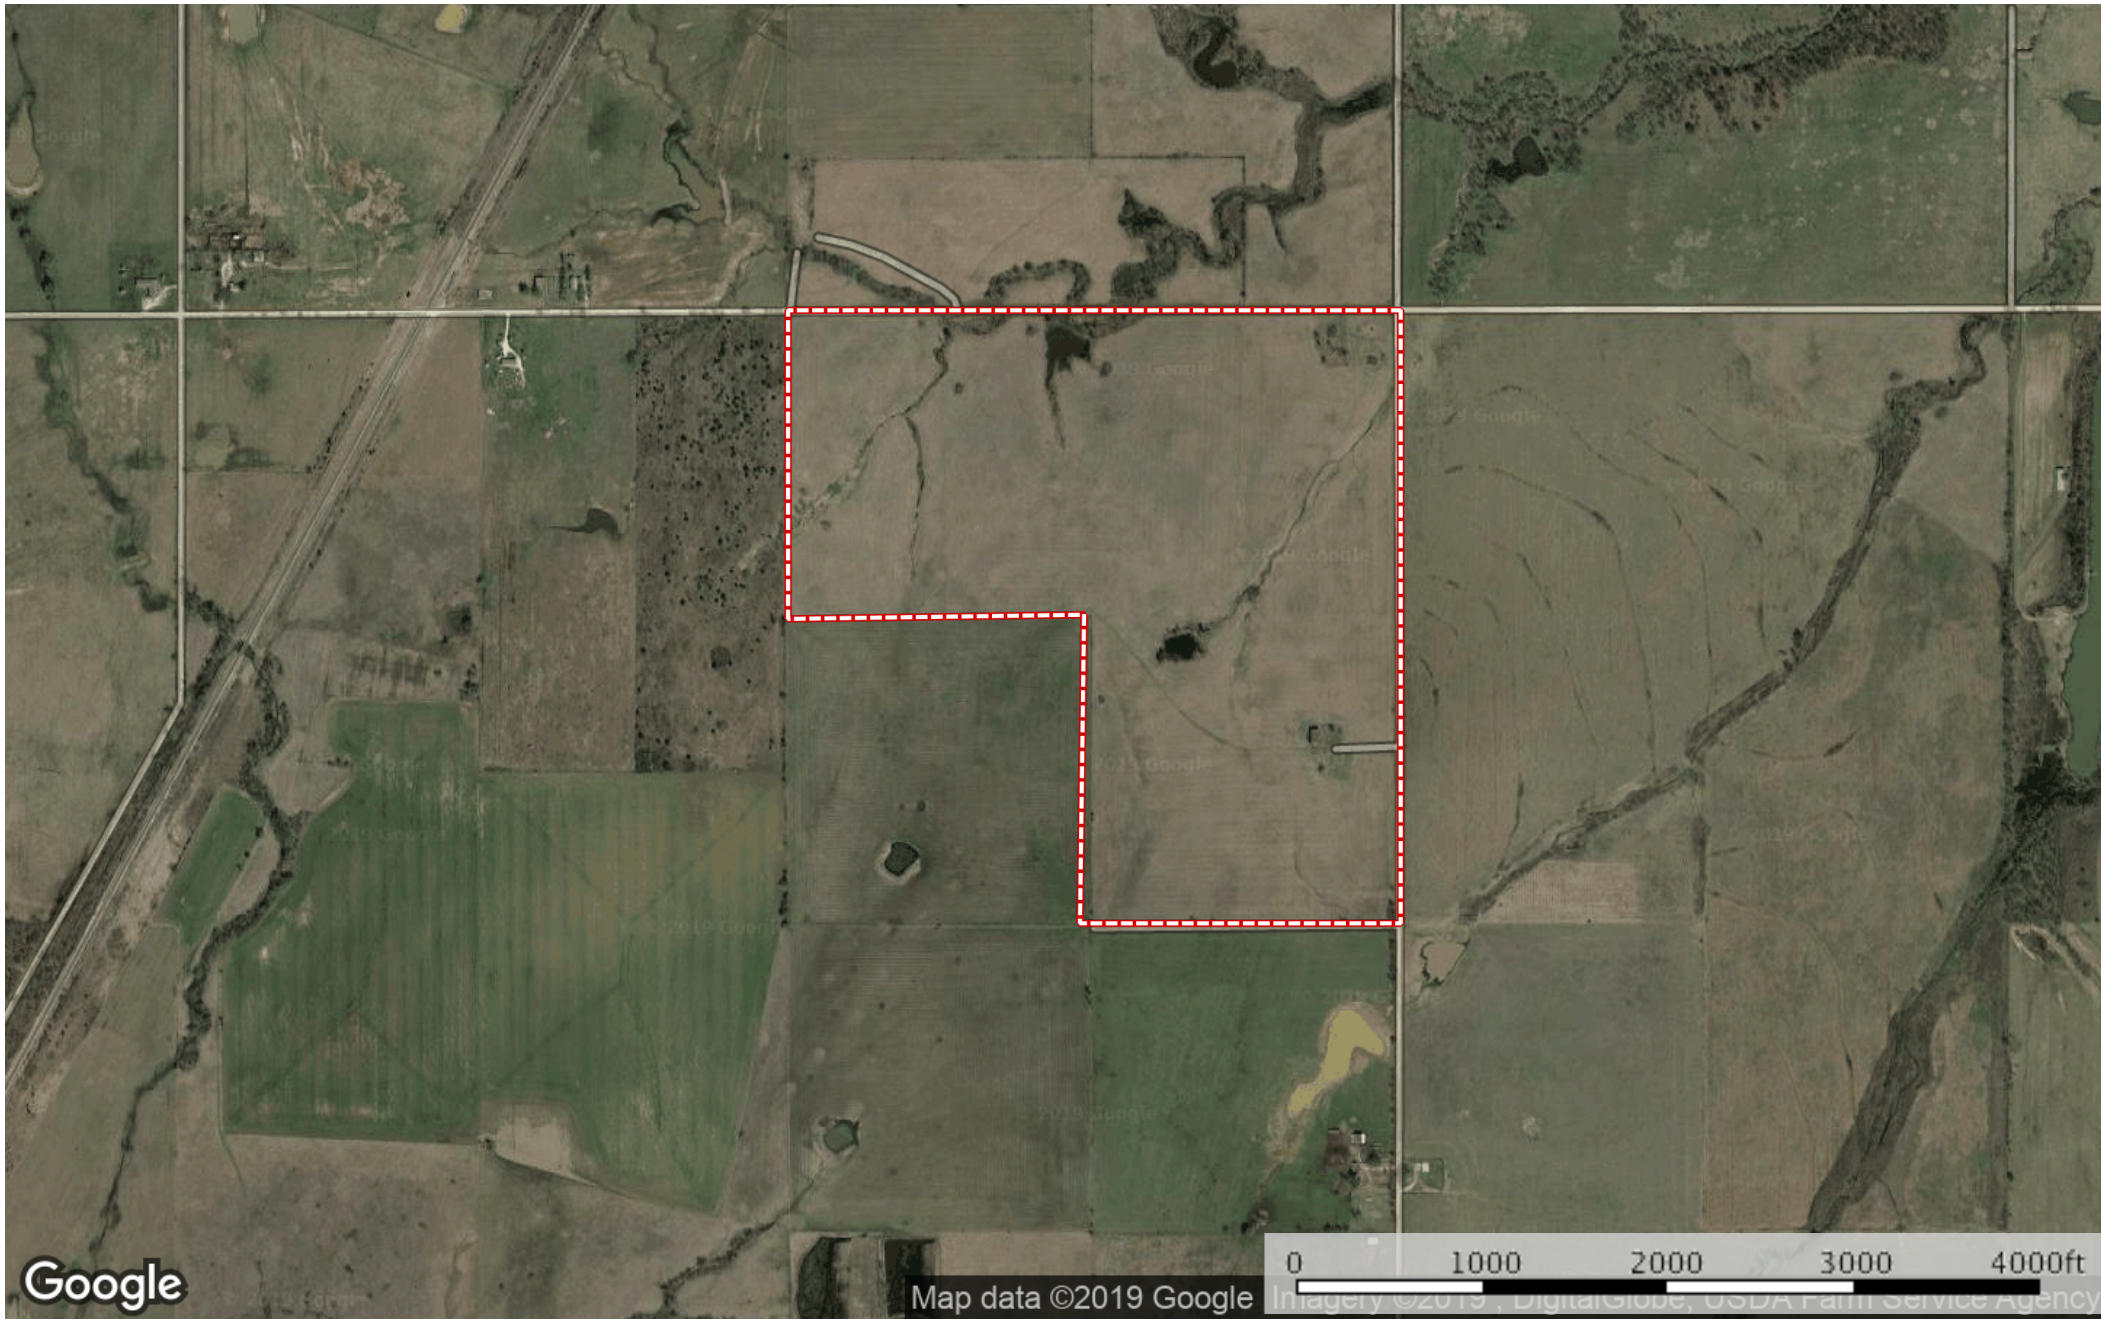

Smith 120 acres
Oklahoma, 120 AC +/-

Google

Boundary

Sherman Shanklin

P: 918-273-2344 office 918-521-4696 cell

www.shanklinrealty.com

111 S. Ash St. Nowata, OK 74048

The information contained herein was obtained from sources deemed to be reliable. MapRight Services makes no warranties or guarantees as to the completeness or accuracy thereof.