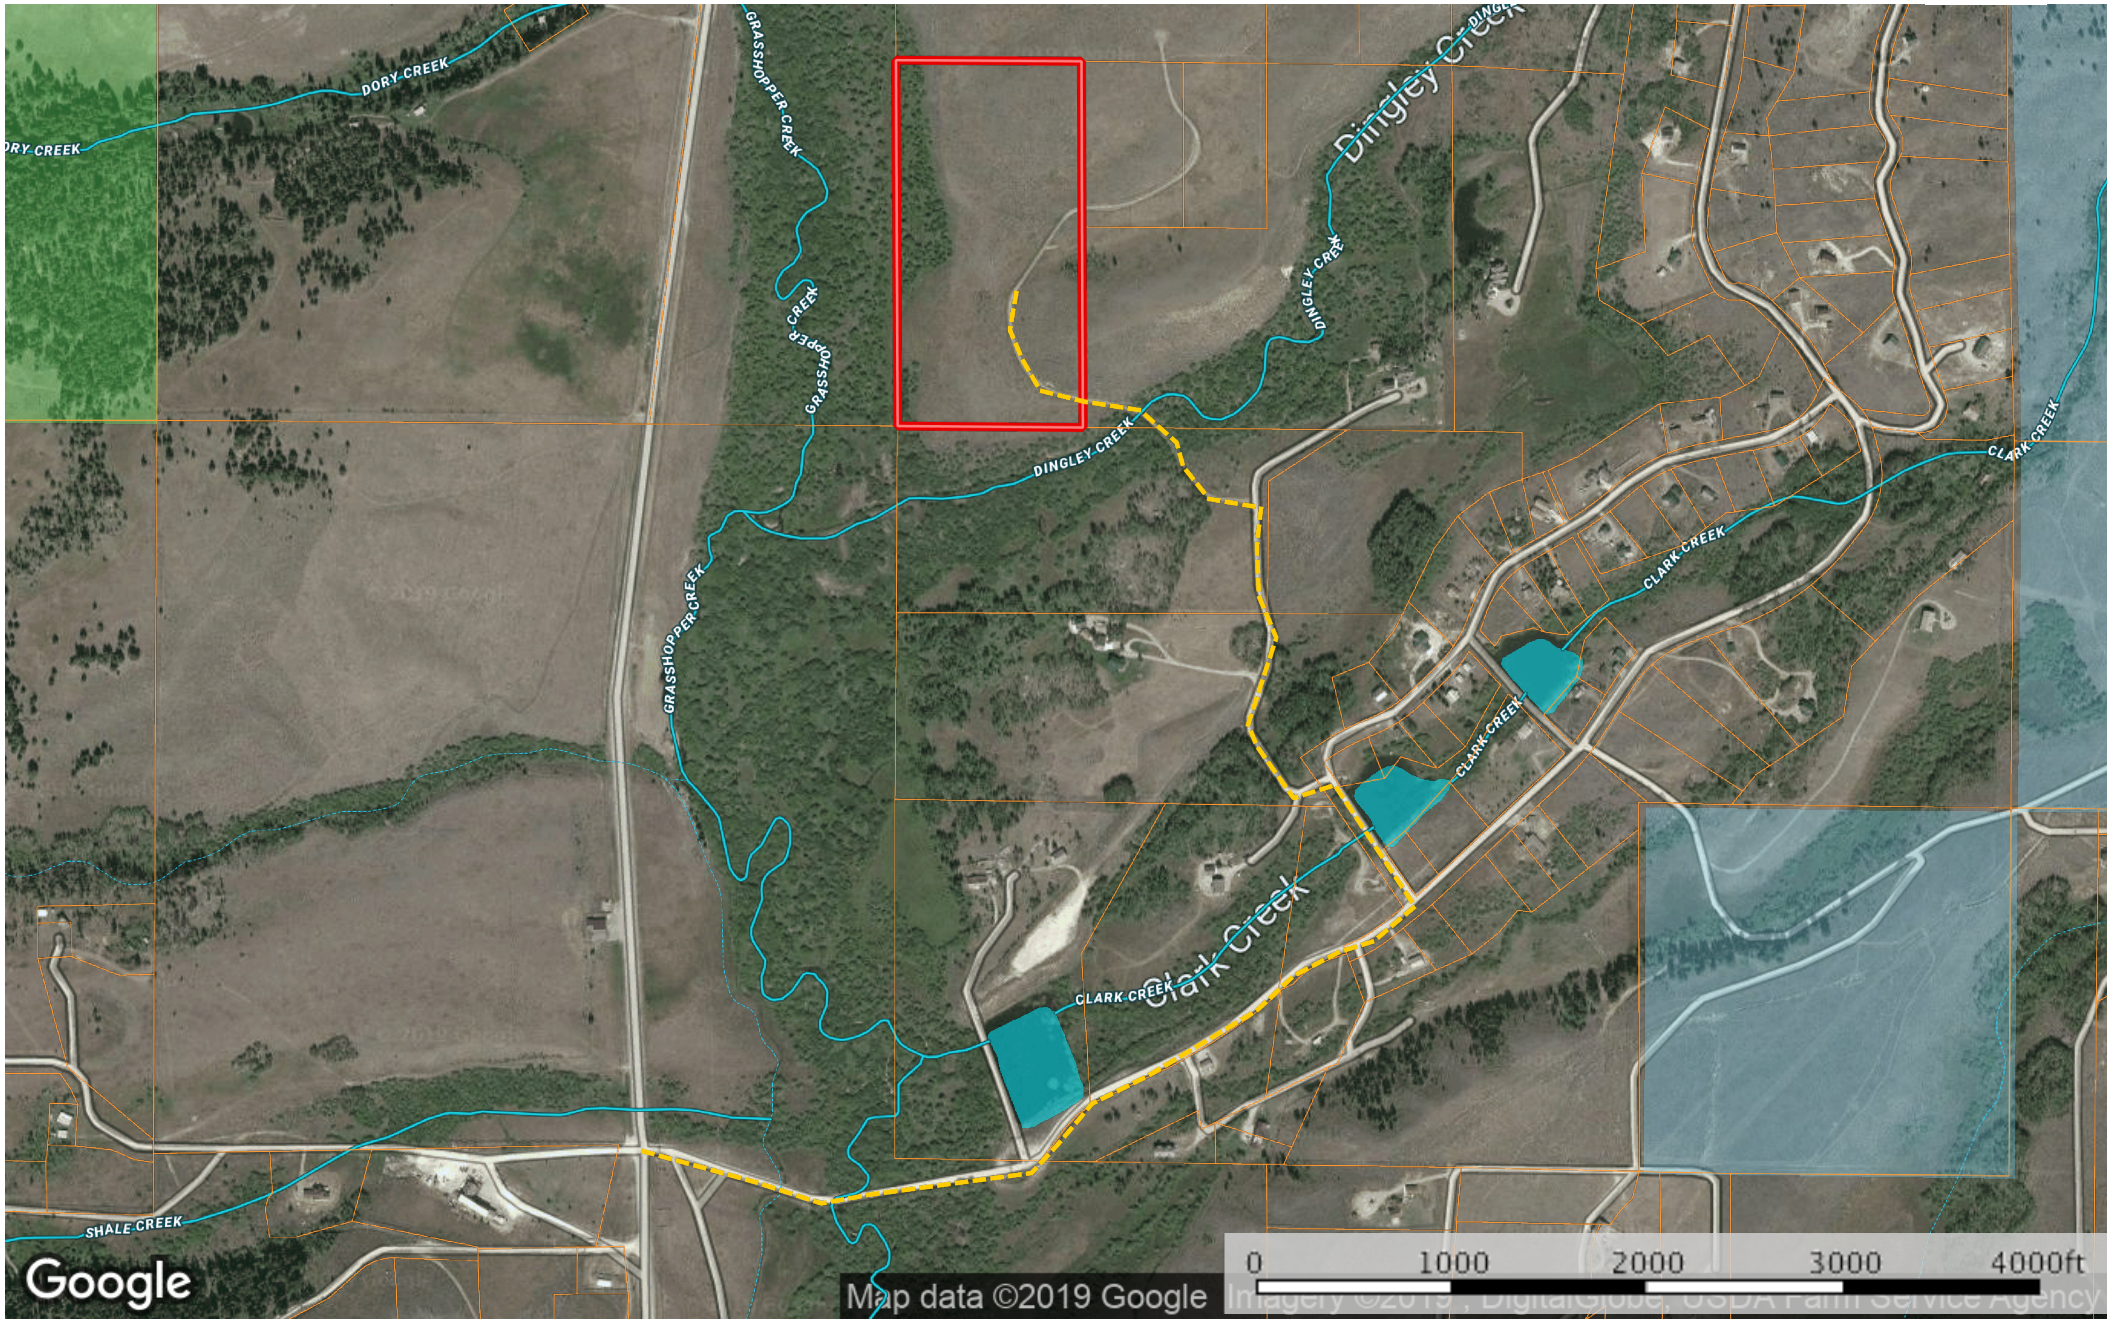

251 Goat Mountain Rd

Beaverhead County, Montana, 20.12 AC +/-

- Road / Trail
- Boundary
- Forest Service
- State Land
- Fish and Wildlife
- National Park
- Other
- BLM
- Stream, Intermittent
- River/Creek
- Water Body