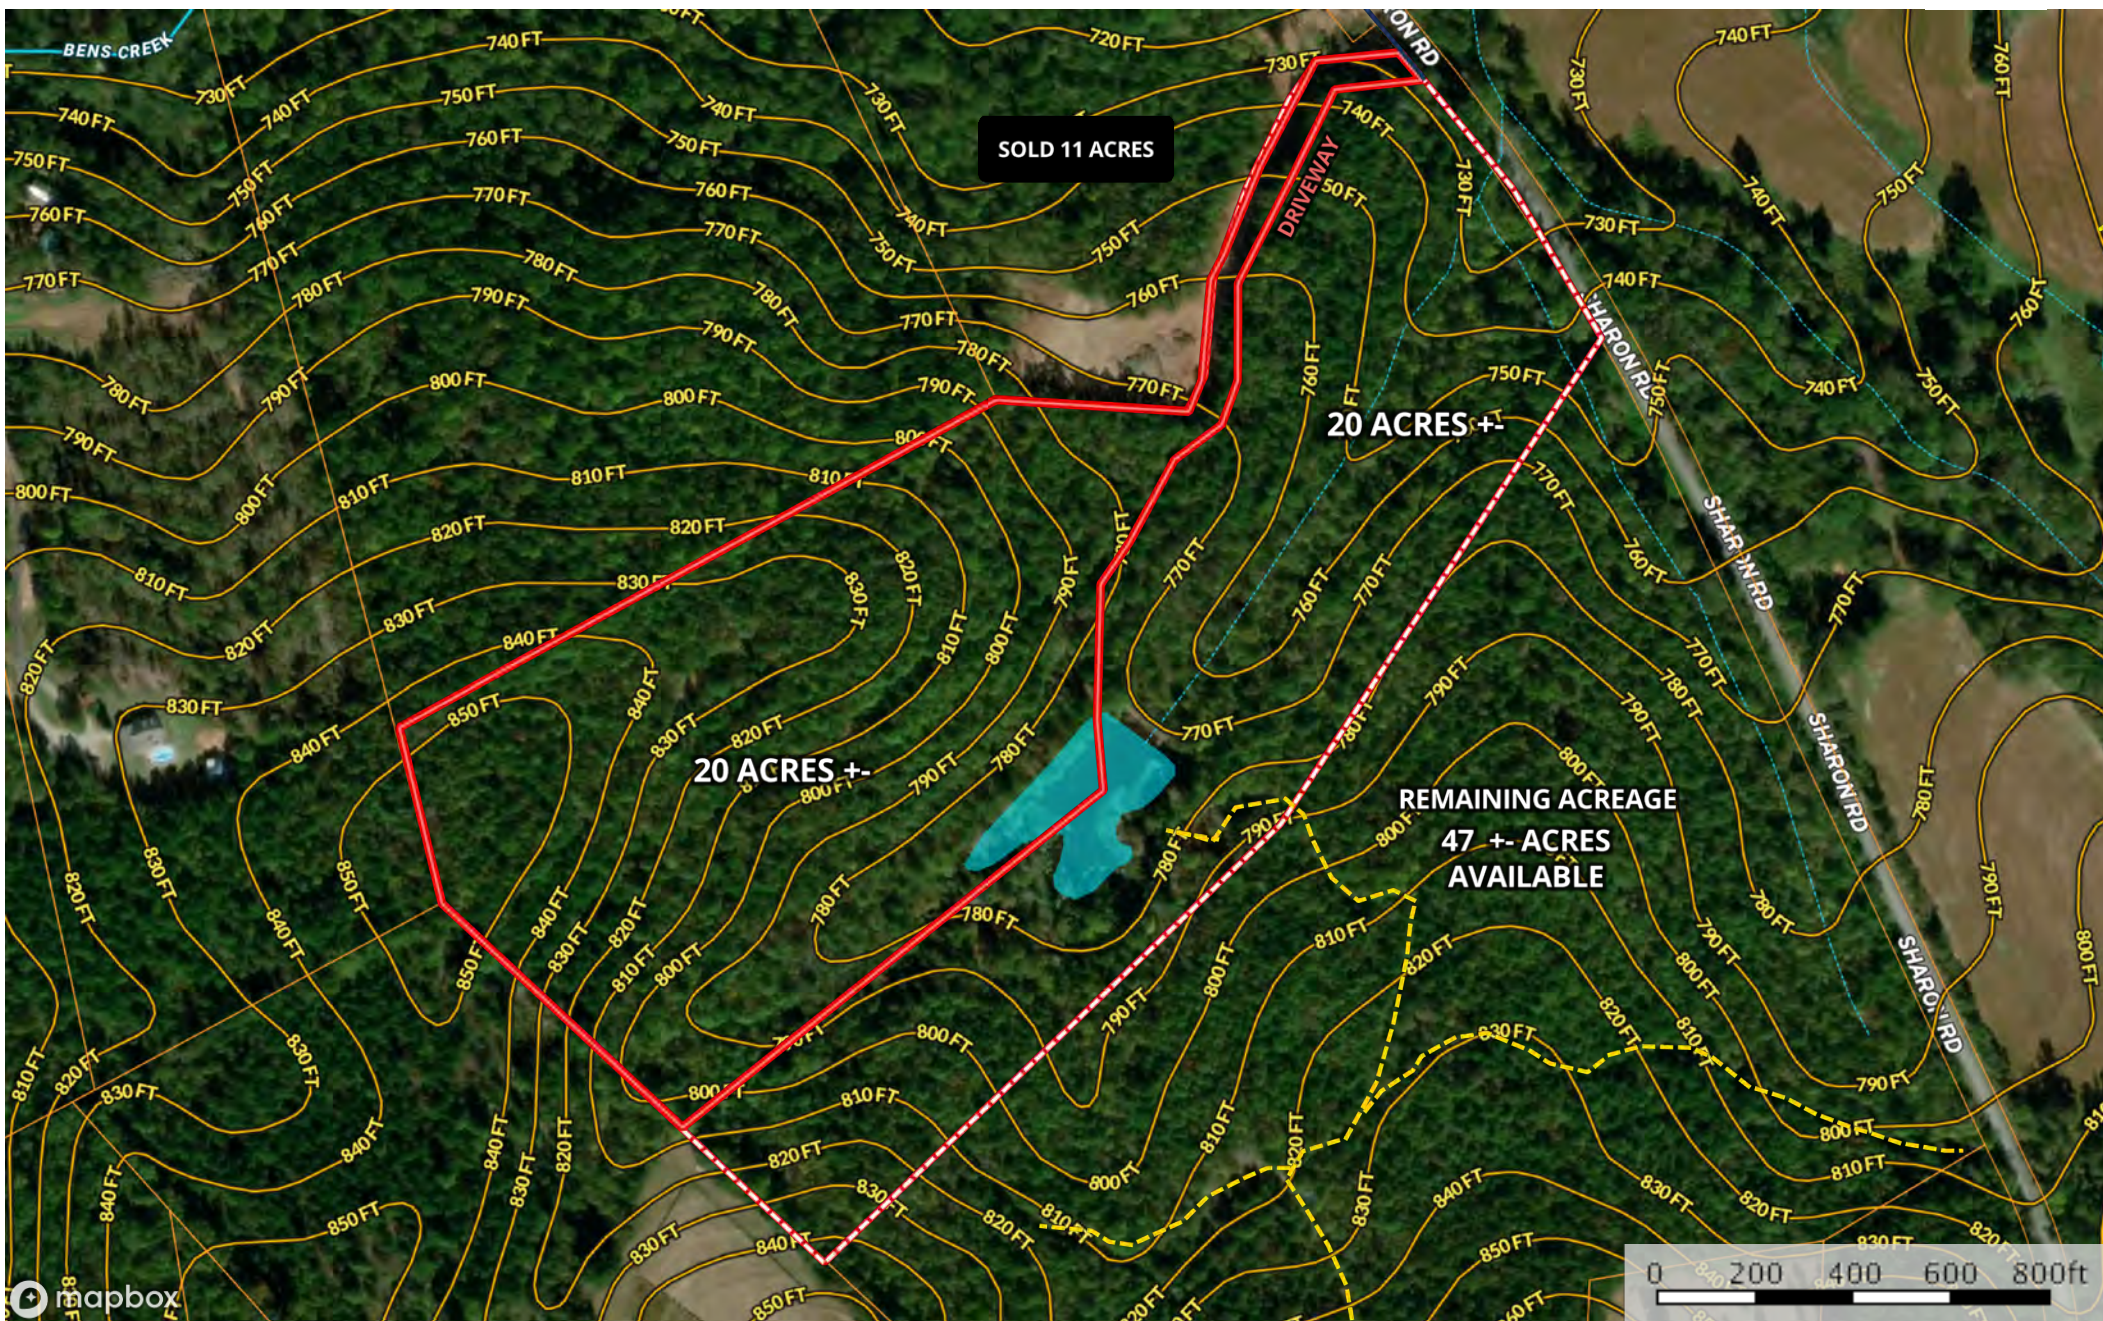

Sharon road

Spartanburg County, South Carolina, 35 AC +/-

- Road / Trail
- Primary Road
- Primary Road
- Boundary
- Boundary
- 100 Year Floodplain
- 500 Year Floodplain
- Floodway
- Special
- Unmapped/ Not Included
- Stream, Intermittent
- River/Creek
- Water Body