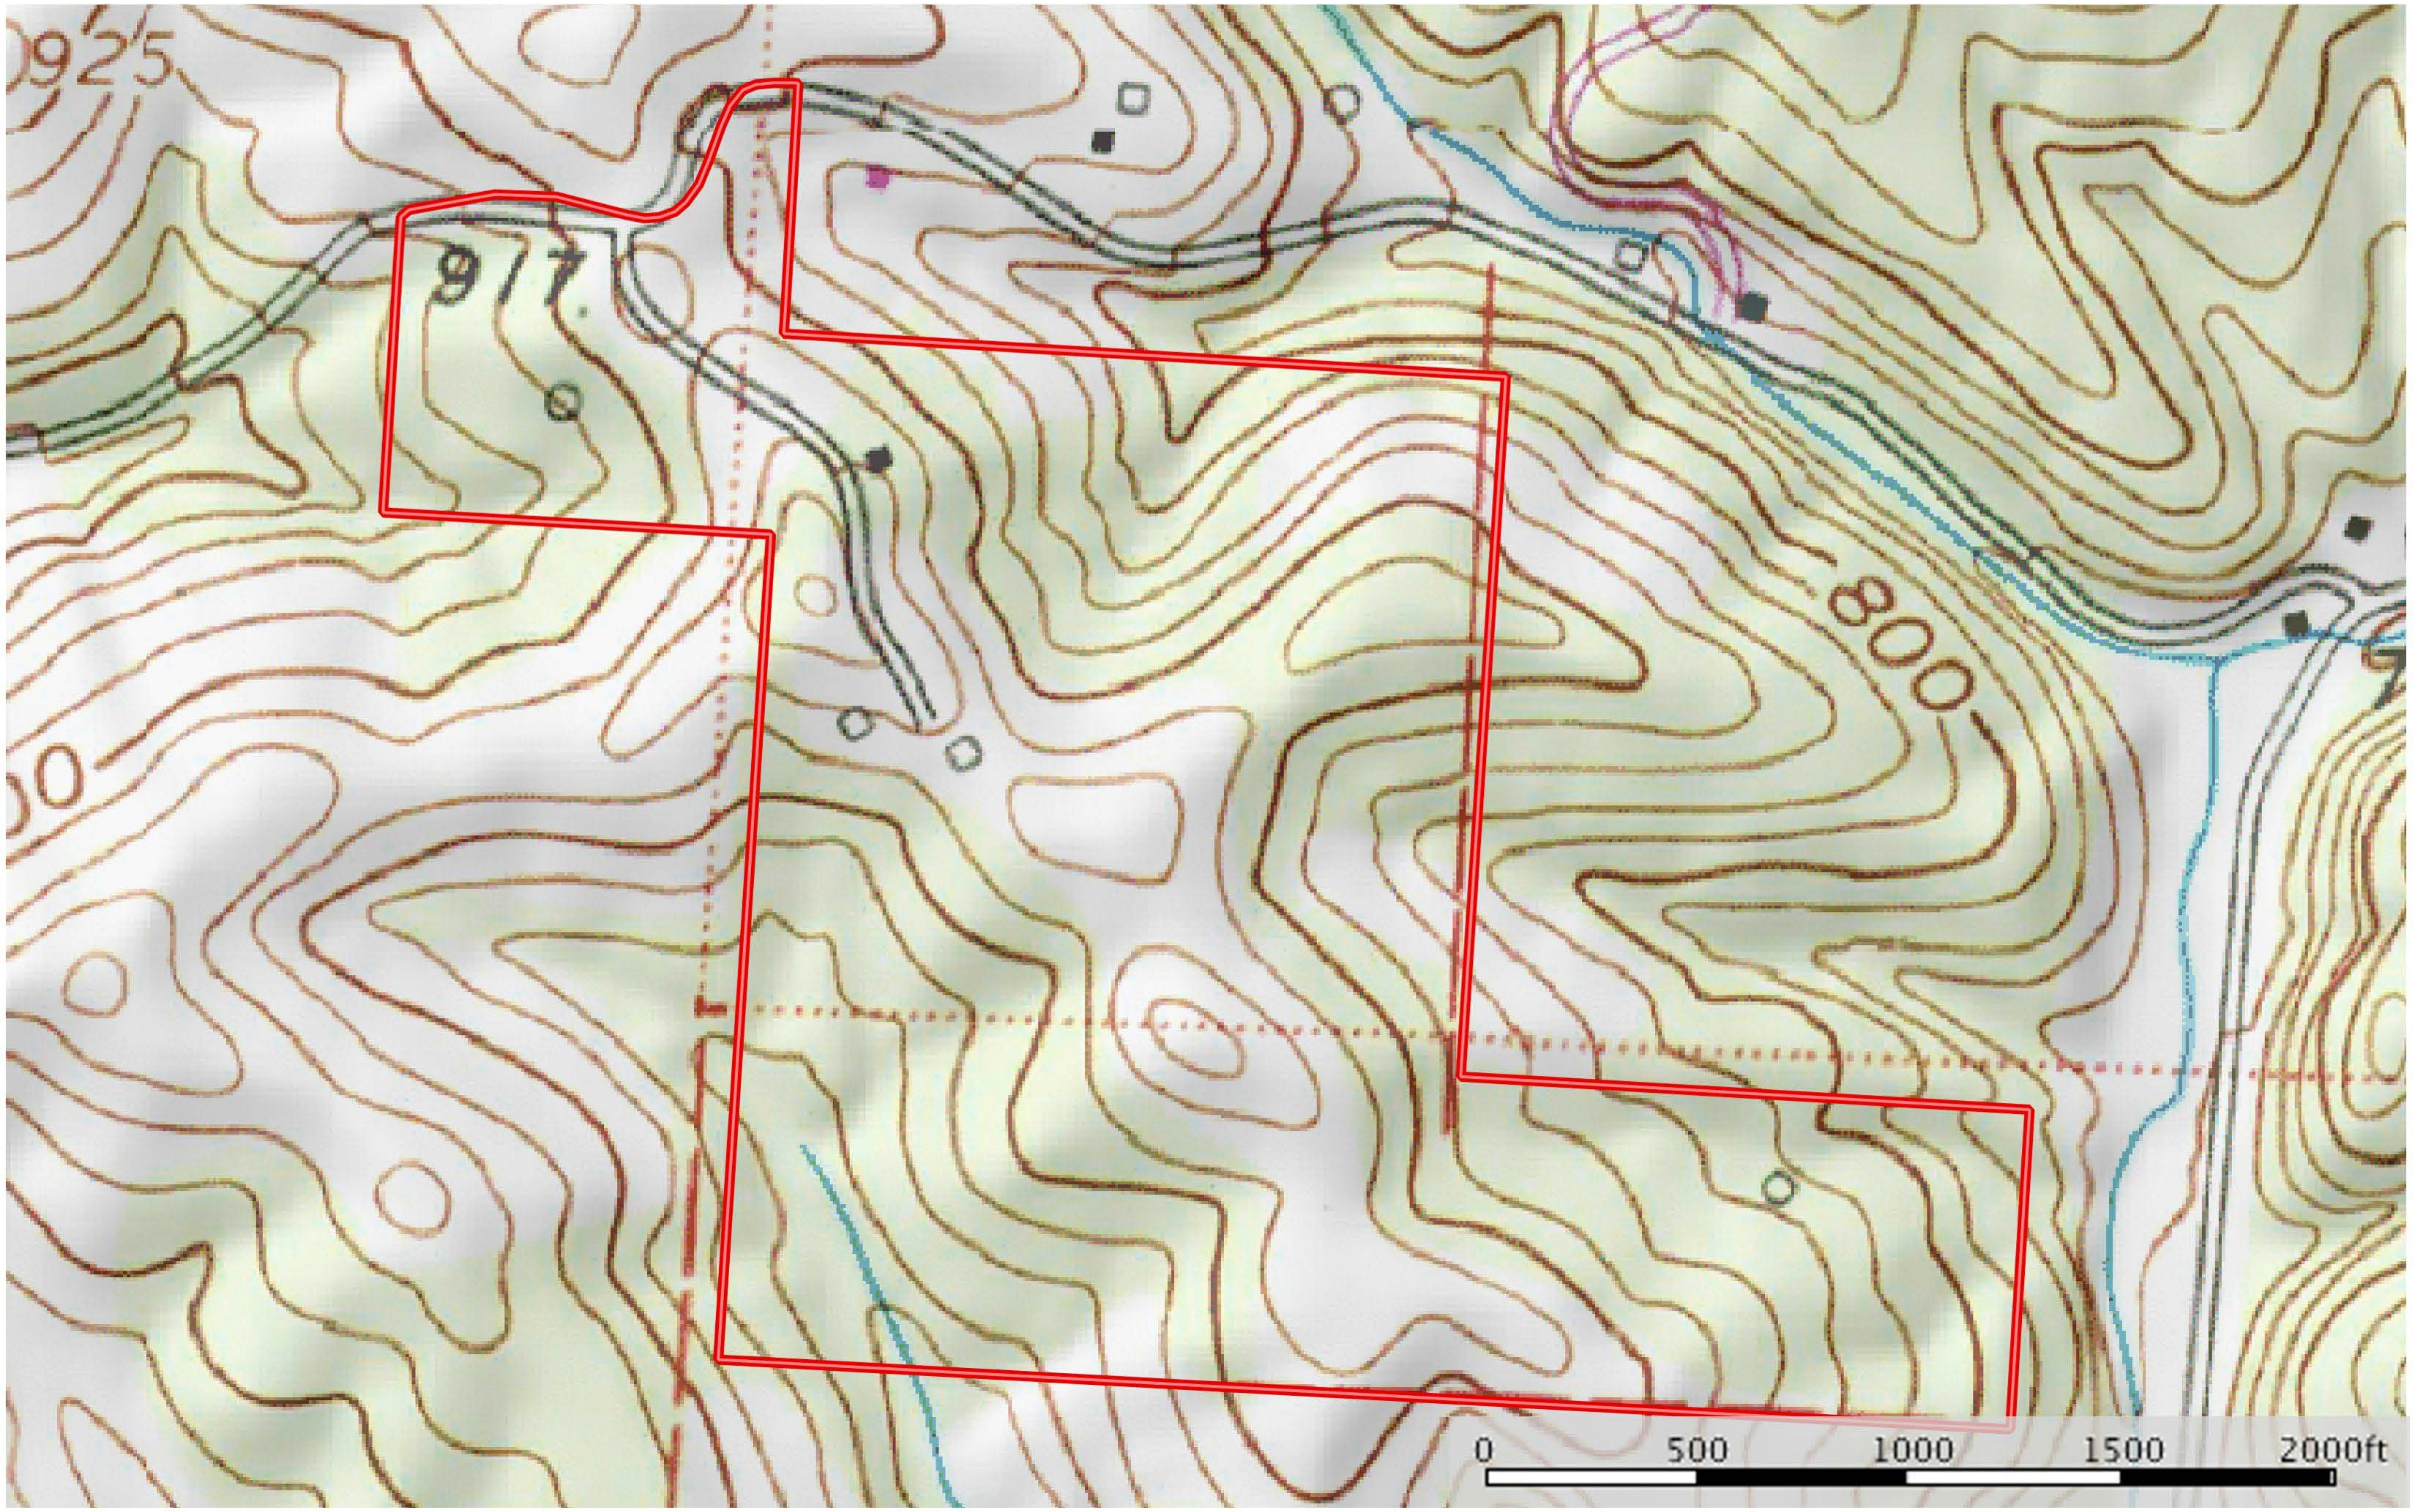

Ruth Rd.  
Athens County, Ohio, 81.85 AC +/-

Boundary