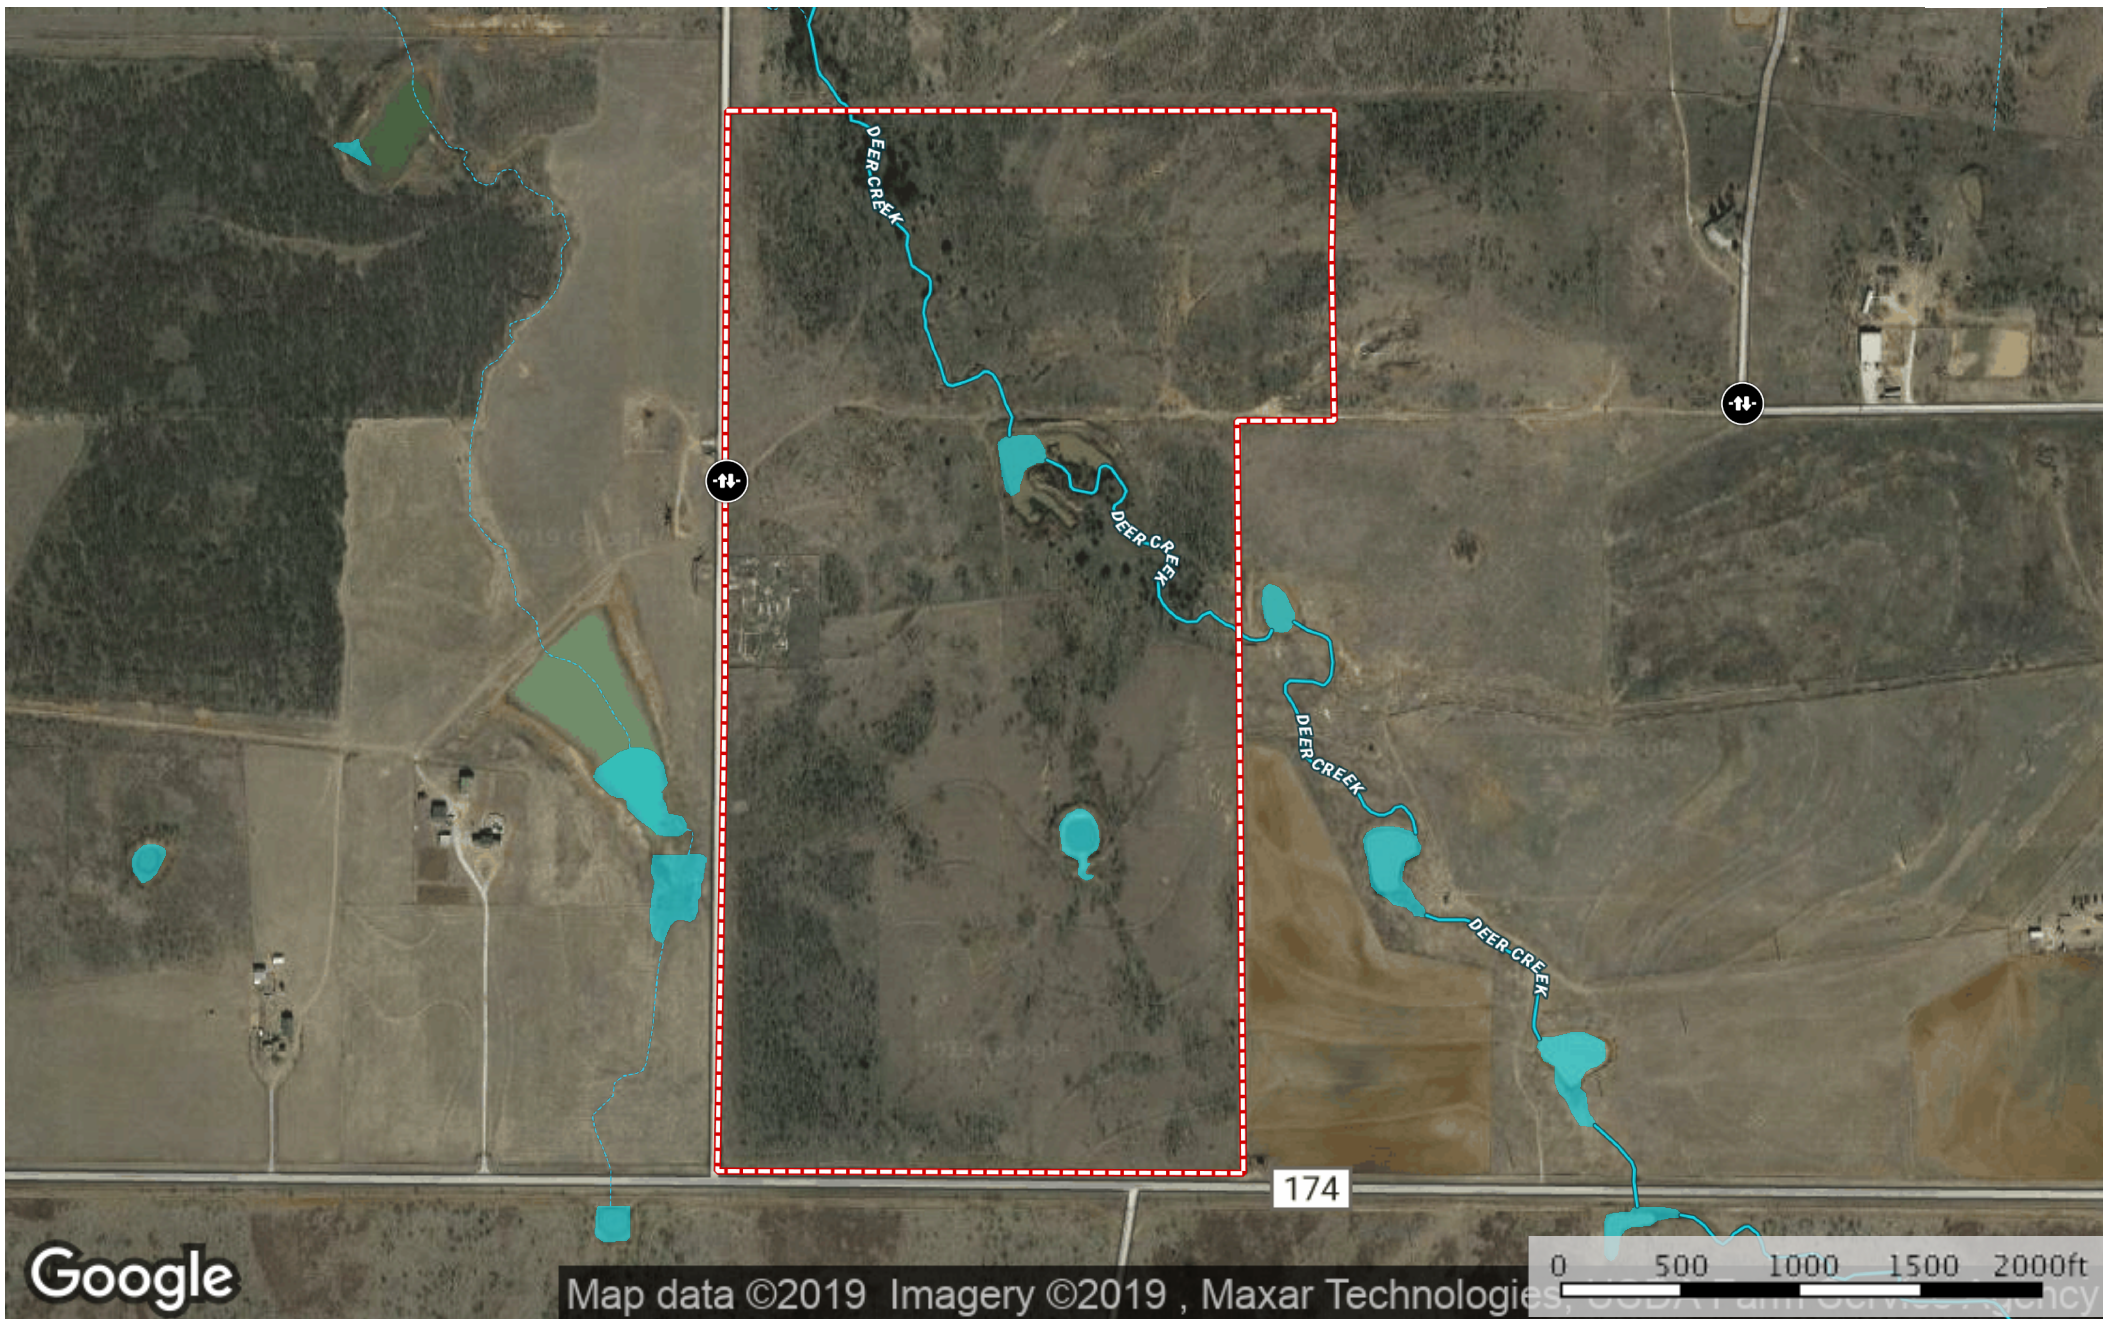

0000 Wilson Rd. AERIAL
Clay County, Texas, 161 AC +/-

Google

Map data ©2019 Imagery ©2019, Maxar Technologies, GeoEye, Earthstar, etc.

- Gate
- Boundary
- Stream, Intermittent
- River/Creek
- Water Body