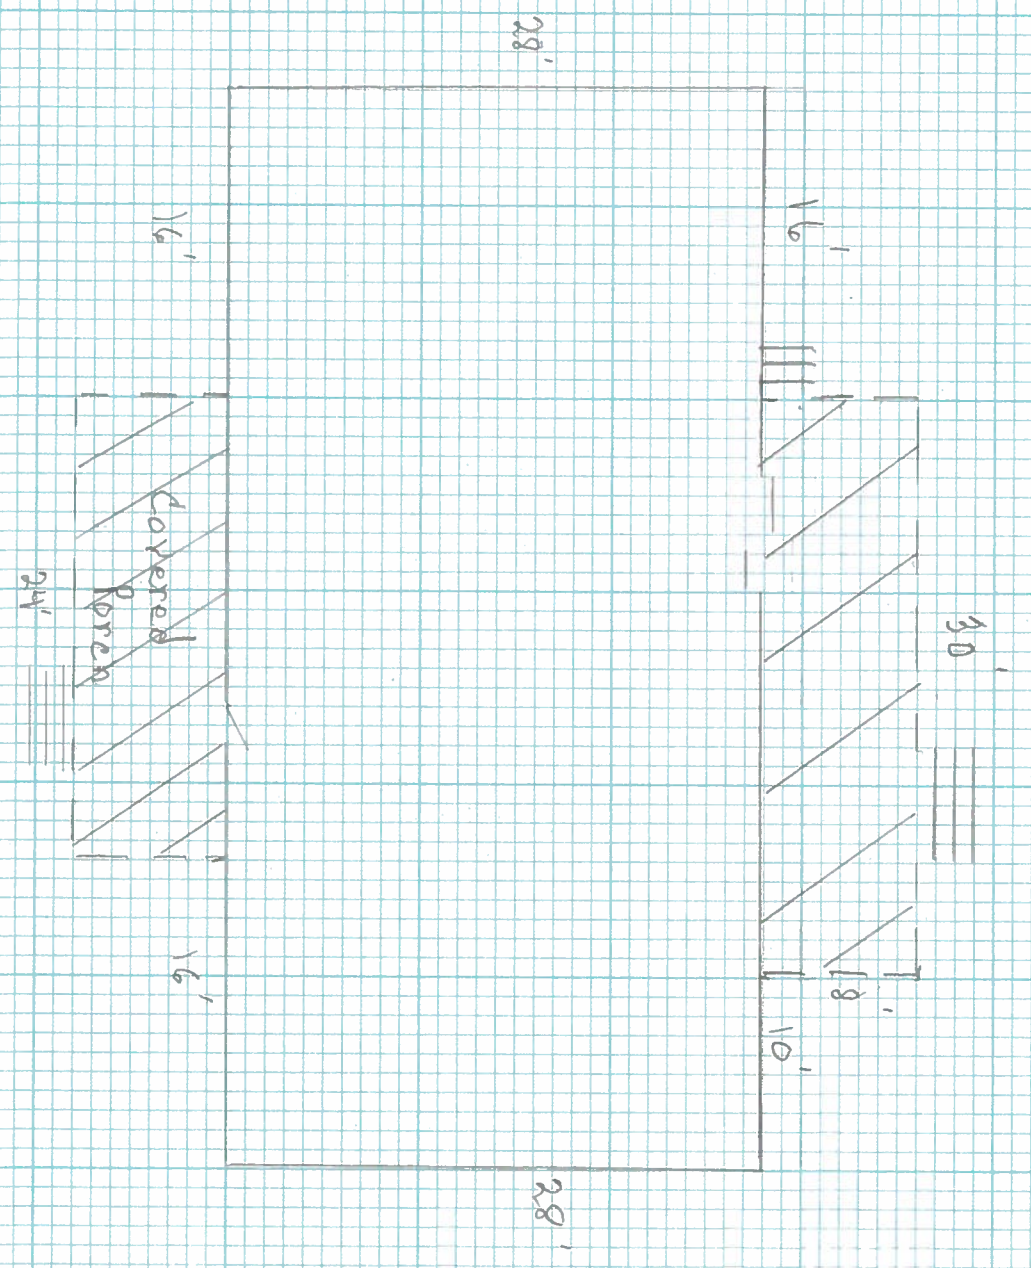

9/5/19

PLAN

1000sq ft

9/5/19

10/10/19

10/10/19

9/5/19

Perla Hinton

Living R.	20' x 13'	- 260' sq
Kitchen Dining	24' x 13'	- 312' sq
Master Bed R.	15' x 13'	- 195' sq
Master Bath	8' x 13'	- 104' sq
Bed R. ①	10' x 13'	- 130' sq
Bed R. ②	10' x 13'	- 130' sq
Bath R.	5' x 10'	- 50' sq
Laundry Utility	5' x 10'	- 50' sq

Total living space - 1,568' sq.