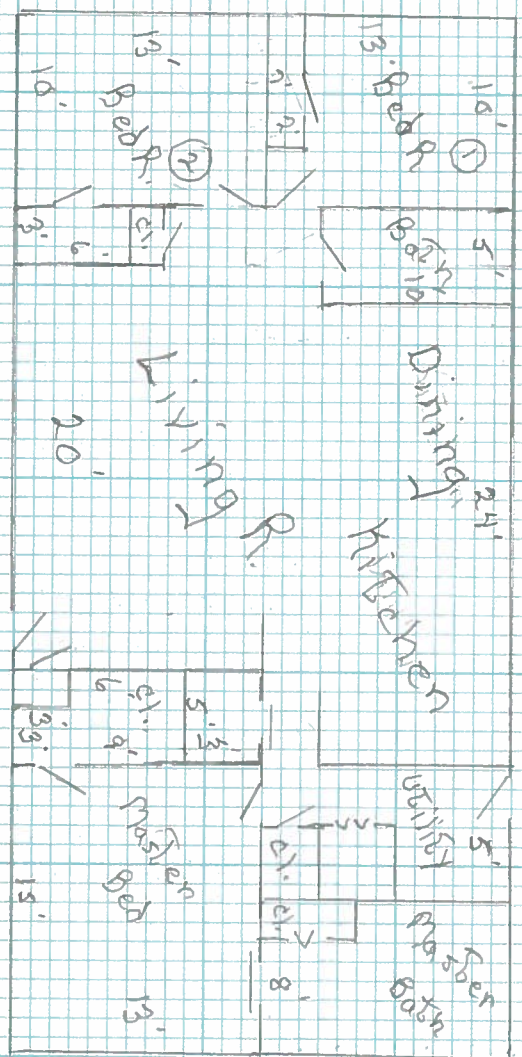

9/5/19

PLAN

1000sq ft

9/5/19

10/10/19

10/10/19

9/5/19

Perla Hinton

Living R.	20' x 13'	- 260' sq
Kitchen Dining	24' x 13'	- 312' sq
Master Bed R.	15' x 13'	- 195' sq
Master Bath	8' x 13'	- 104' sq
Bed R. ①	10' x 13'	- 130' sq
Bed R. ②	10' x 13'	- 130' sq
Bath R.	5' x 10'	- 50' sq
Laundry Utility	5' x 10'	- 50' sq

Total living space - 1,568' sq.