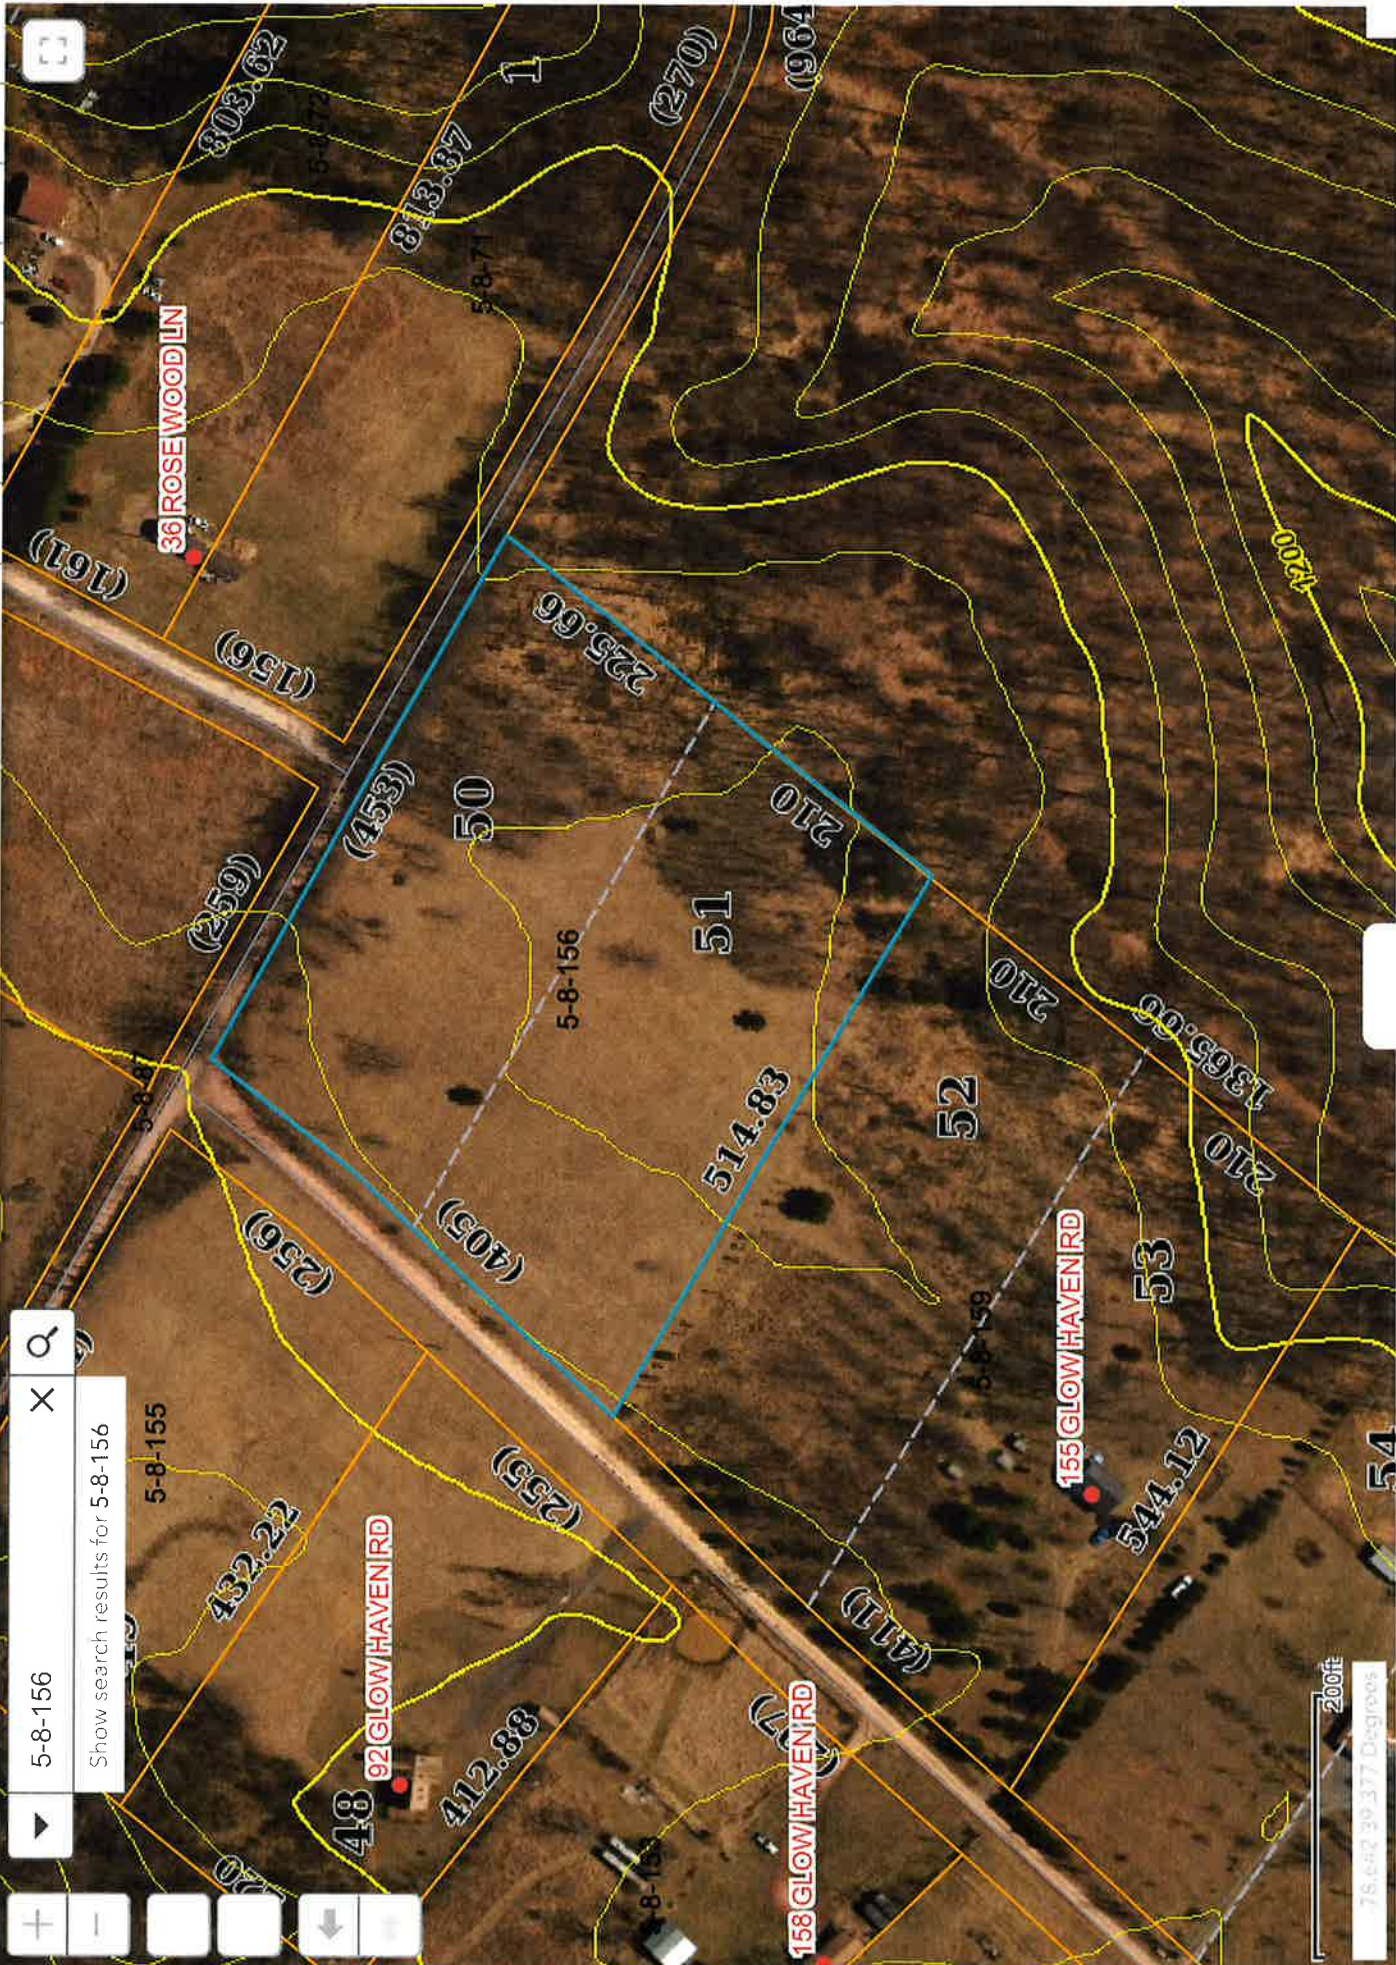

3.47 AC. ±
43

5-8-156

X

Show search results for 5-8-156

(250)

5-8-155

(453)

50

(405)

5-8-156

51

225.66

210

514.83

60ft

78.649 39.377 Degrees

Hampshire Parcel Viewer

5-8-156

Show search results for 5-8-156

Map navigation controls including zoom in (+), zoom out (-), and other navigation icons.

200ft
75.412 30.377 Degrees