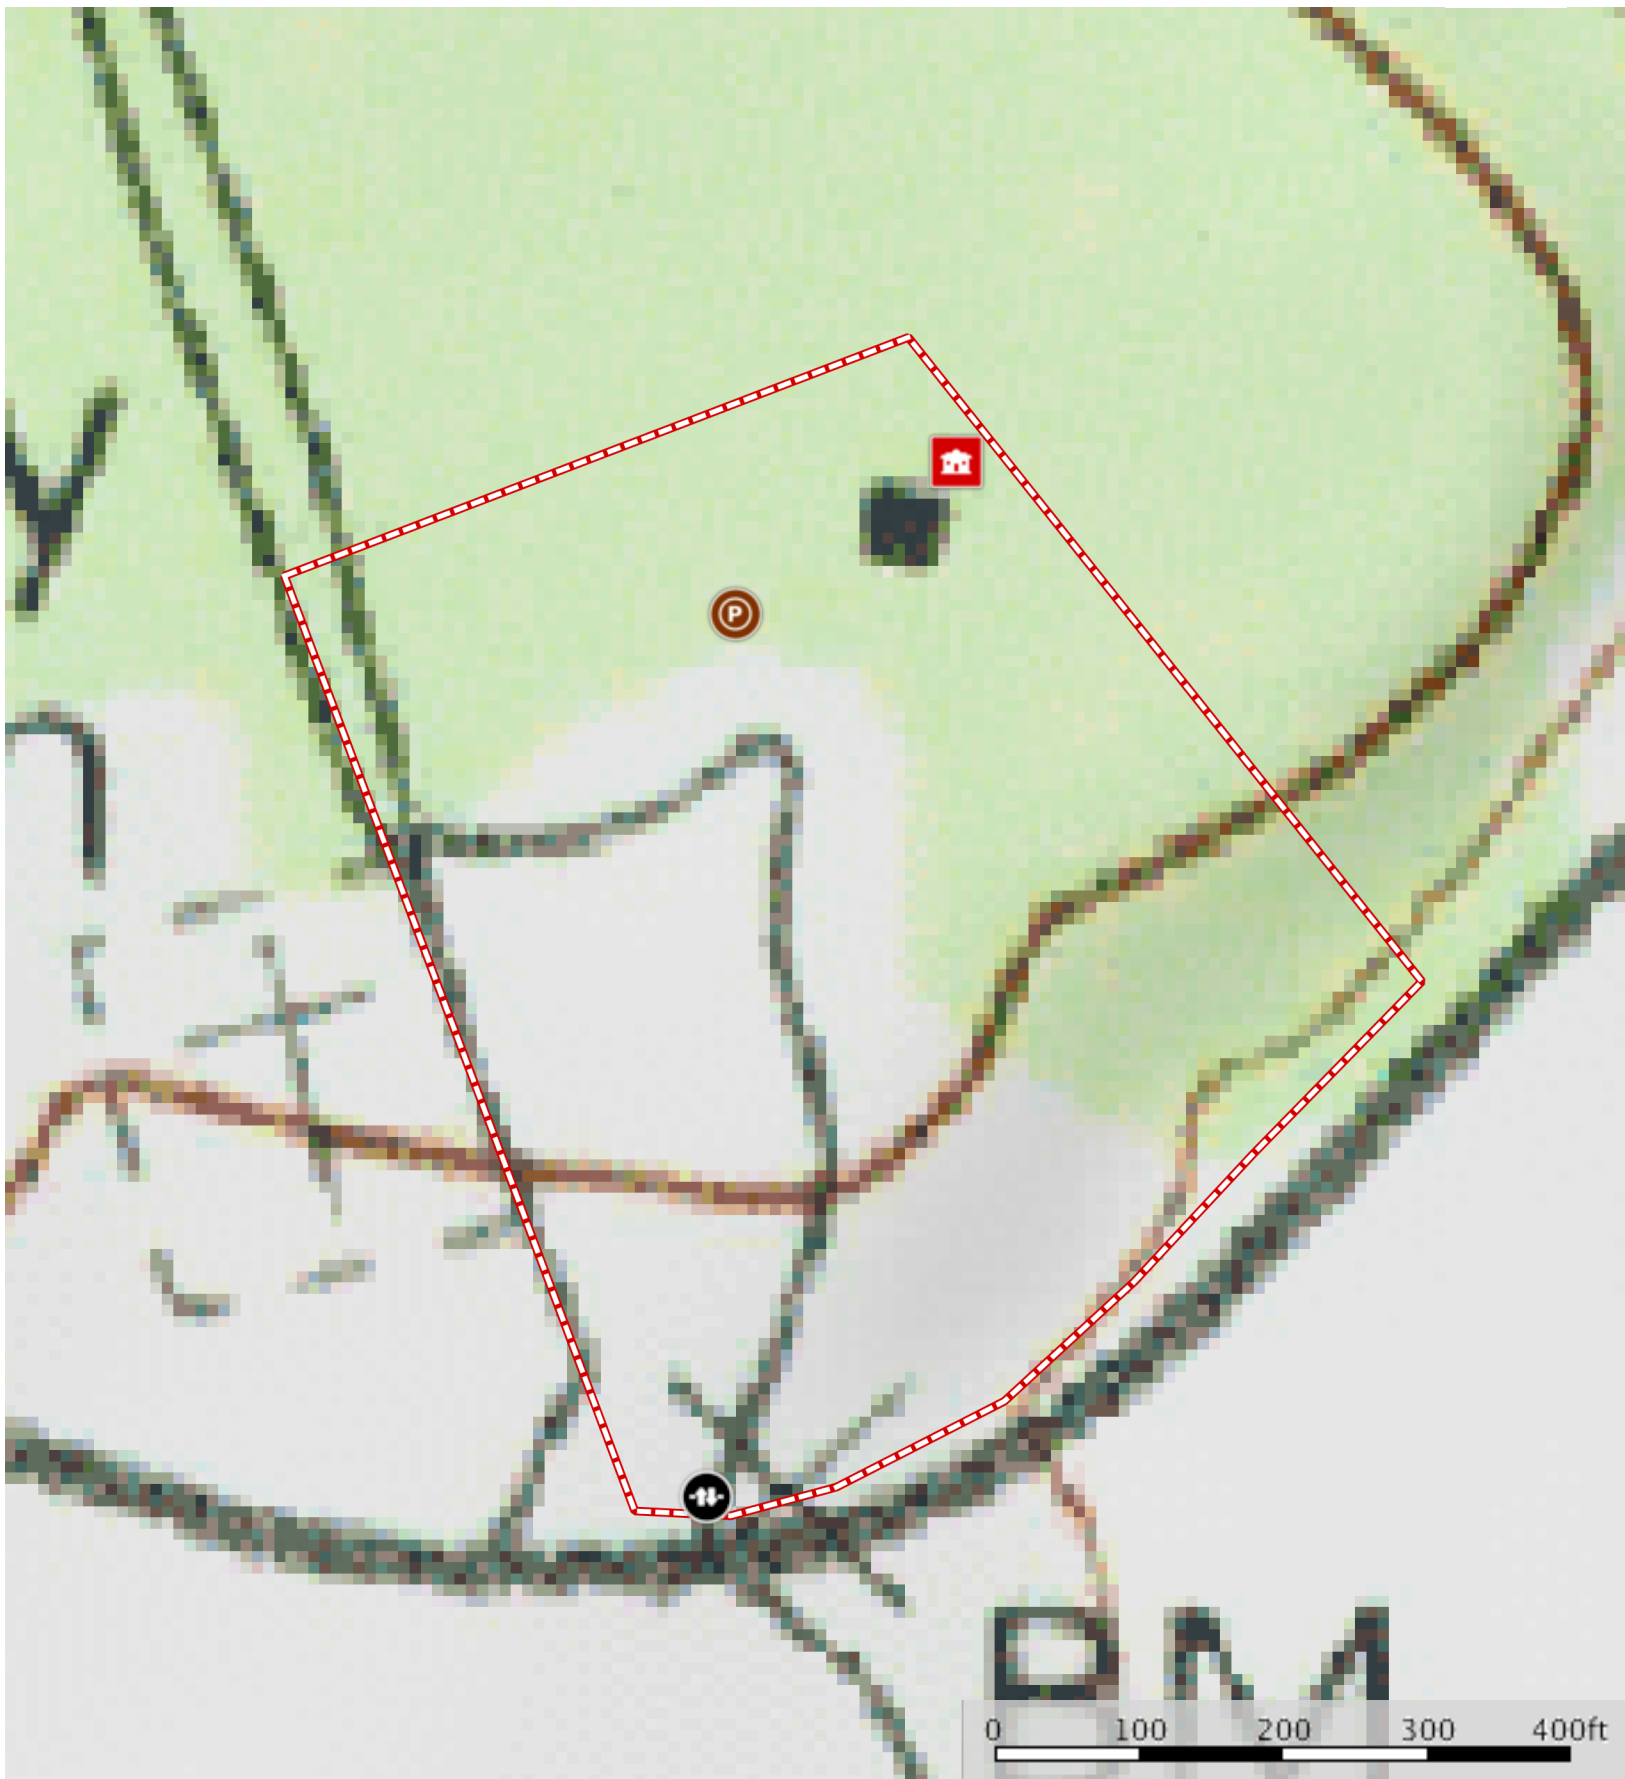

Reavis Ranch House

Texas, 6.4 AC +/-

-  Main House
-  Gate
-  Pens
-  Boundary