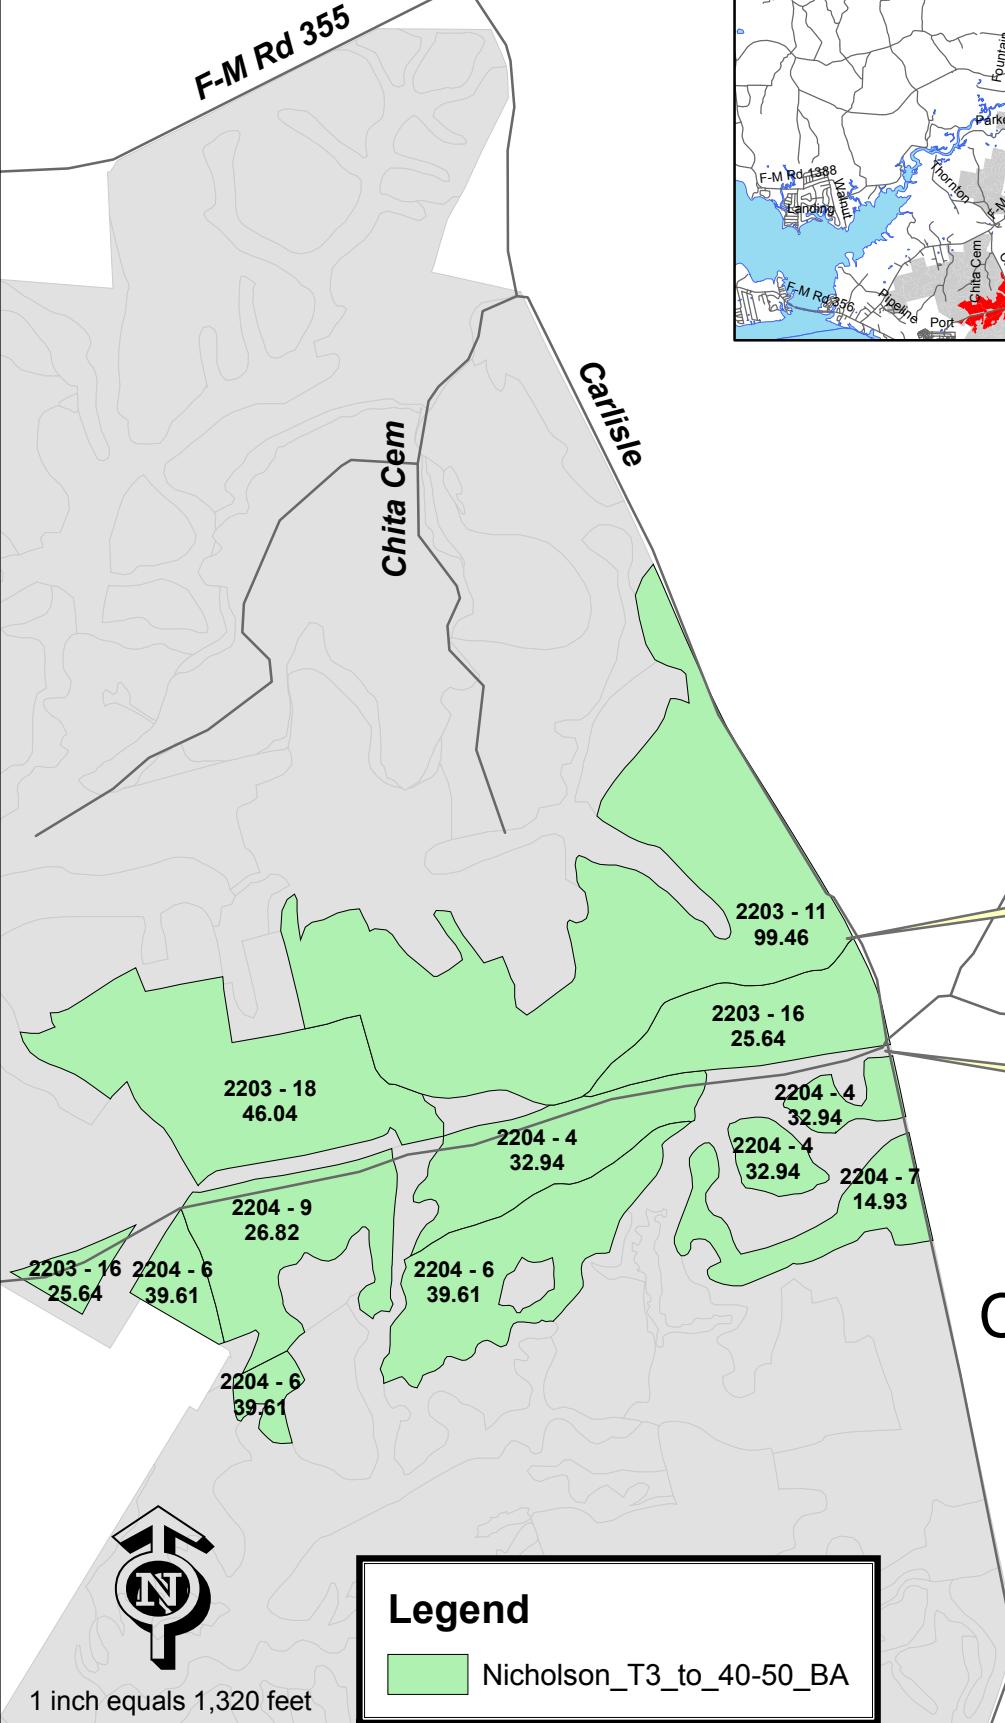

# CTI Brushy Creek Nicholson Trucking

Gate

Gate

Combination: 1520

- Products:
- PST 9"
- PST 7"
- PCNS 5"
- PPW
- Small Poles

**Legend**

 Nicholson\_T3\_to\_40-50\_BA

1 inch equals 1,320 feet