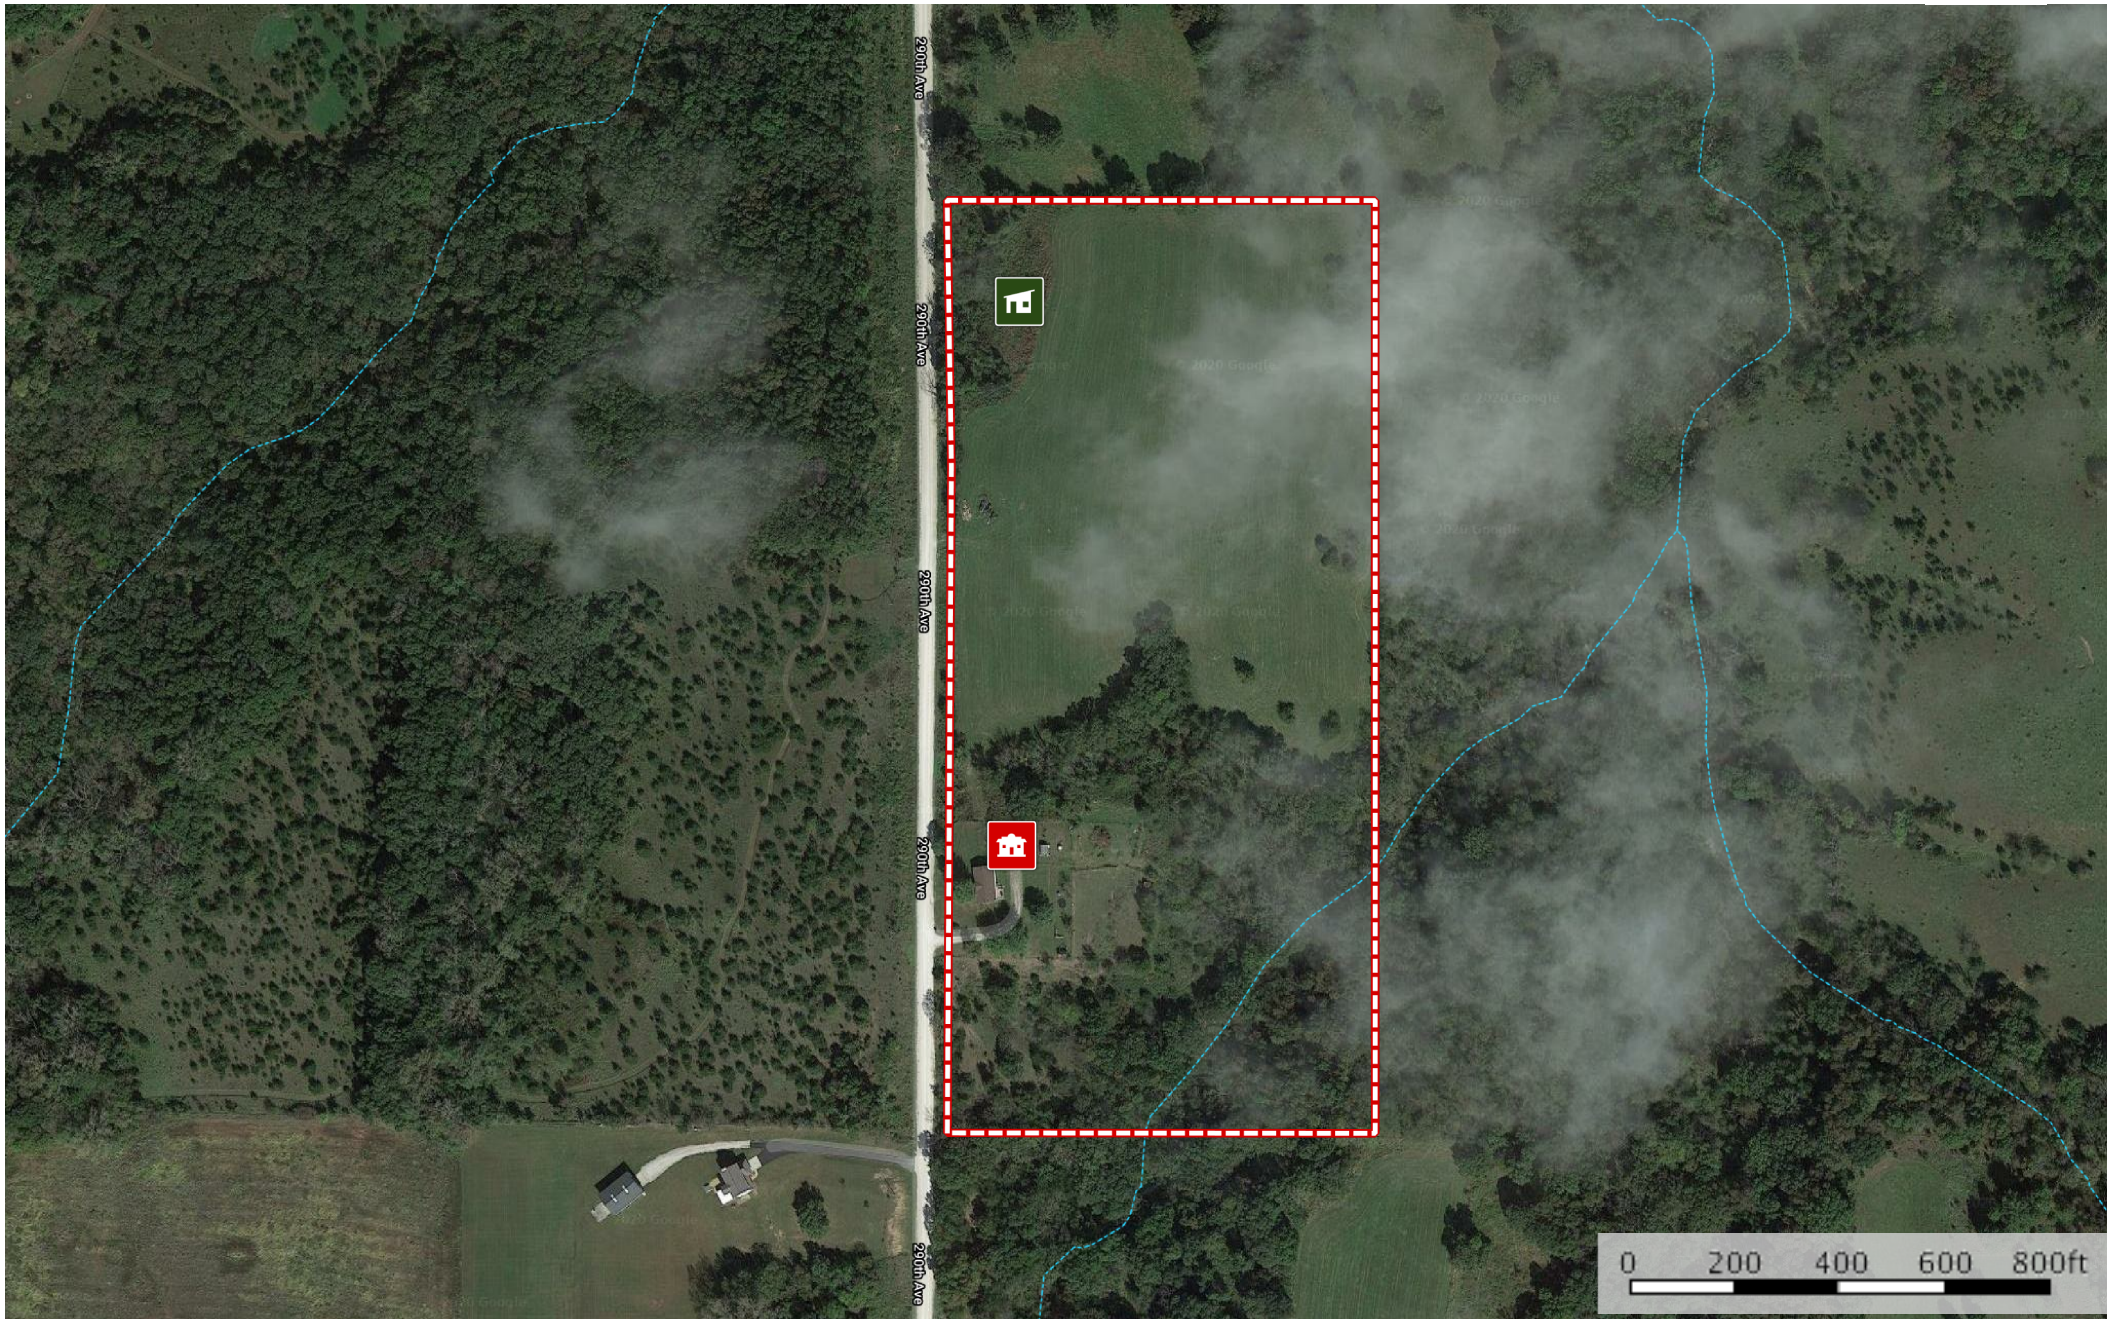

Jackson Acreage

Clarke County, Iowa, 20 AC +/-

-  Main House
-  Shed / Shack
-  Boundary
-  Stream, Intermittent
-  River/Creek
-  Water Body