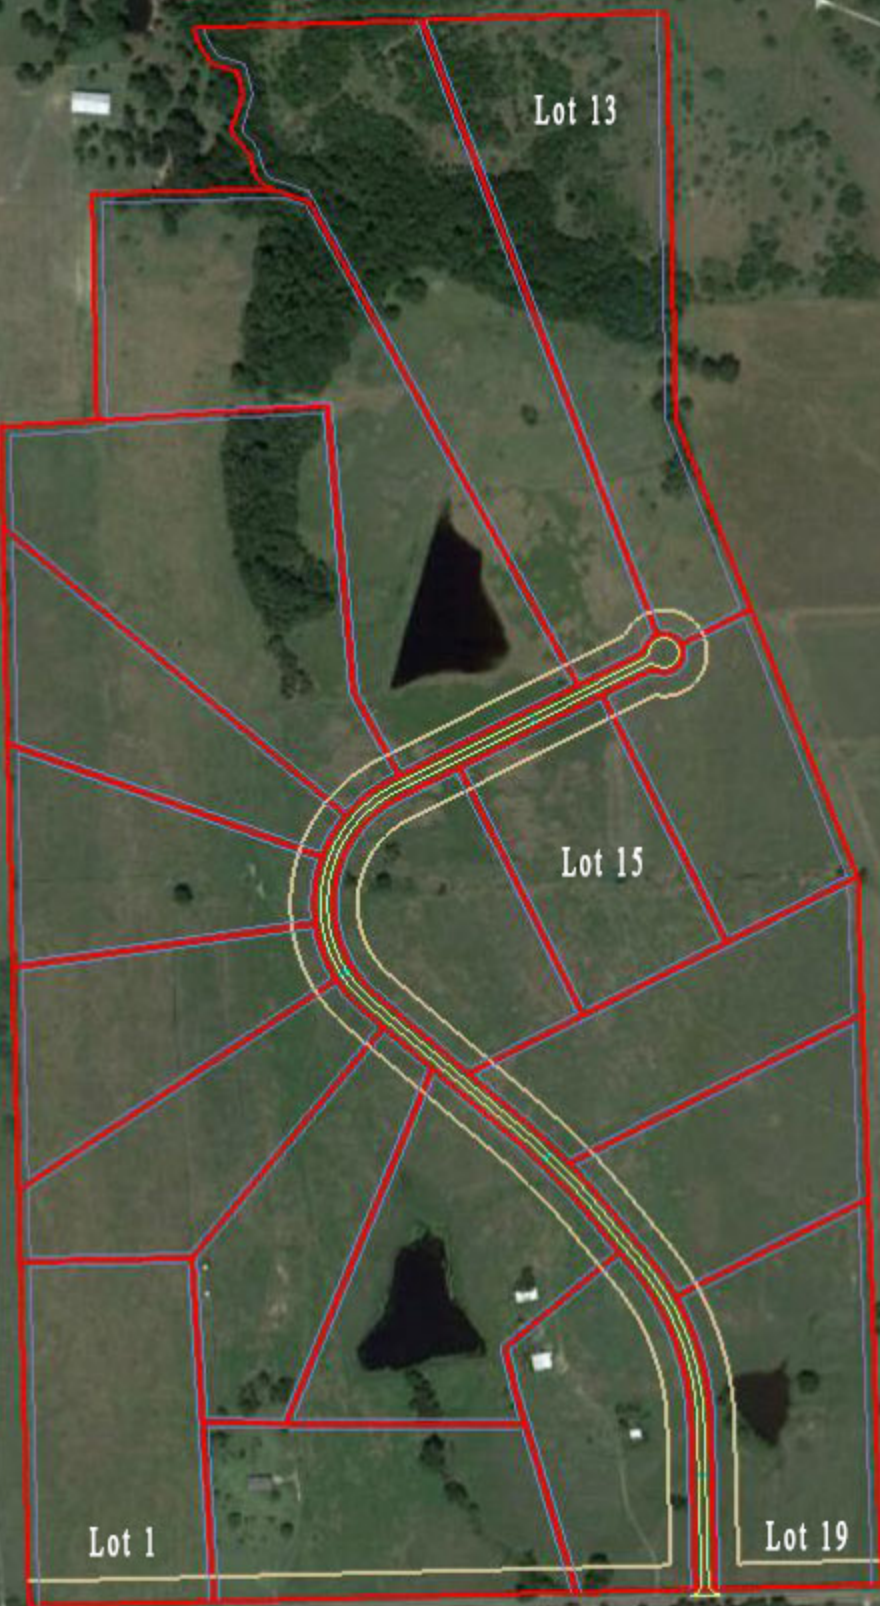

# Reagan Estates

- Lot 1: 13.5 acres- \$265,000
- Lot 13: 21 acres- \$378,000
- Lot 15: 10.01 acres- \$199,000
- Lot 19: 13 acres- \$269,000