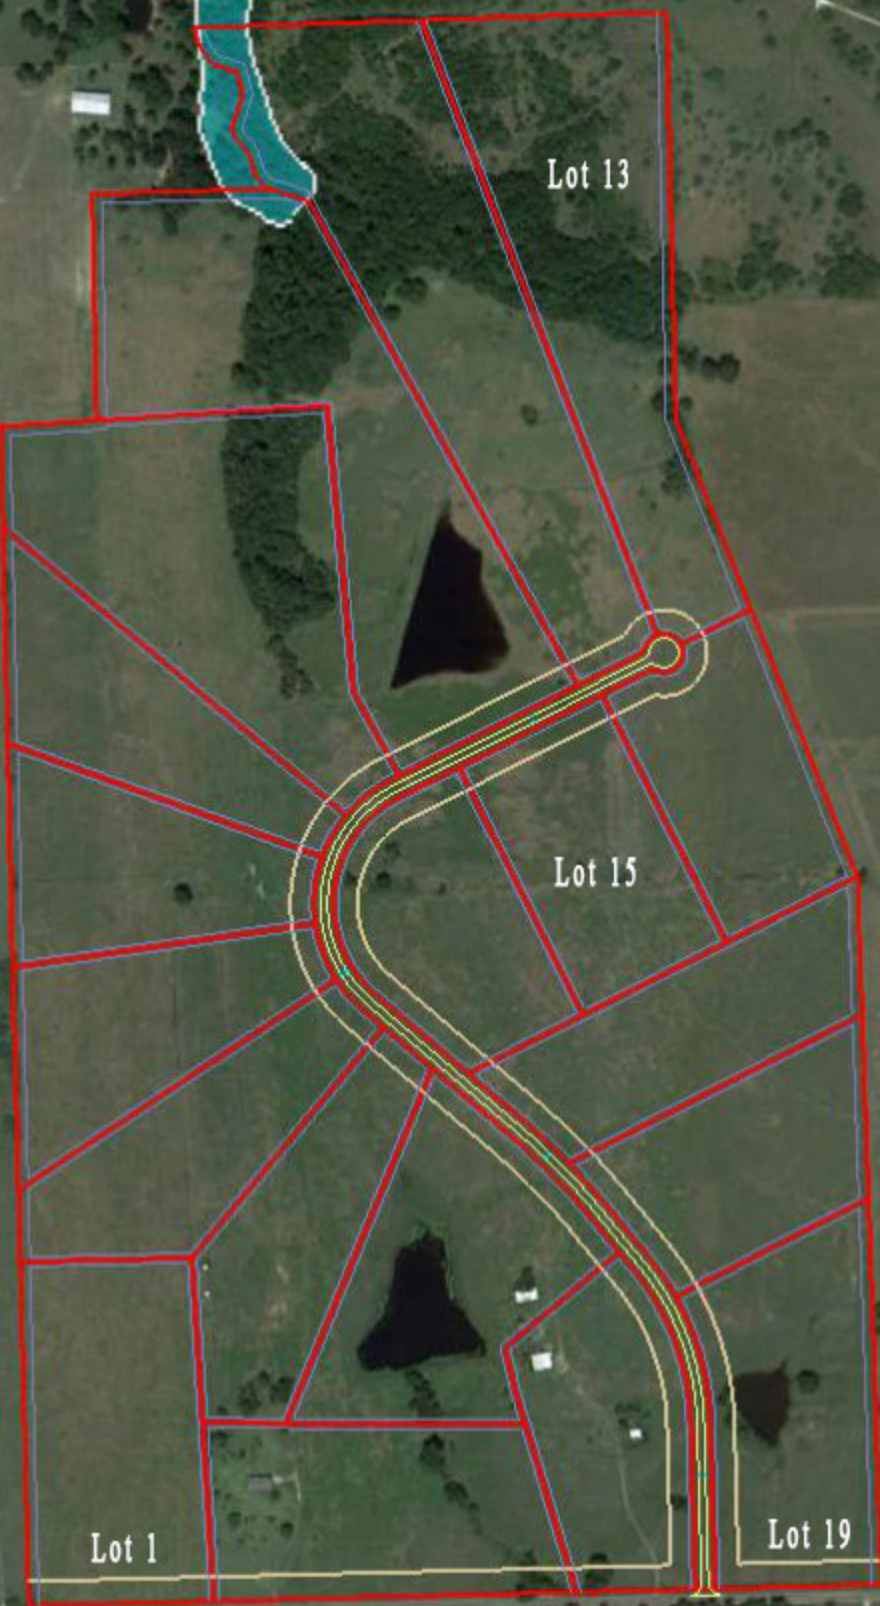

# Reagan Estates

- Lot 1: 13.5 acres- \$265,000
- Lot 13: 21 acres- \$378,000
- Lot 15: 10.01 acres- \$199,000
- Lot 19: 13 acres- \$269,000