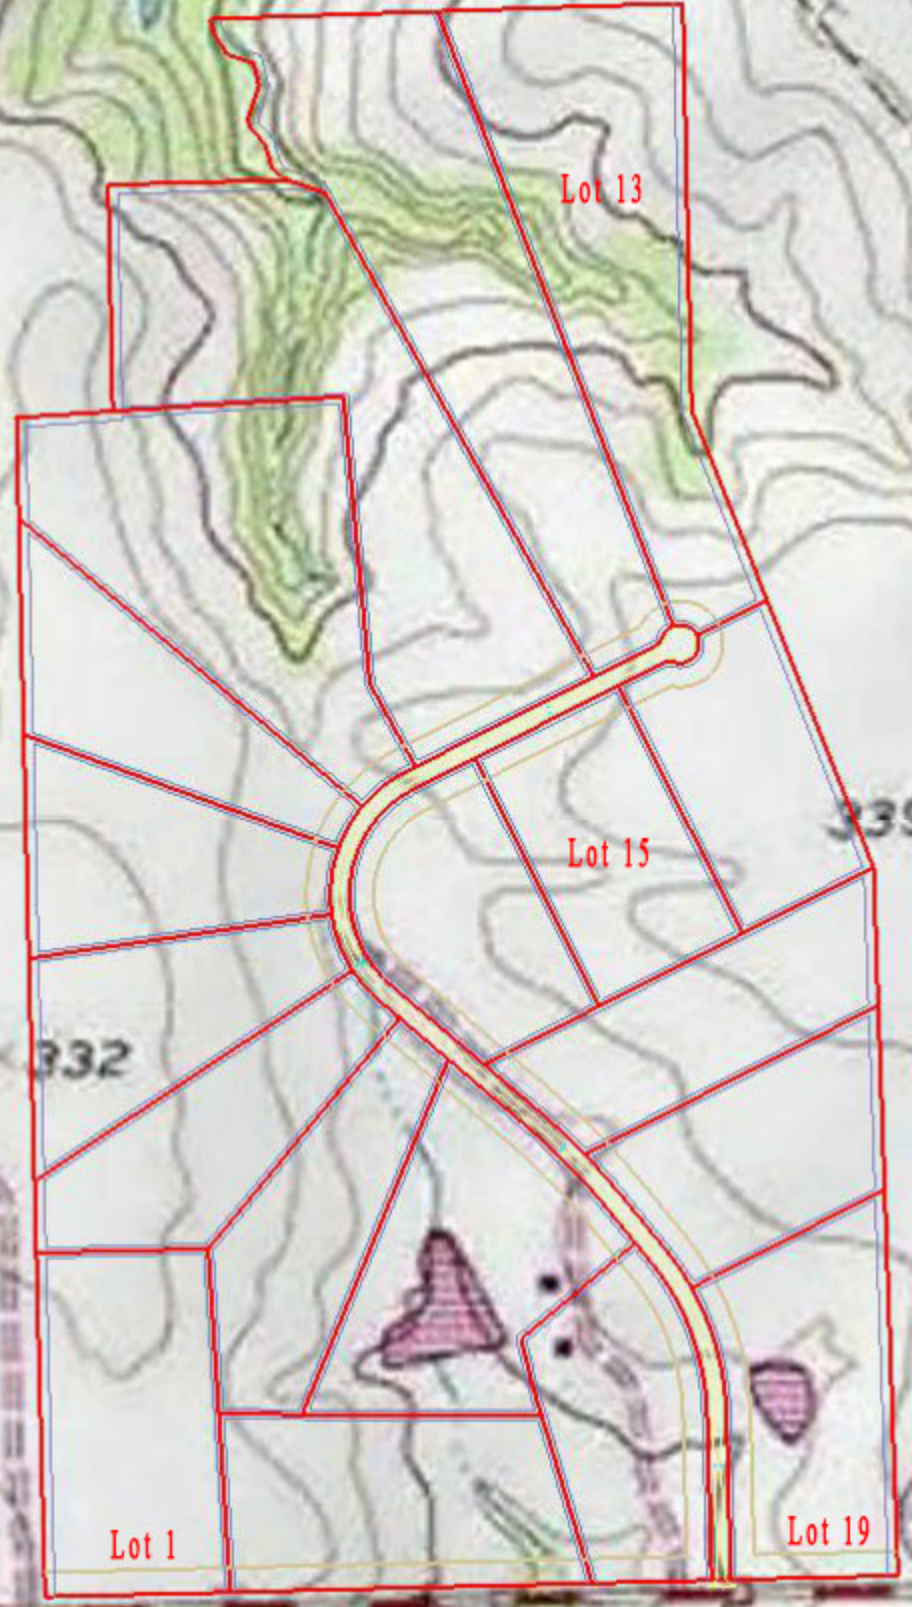

# Reagan Estates

- Lot 1: 13.5 acres- \$265,000
- Lot 13: 21 acres- \$378,000
- Lot 15: 10.01 acres- \$199,000
- Lot 19: 13 acres- \$269,000