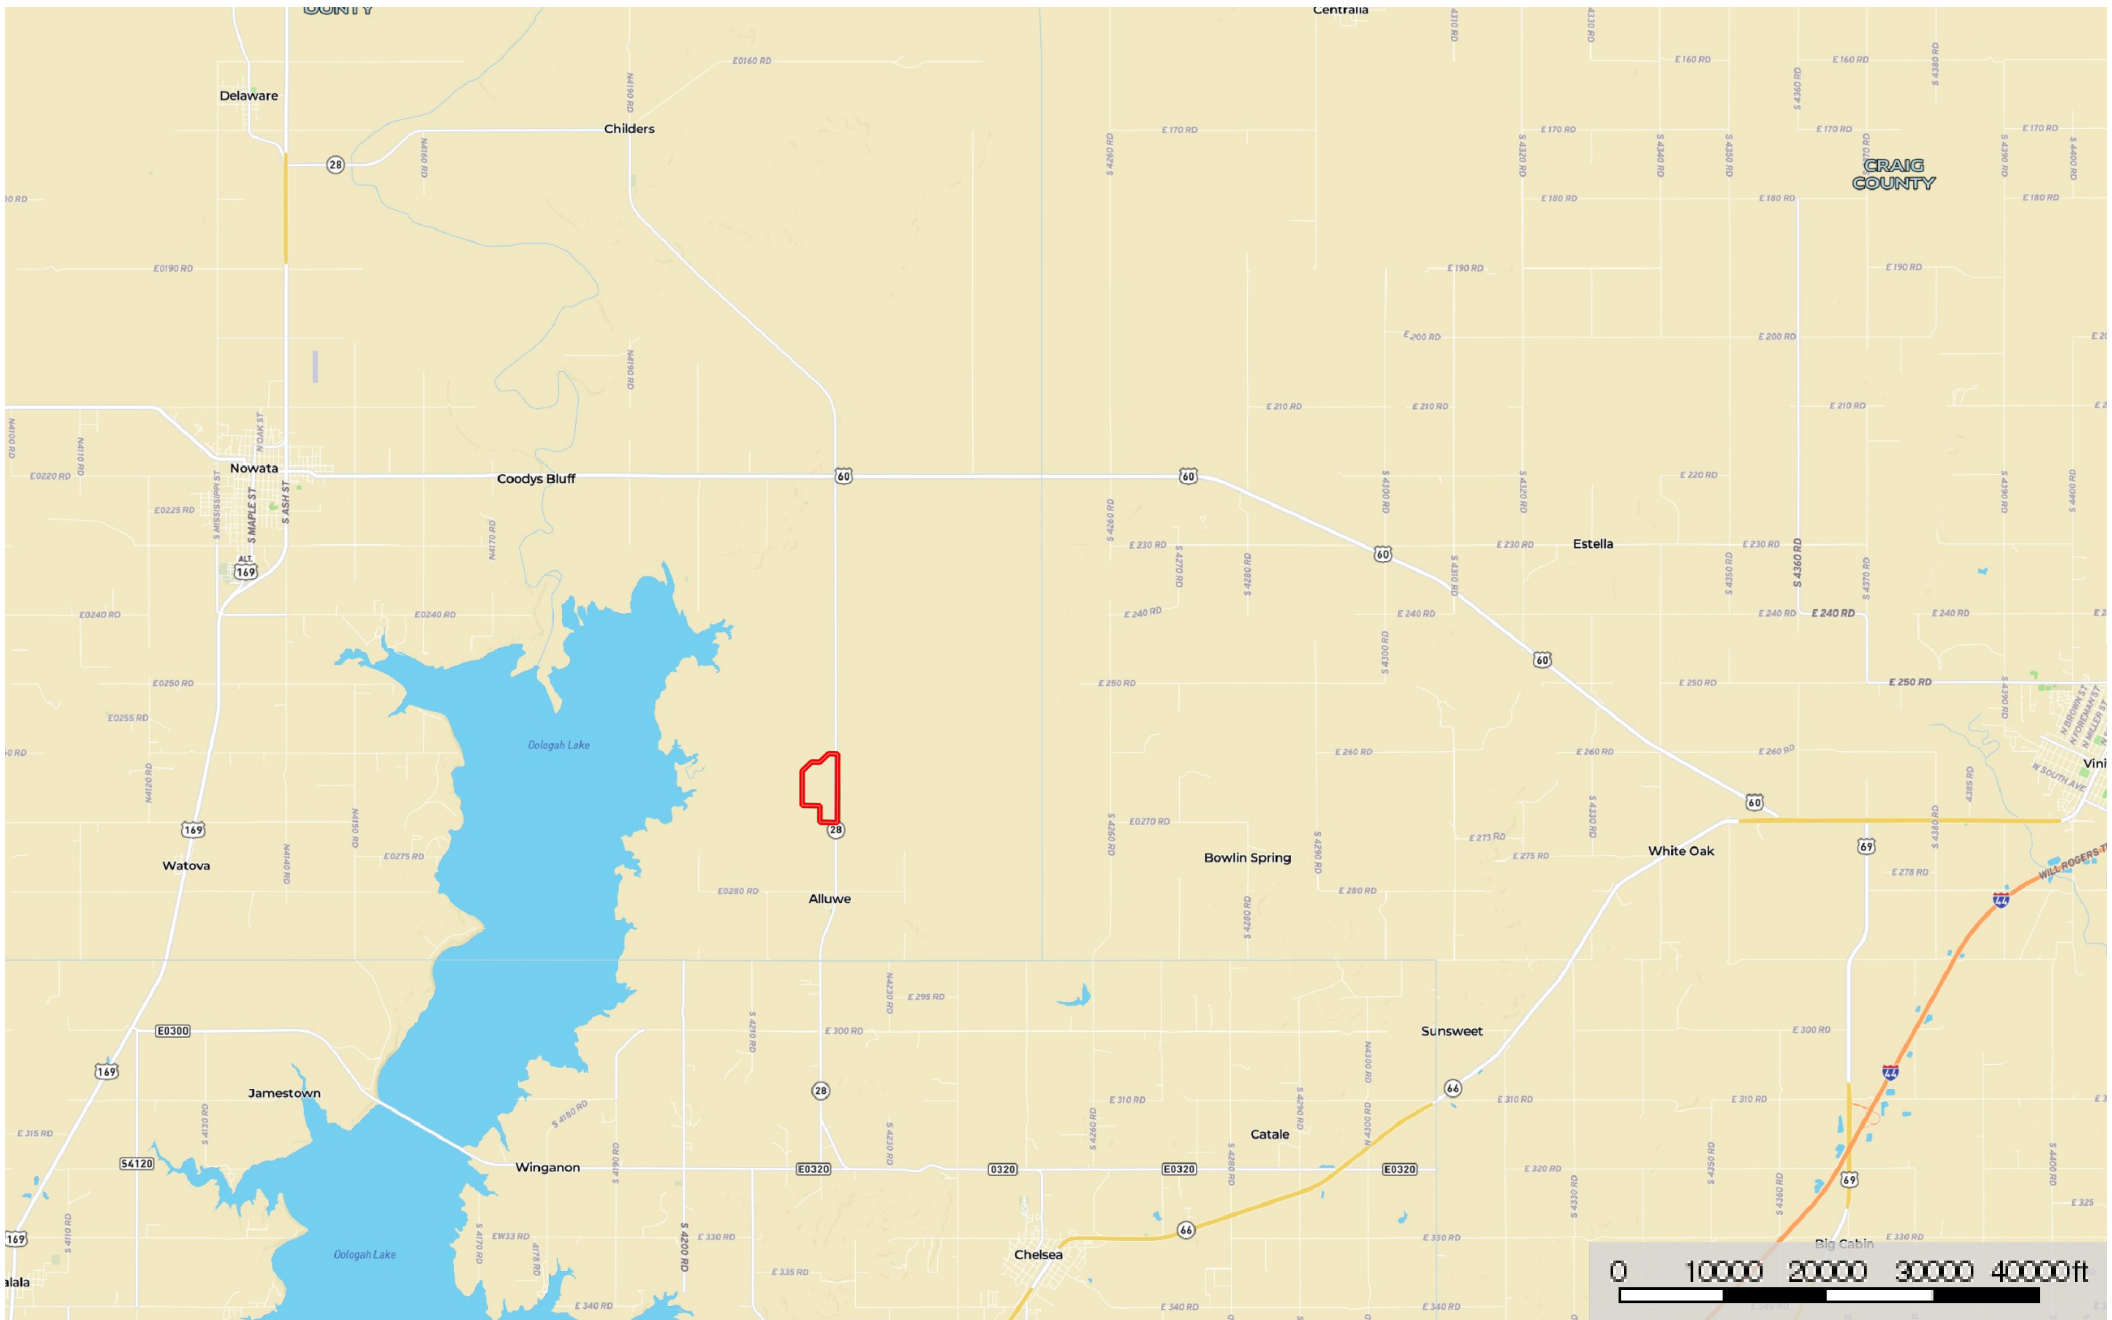

# Dyches 250

Nowata County, Oklahoma, 250 AC +/-

Boundary