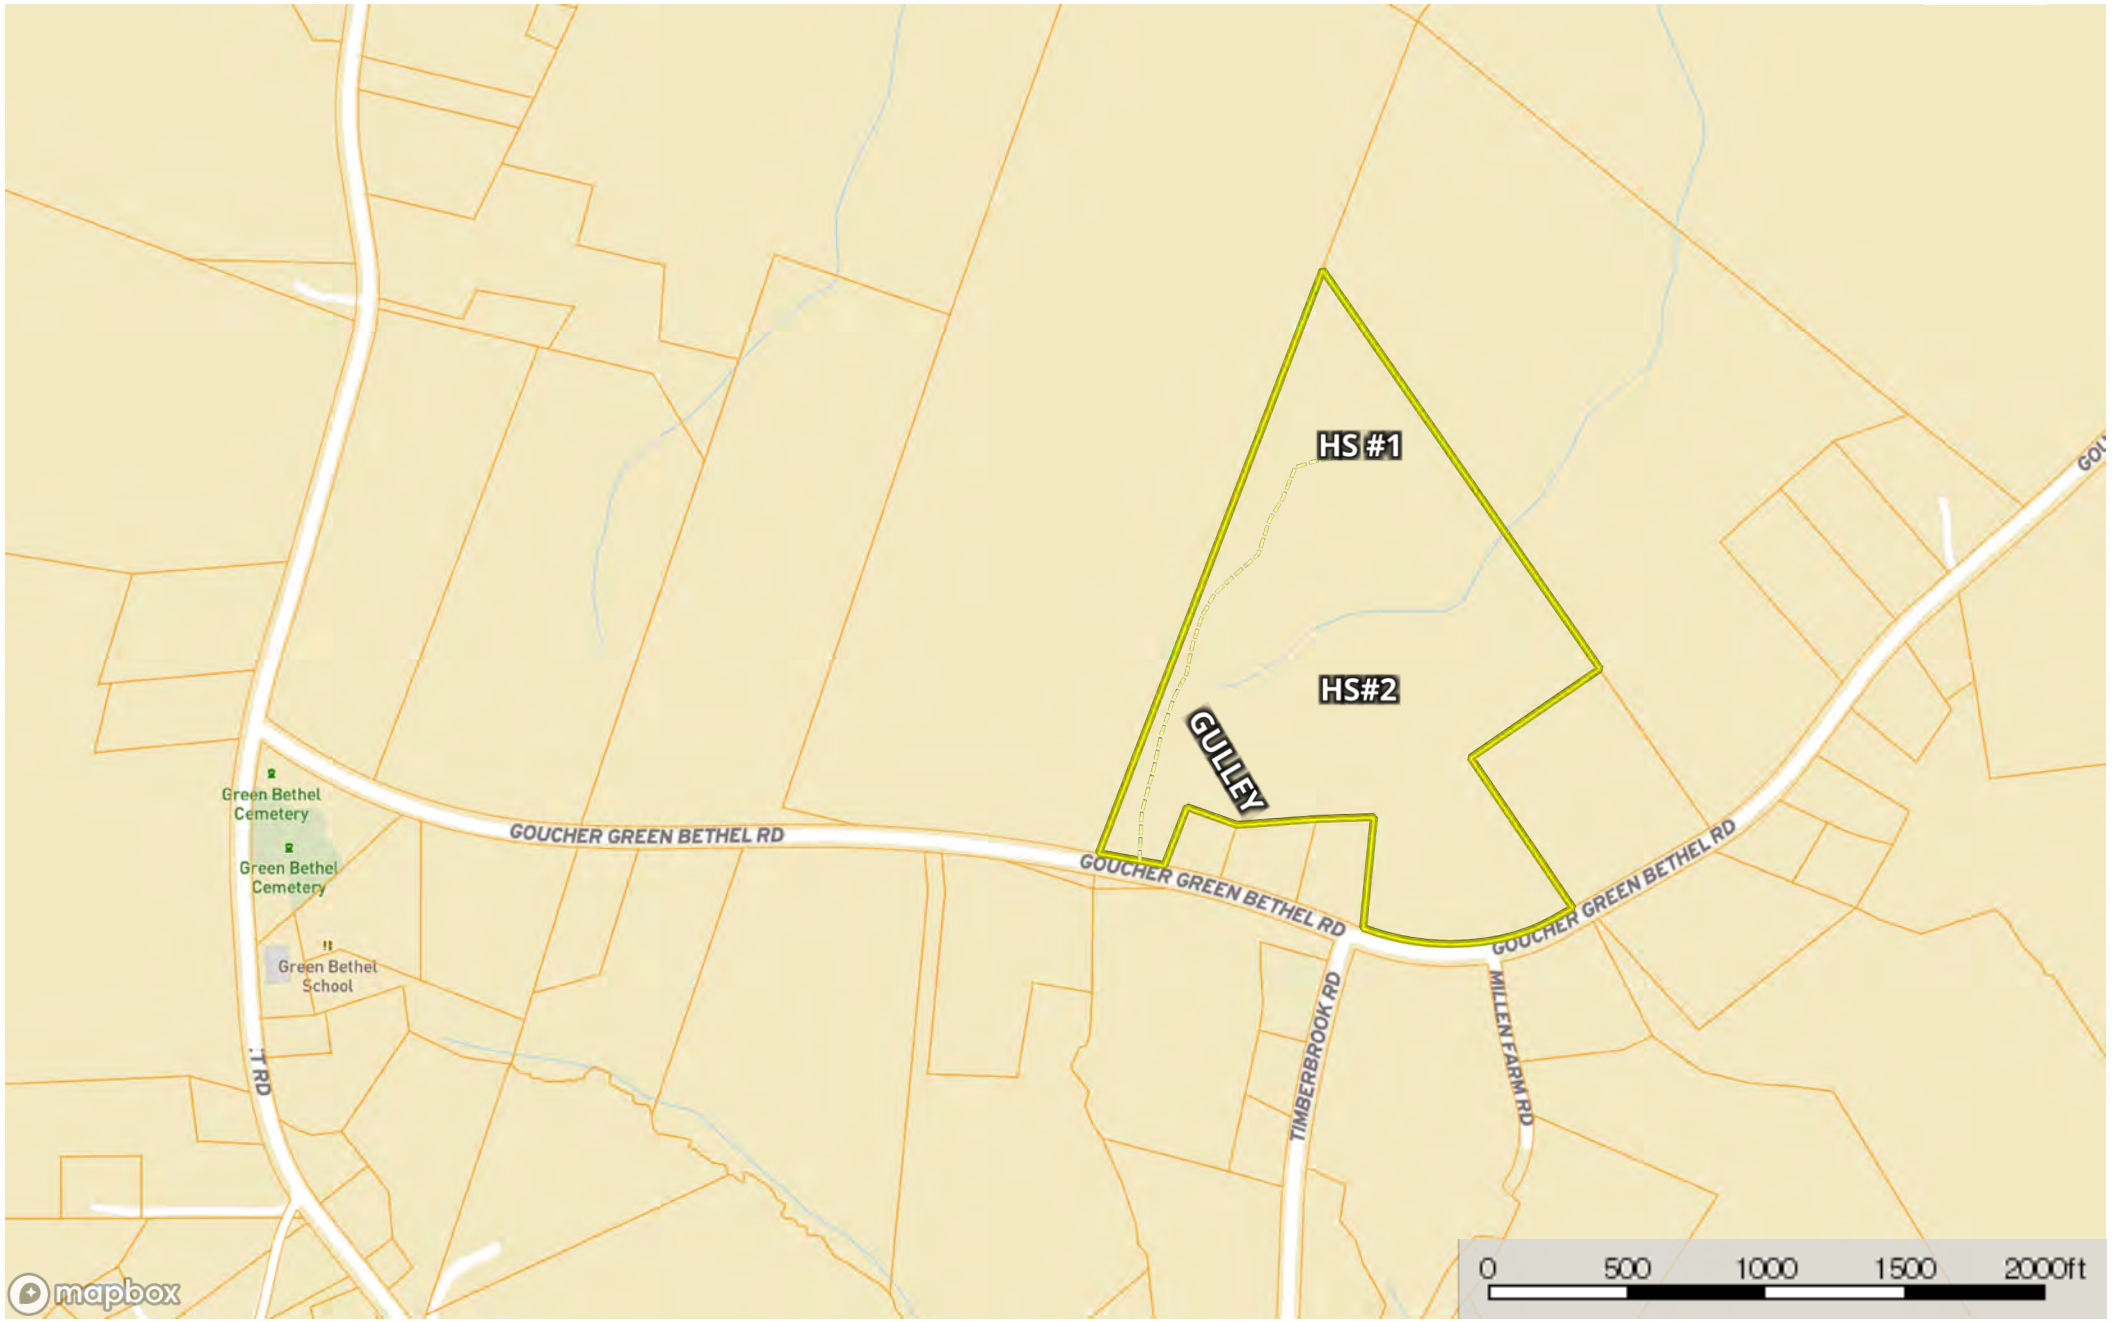

Schneider

Cherokee County, South Carolina, 32.83 AC +/-

--- Road / Trail □ Boundary