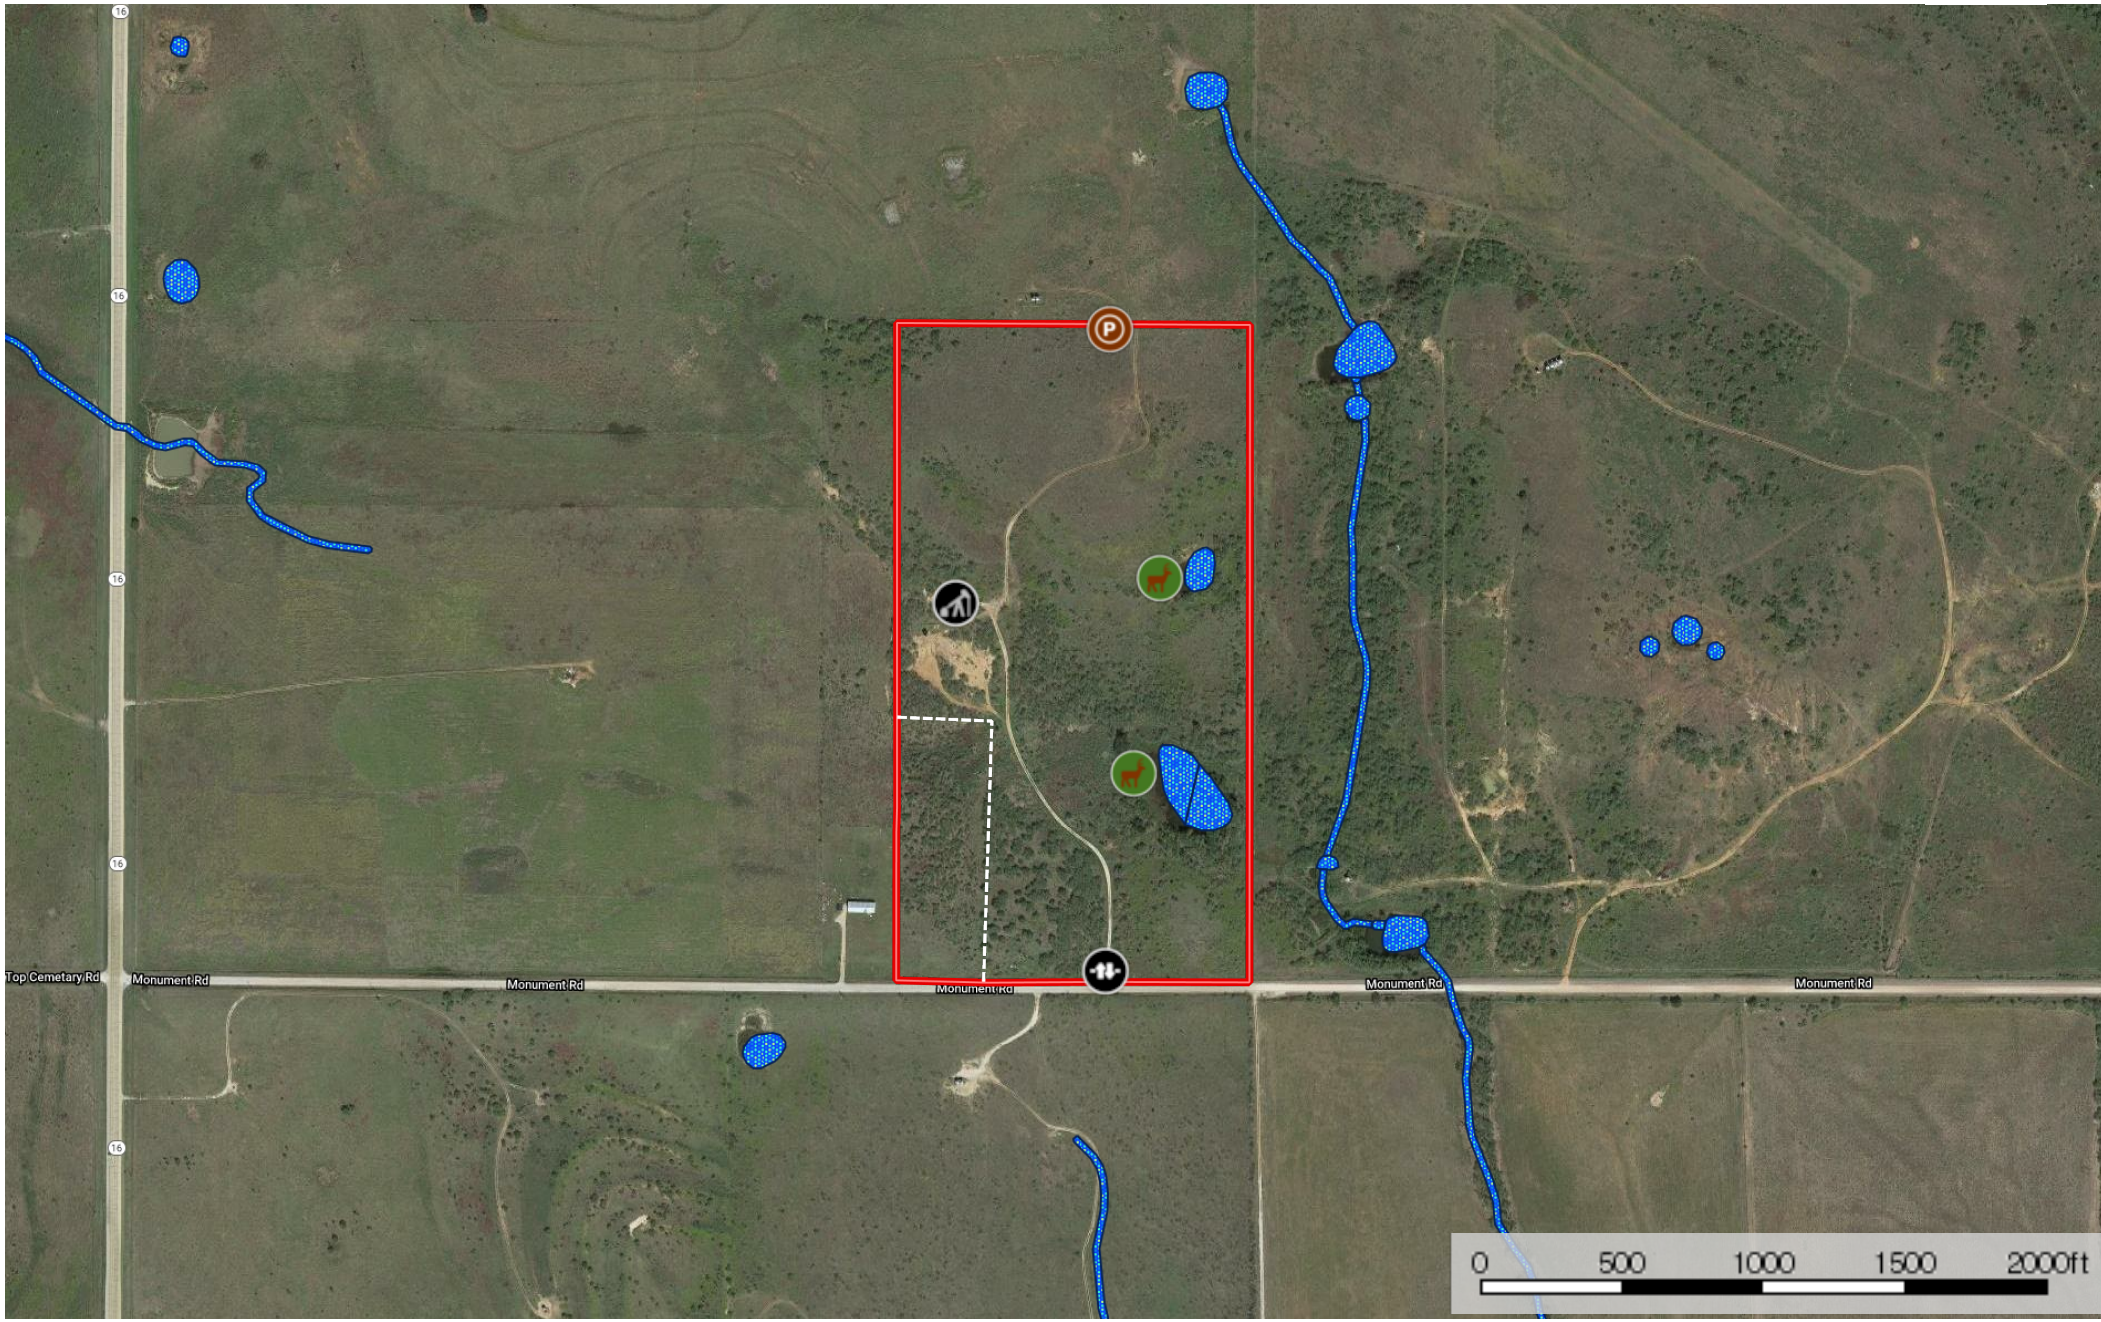

# 9W Loving Ranch

Young County, Texas, 46.819 AC +/-

- Gate
- Pens
- Feeder
- Oil Well
- Fence
- Boundary
- Wetlands
- Riparian
- Water Wells