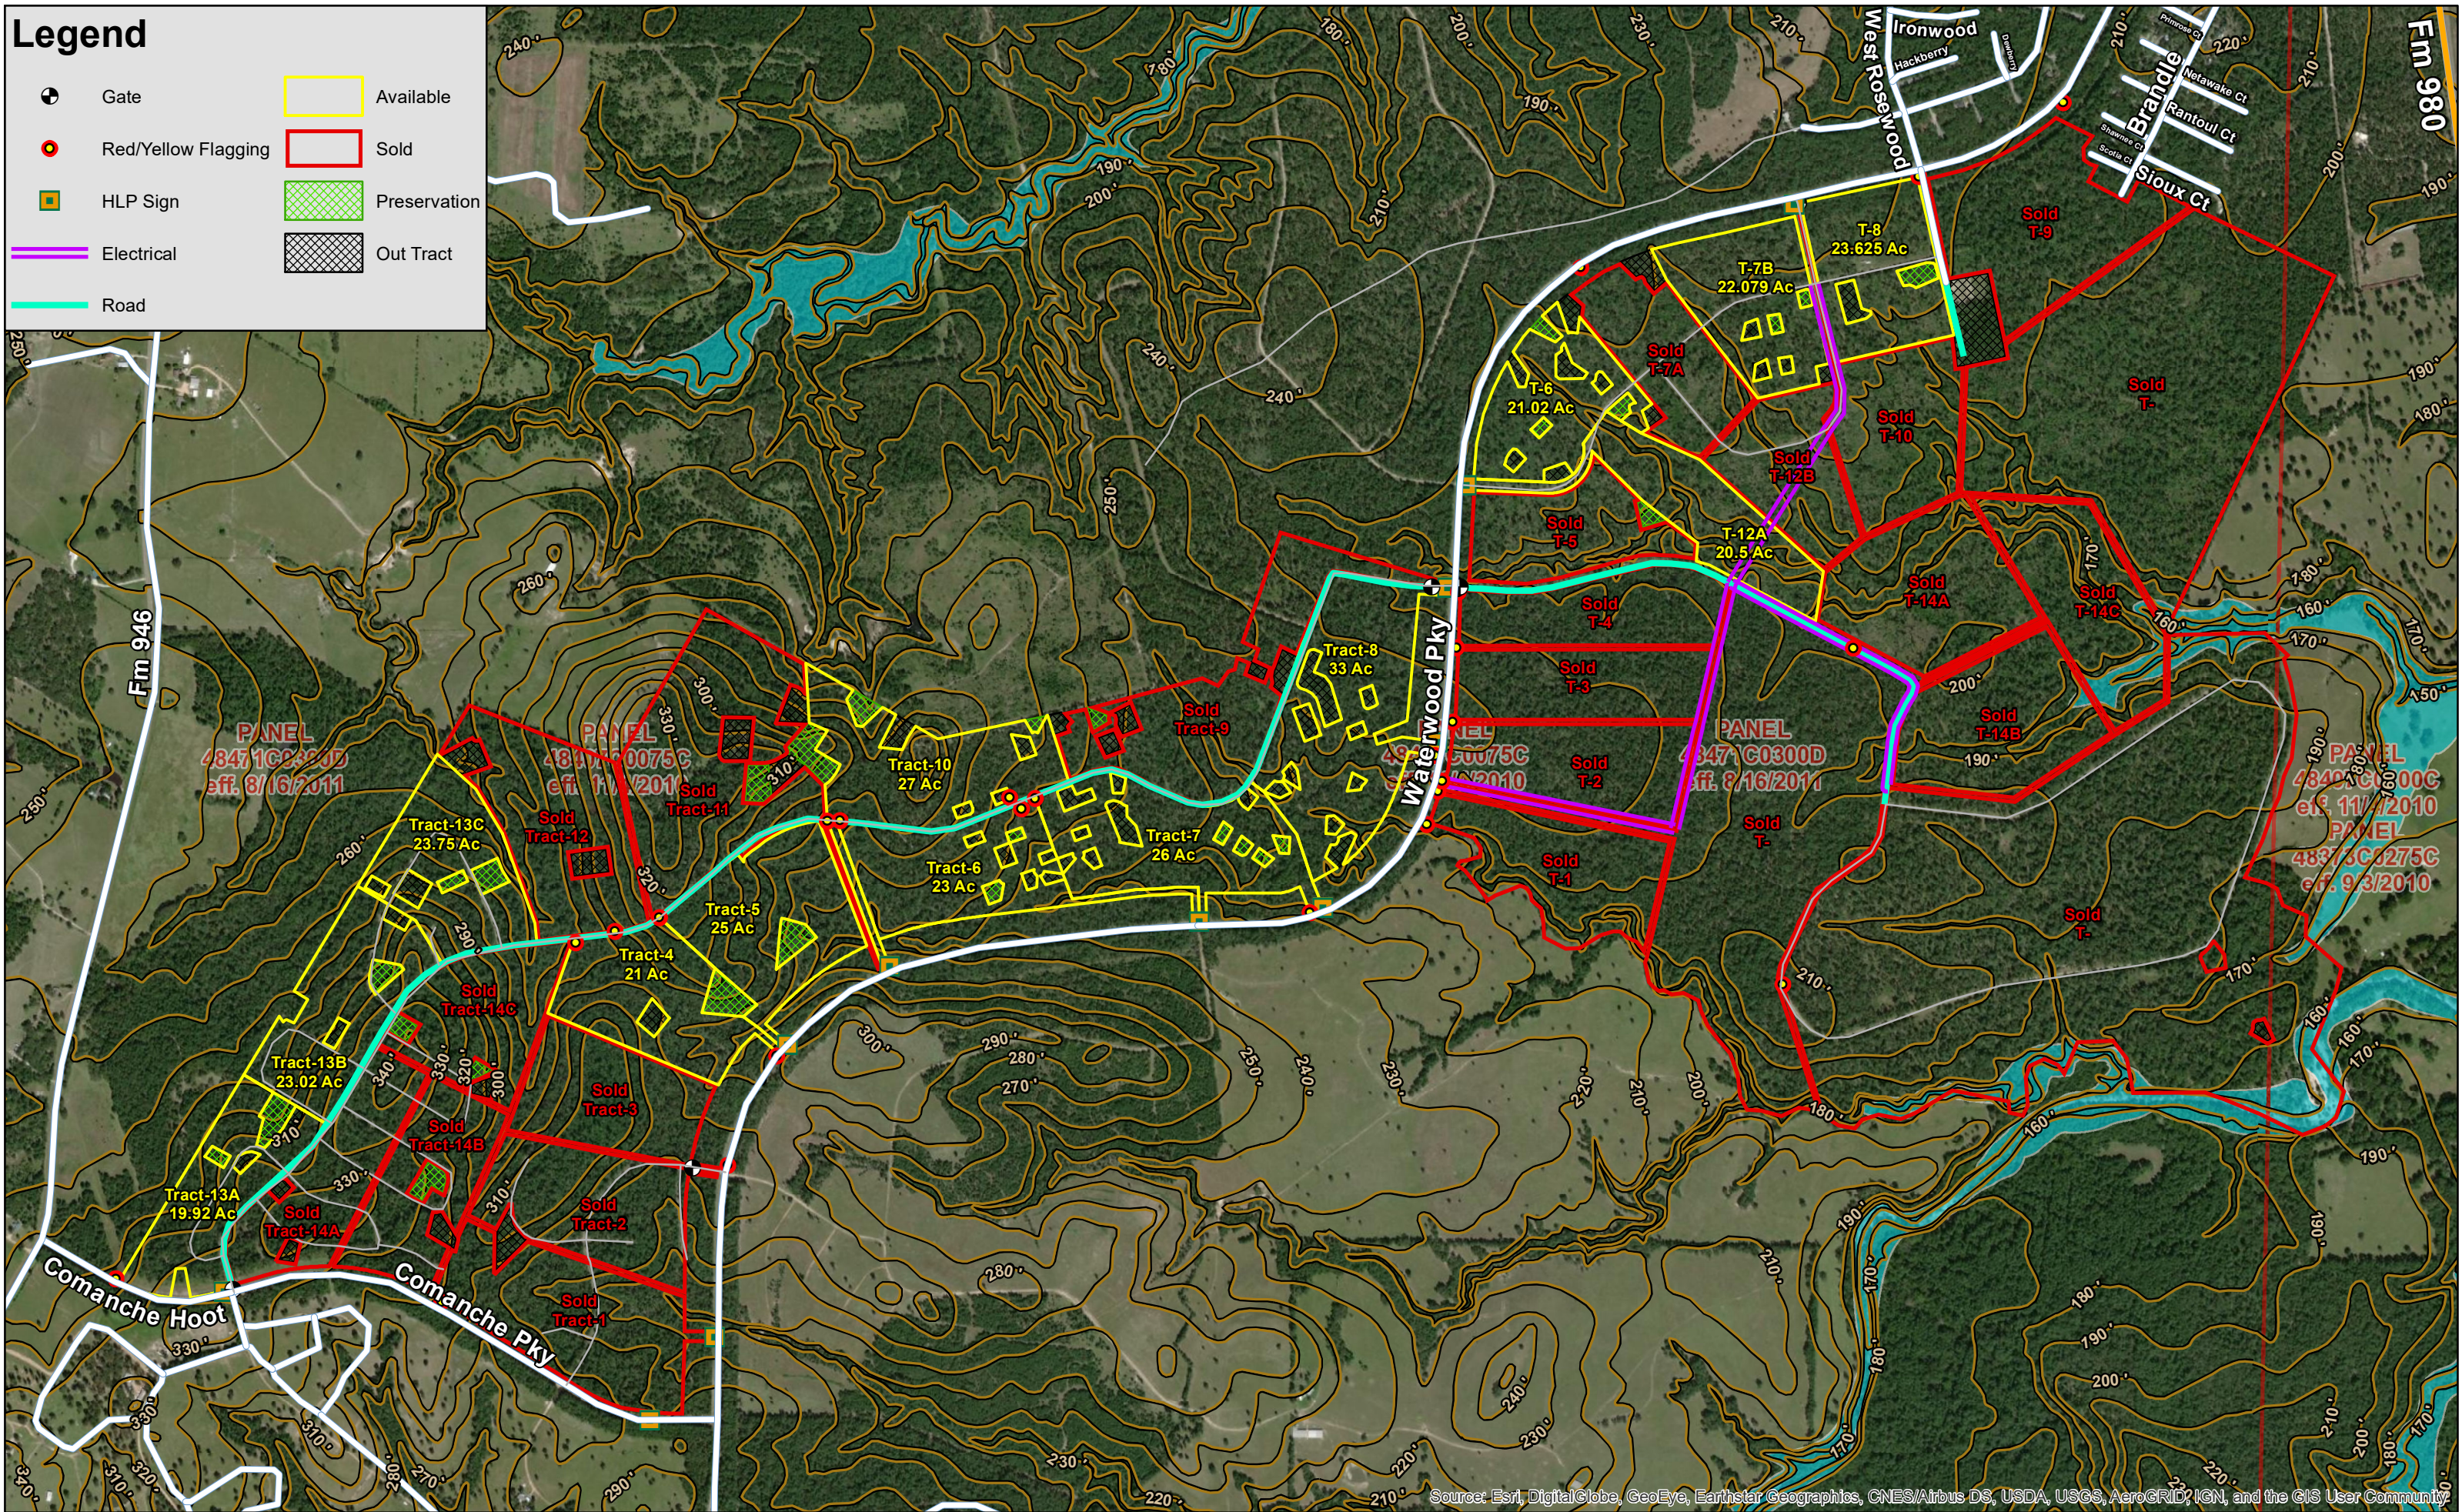

Legend

-  Gate
-  Red/Yellow Flagging
-  HLP Sign
-  Electrical
-  Road
-  Available
-  Sold
-  Preservation
-  Out Tract

Source: Esri, DigitalGlobe, GeoEye, Earthstar Geographics, CNES/Airbus DS, USDA, USGS, AeroGRID, IGN, and the GIS User Community

Waterwood Subdivision, San Jacinto Co., TX

For illustration purposes only. Updated: 2/22/2021