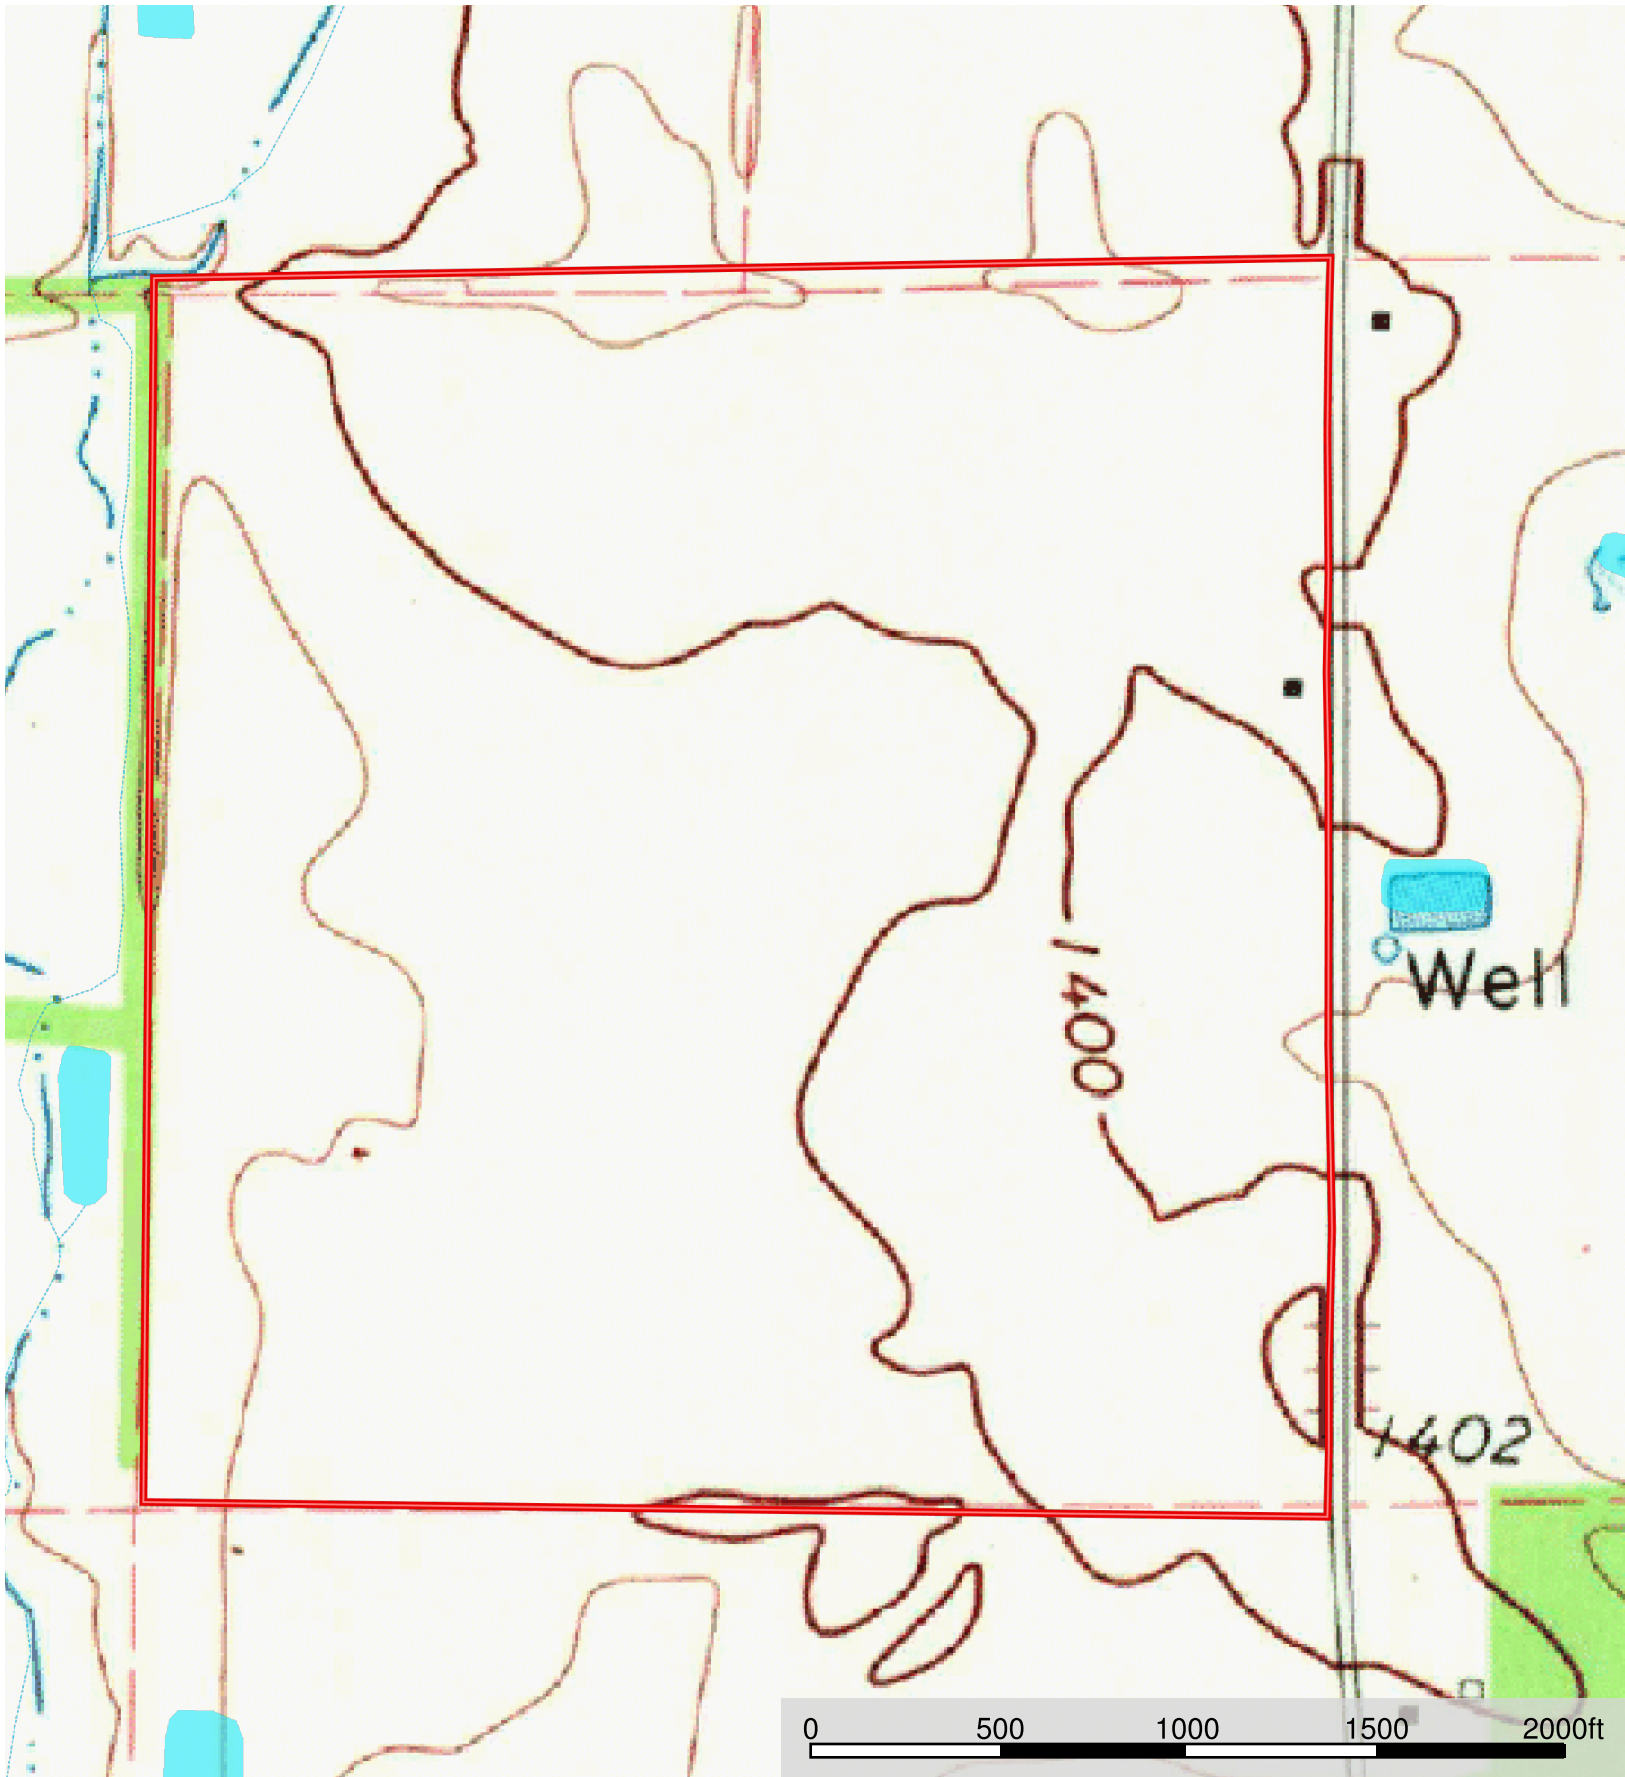

**Stogsdill Ranch**  
Comanche County, Texas, AC +/-

- Boundary
- Stream, Intermittent
- River/Creek
- Water Body
- Water Wells