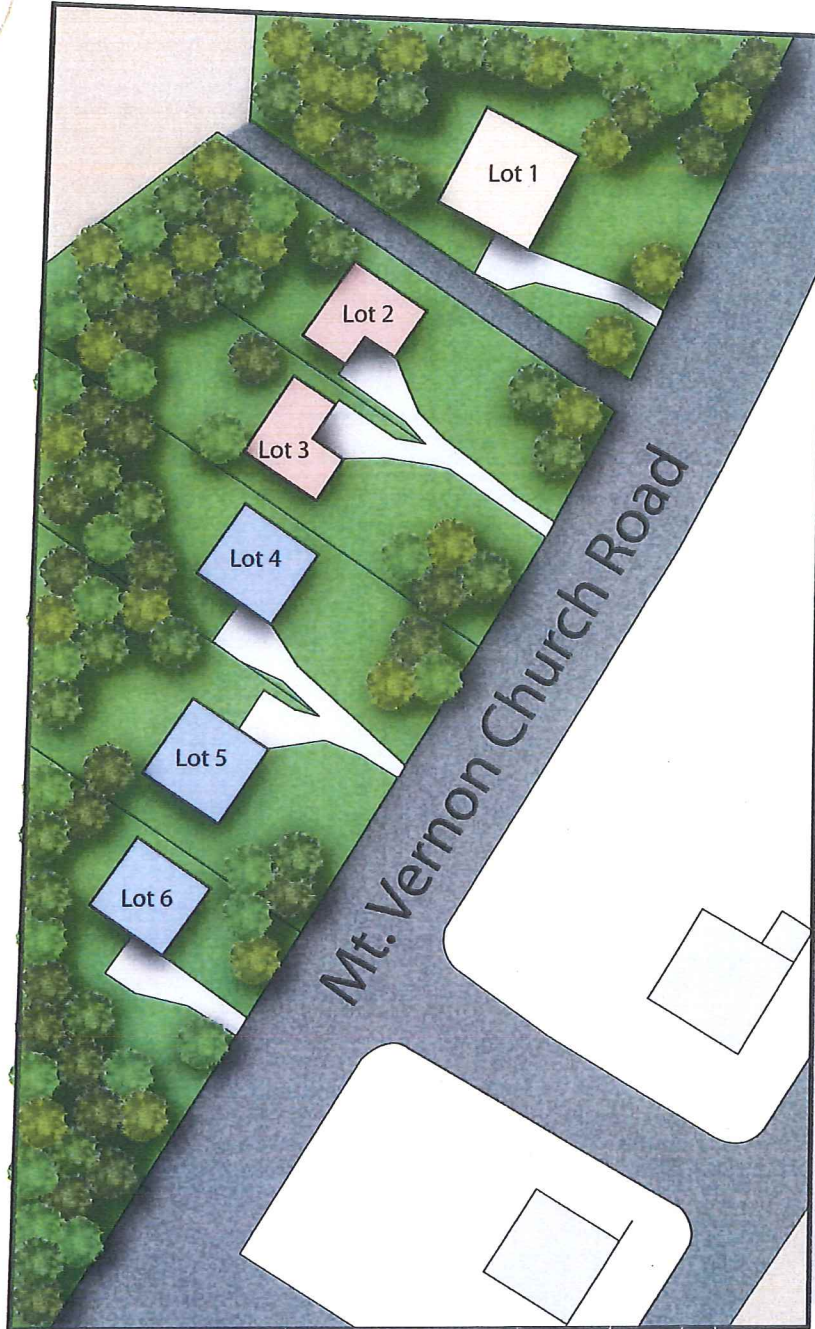

The Overlook

Homes starting at & 750,000