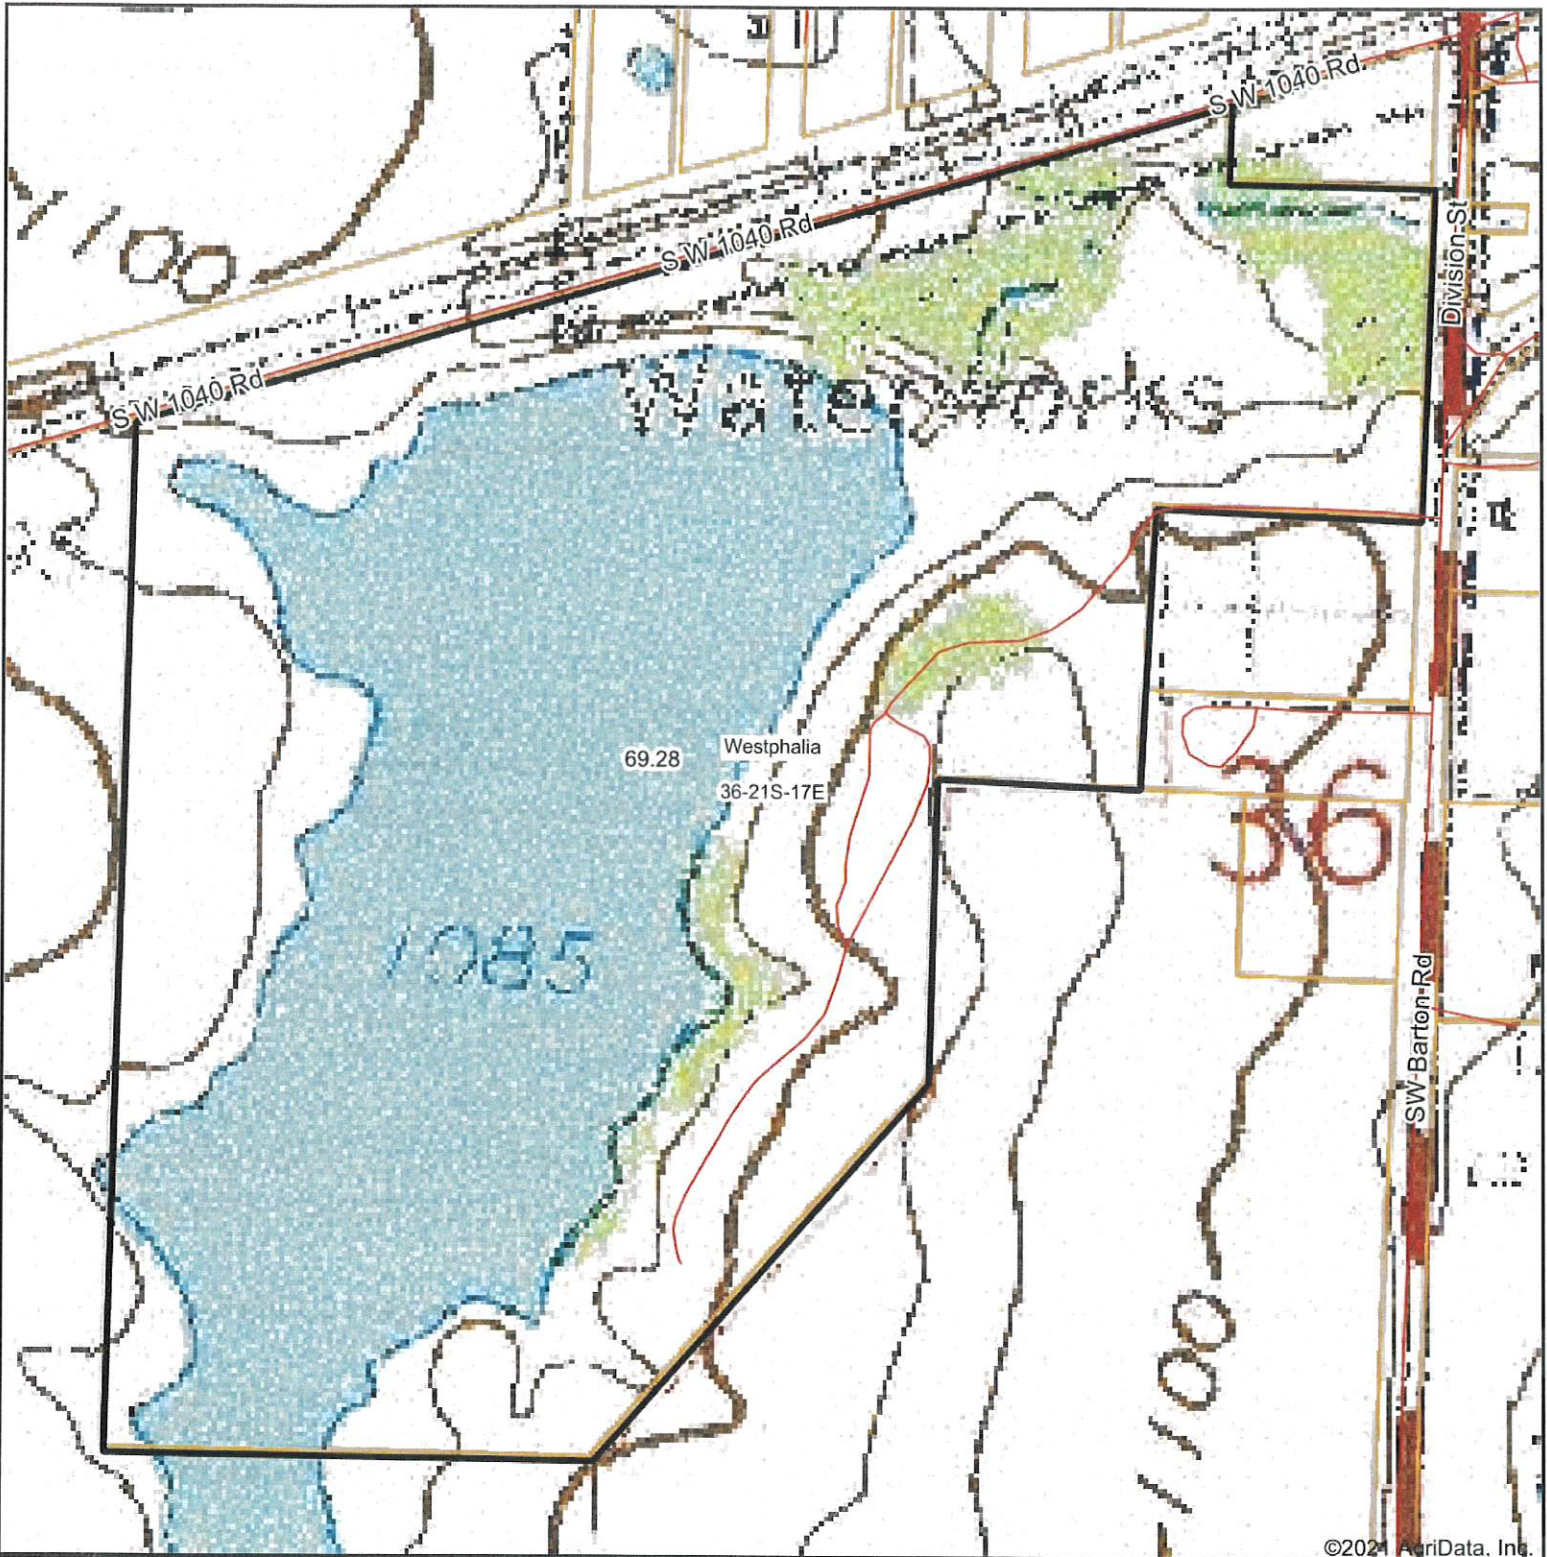

Topography Map

map center: 38° 10' 35.6, -95° 29' 38.02

36-21S-17E
Anderson County
Kansas

7/29/2021