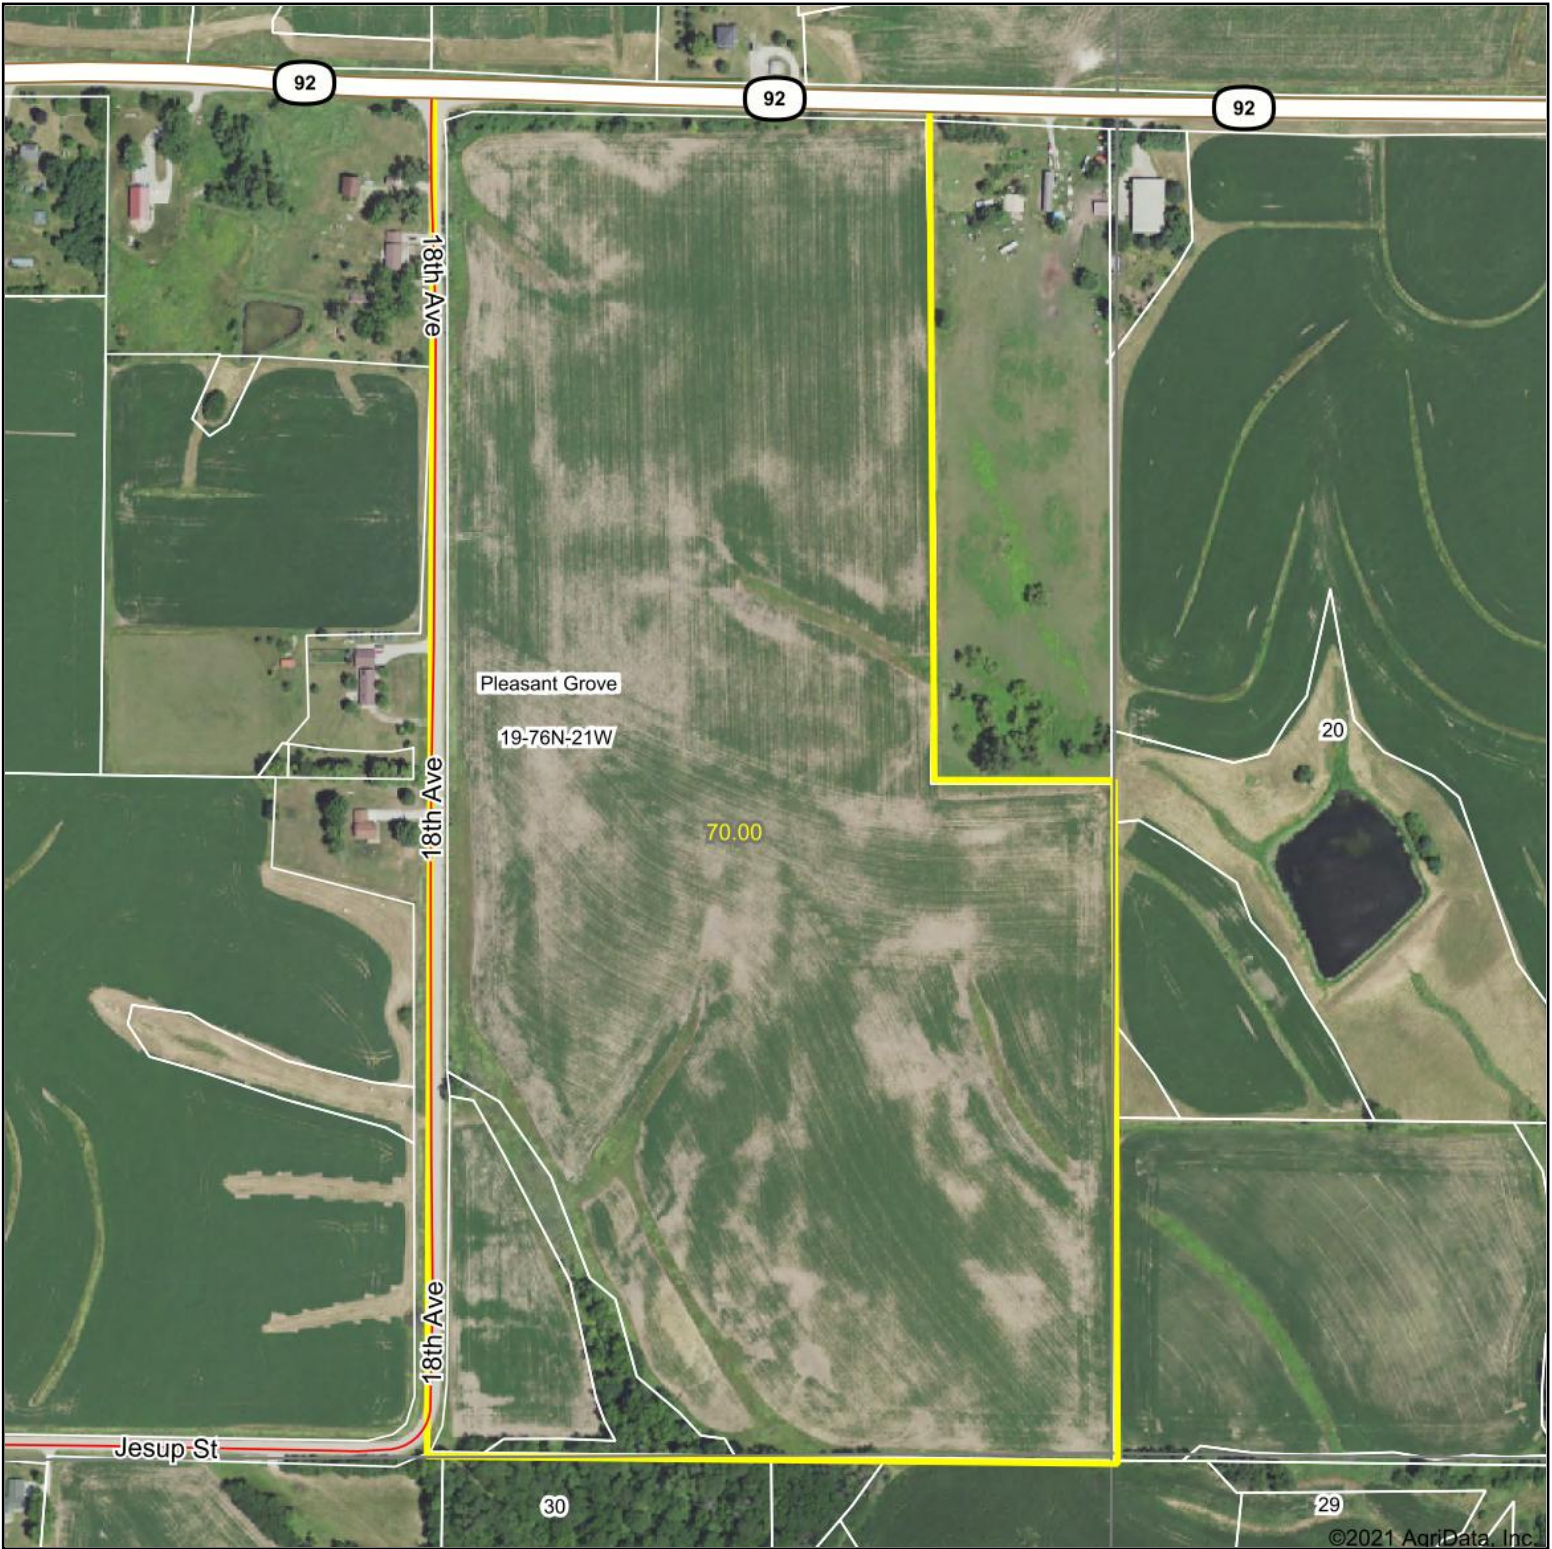

Aerial Map

Map Center: 41° 22' 2.65, -93° 18' 44.5

19-76N-21W
Marion County
Iowa

8/30/2021