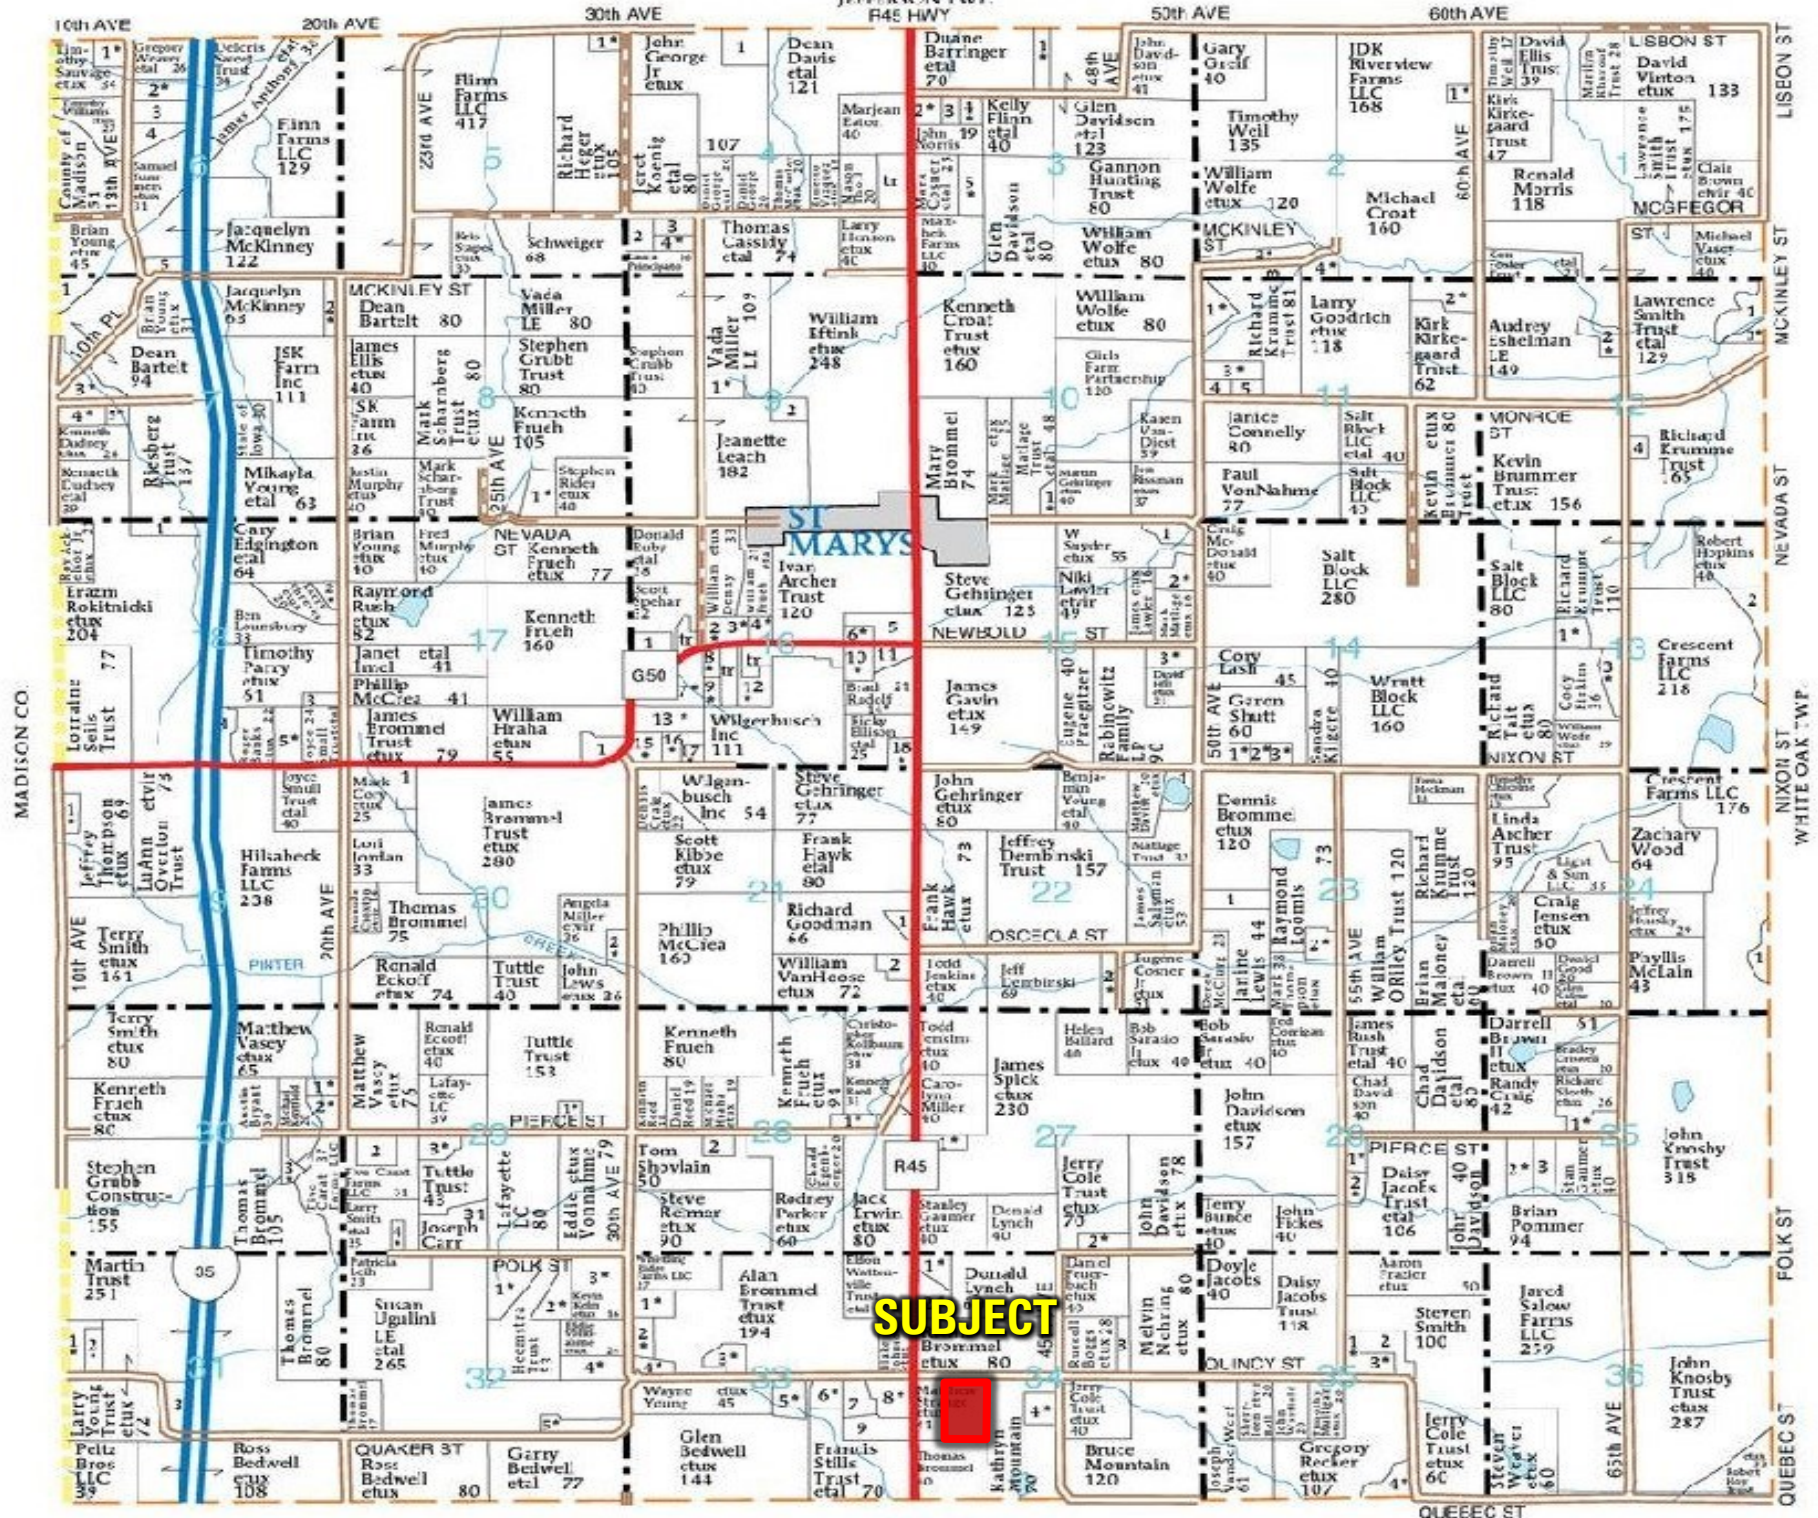

Jefferson Twp. R45 Hwy

**SUBJECT**

MADISON CO.

JEFFERSON TWP.

WHITE OAK TWP.

QUEBEC ST