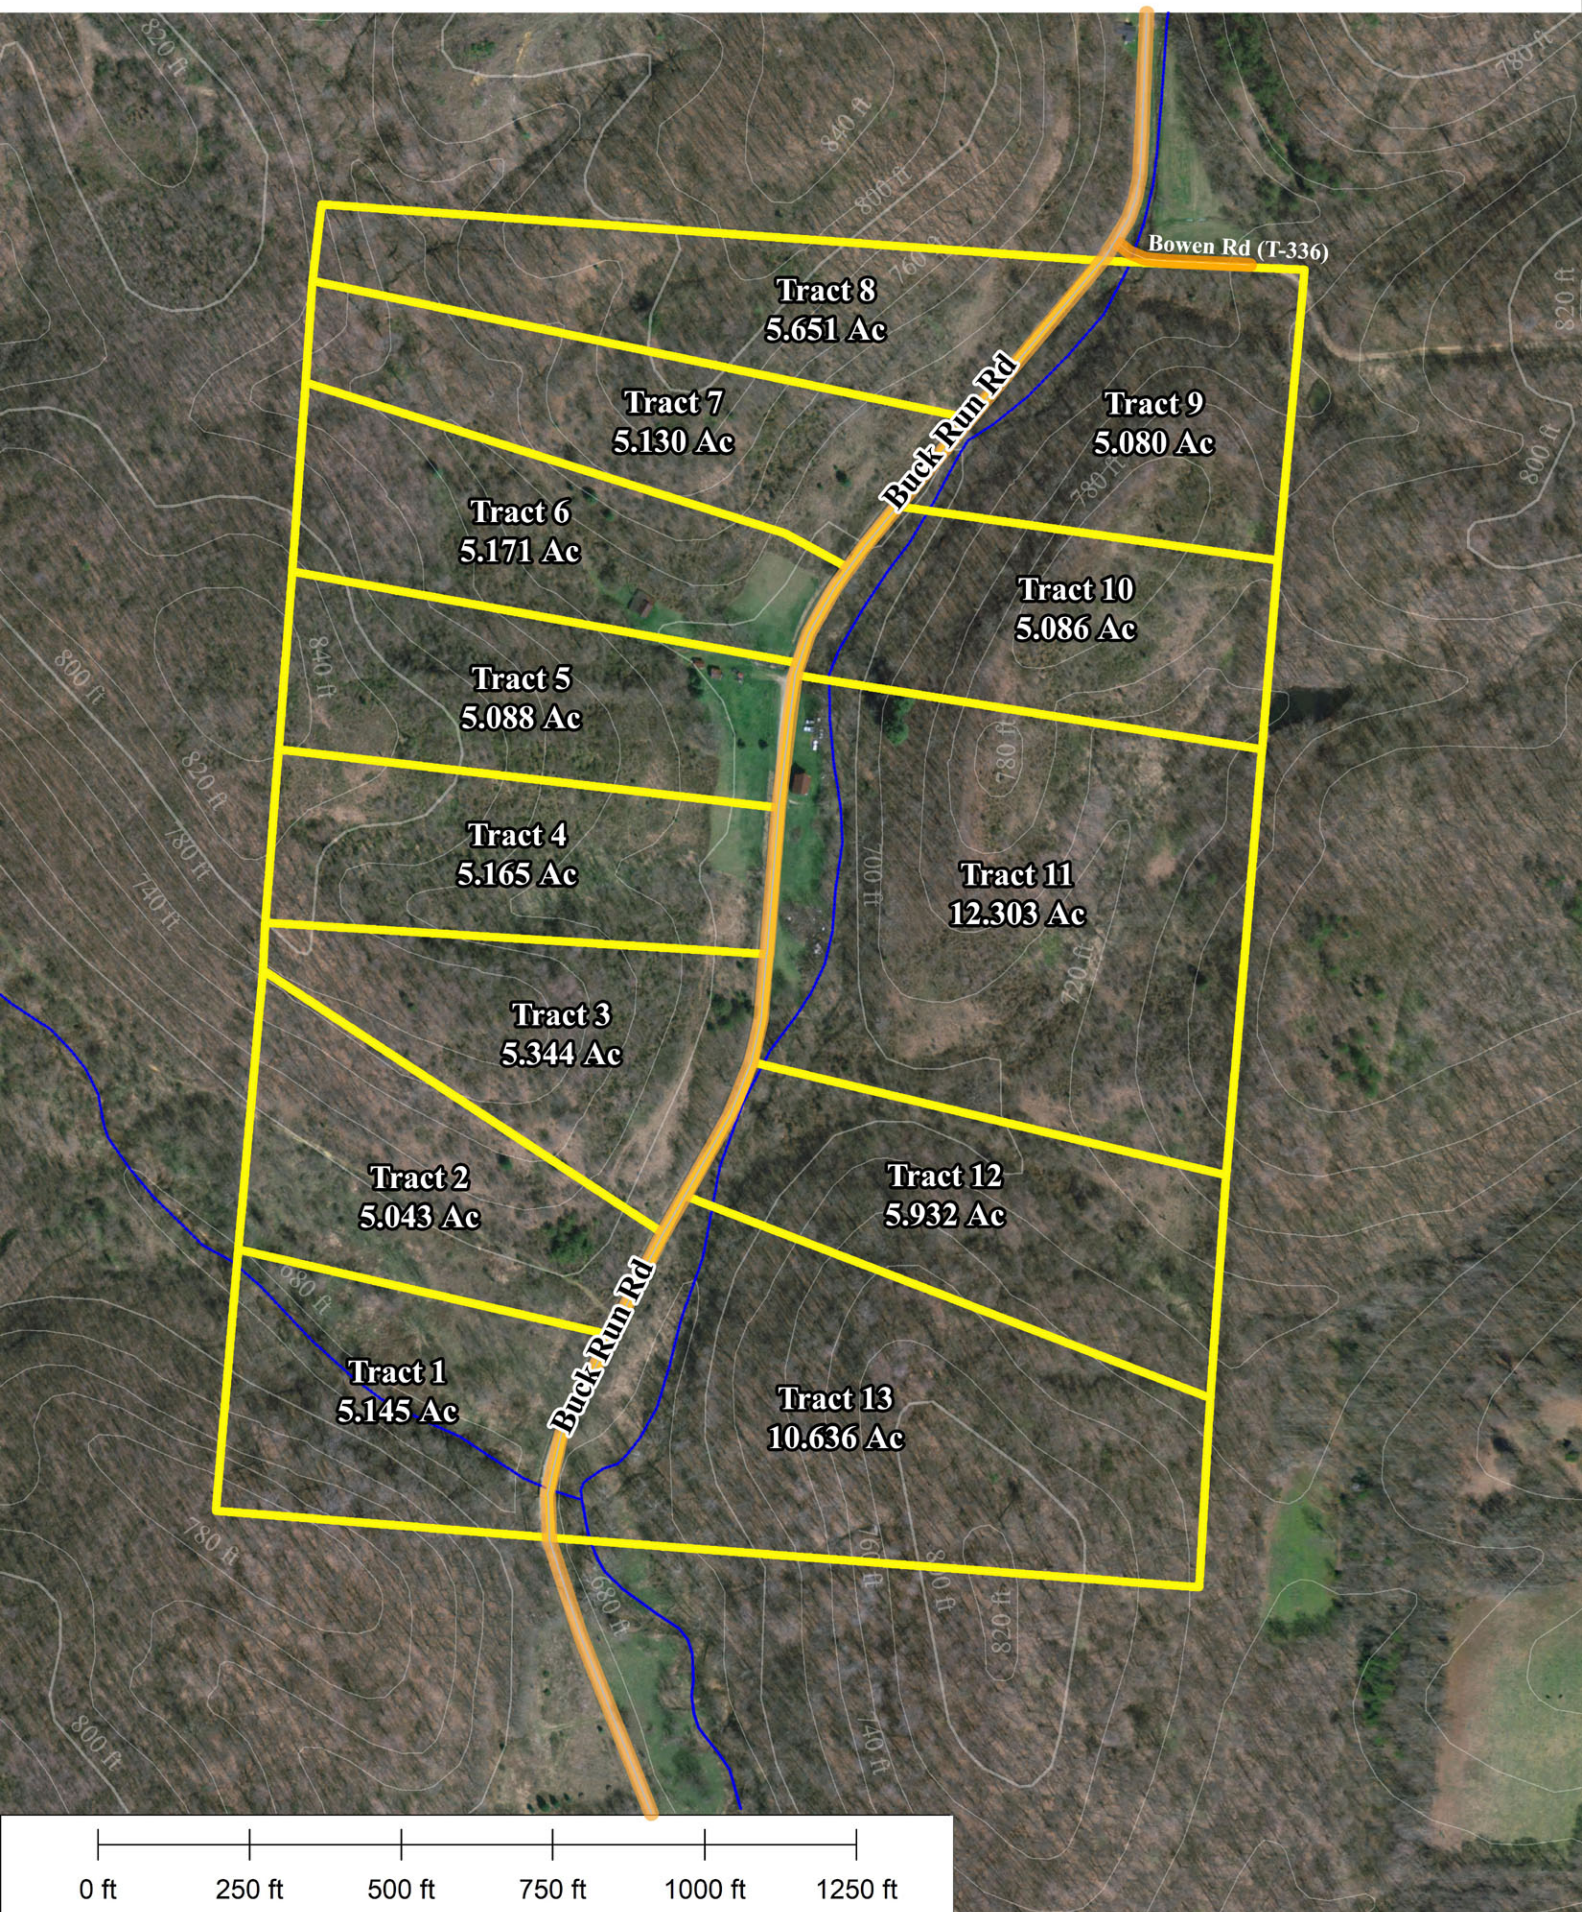

The Woods at Buck Run - Meigs Co

0 ft 250 ft 500 ft 750 ft 1000 ft 1250 ft