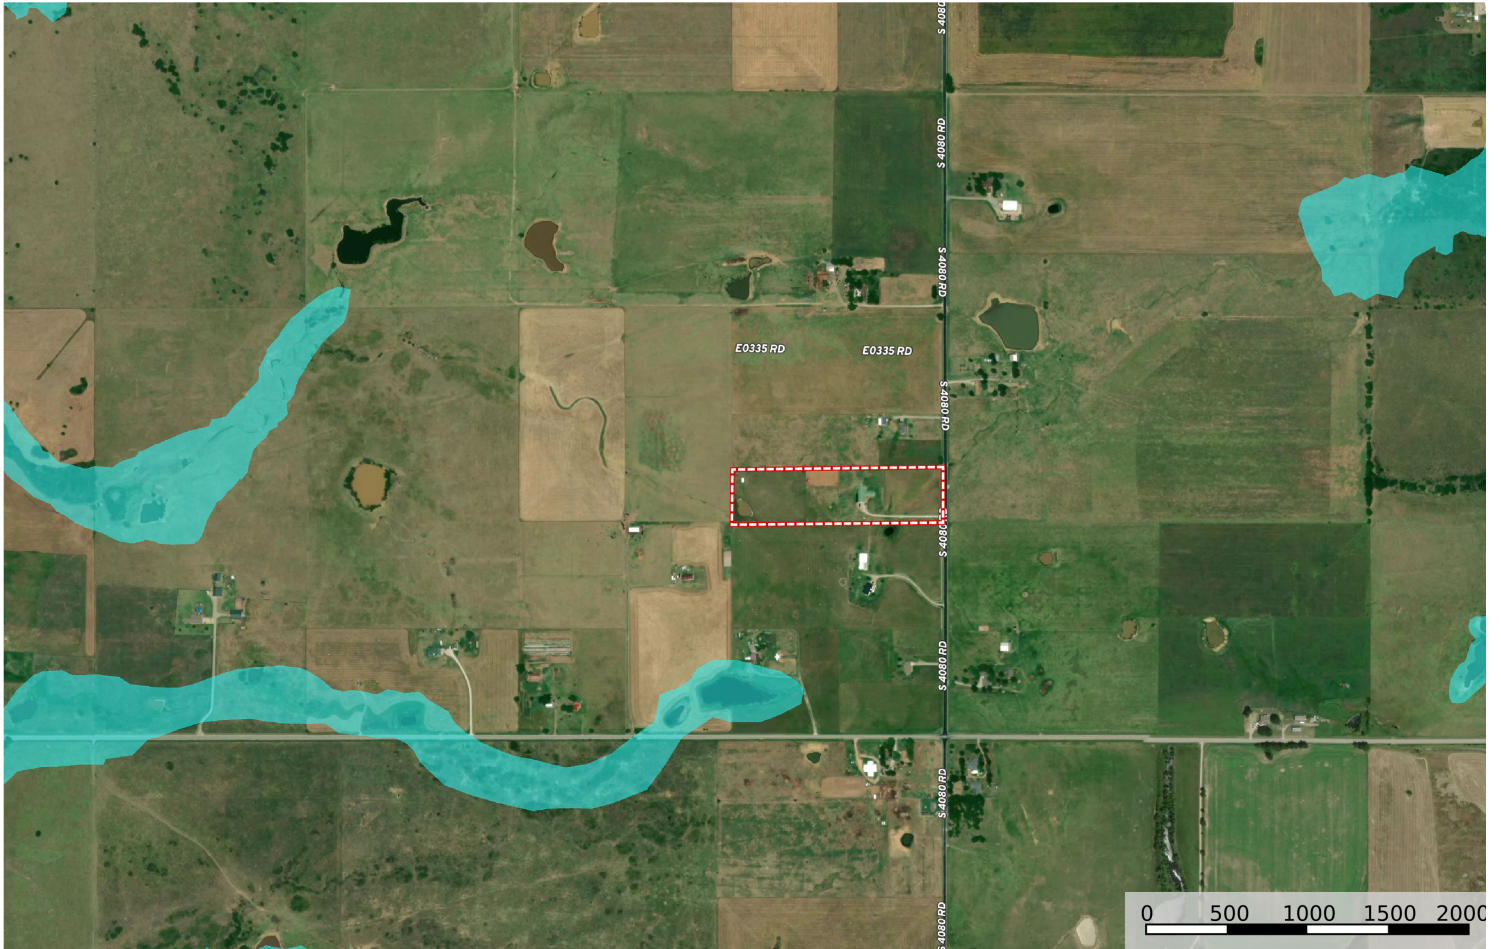

Majestic
Oklahoma, 10 AC +/-

- Boundary
- 100 Year Floodplain
- 500 Year Floodplain
- Floodway
- Special
- Unmapped/ Not Included

Chuck Bellatti
P: 918-273-2344   gotlandok@gmail.com   111 S. Ash St. Nowata, OK 74048