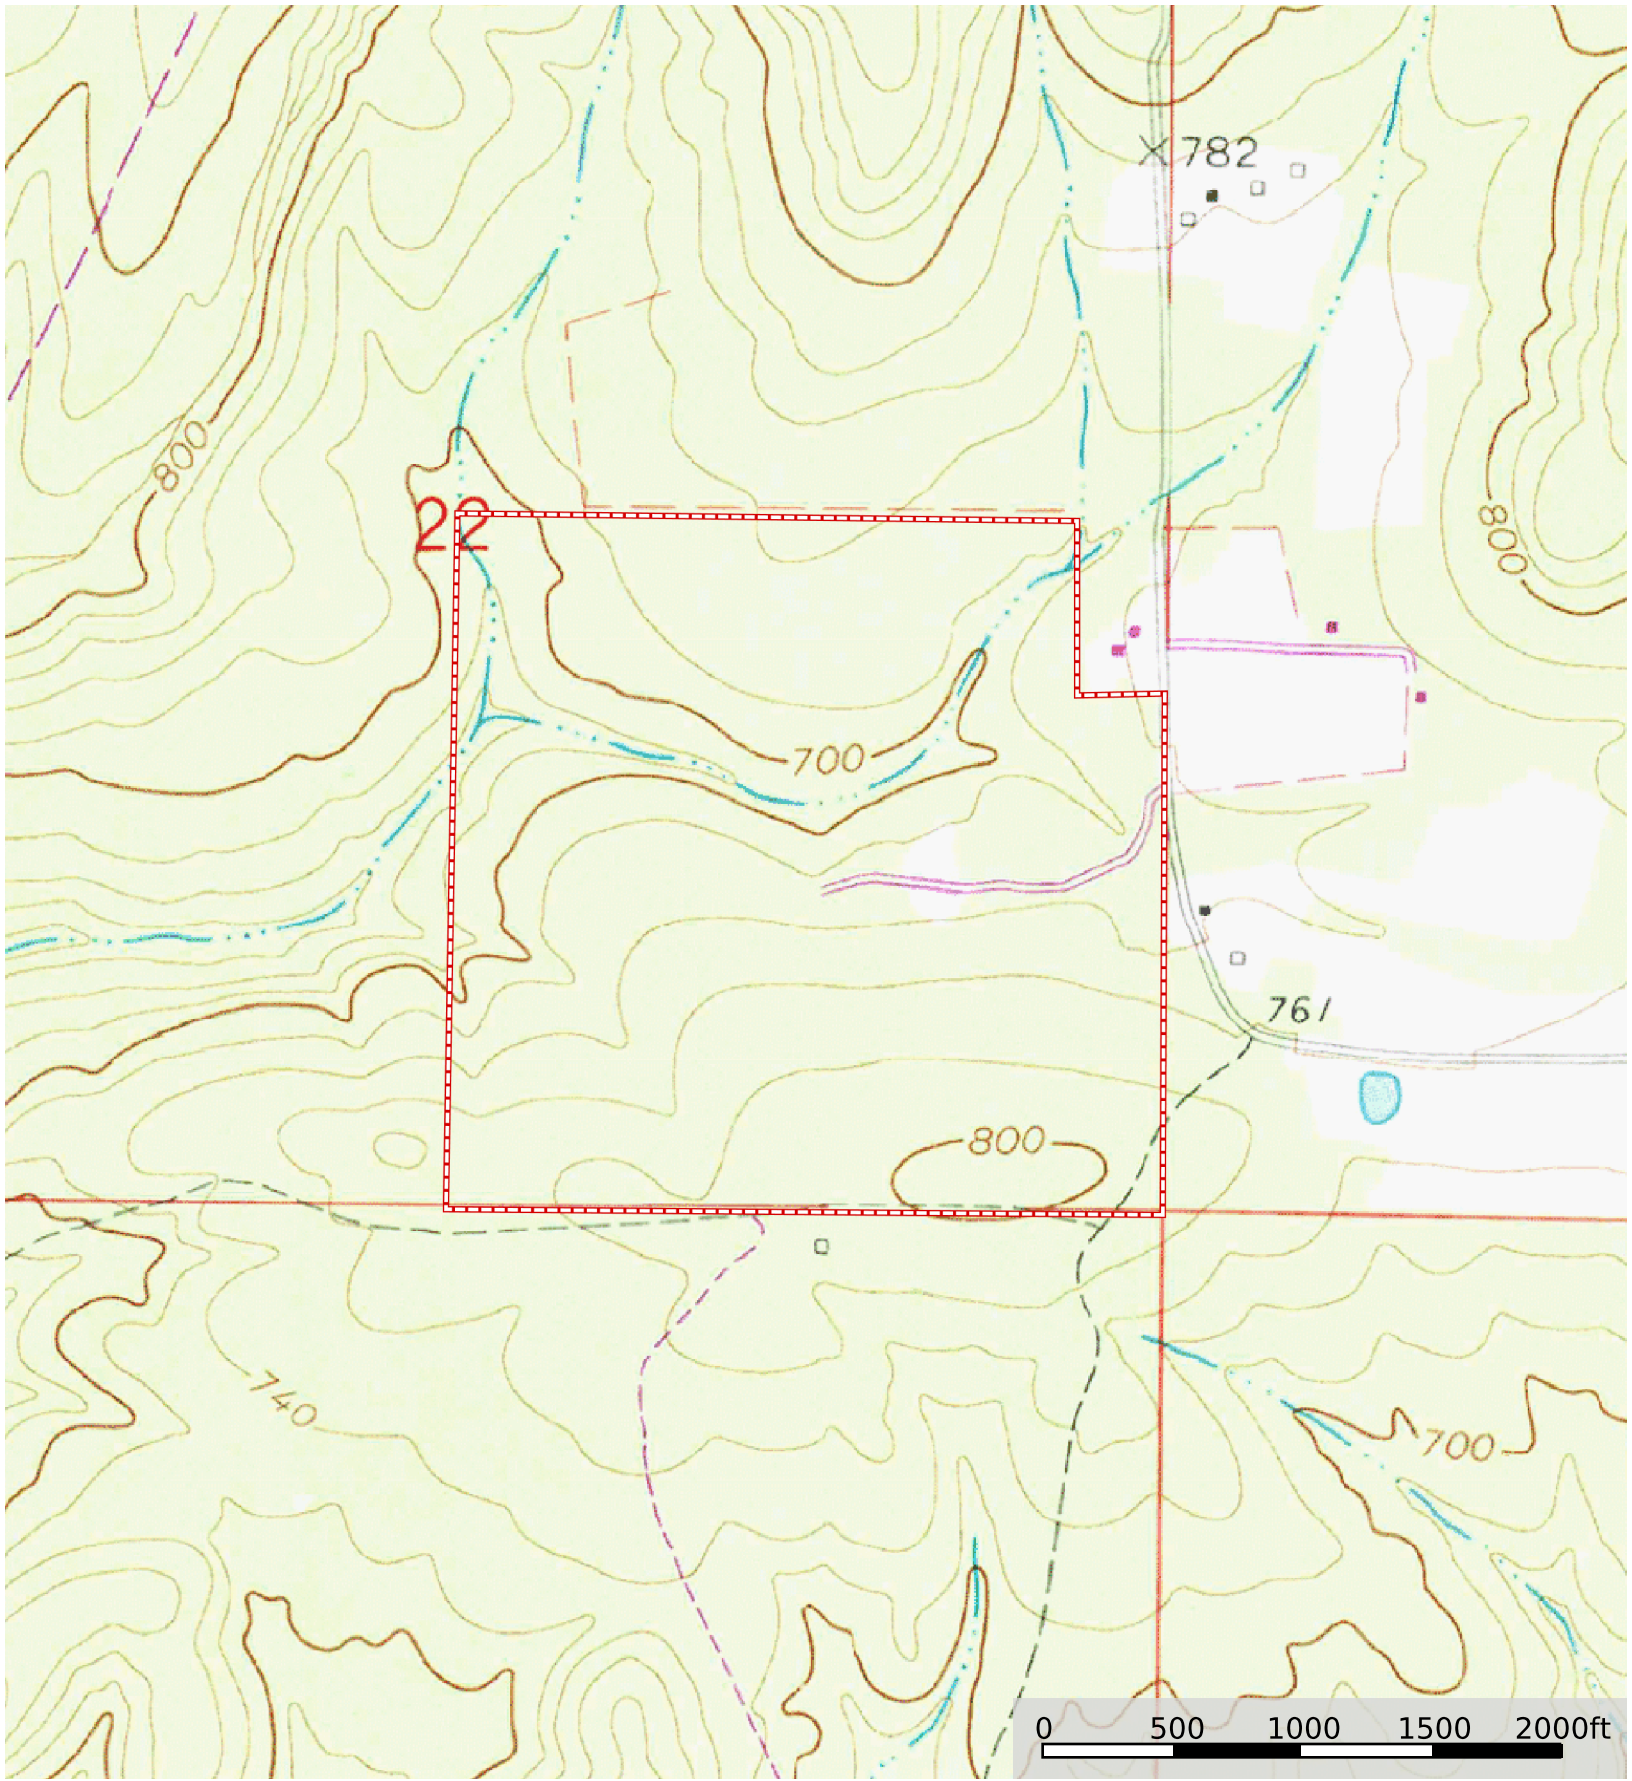

Jamestown Loop

Independence County, Arkansas, 154 AC +/-

Boundary