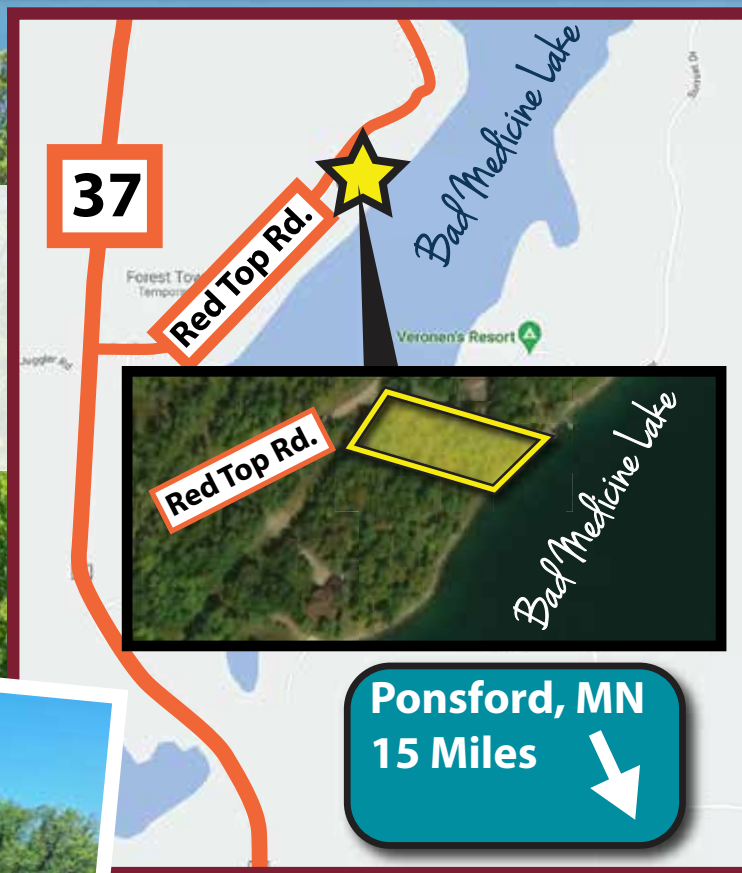

Online Only!

Bad Medicine Lake Lot • Becker County, MN

LAKE LOT AUCTION

Opens: Friday, July 1, 2022 – 8:00 a.m.

Closes: Thursday, July 7, 2022 – 1:00 p.m.

- 37267 Red Top Rd. • Ponsford, MN
- 150' of Shoreline
- 0.71 +/- Acre Lot
- Only 20 Miles from Itasca State Park!
- Subject to Prior Sale