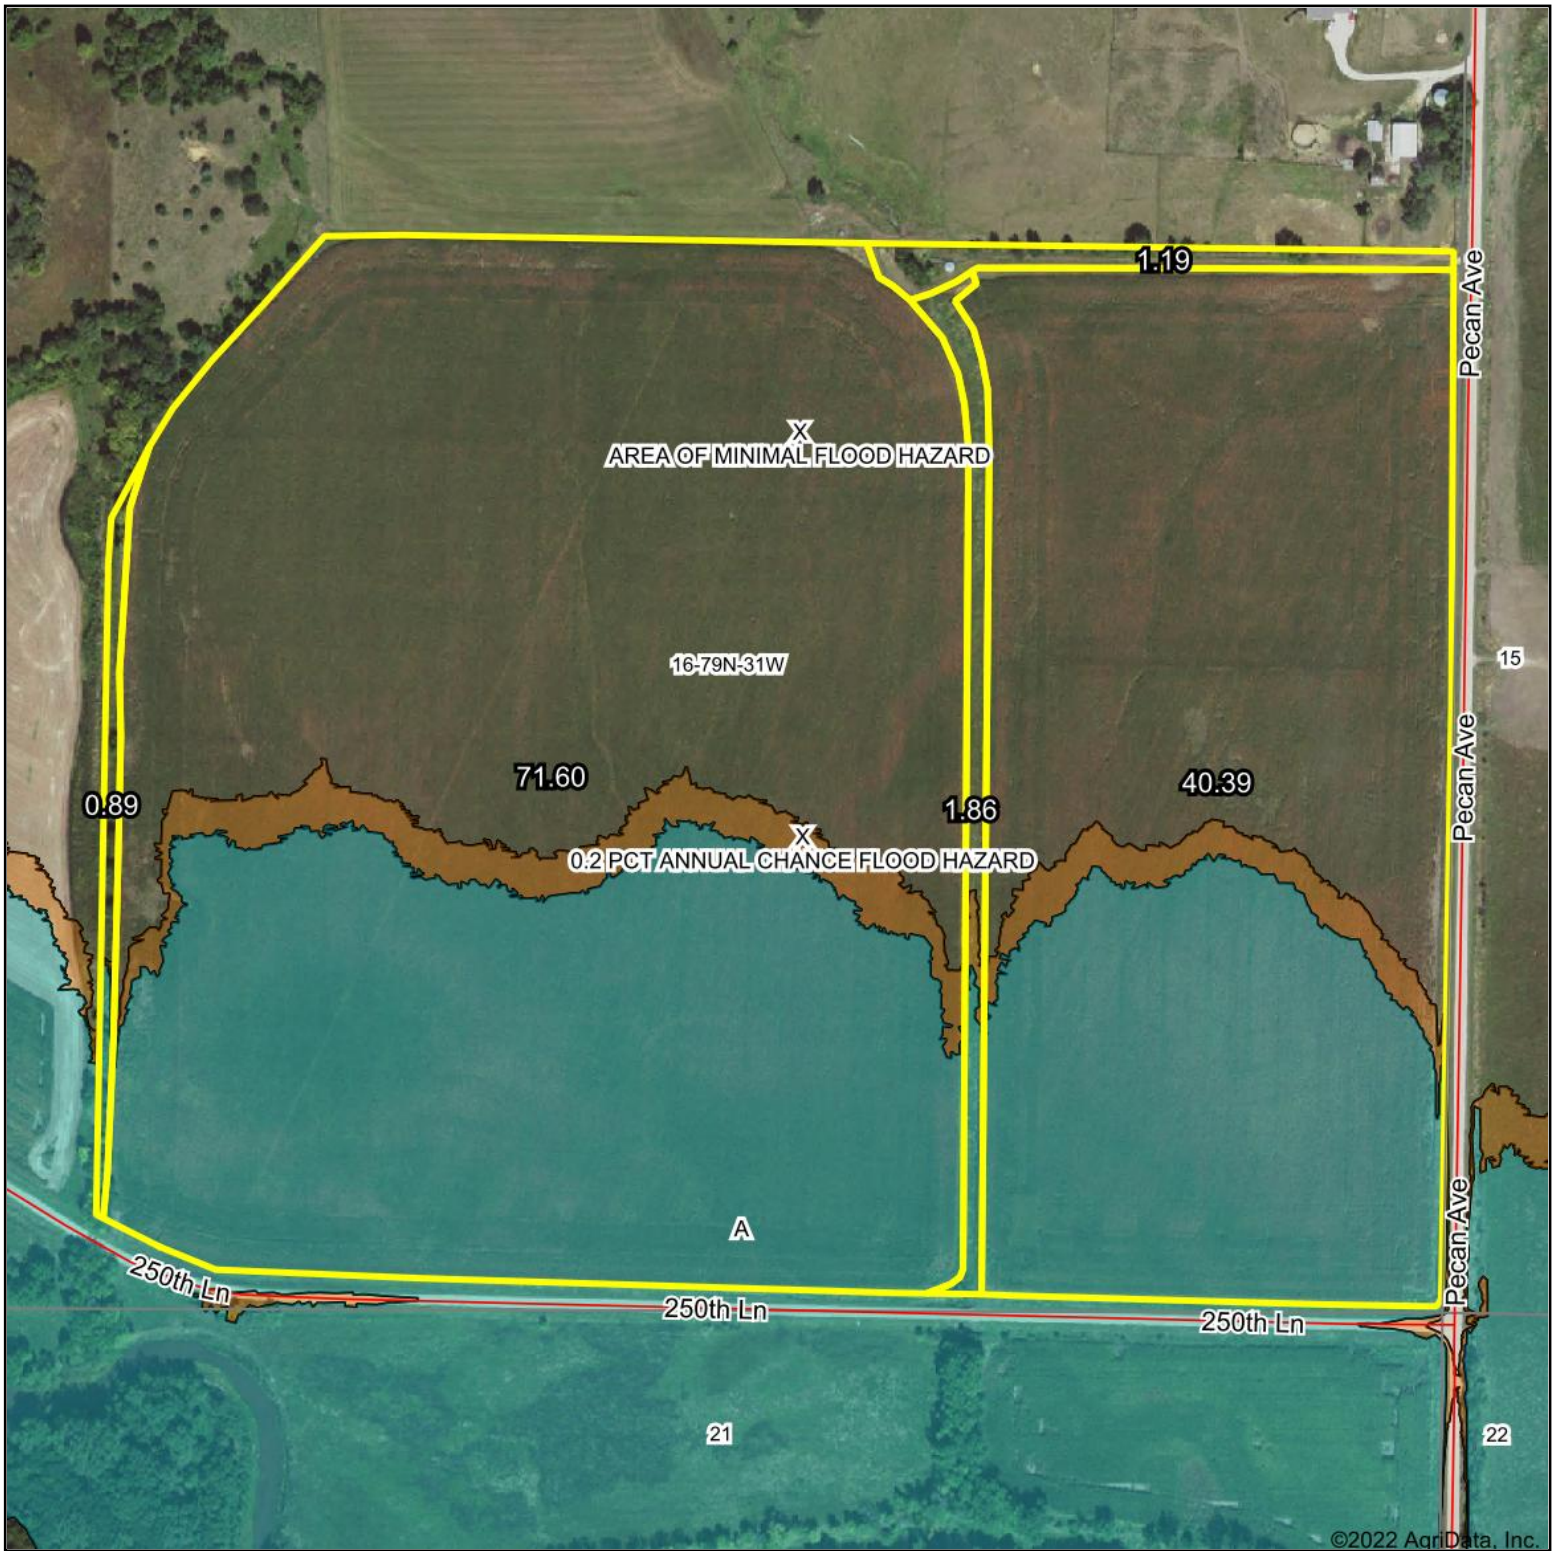

# Flood Map

Map Center: 41° 38' 52.43, -94° 27' 32.95

**16-79N-31W**  
**Guthrie County**  
**Iowa**

7/29/2022

© AgriData, Inc. 2021 www.AgriDataInc.com

Flood related information provided by FEMA