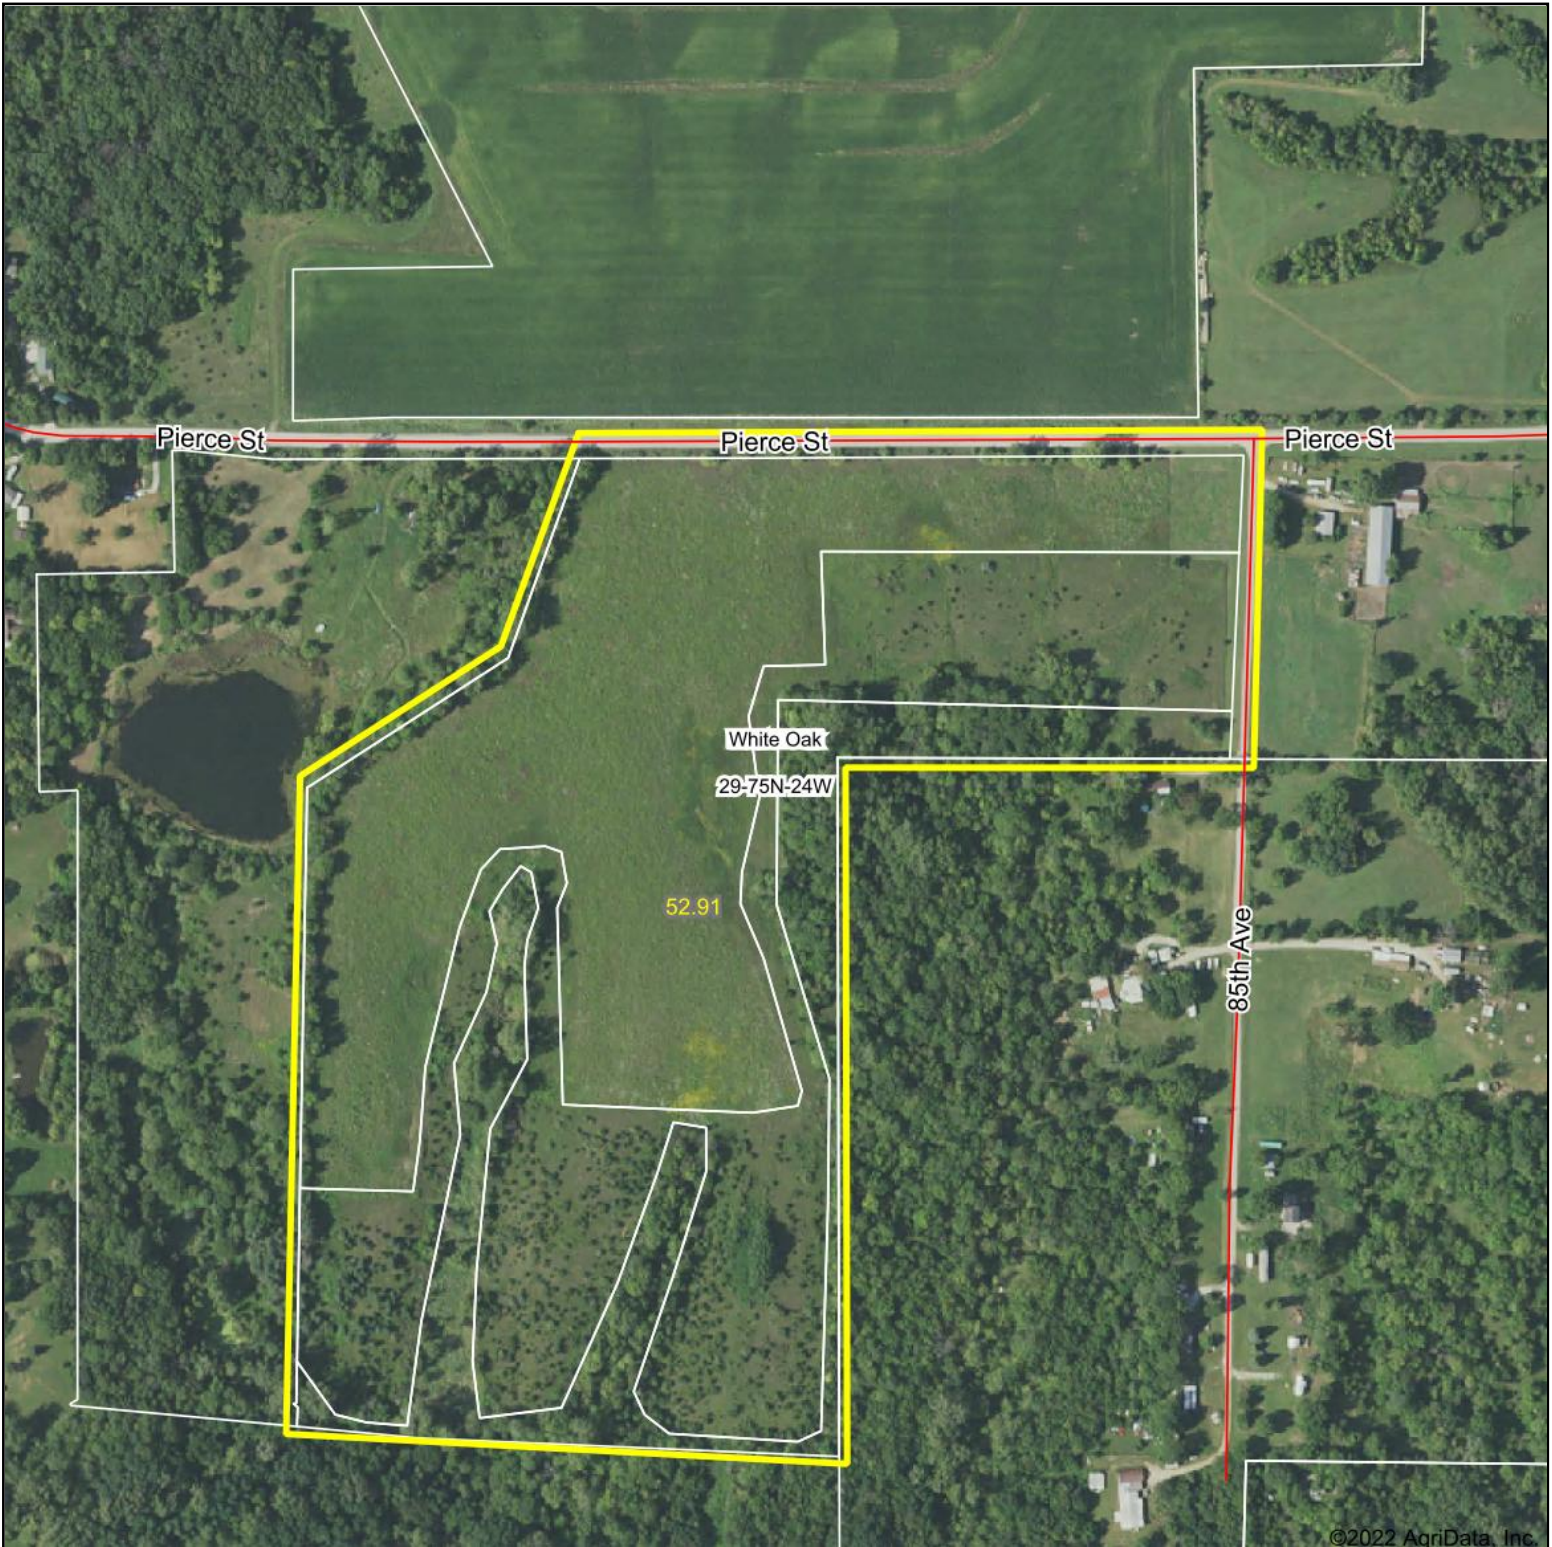

Aerial Map

Map Center: 41° 16' 8.16, -93° 38' 54.18

29-75N-24W
Warren County
Iowa

7/21/2022

Field borders provided by Farm Service Agency as of 5/21/2008.