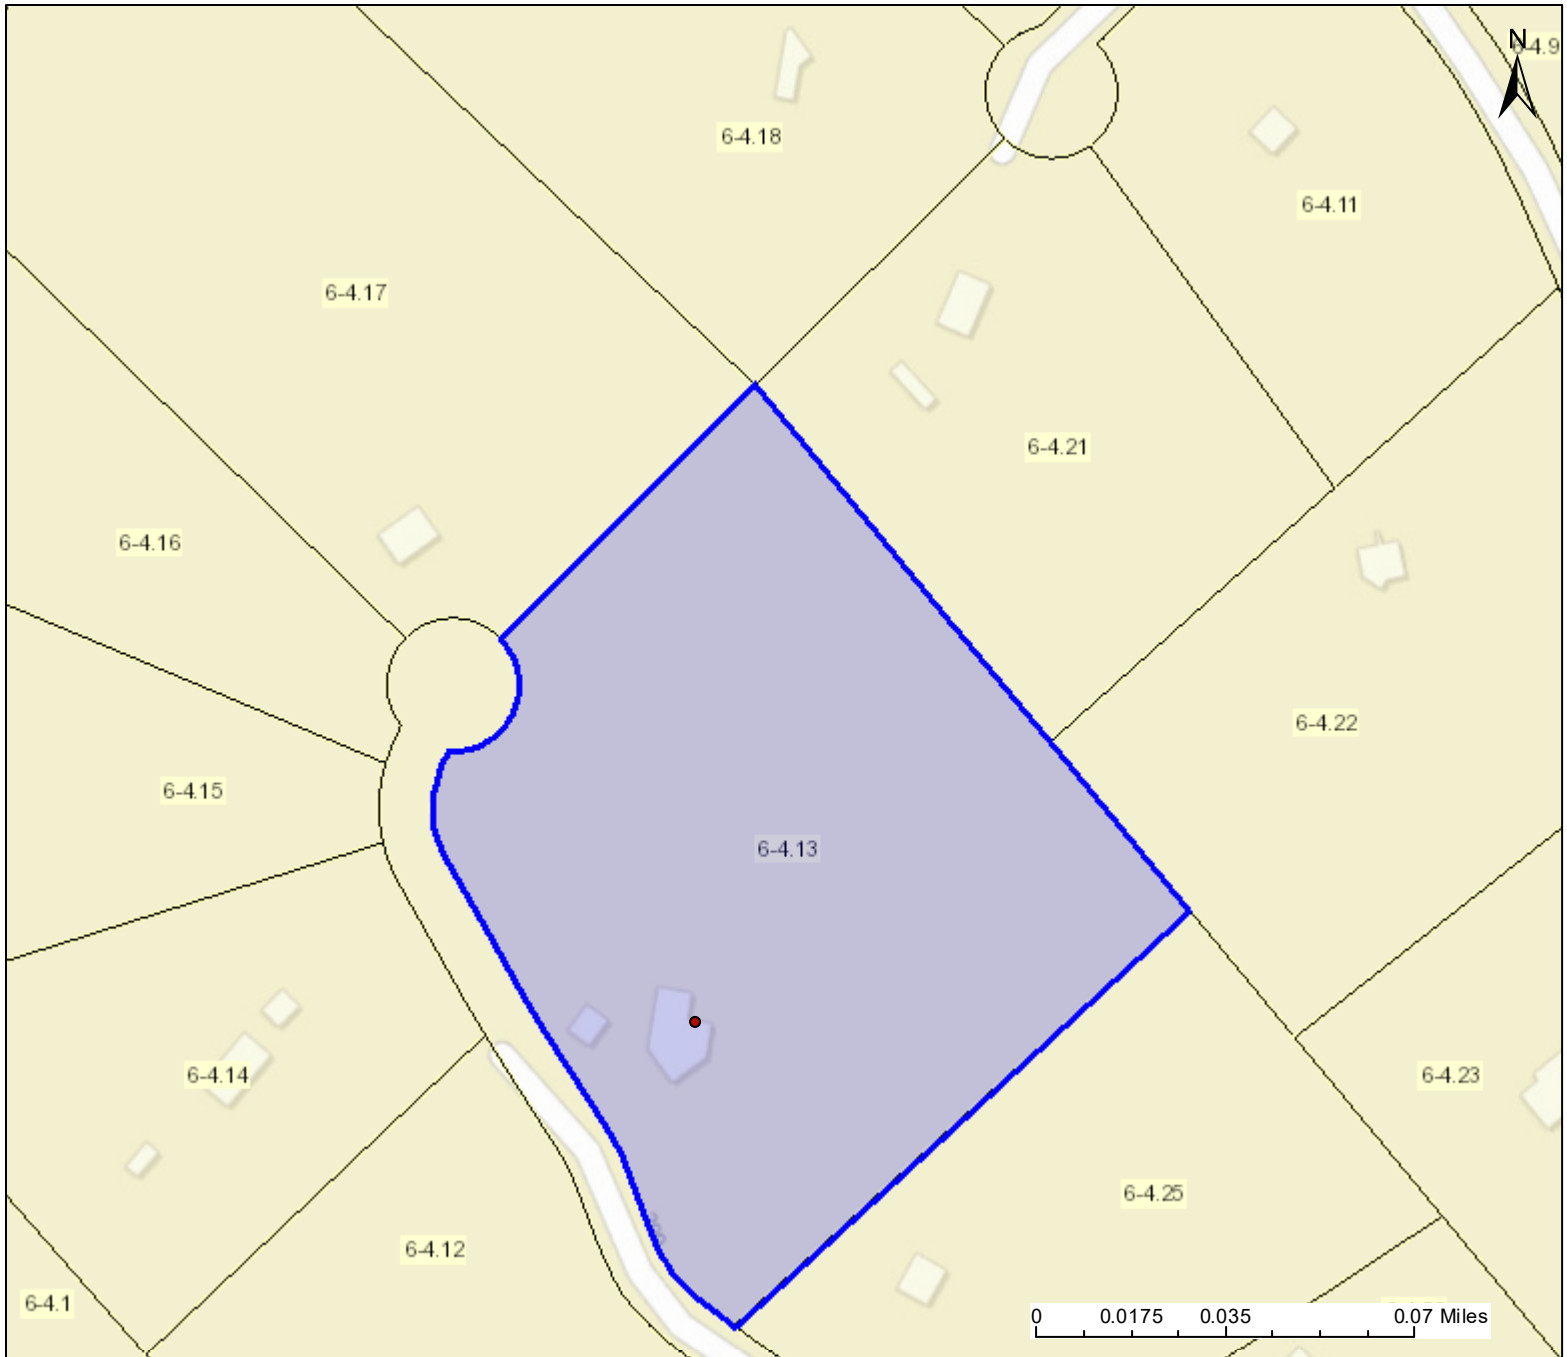

PARCEL ID: 14-01-0006-0004-0013

User Notes:

Legend

WVParcels

Map created on April 1, 2022

Owner(s):

HAINES CARL W & VICKI A (LIFE) & BREWER JESSICA ETAL

Address:

188 SCENIC VIEW LN

Class Type:

Residential

Legal Description:

5.20 AC LOTS 8 & 9; THE CEDARS SD (CC CONS)