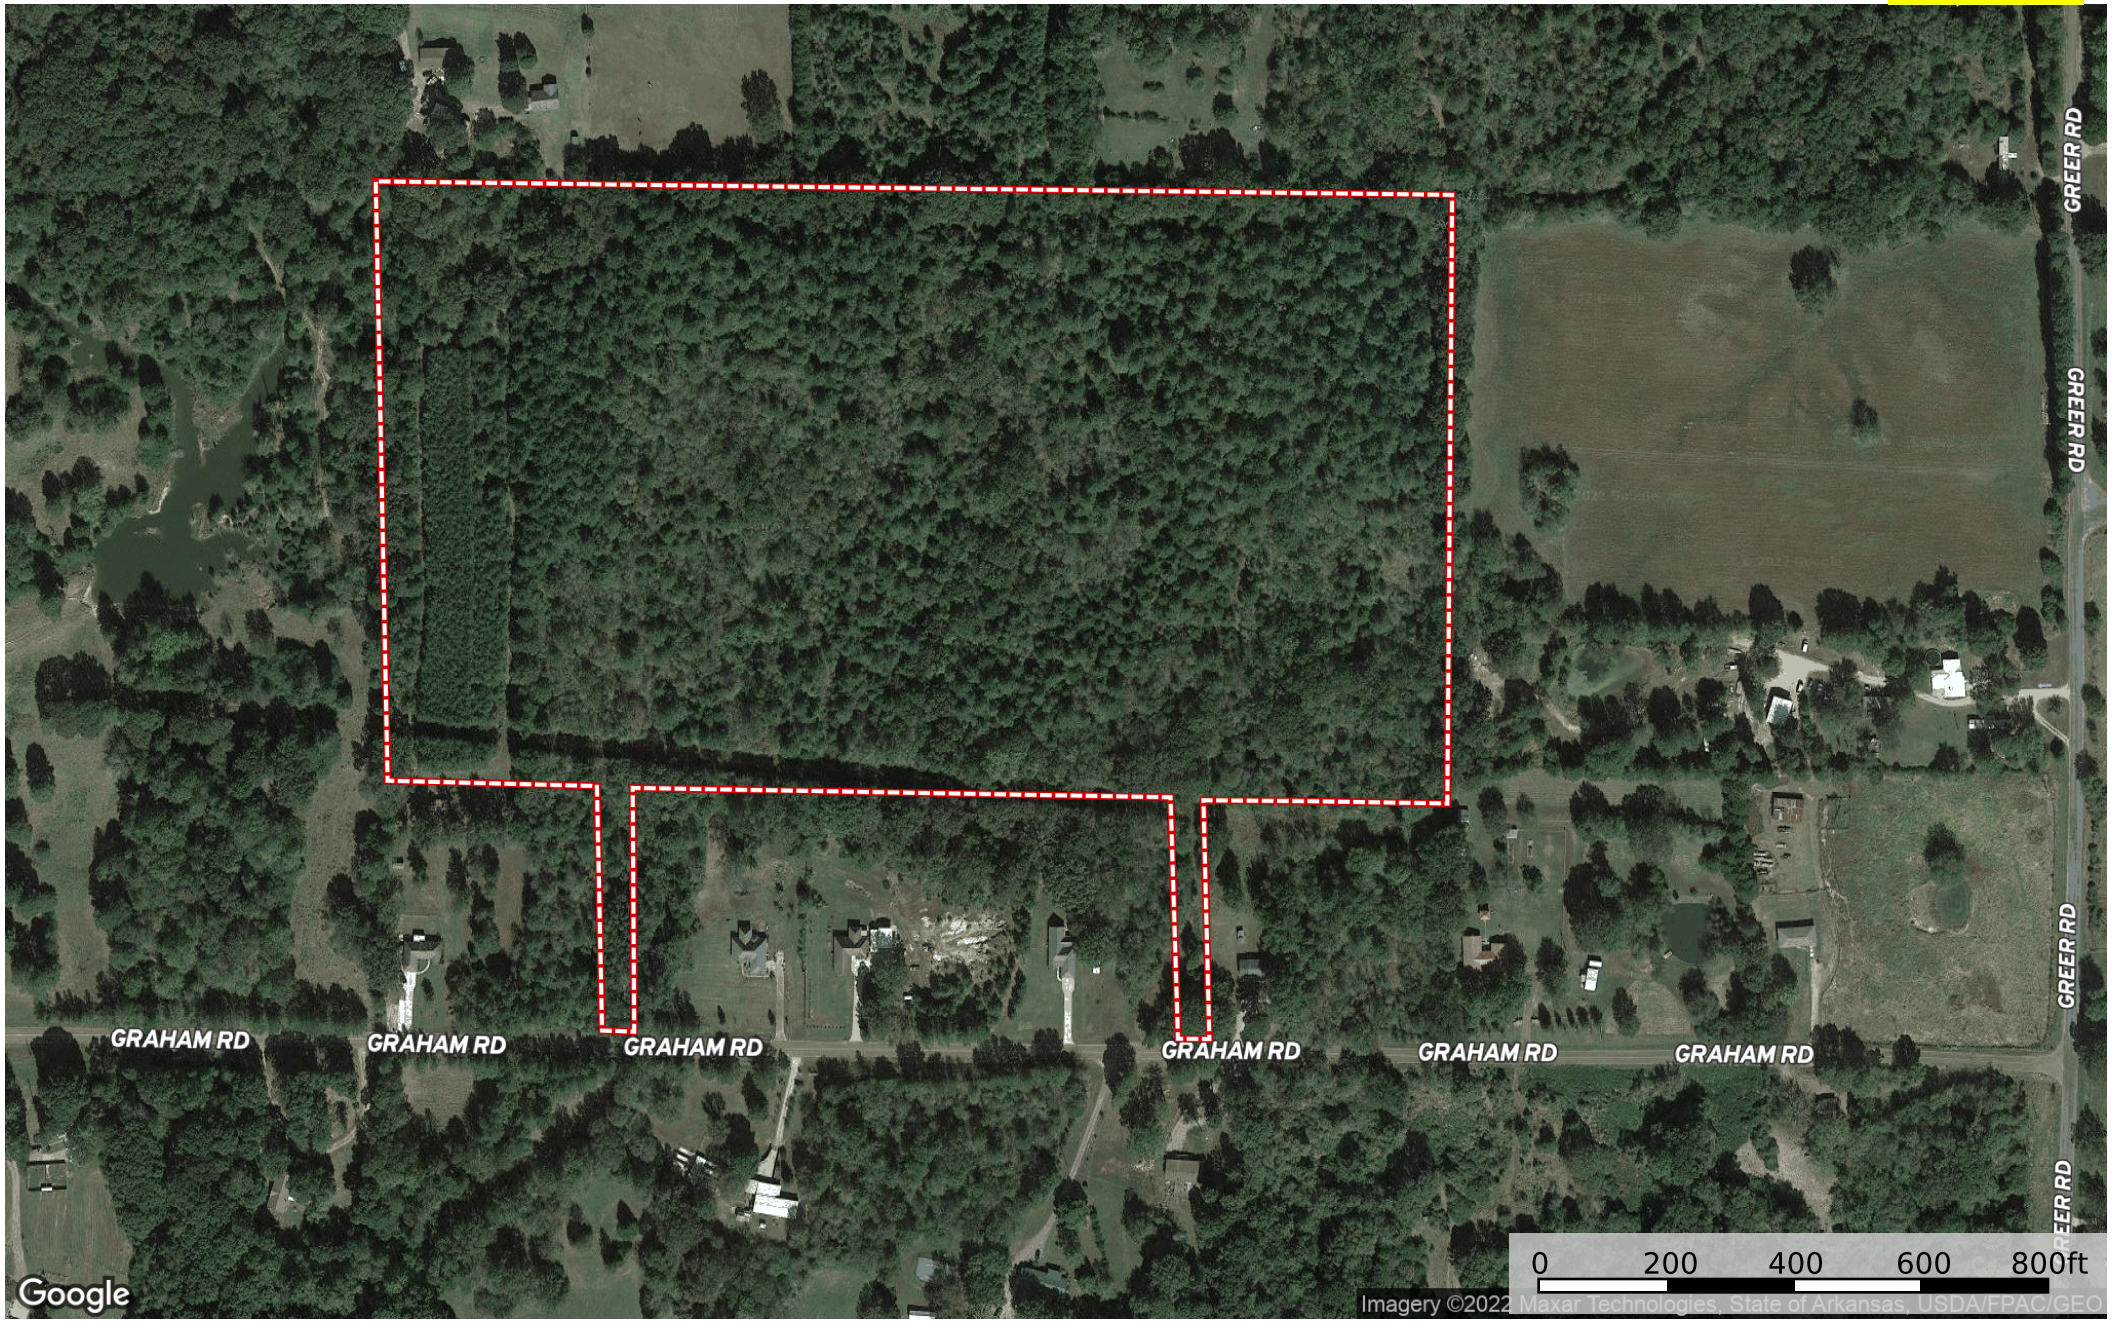

37.5 acres Graham Rd.
Tate County, Mississippi, 37.5 AC +/-

Google

Imagery ©2022 Maxar Technologies, State of Arkansas, USDA/FPAC/GEO

Boundary

Jason Burch
P: 662-274-4935

The information contained herein was obtained from sources deemed to be reliable. MapRight Services makes no warranties or guarantees as to the completeness or accuracy thereof.