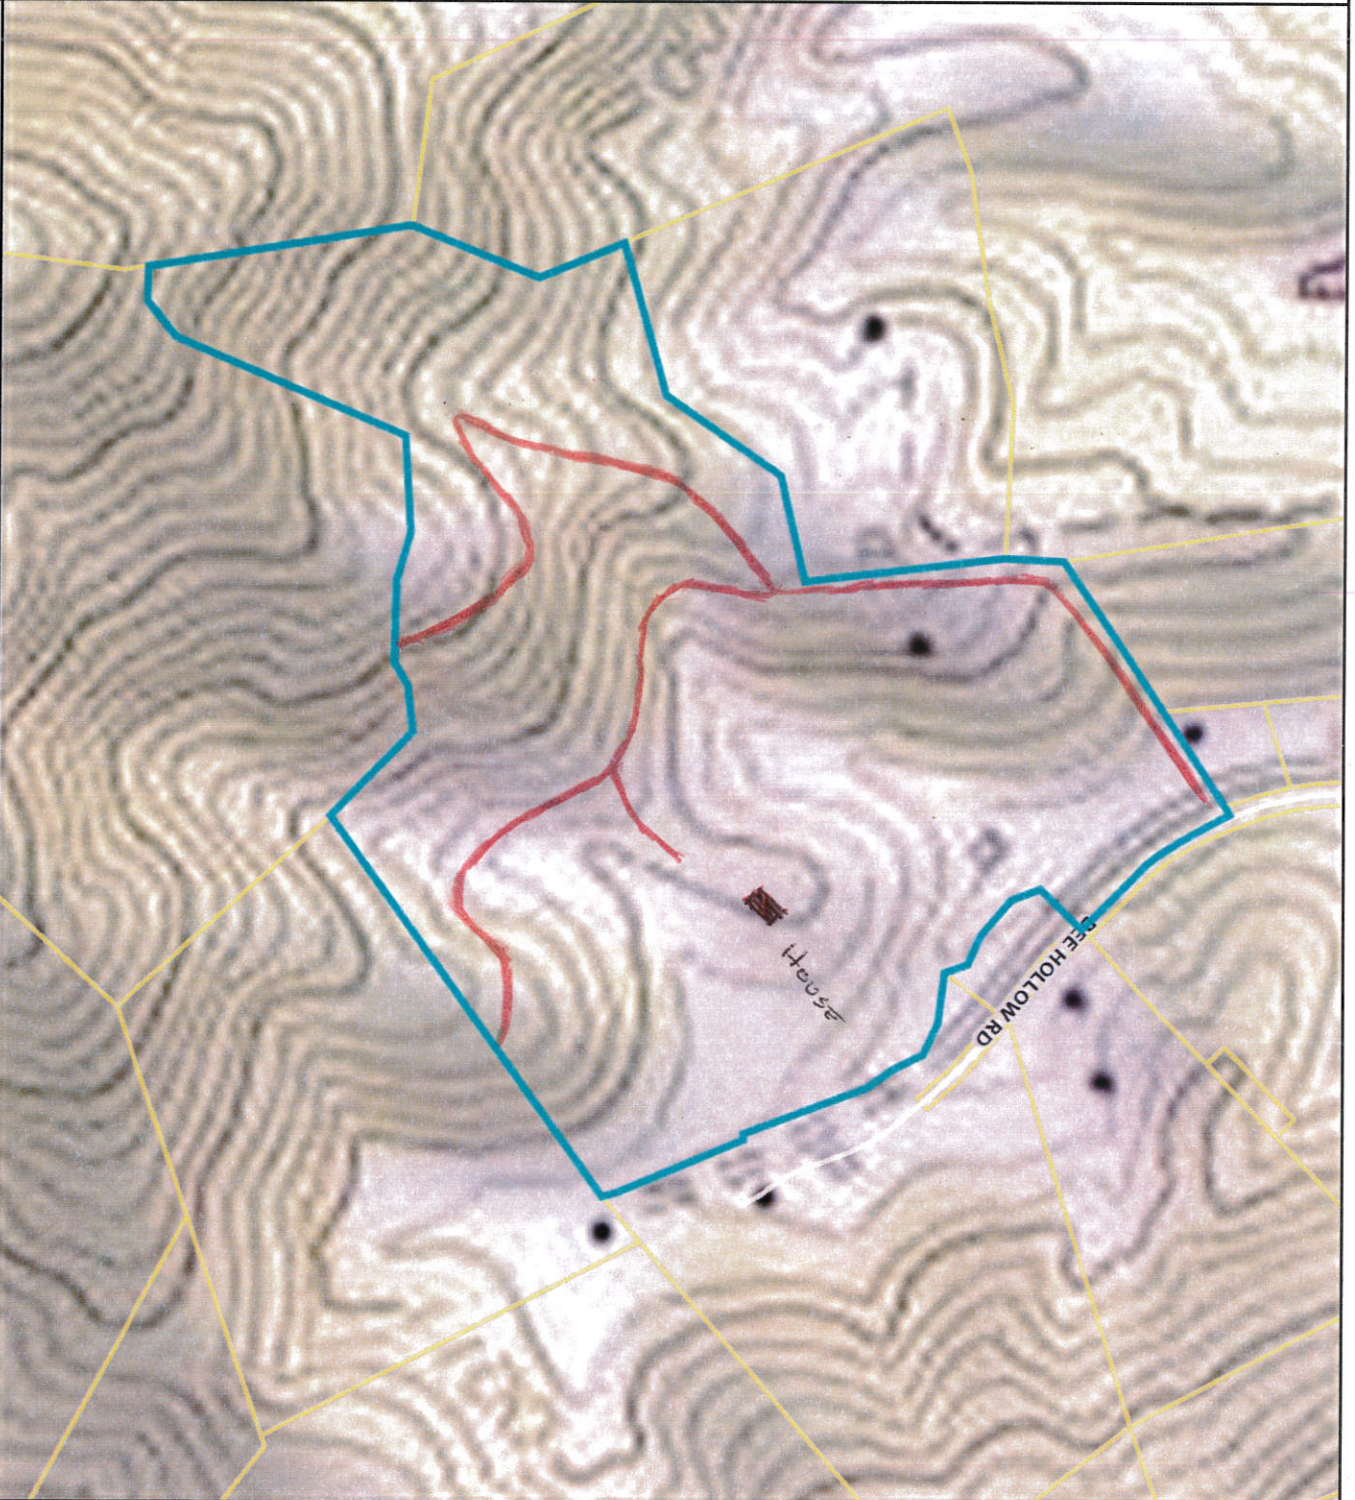

Bedford, VA

Legend

- E911 Address
- Highway
- Blue Ridge Parkway
- US Primary
- Virginia Primary
- Roads
- Driveway
- Parcels - County
- Parcels - Town
- Public School Boundary

Red = 4 WHEELER
PATH

Blue Lines Along TRAILS
Two Flats AT INTERSECTION
THREE Flats AT END

Title:

DISCLAIMER: This drawing is neither a legally recorded map nor a survey and is not intended to be used as such. The information displayed is a compilation of records information, and data obtained from various sources, and Bedford County is not responsible for its accuracy or how current it may be.