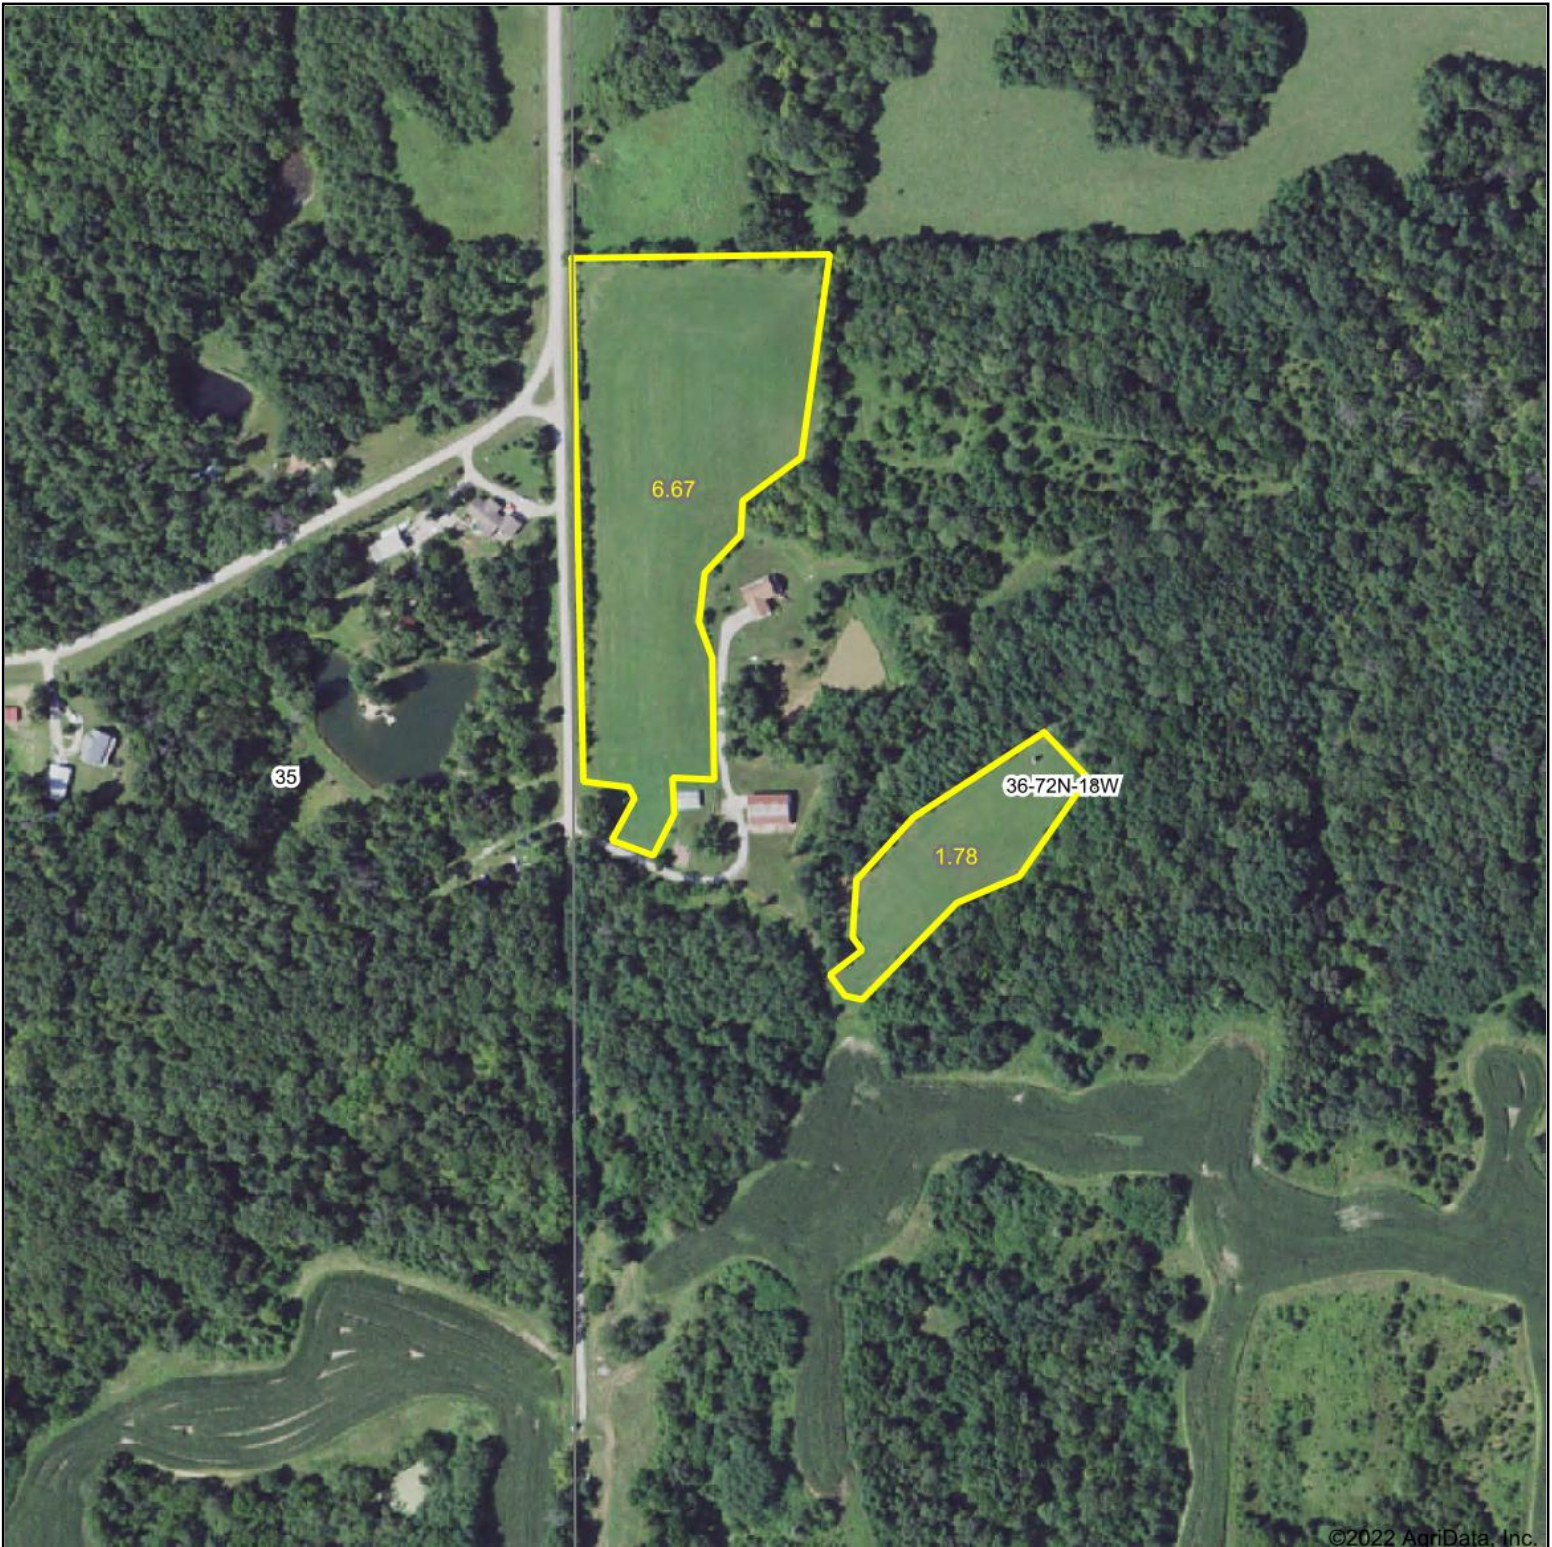

Aerial Map

Hawkeye Farm Mgmt & Real Estate

Map Center: 40° 59' 41.98, -92° 53' 11.98

36-72N-18W
Monroe County
Iowa

9/30/2022

Maps Provided By:

© AgriData, Inc. 2021 www.AgriDataInc.com