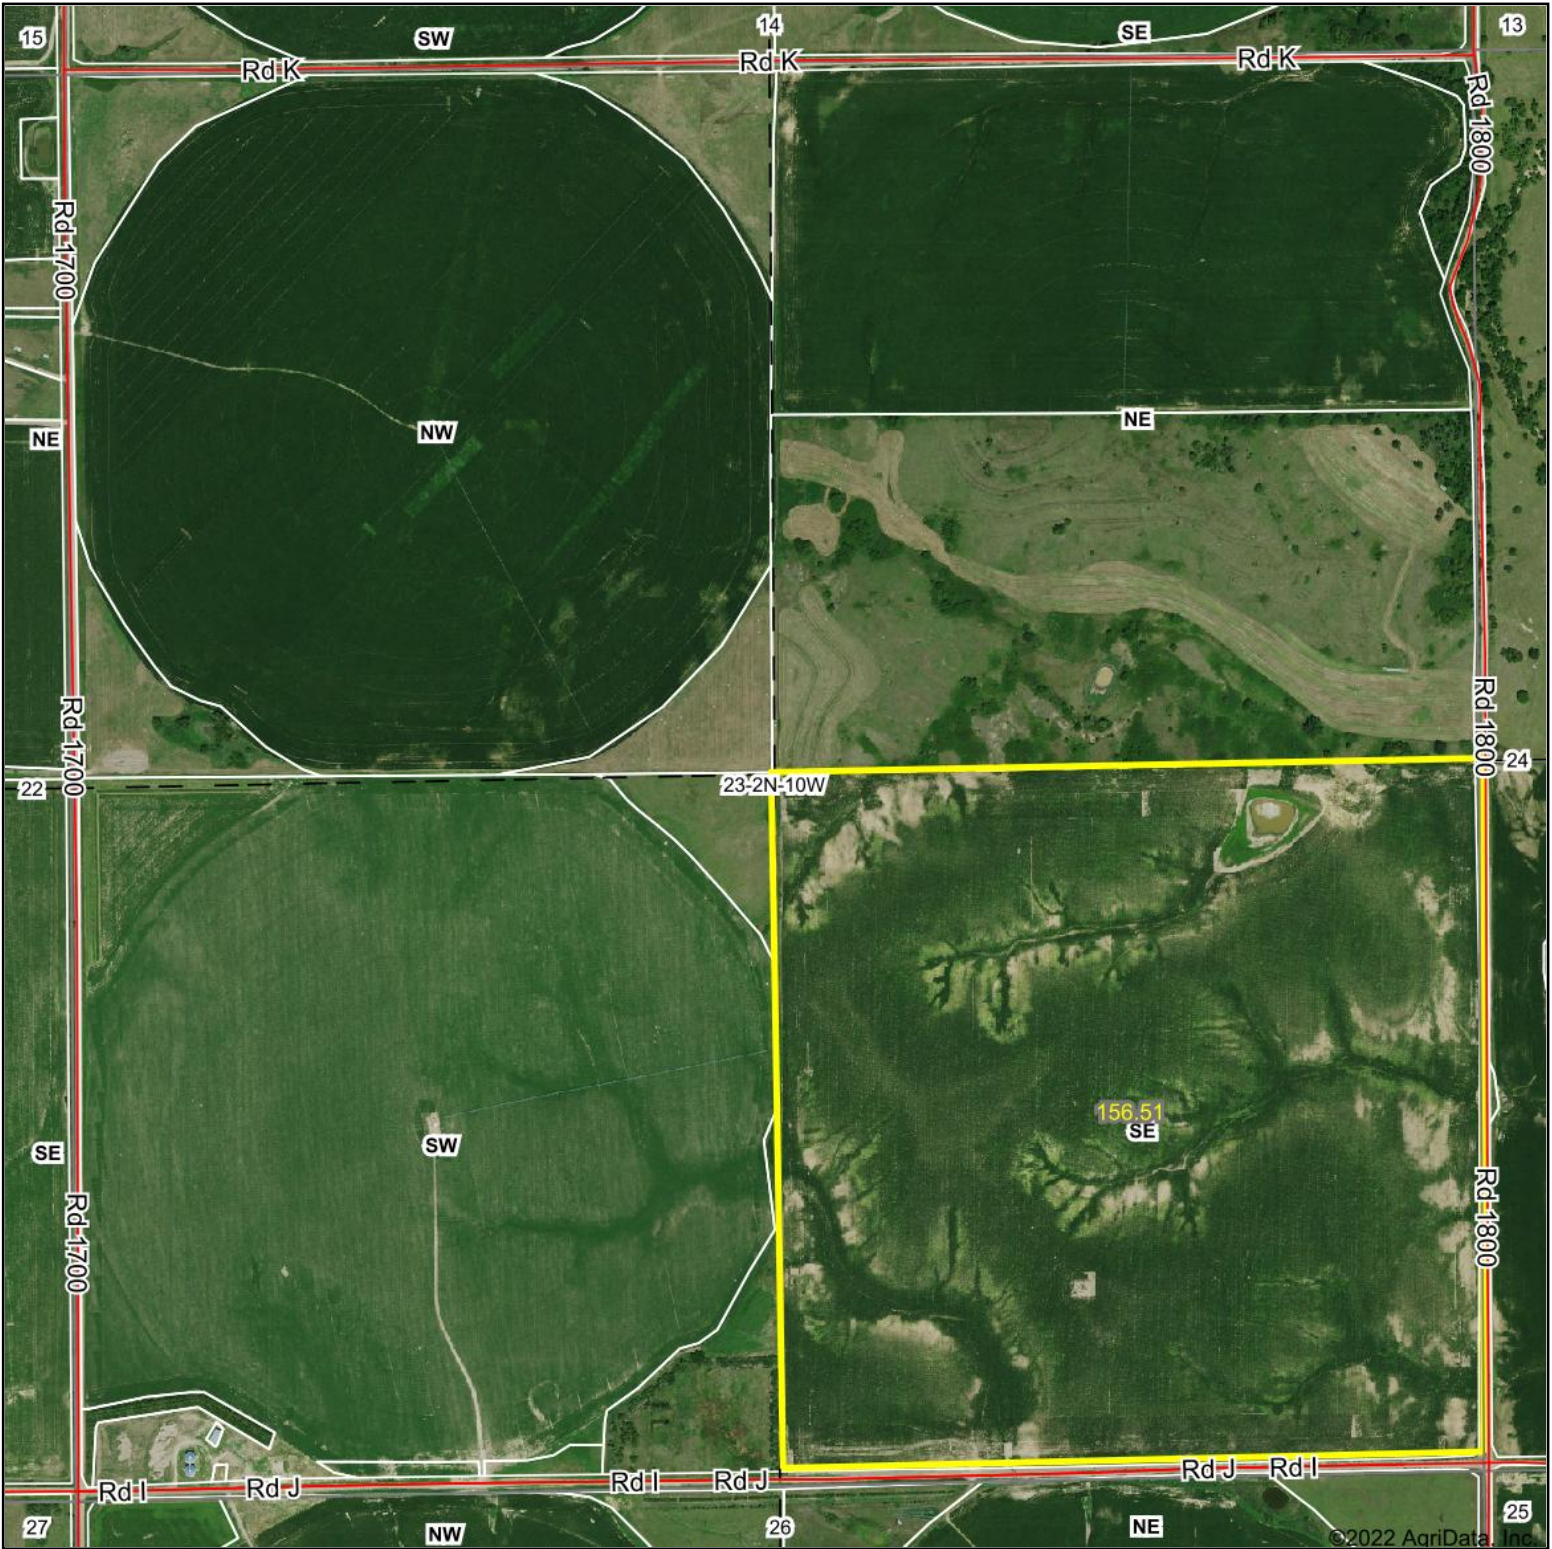

Aerial Map

©2022 AgriData, Inc.

Map Center: 40.125364, -98.415440

23-2N-10W
Webster County
Nebraska

9/16/2022

Field borders provided by Farm Service Agency as of 5/21/2008.