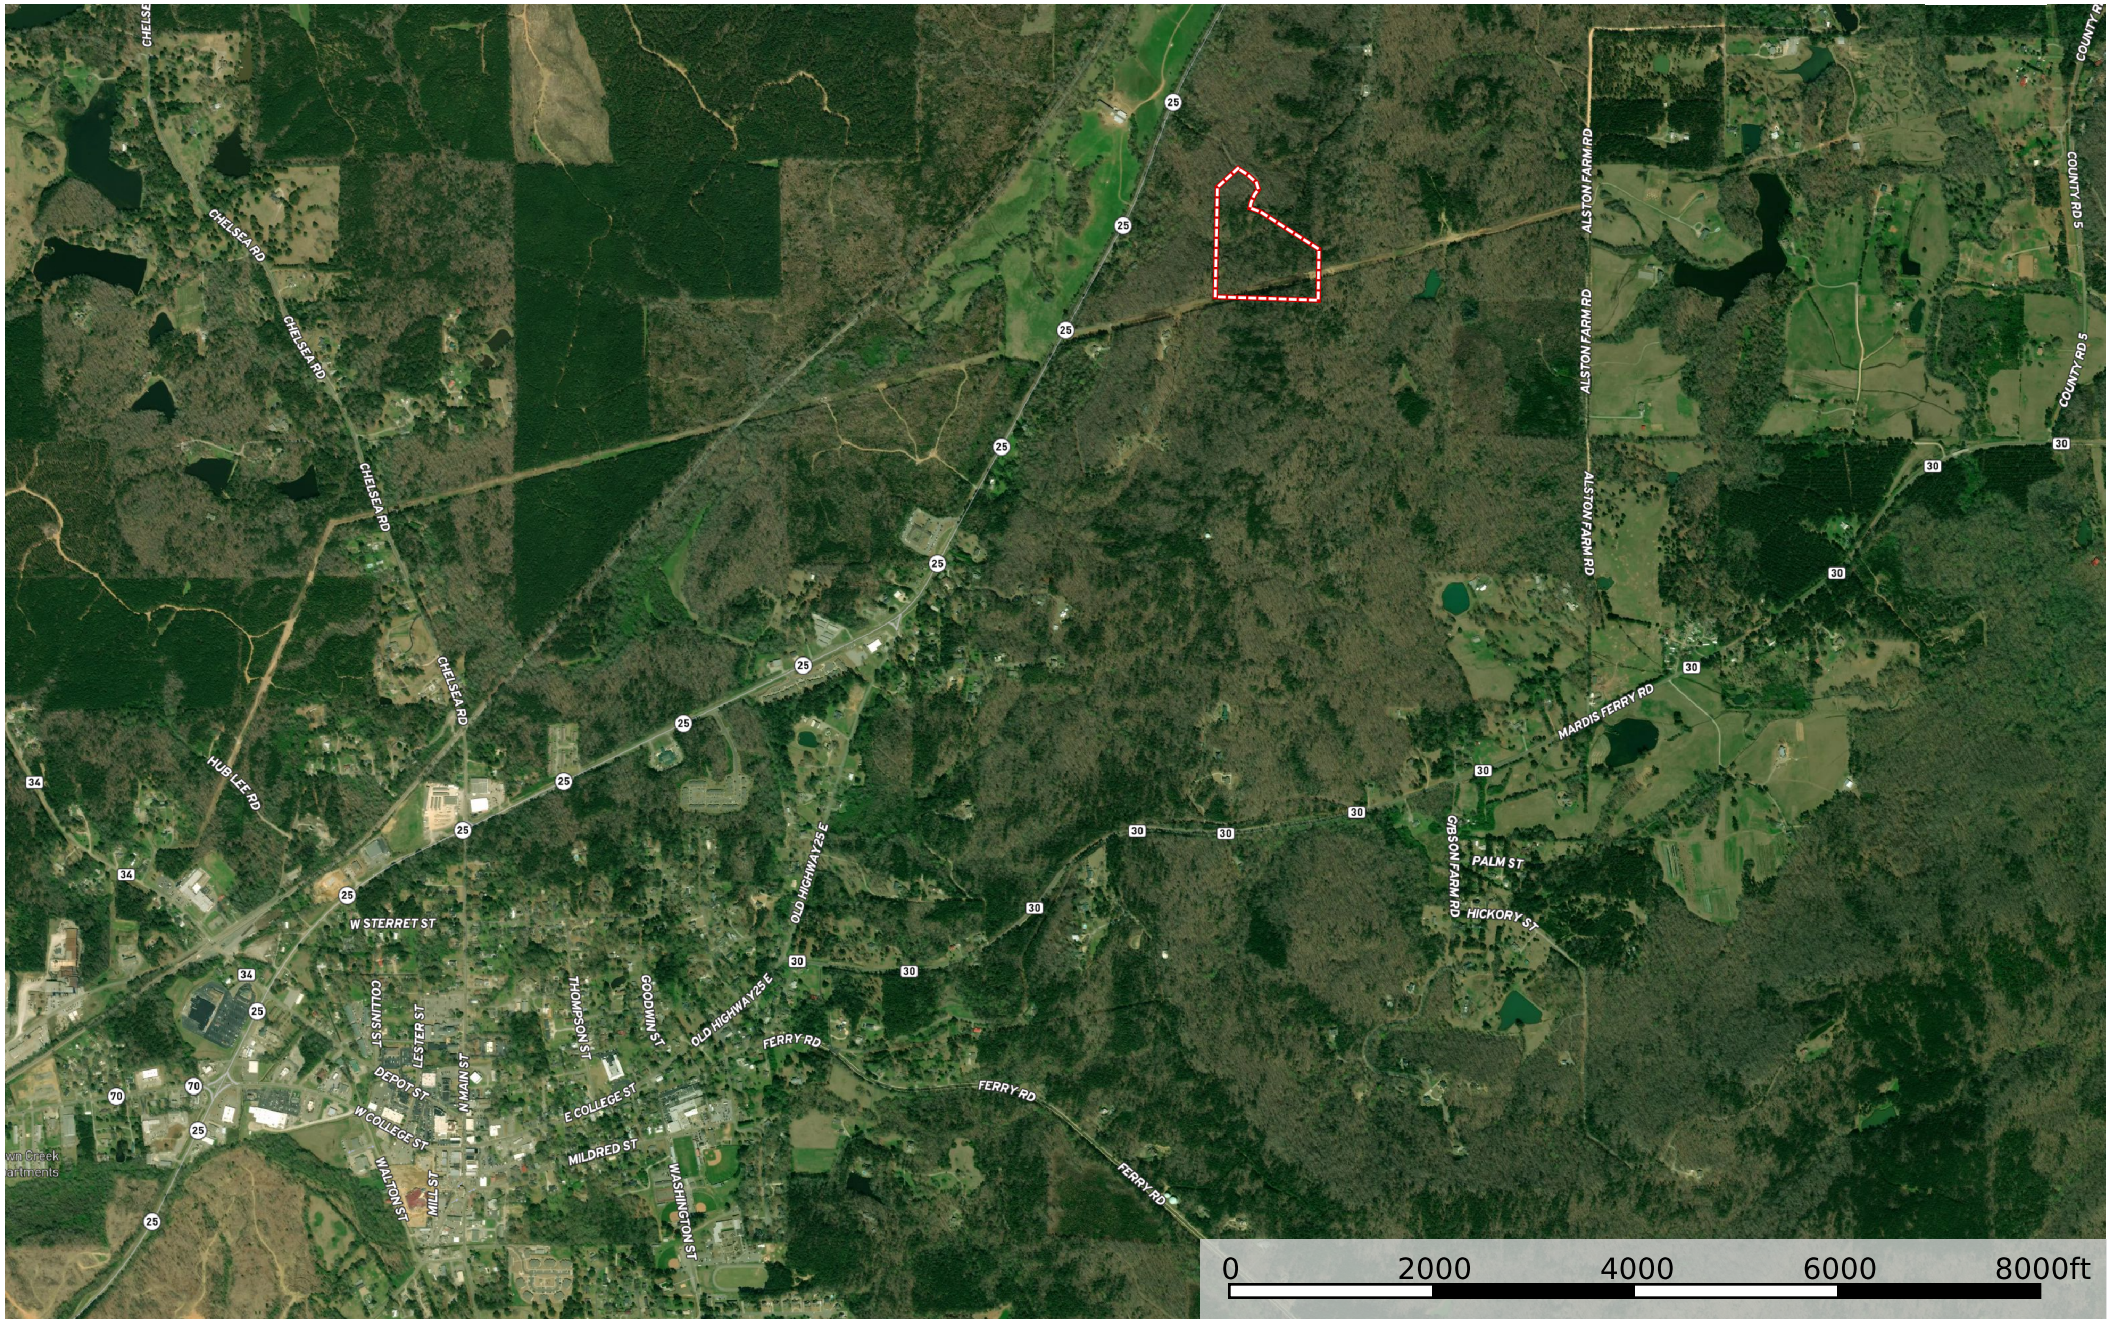

# Lot #2 White Oak Estates

Shelby County, Alabama, 20.25 AC +/-

 Boundary