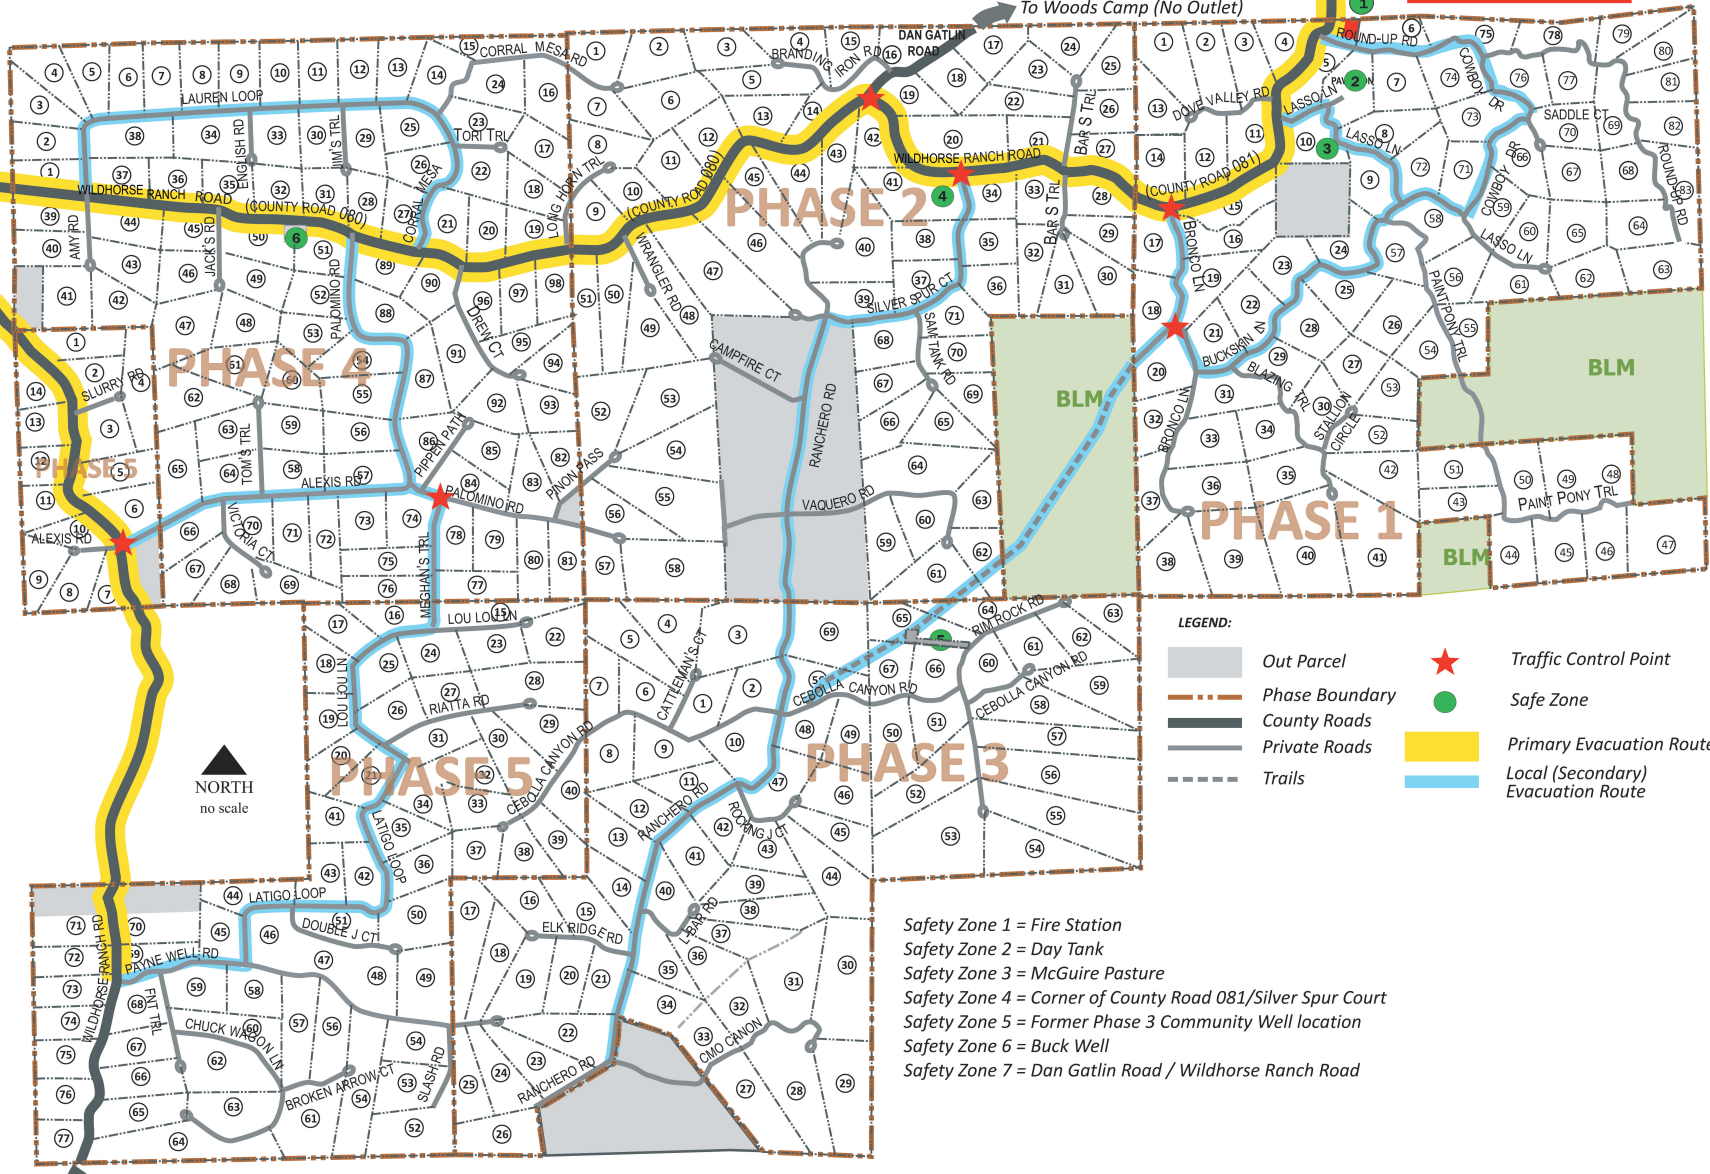

WILD HORSE RANCH CATRON COUNTY, NEW MEXICO

To York Ranch
Headquarters

To 117 Via
BLM Trail

**WILD HORSE VOLUNTEER
FIRE DEPARTMENT**

To Woods Camp (No Outlet)

LEGEND:

- Out Parcel
- Phase Boundary
- County Roads
- Private Roads
- Trails
- Traffic Control Point
- Safe Zone
- Primary Evacuation Route
- Local (Secondary) Evacuation Route

- Safety Zone 1 = Fire Station
- Safety Zone 2 = Day Tank
- Safety Zone 3 = McGuire Pasture
- Safety Zone 4 = Corner of County Road 081/Silver Spur Court
- Safety Zone 5 = Former Phase 3 Community Well location
- Safety Zone 6 = Buck Well
- Safety Zone 7 = Dan Gatlin Road / Wildhorse Ranch Road

NORTH
no scale

To Webb Ranch