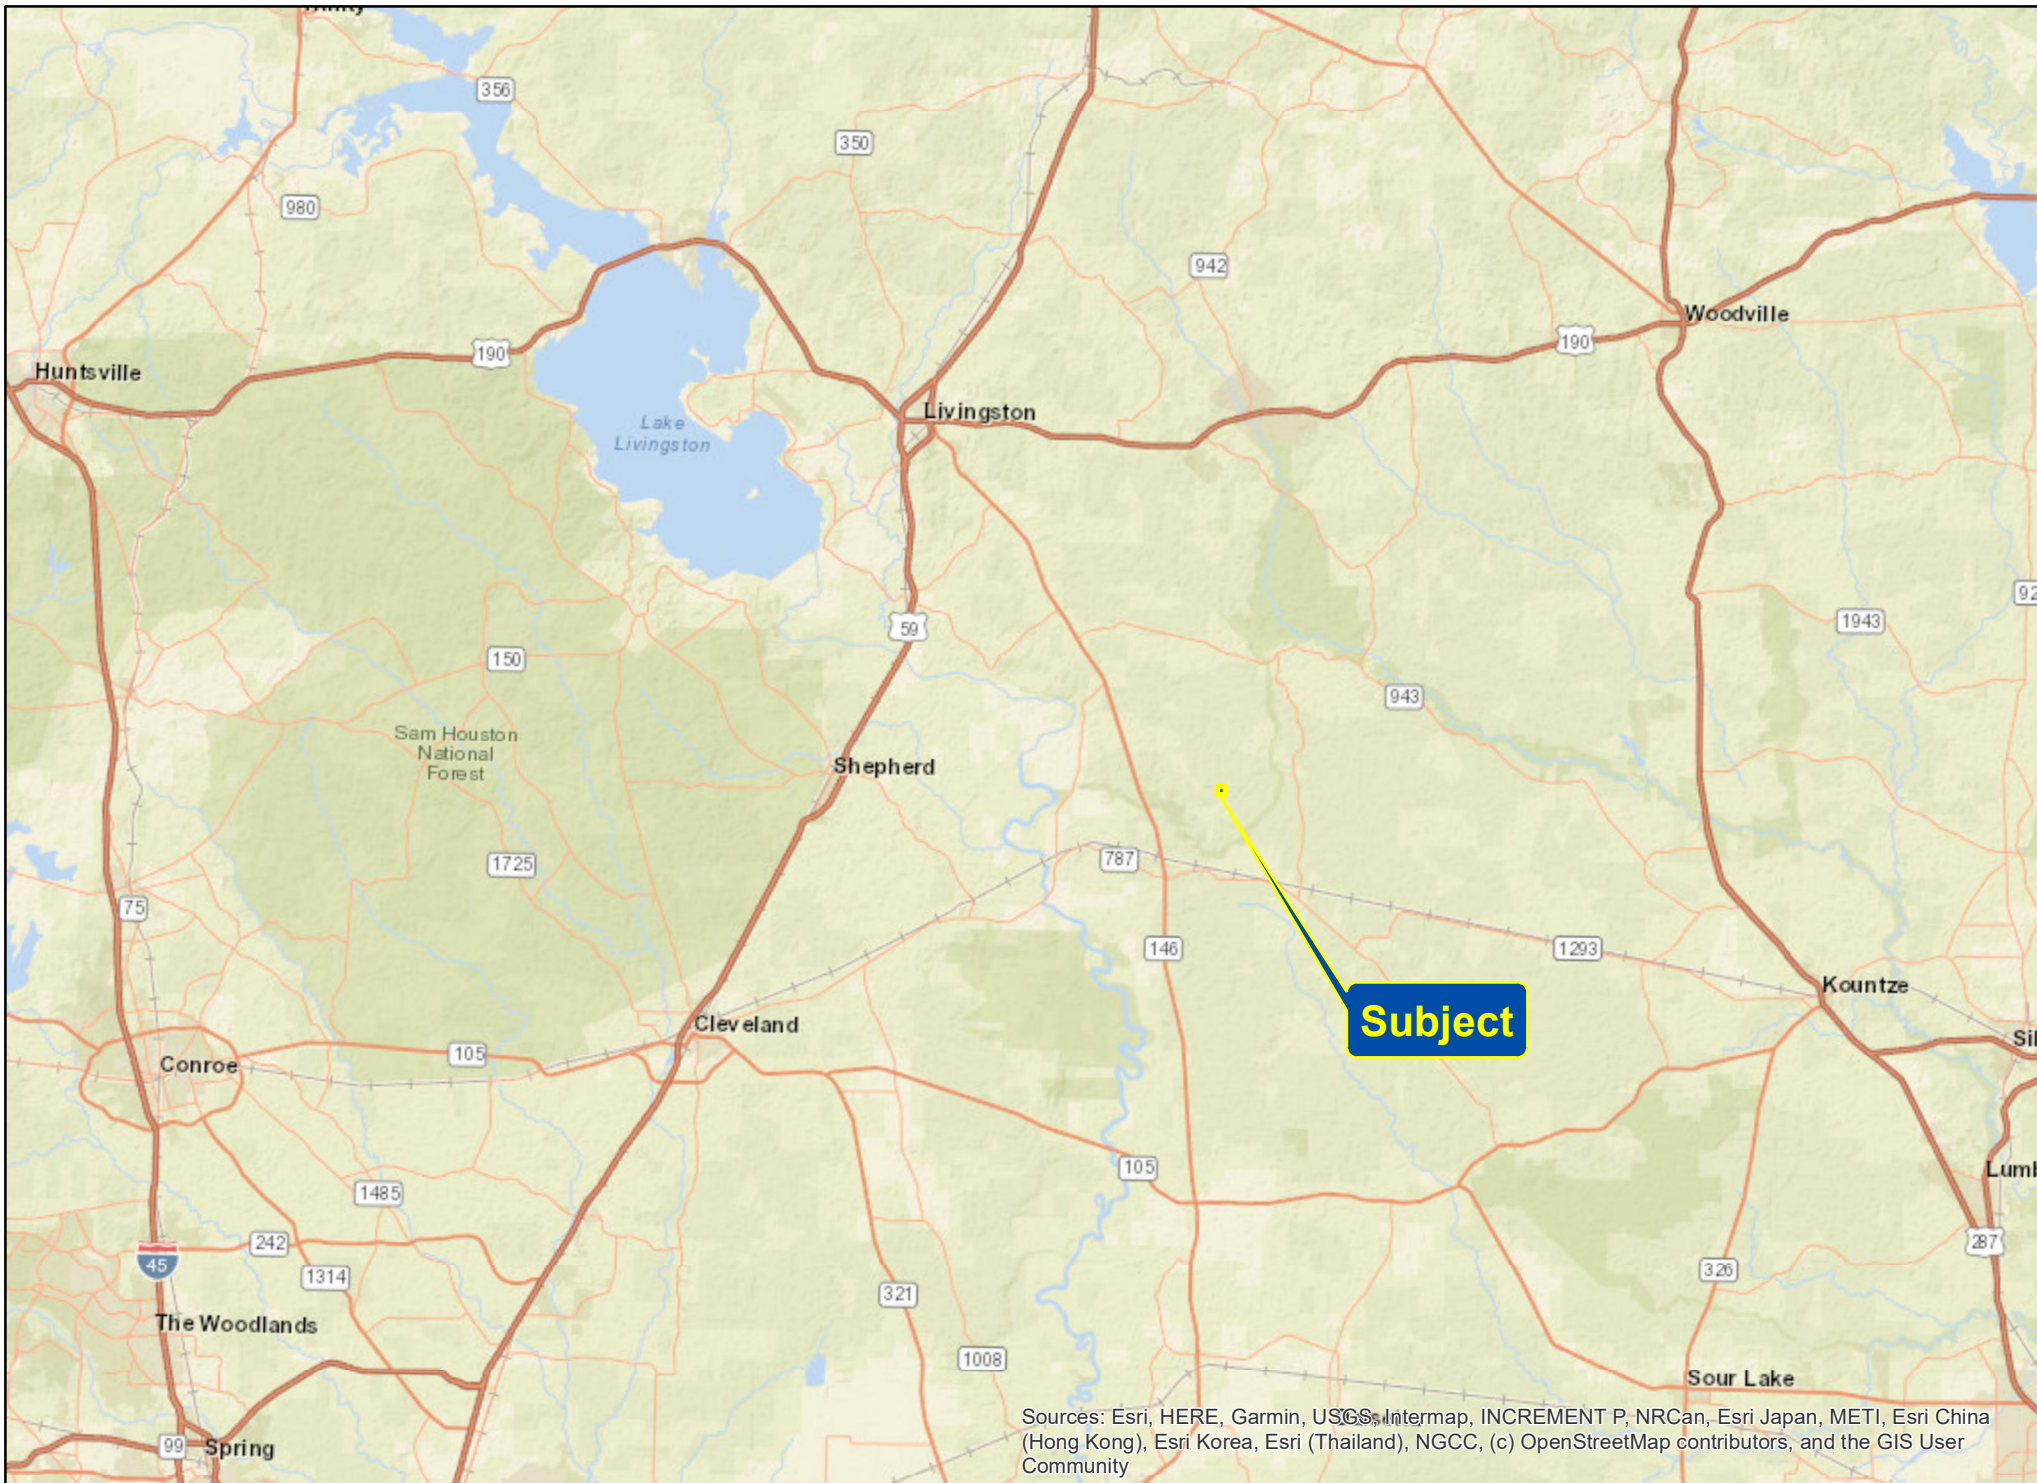

67.5 Acres | Outlaw Bend Rd | Polk Co., Texas

For illustration purposes only.

Sources: Esri, HERE, Garmin, USGS, Intermap, INCREMENT P, NRCan, Esri Japan, METI, Esri China (Hong Kong), Esri Korea, Esri (Thailand), NGCC, (c) OpenStreetMap contributors, and the GIS User Community