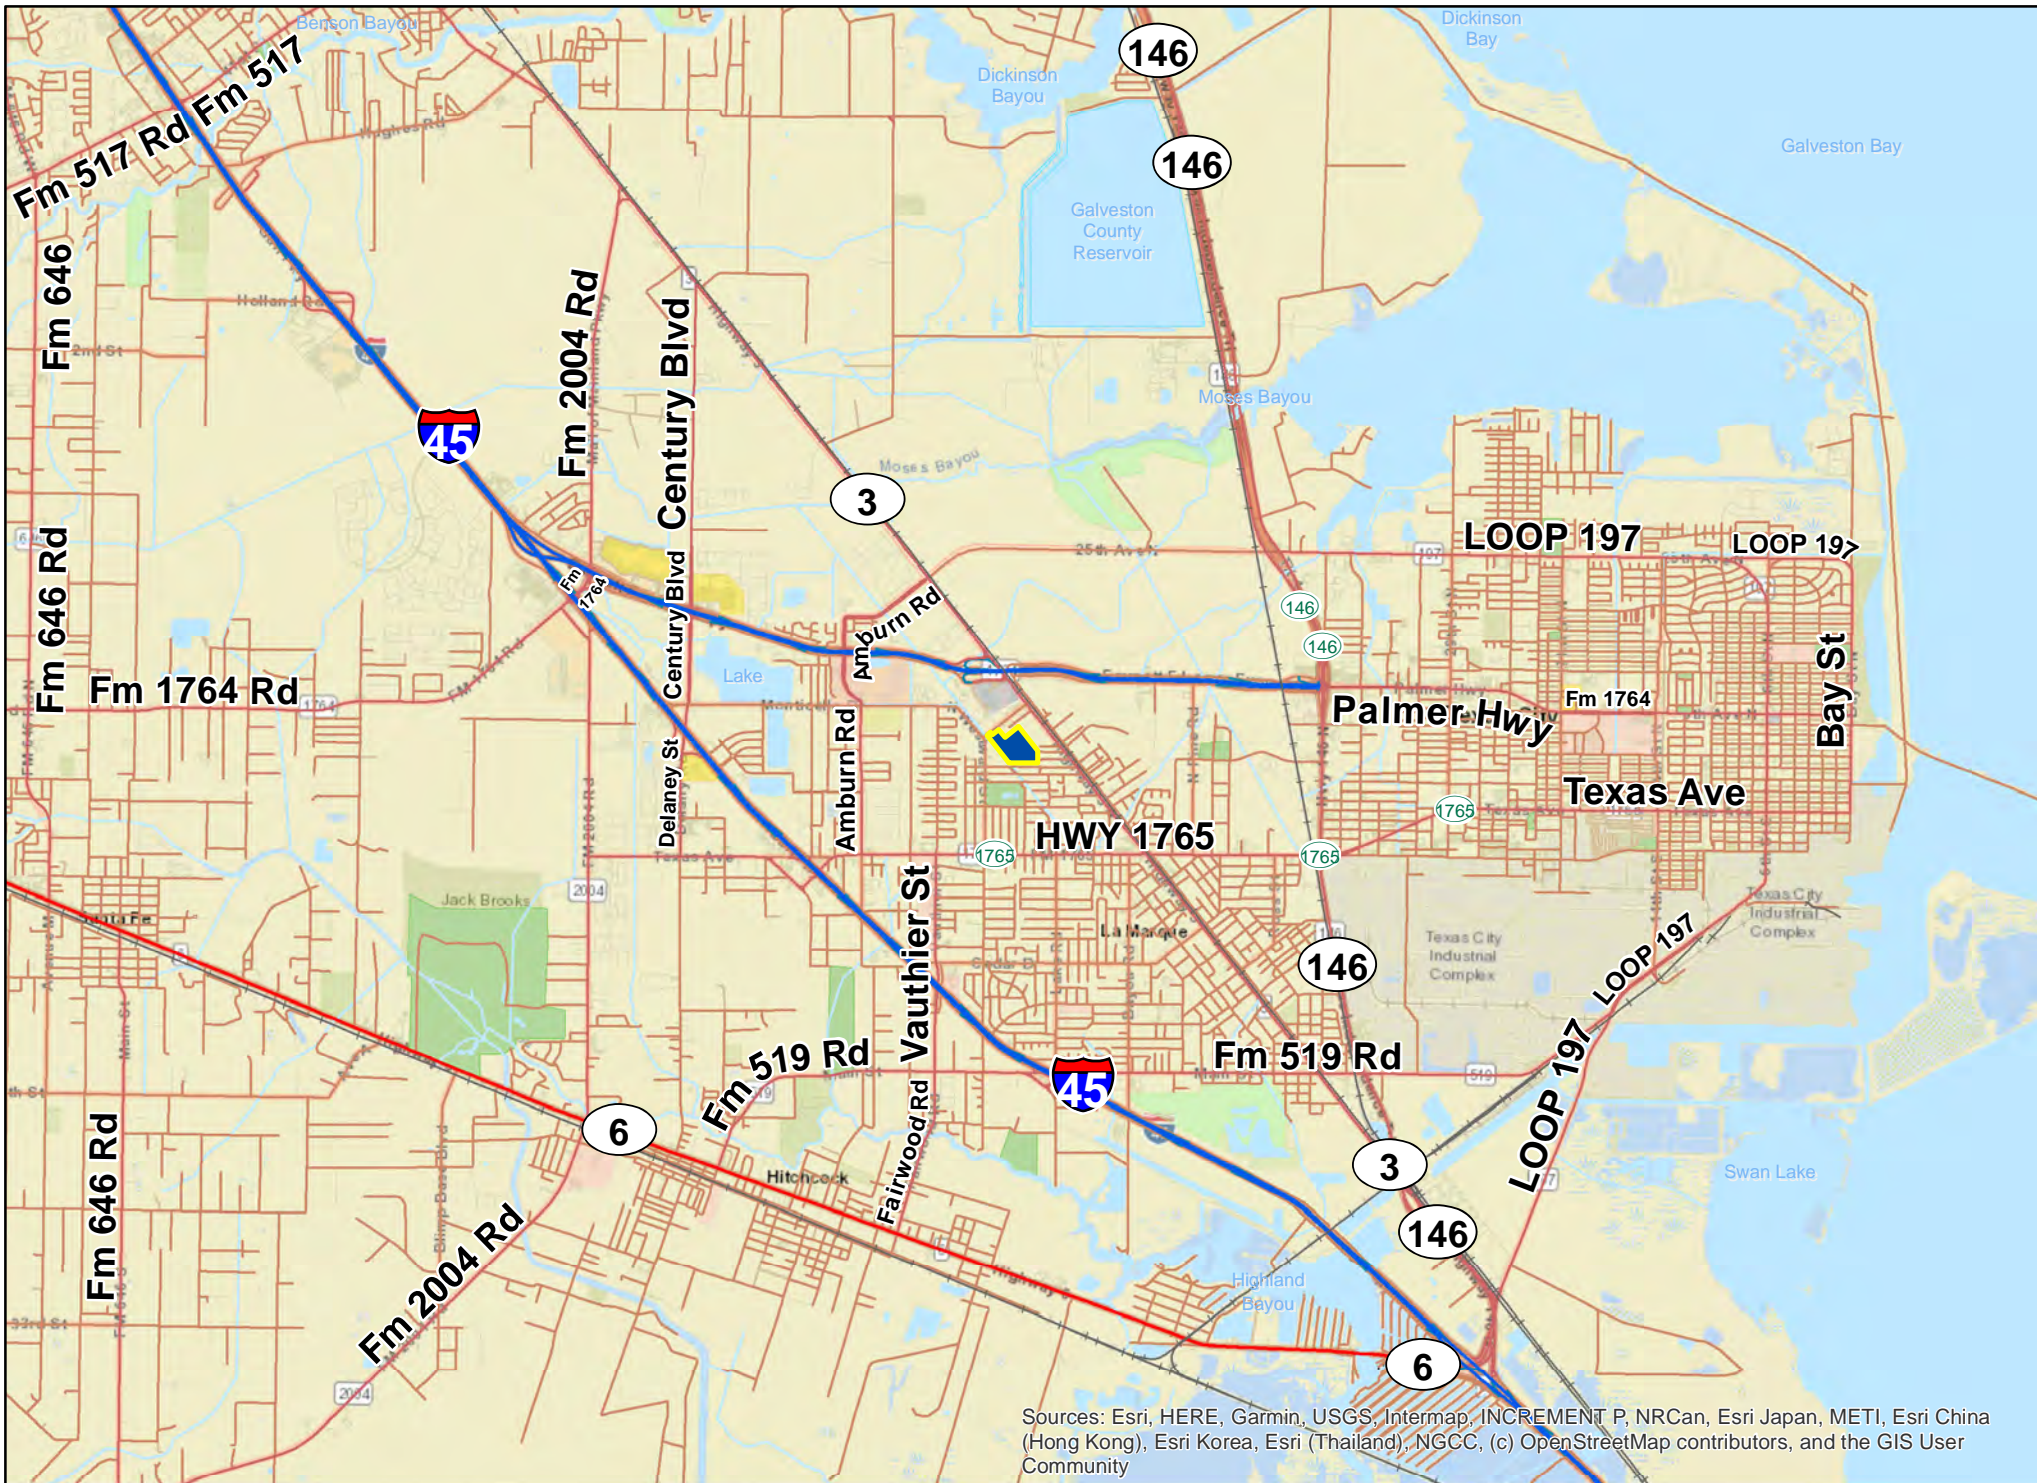

Sources: Esri, HERE, Garmin, USGS, Intermap, INCREMENT P, NRCan, Esri Japan, METI, Esri China (Hong Kong), Esri Korea, Esri (Thailand), NGCC, (c) OpenStreetMap contributors, and the GIS User Community.

32 Acres | Texas City, Galveston Co., TX

For illustration purposes only.

Sources: Esri, HERE, Garmin, USGS, Intermap, INCREMENT P, NRCan, Esri Japan, METI, Esri China (Hong Kong), Esri Korea, Esri (Thailand), NGCC, (c) OpenStreetMap contributors, and the GIS User Community