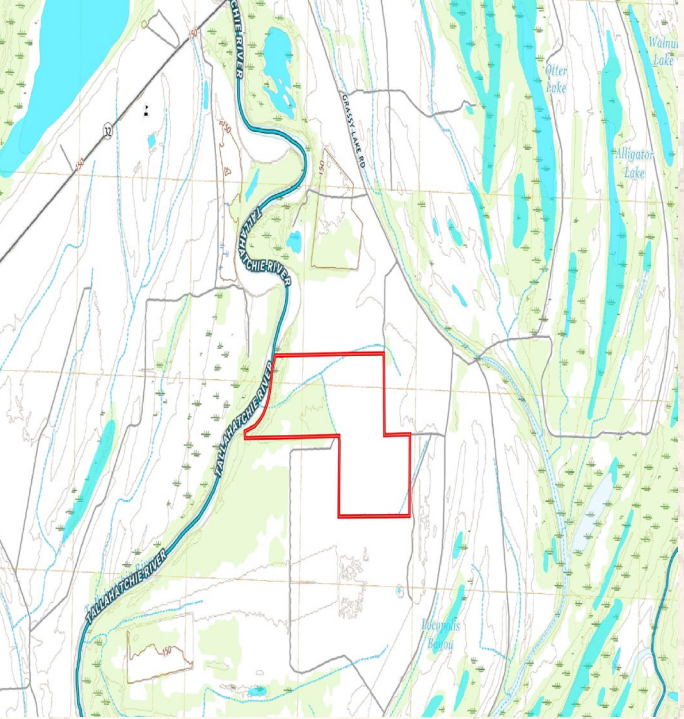

[Land id Link](#)