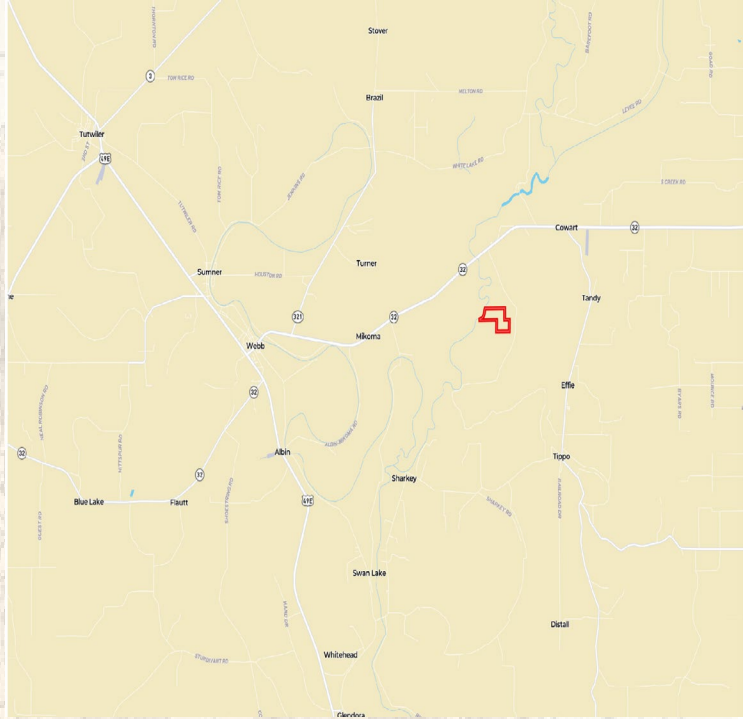

[Google Map Link](#)