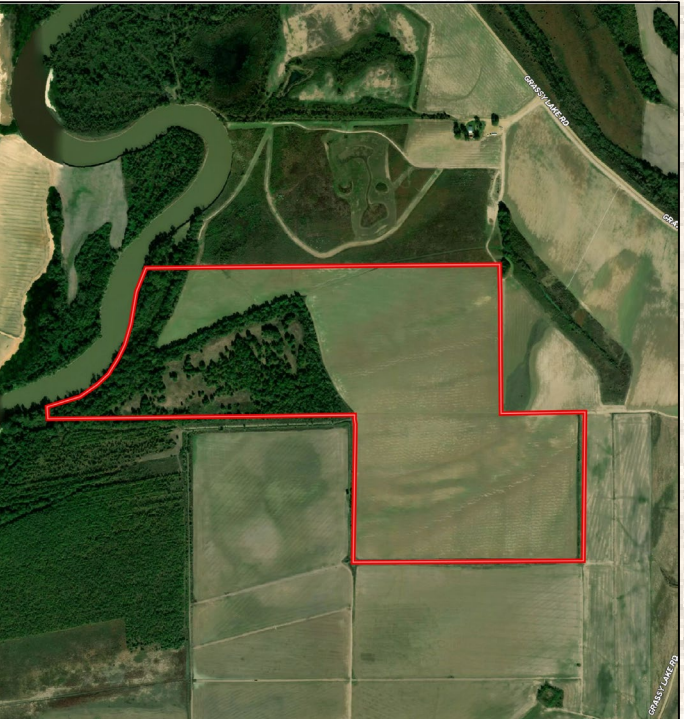

[Land id Link](#)

SMALLTOWN
HUNTING PROPERTIES
& REAL ESTATE^{SM}

WILSON BRITT

LAND SPECIALIST

C: 662-299-2367

O: 662-846-1425

wilson@smalltownproperties.com

701 W. Sunflower Rd - Cleveland, MS 38732

smalltownproperties.com