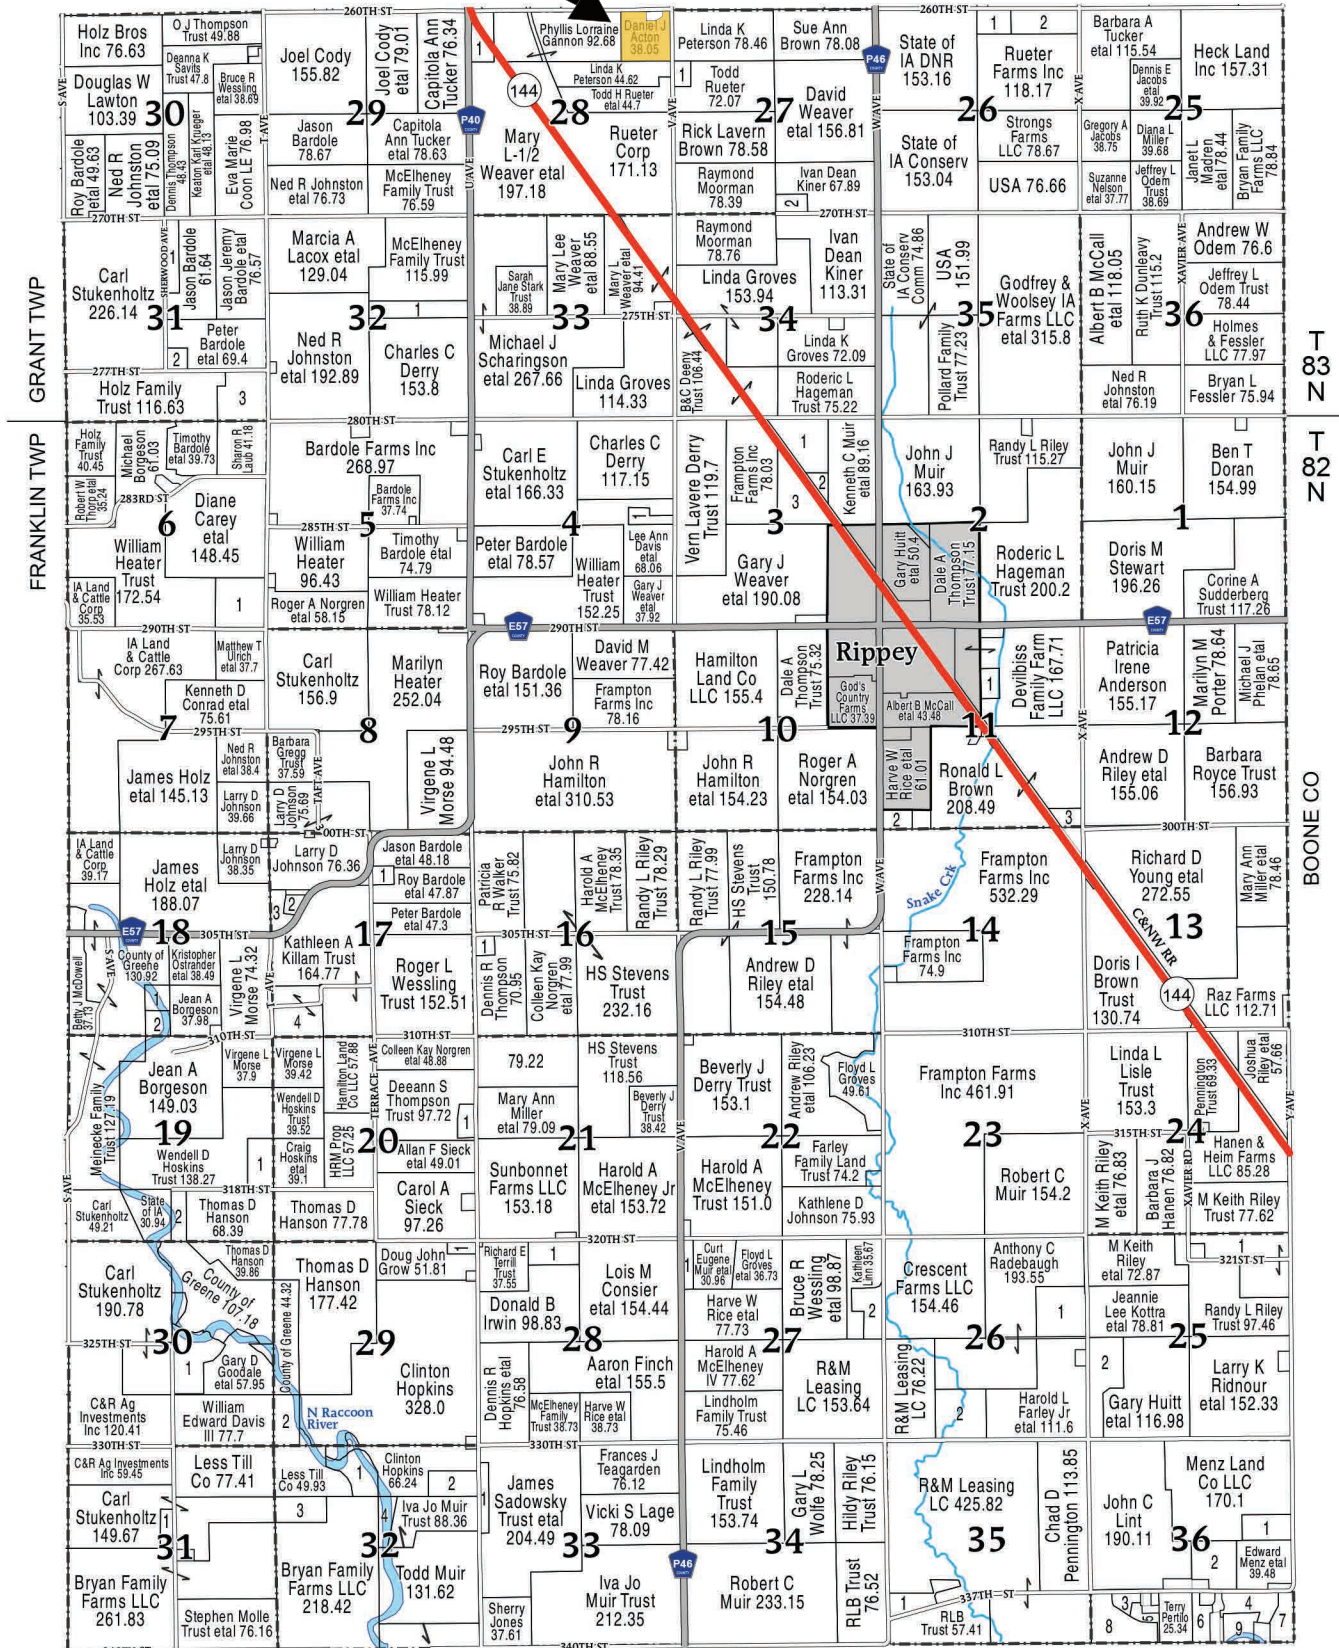

FARM LOCATION

T-82-83-N

WASHINGTON PLAT

R-29-W

(Landowners)

JUNCTION TWP

DALLAS CO

* MAP IMAGE COURTESY OF FARM AND HOME PUBLISHERS VIA WWW.FARMANDHOMEPUBLISHERS.COM