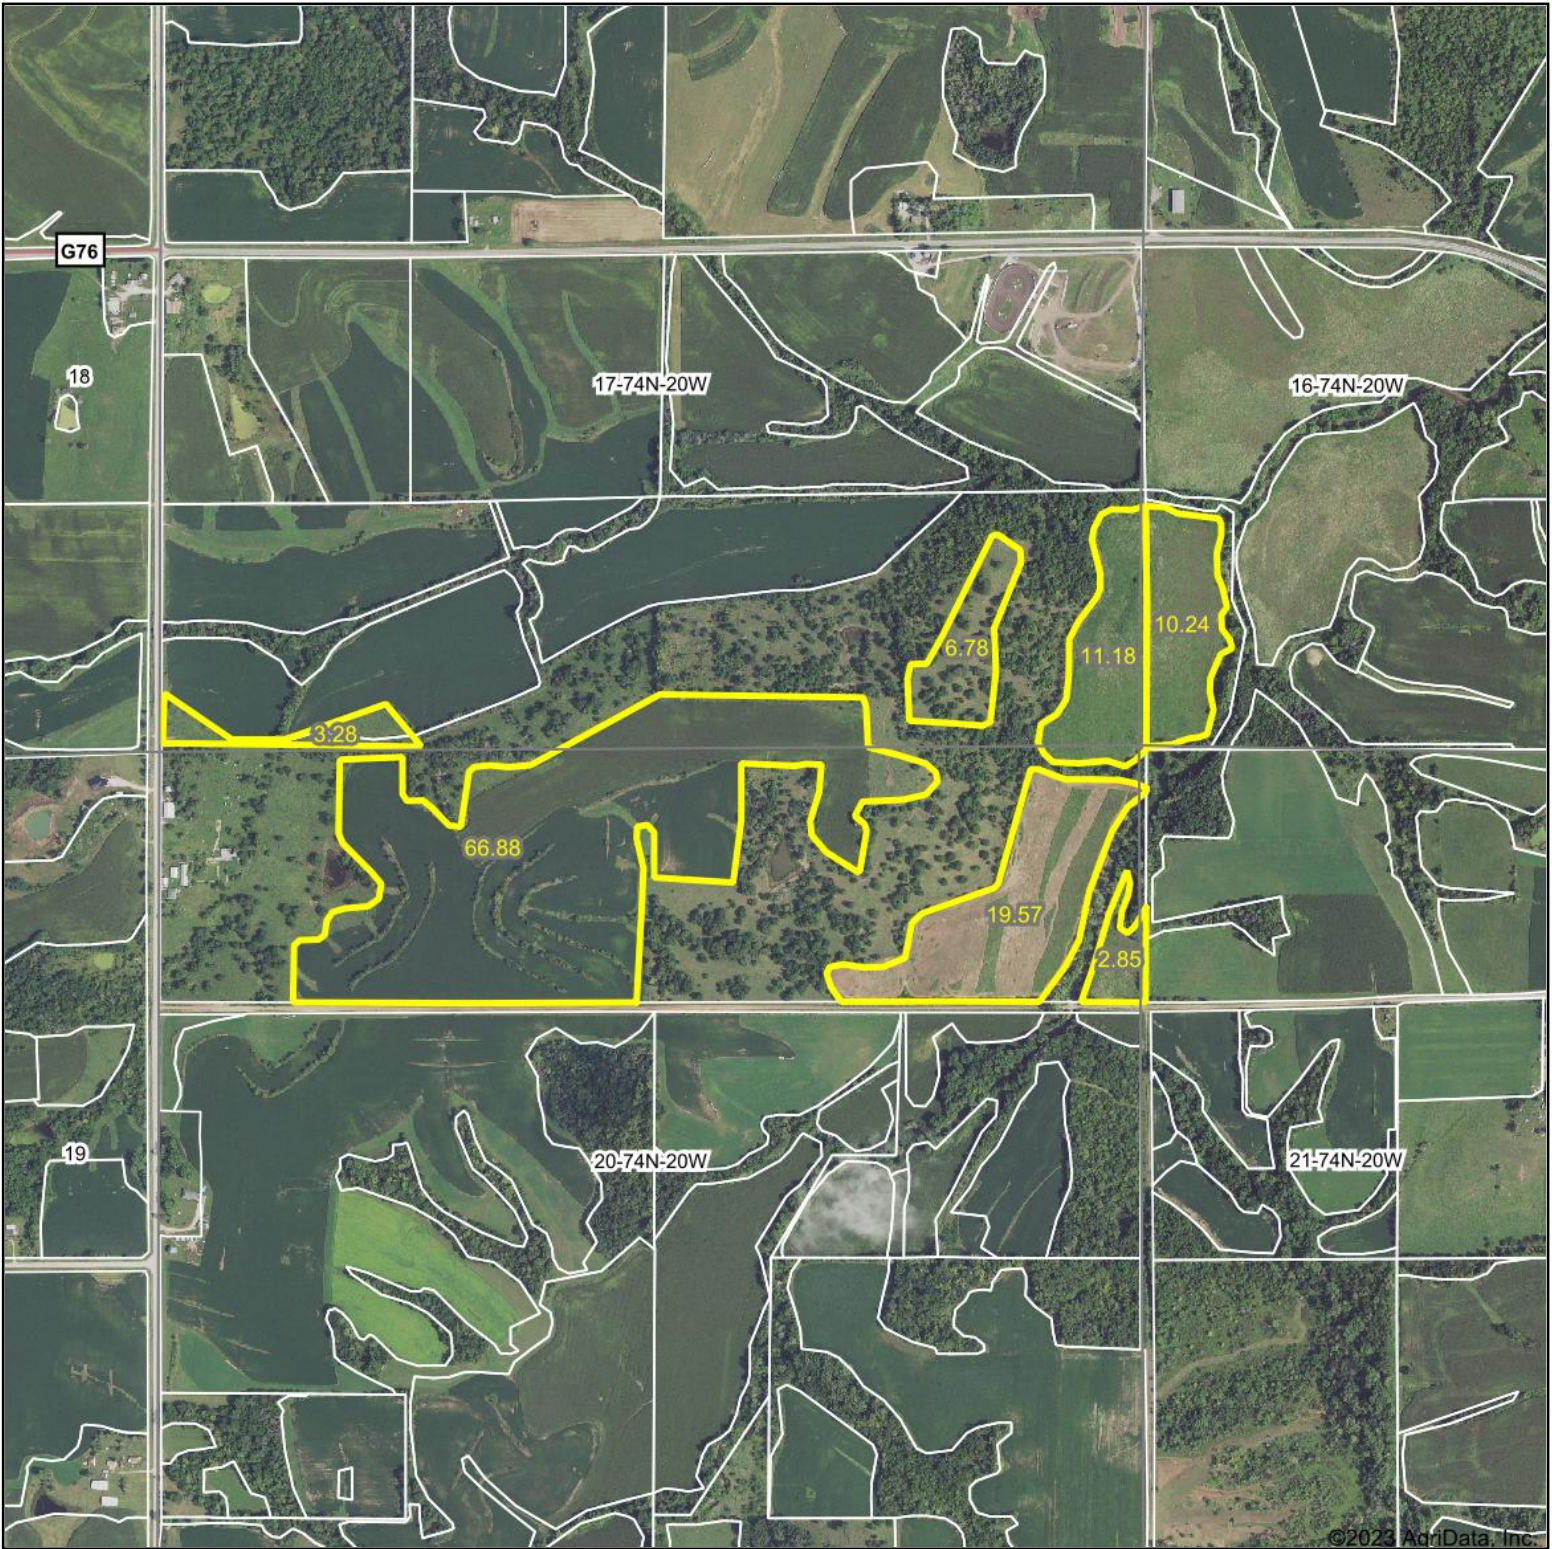

Aerial Map

©2023 AgriData, Inc.

Hawkeye Farm Mgmt & Real Estate

United Country Real Estate
22 N Main, Albia IA Phone: 641-932-7796
Email: hawkeye@uclowa.com
On the web: www.uclowa.com
www.iowawhitetailfarms.com

Boundary Center: 41° 12' 16.28, -93° 11' 3.25

20-74N-20W
Marion County
Iowa

Maps Provided By:
surety
CUSTOMIZED ONLINE MAPPING
© AgriData, Inc. 2023 www.AgridataInc.com

9/18/2023

Field borders provided by Farm Service Agency as of 5/21/2008.