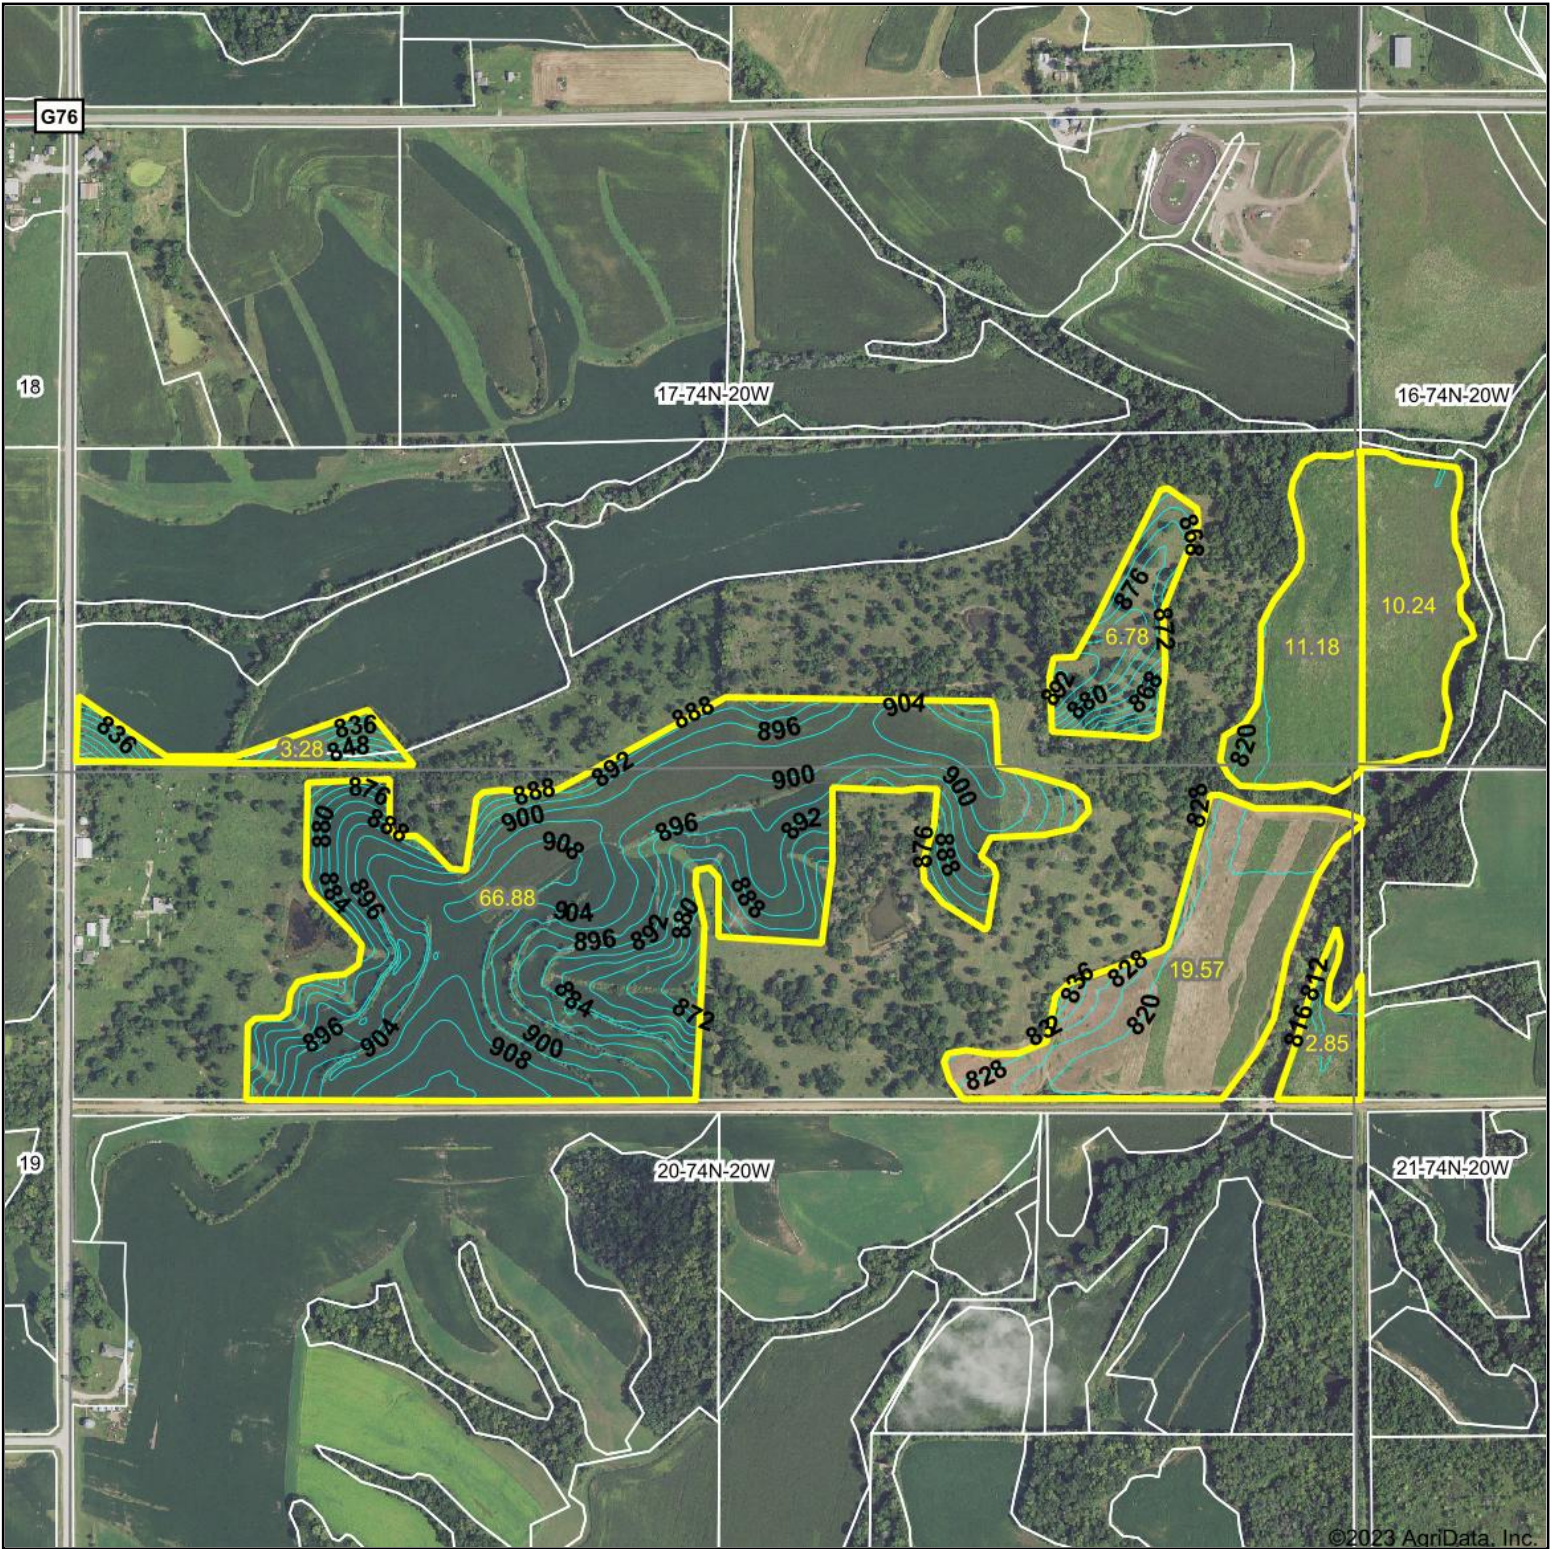

Topography Contours

©2023 AgriData, Inc.

Hawkeye Farm Mgmt & Real Estate

Source: USGS 3 meter dem

Interval(ft): 4.0

Min: 811.4

Max: 916.7

Range: 105.3

Average: 865.1

Standard Deviation: 38.58 ft

0ft 880ft 1760ft

9/18/2023

20-74N-20W
Marion County
Iowa

Boundary Center: 41° 12' 16.28, -93° 11' 3.25

Maps Provided By:

© AgriData, Inc. 2023 www.AgriDataInc.com

Field borders provided by Farm Service Agency as of 5/21/2008.