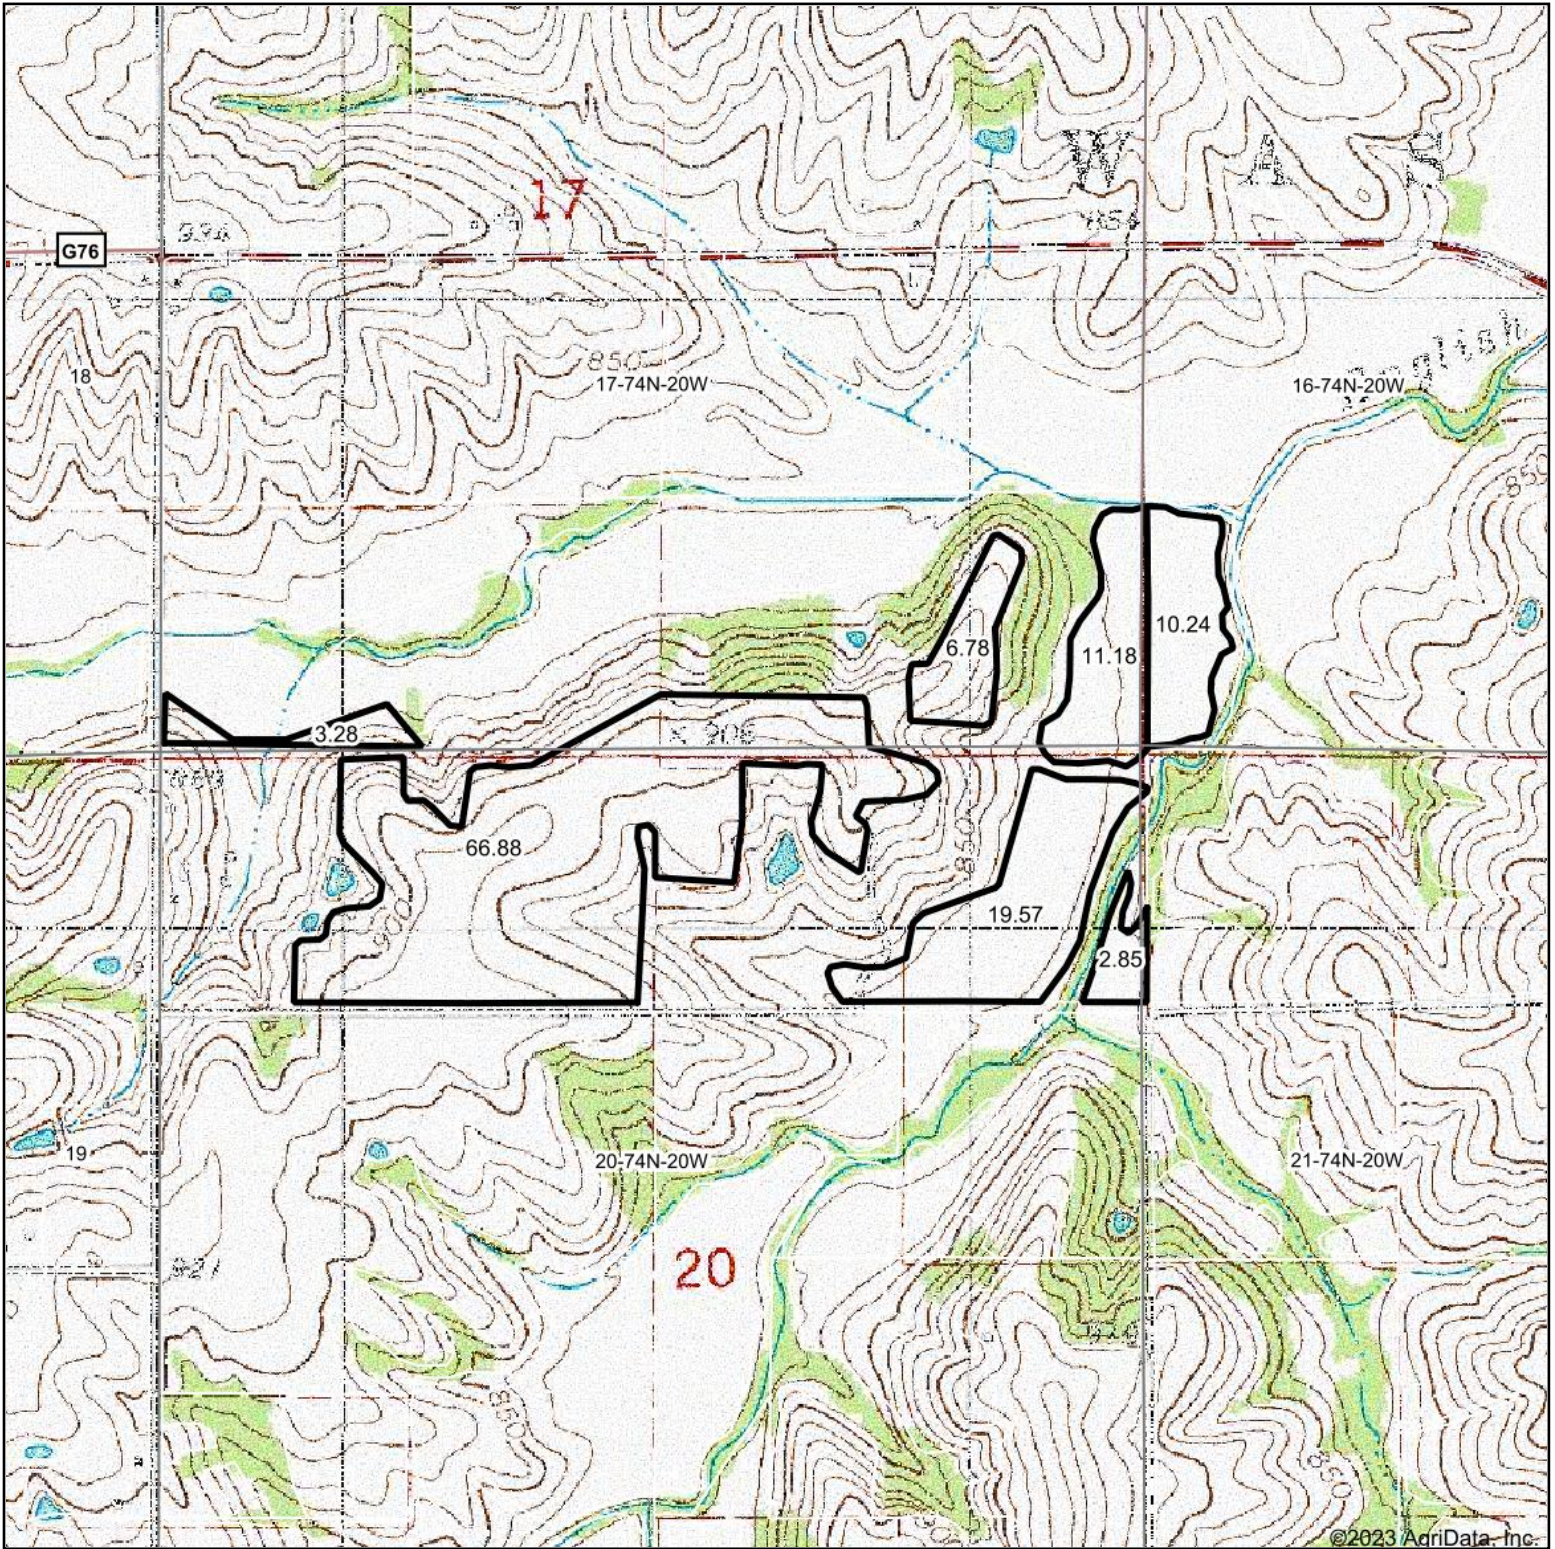

Topography Map

Hawkeye Farm Mgmt & Real Estate

United Country Real Estate
22 N Main, Albia IA Phone: 641-932-7796
Email: hawkeye@uciowa.com
On the web: www.uciowa.com
www.iowawhitetailfarms.com

Maps Provided By:

surety
CUSTOMIZED ONLINE MAPPING
© AgriData, Inc. 2023 www.AgridataInc.com

Map Center: 41° 12' 15.18, -93° 10' 57.95

0ft 1150ft 2301ft

20-74N-20W
Marion County
Iowa

9/18/2023