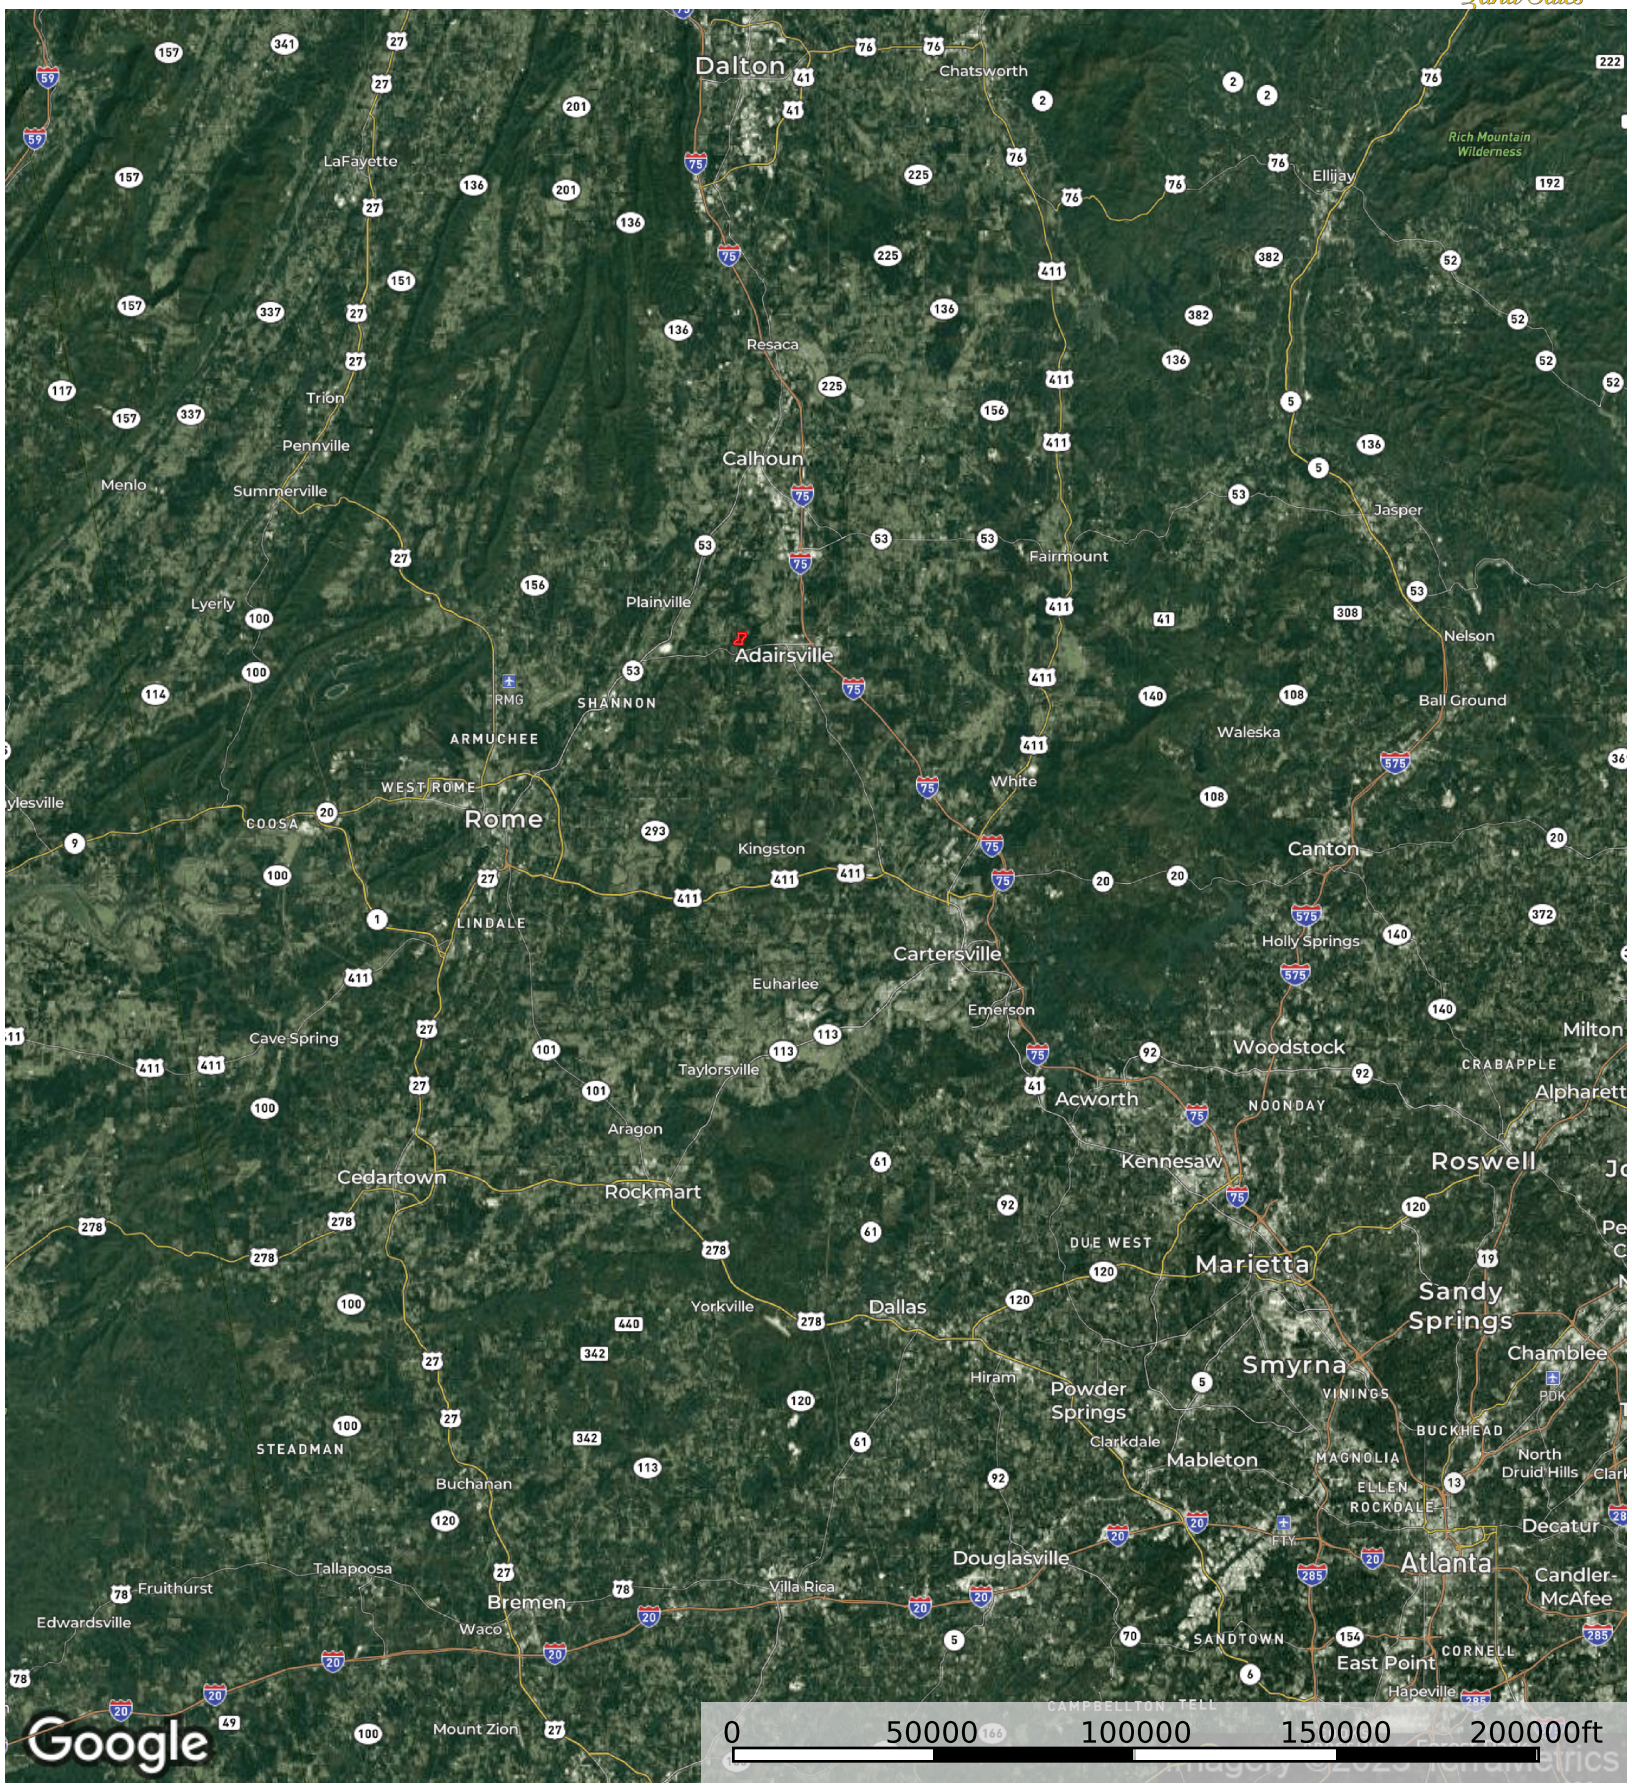

Adairsville Tract

Bartow County, Georgia, 100 AC +/-

Adairsville Tract