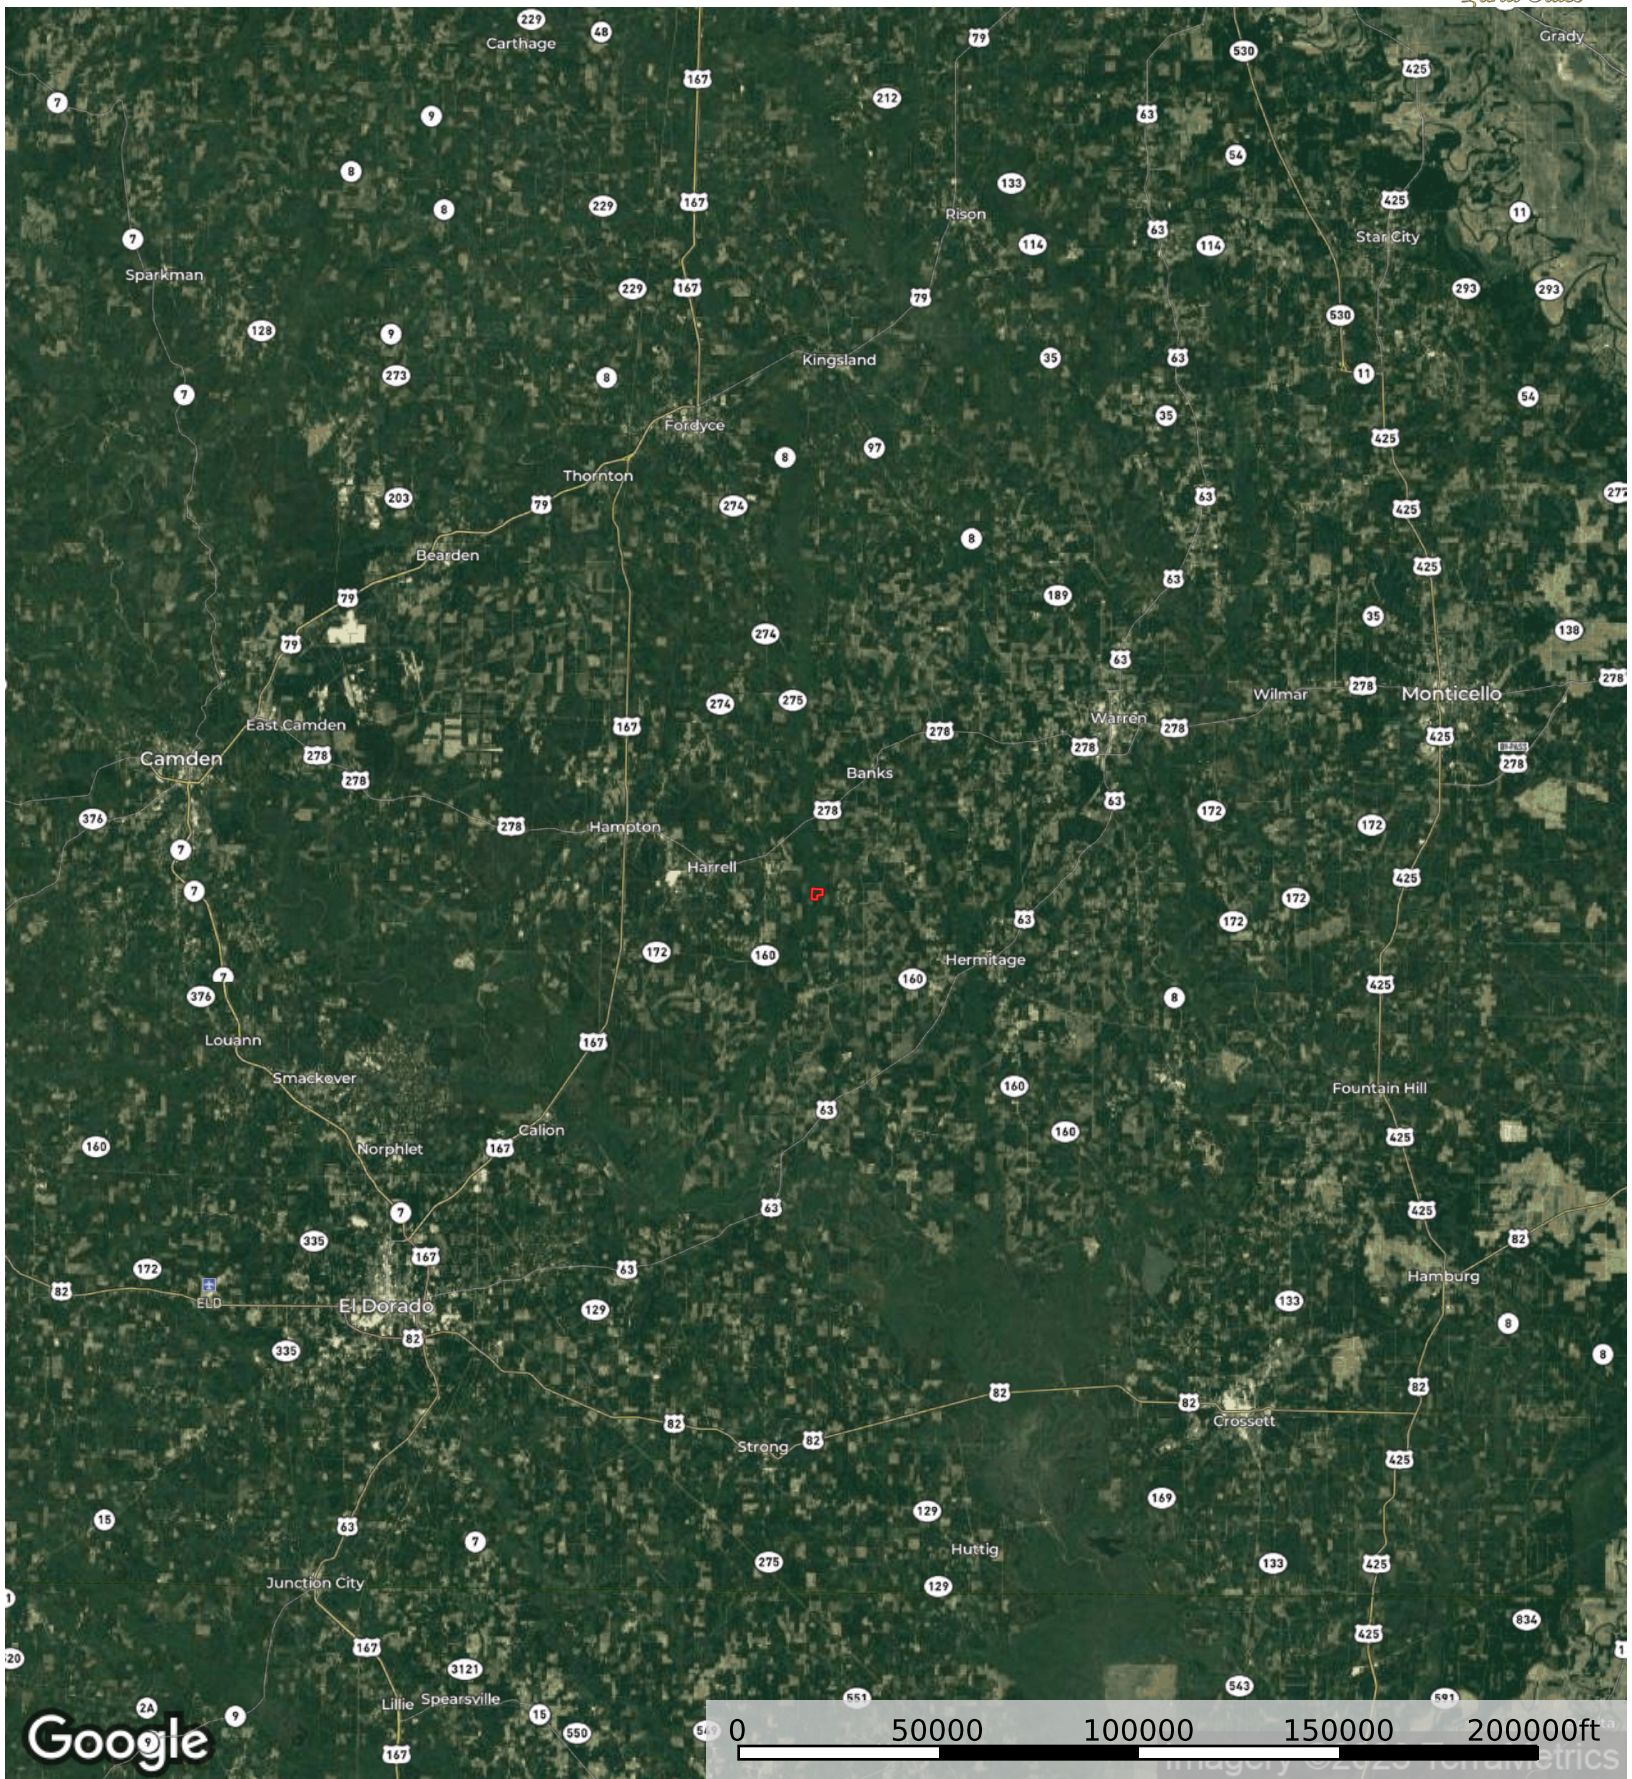

# Moro Creek Tract

Bradley County, Arkansas, 128 AC +/-

Boundary

Boundary

Google

Imagery ©2023 Maxar Technologies,

0 500 1000 1500 2000ft

 Boundary