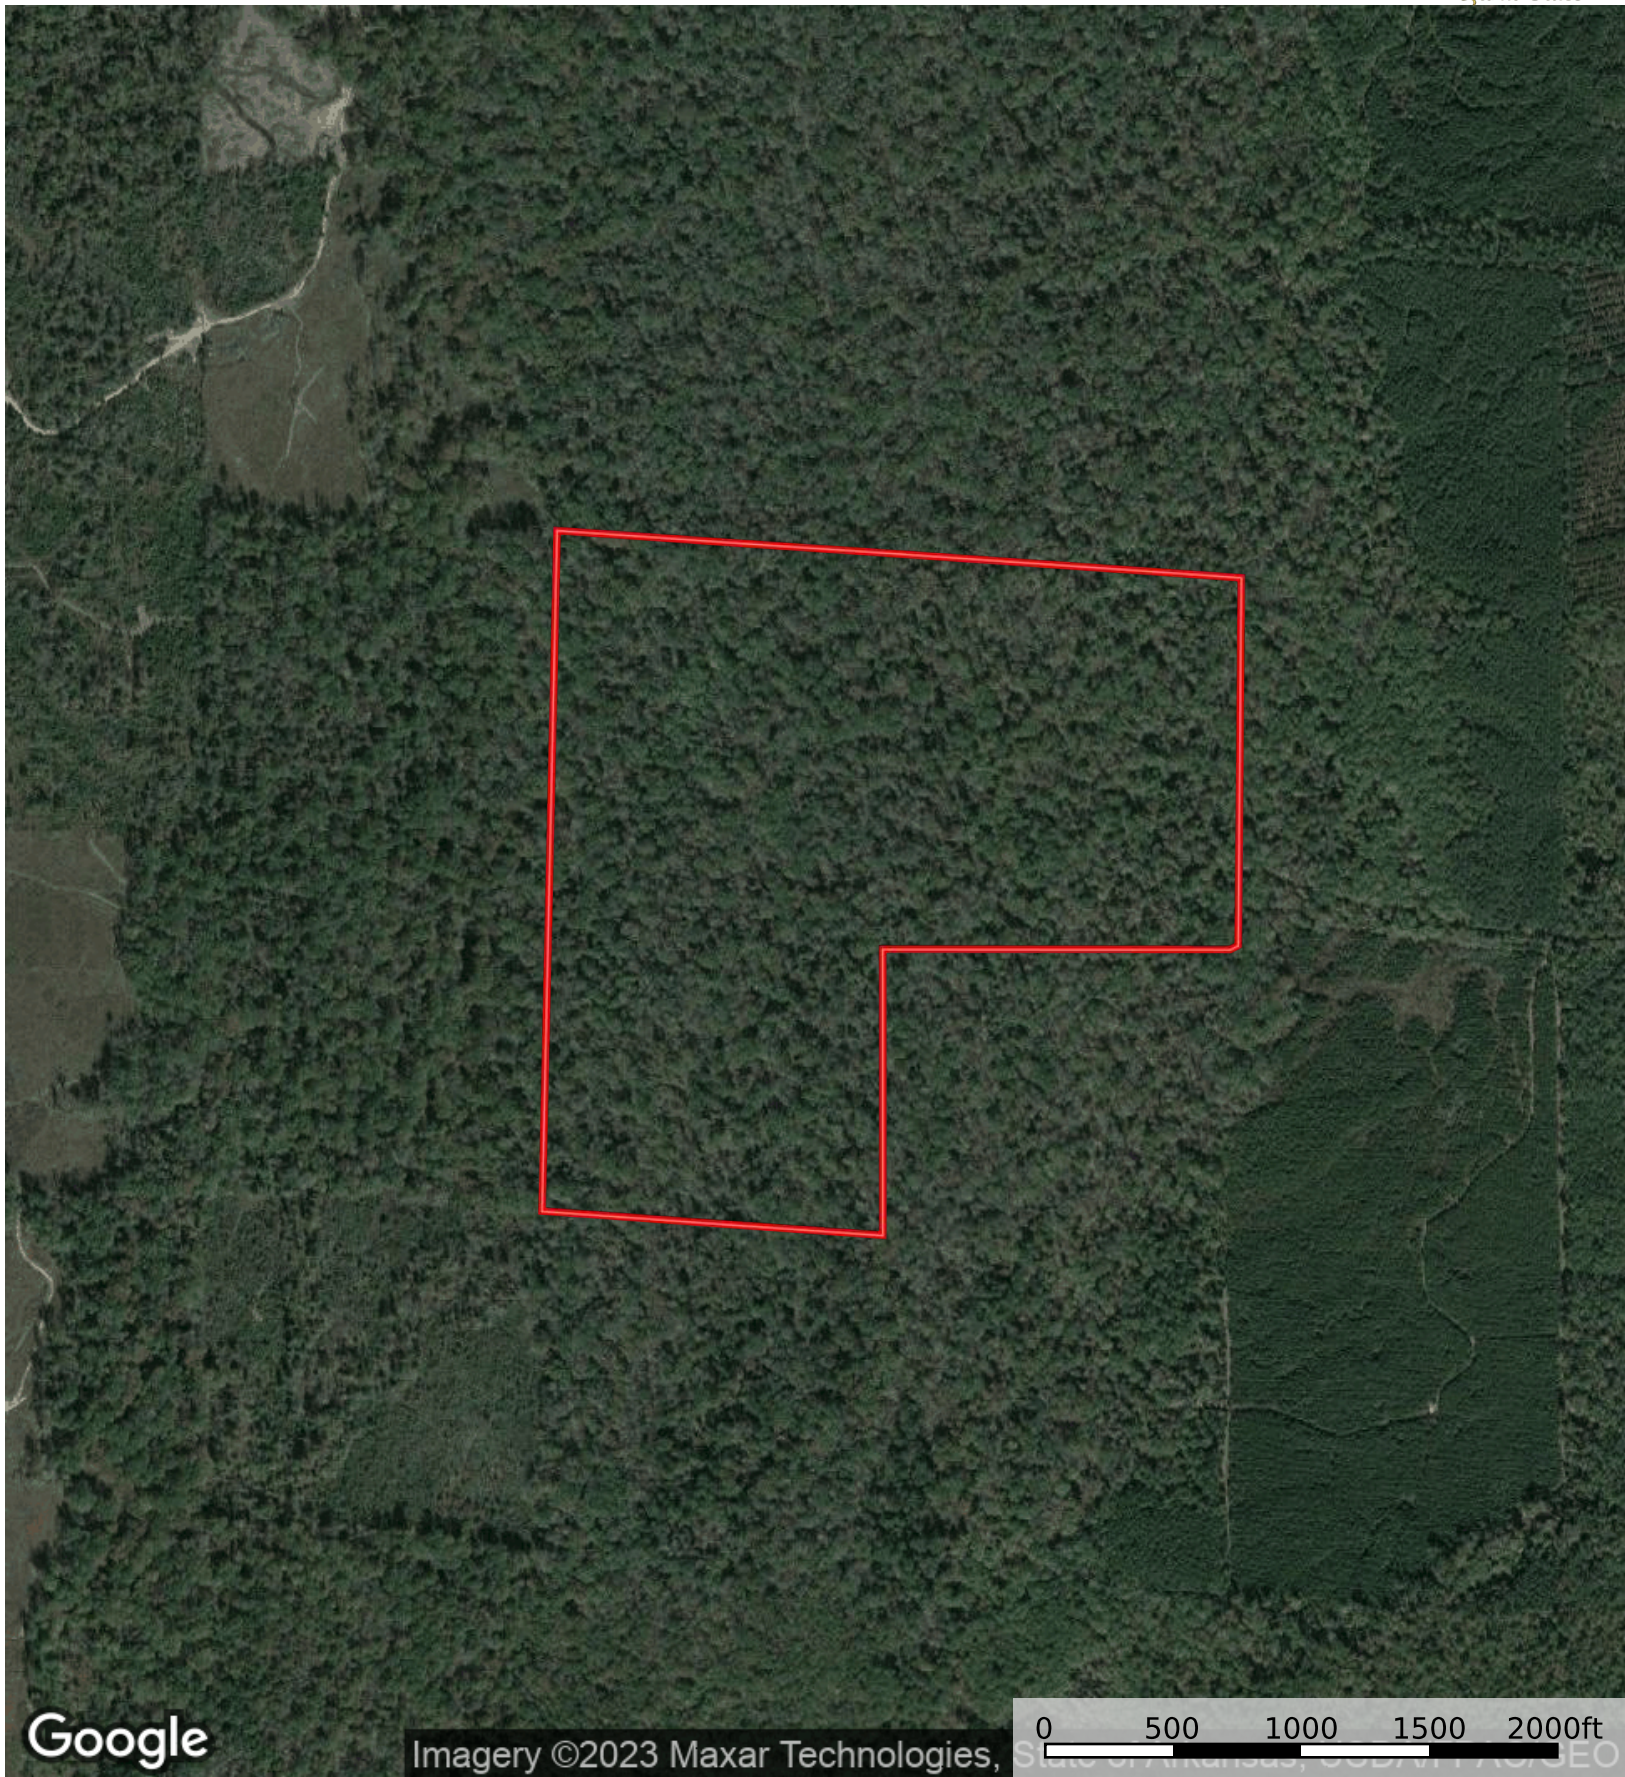

# Moro Creek Tract

Bradley County, Arkansas, 128 AC +/-

Boundary

Boundary

Google

Imagery ©2023 Maxar Technologies,

0 500 1000 1500 2000ft

 Boundary