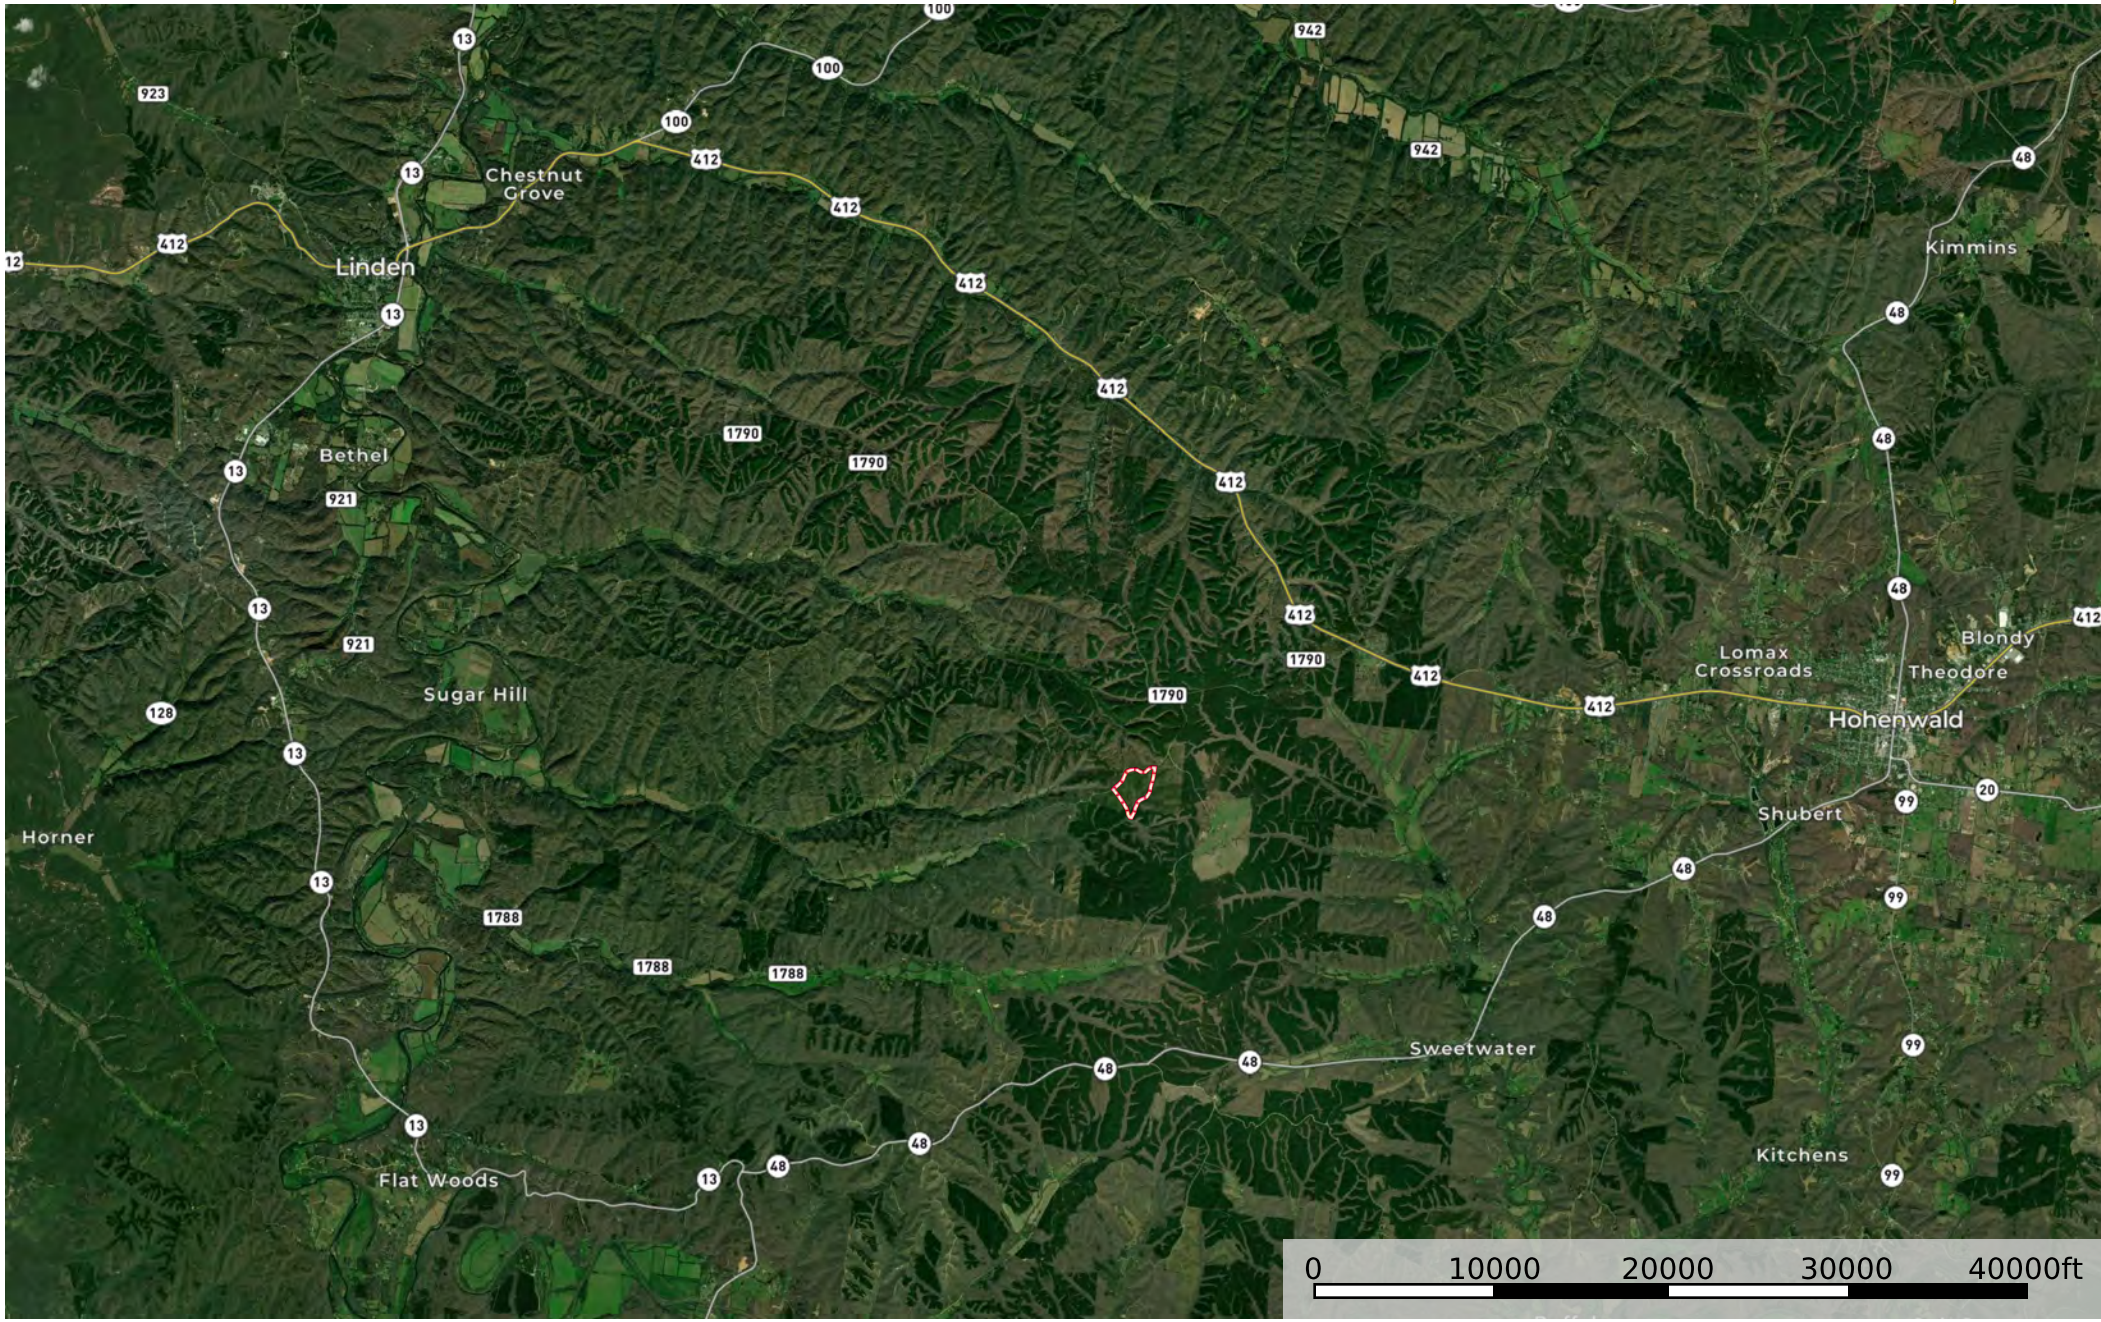

# Horse Pond Tract 5

Perry County, Tennessee, 78 AC +/-

 Boundary