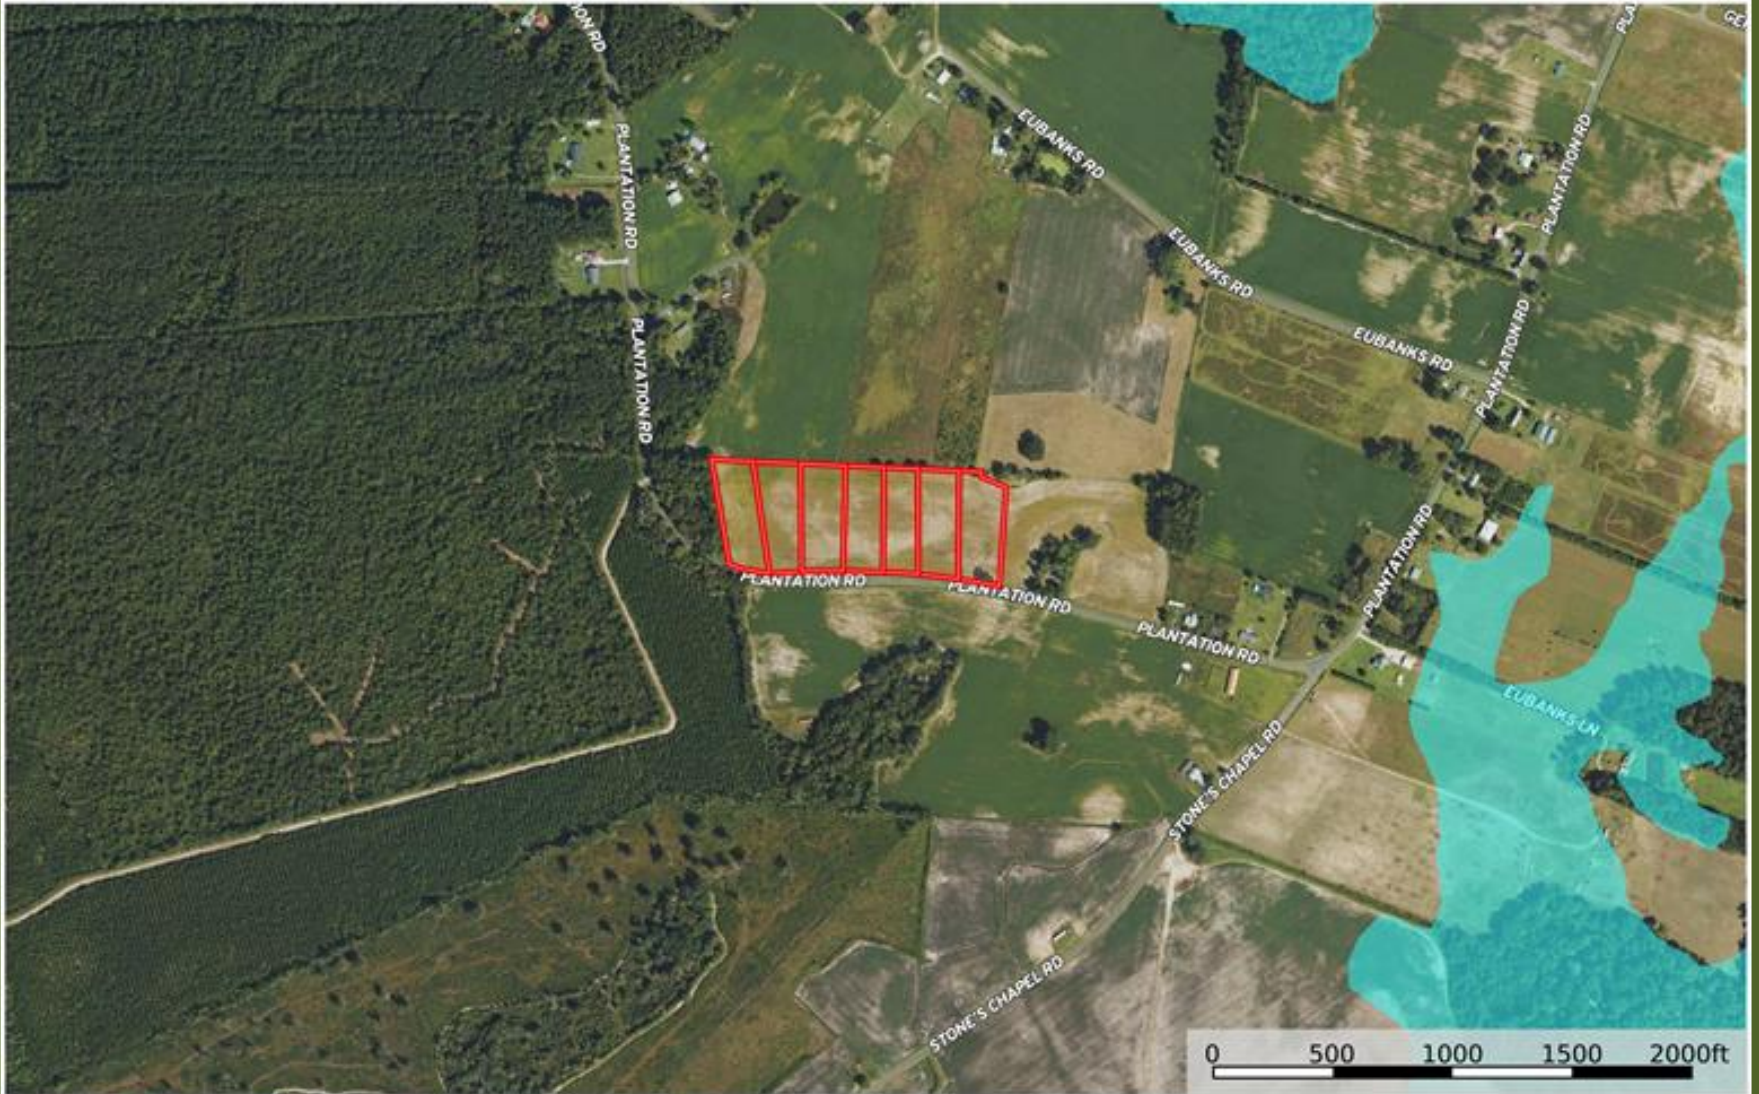

Plantation Road Lots Flood Zone Map

Jones County, North Carolina, 2 AC +/-

- Boundary
- 100 Year Floodplain
- 500 Year Floodplain
- Floodway
- Special
- Unmapped/ Not Included

Marty Lanier
P: (910) 617-4326

www.rockcreeklandcompany.com

604 George II Highway Winnabow NC 28479

The information contained herein was obtained from sources deemed to be reliable. Land id™ Services makes no warranties or guarantees as to the completeness or accuracy thereof.