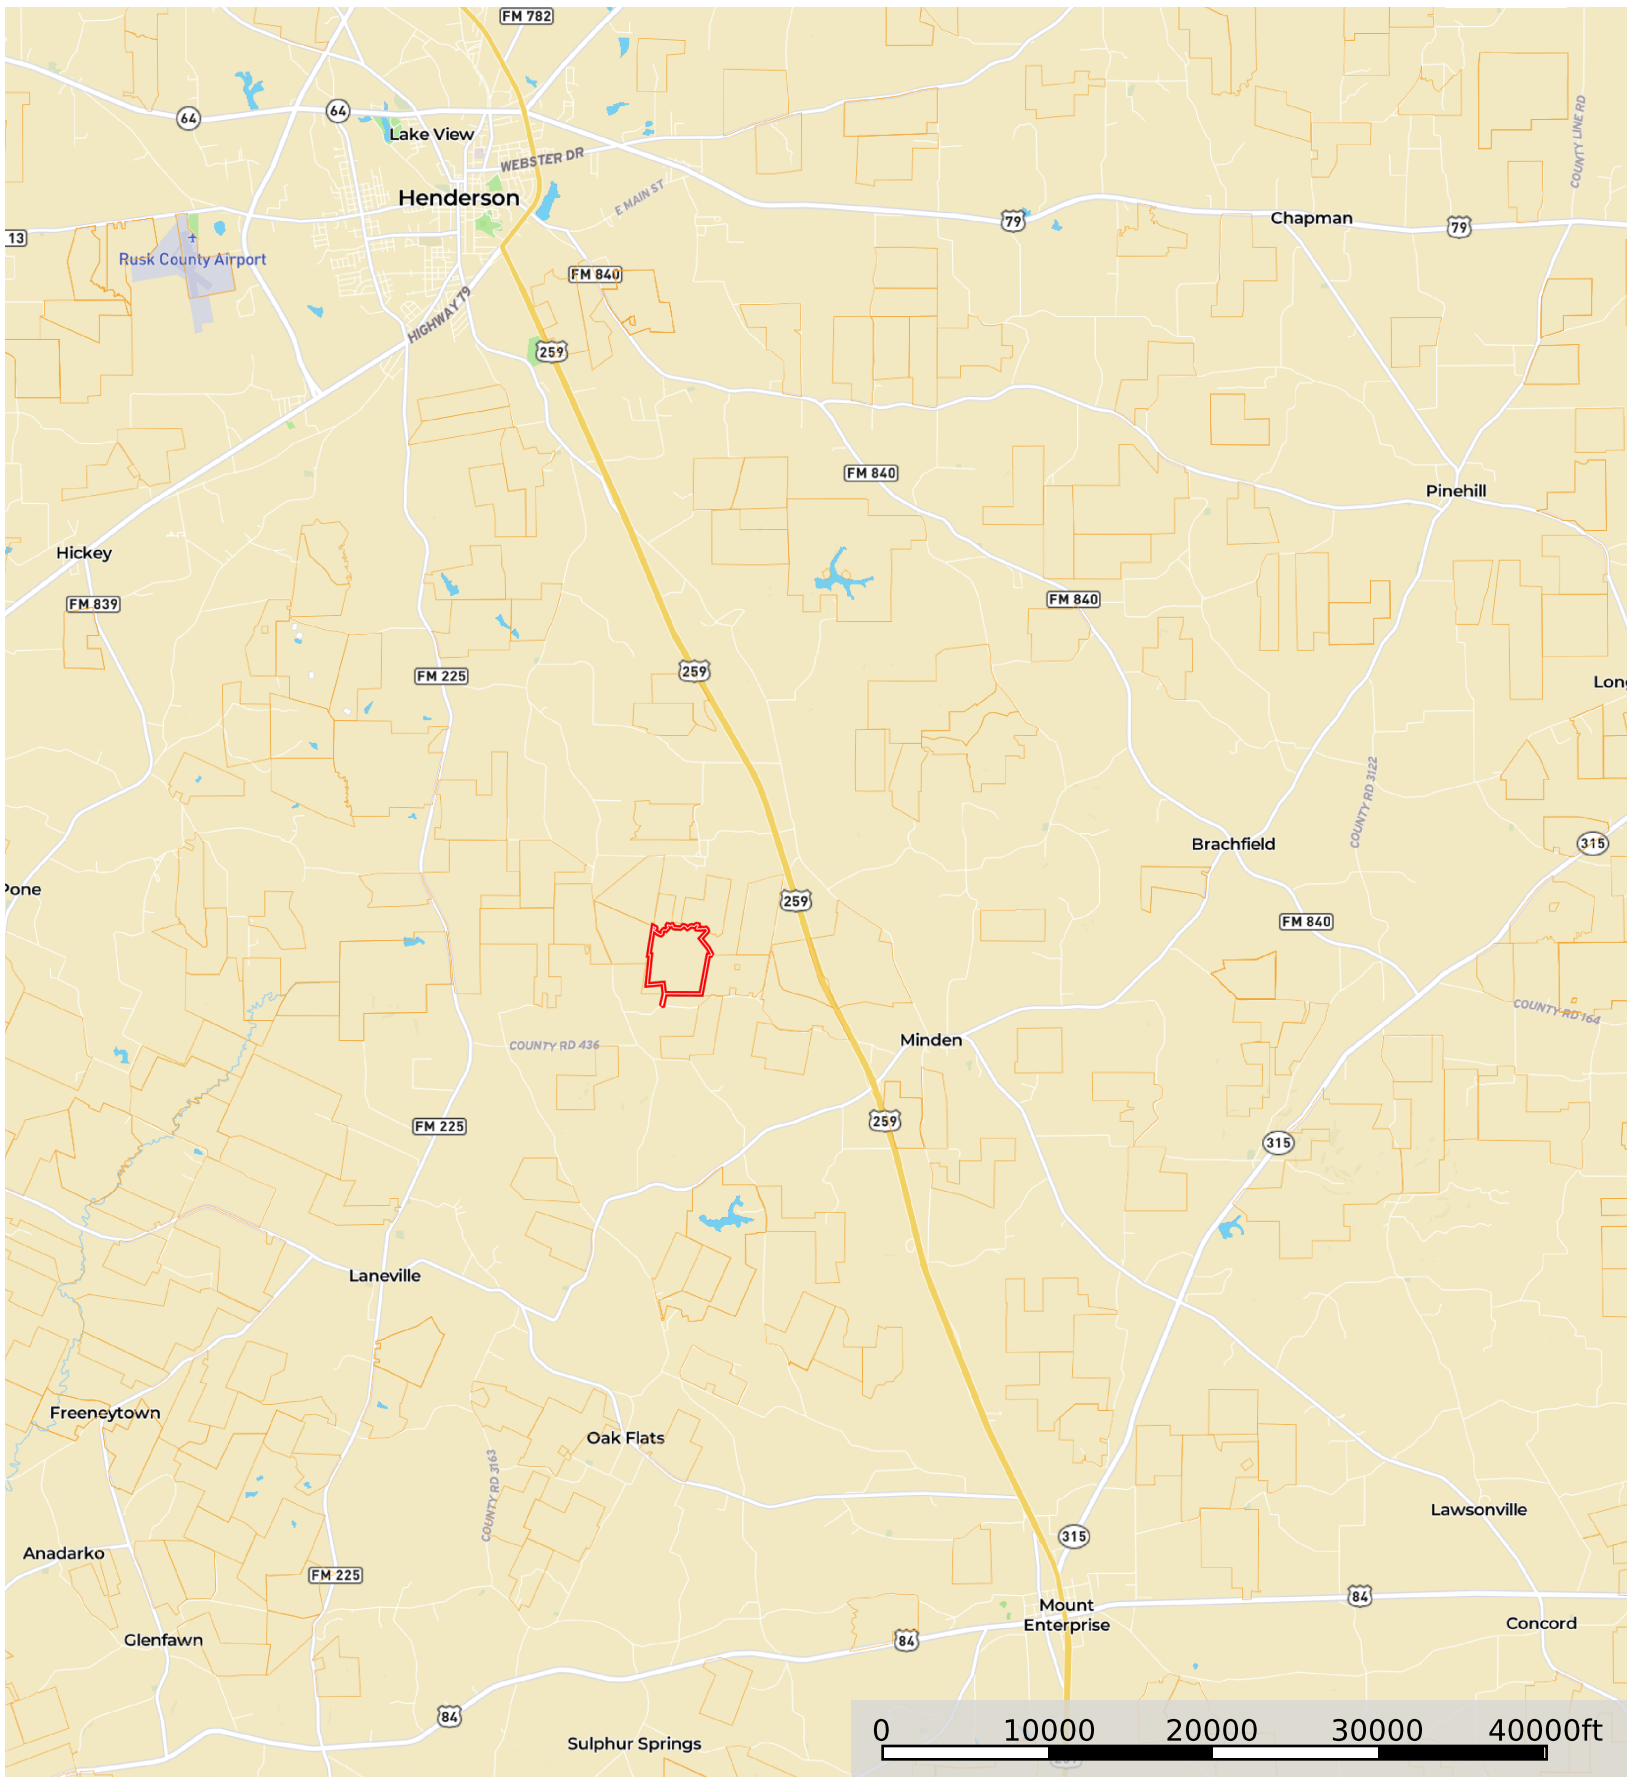

295 ACRES, RUSK COUNTY, TX

Texas, AC +/-

 Boundary

The information contained herein was obtained from sources deemed to be reliable. Land id™ Services makes no warranties or guarantees as to the completeness or accuracy thereof.