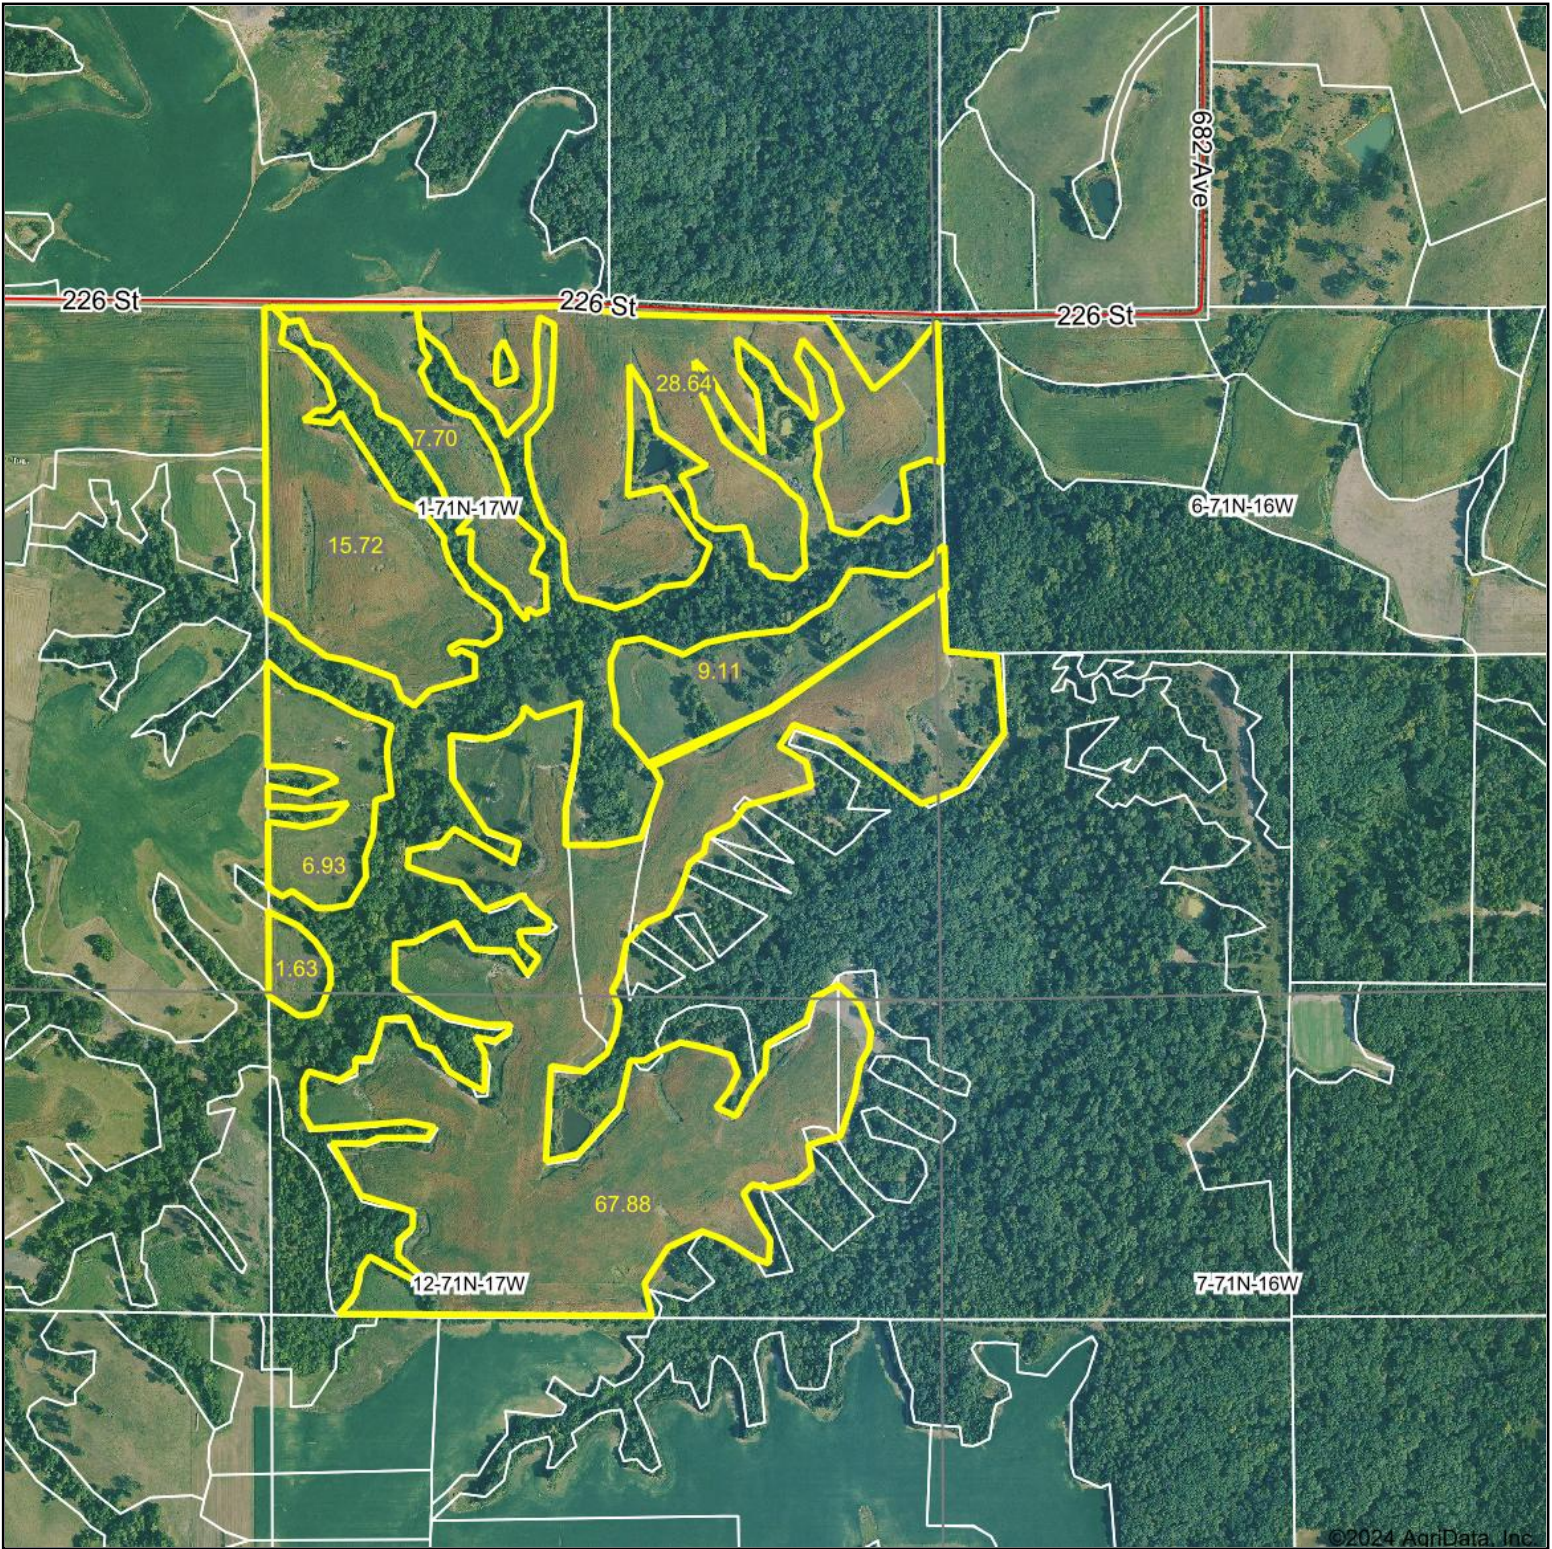

Aerial Map

Boundary Lines Are Approximate

Hawkeye Farm Mgmt & Real Estate

United Country
Real Estate
22 N Main, Albia IA Phone: 641-932-7796
Email: hawkeye@iowas.com
On the web: www.uclowa.com
www.iowawhitetailfarms.com

Boundary Center: 40° 58' 23.18, -92° 45' 31.12

1-71N-17W
Monroe County
Iowa

Maps Provided By:
surety
CUSTOMIZED ONLINE MAPPING
© AgriData, Inc. 2023 www.AgriDataInc.com

2/20/2024