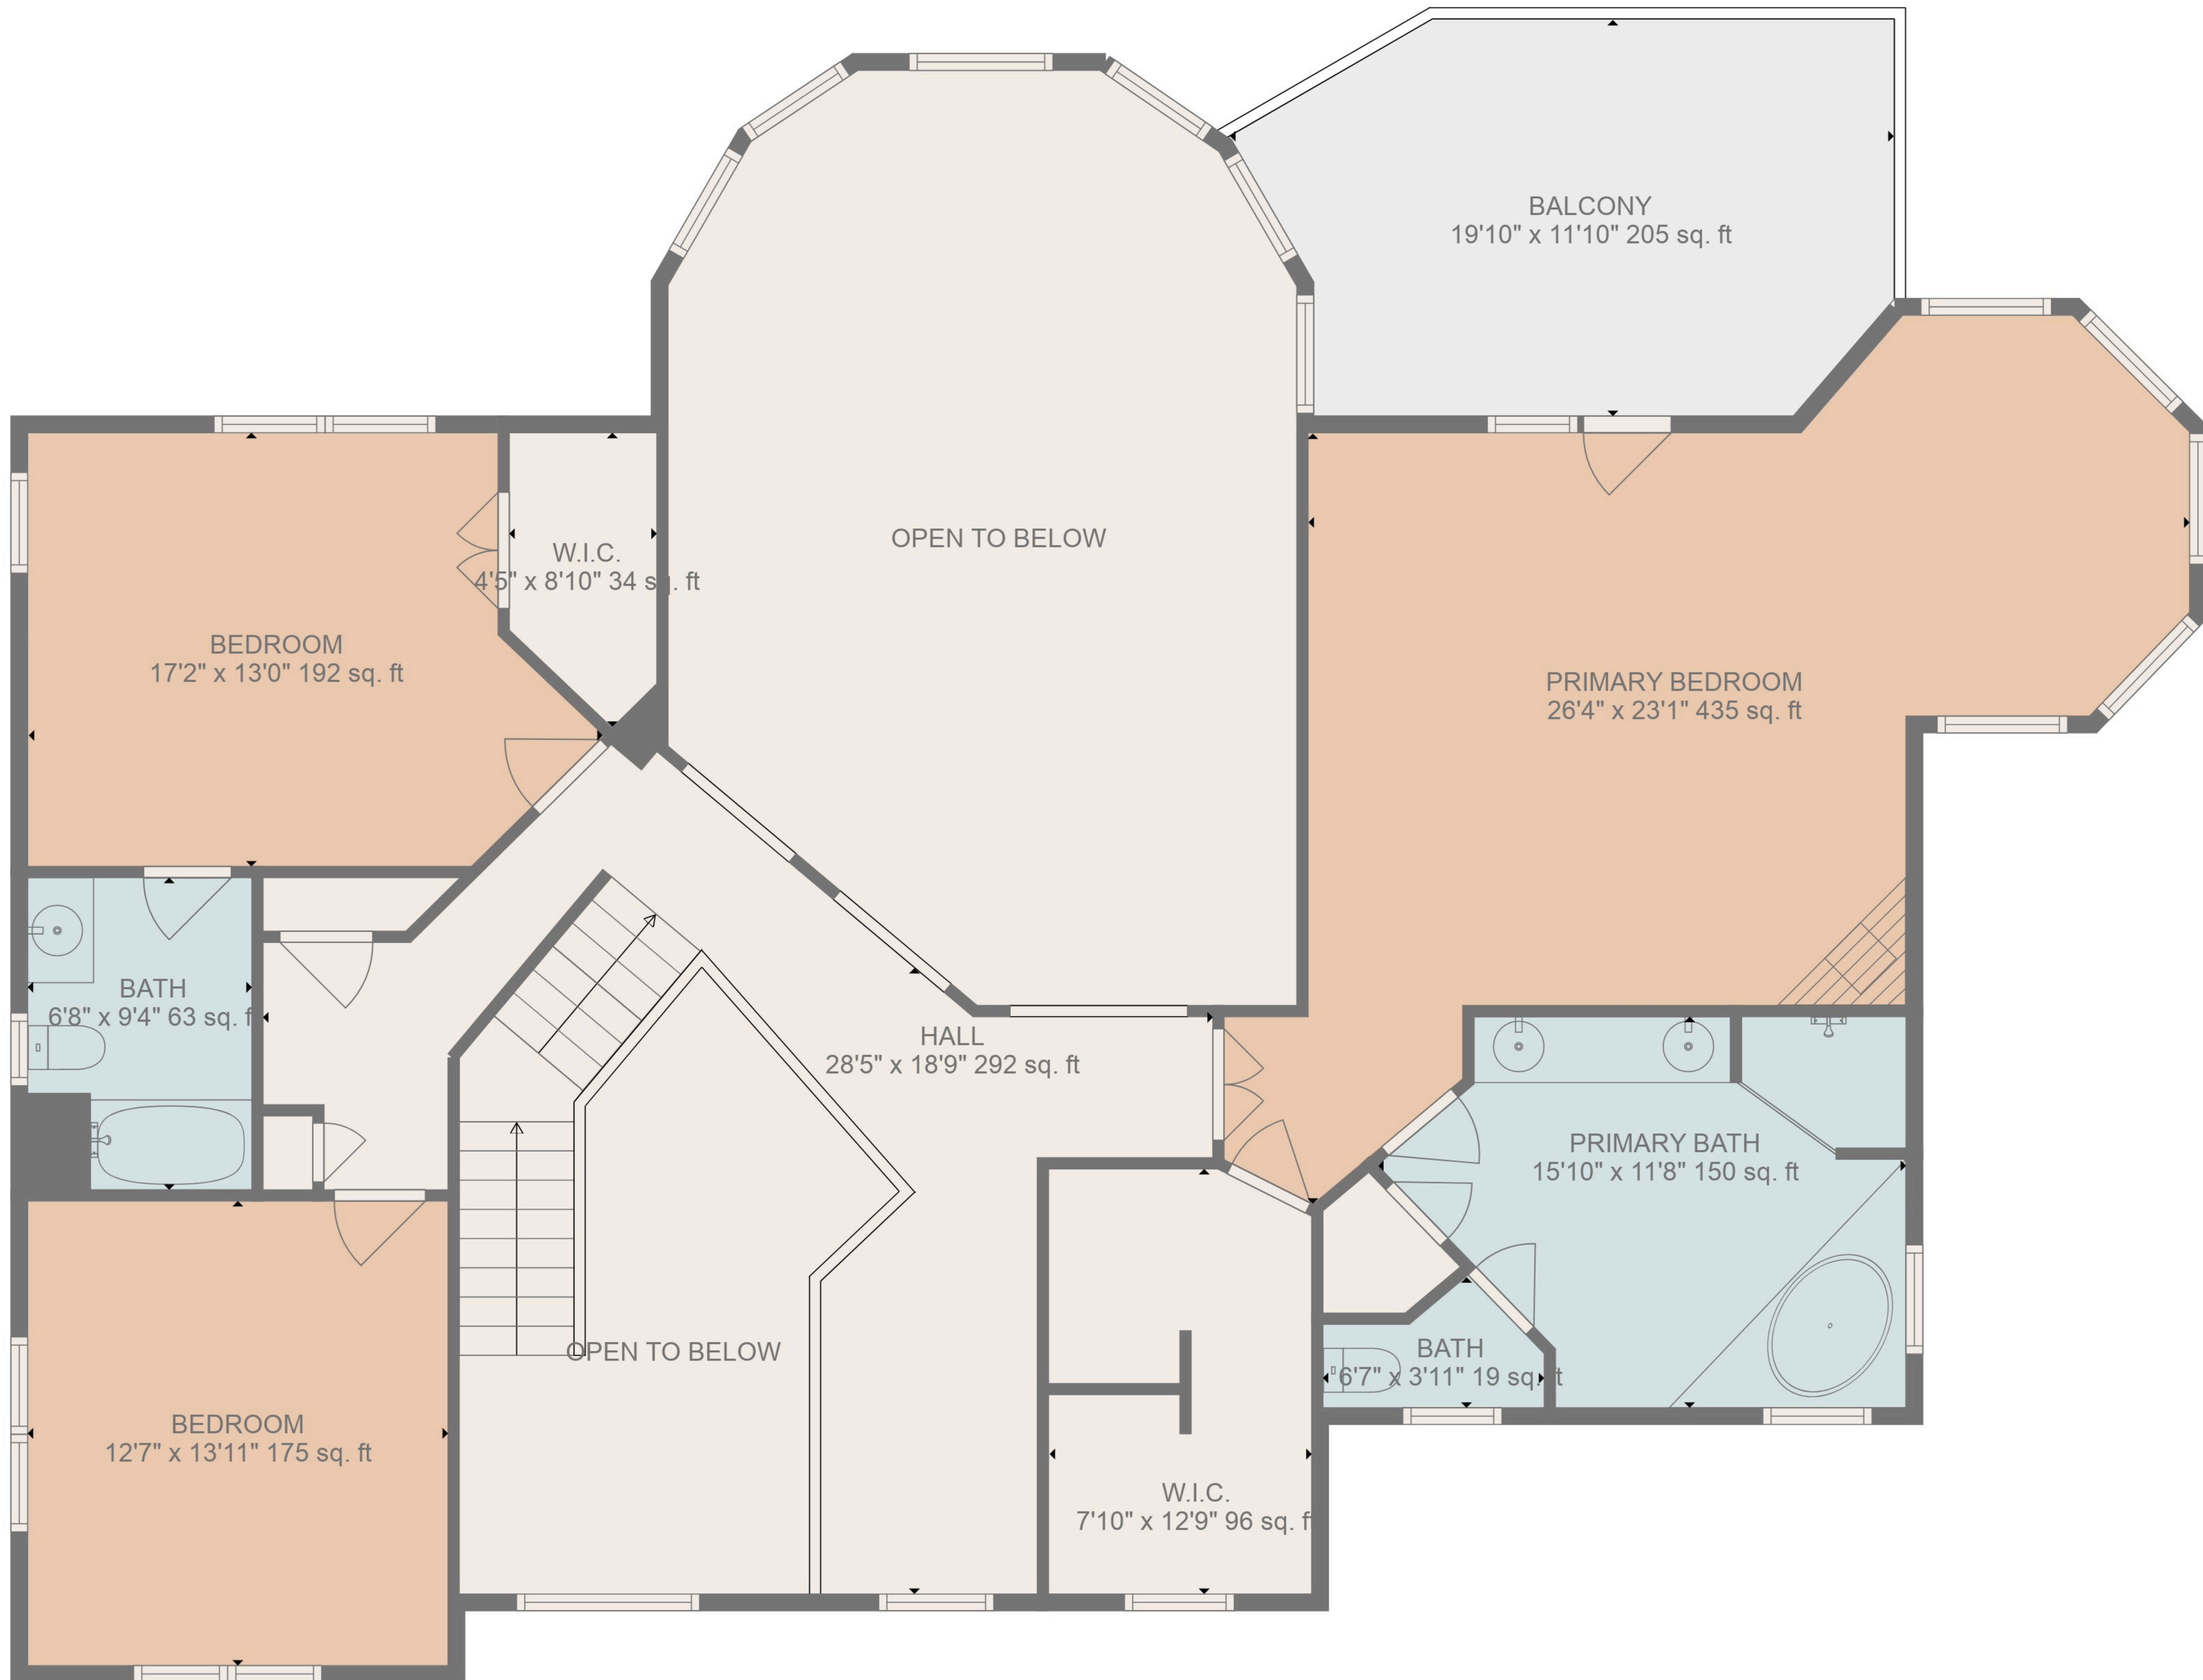

Total scanned area: 7320 sq. ft

SIZES AND DIMENSIONS ARE APPROXIMATE, ACTUAL MAY VARY.

Total scanned area: 7320 sq. ft

SIZES AND DIMENSIONS ARE APPROXIMATE, ACTUAL MAY VARY.

BASEMENT  
63'10" x 36'11" 1607 sq. ft

GARAGE  
26'0" x 12'10" 322 sq. ft

Total scanned area: 7320 sq. ft

SIZES AND DIMENSIONS ARE APPROXIMATE, ACTUAL MAY VARY.