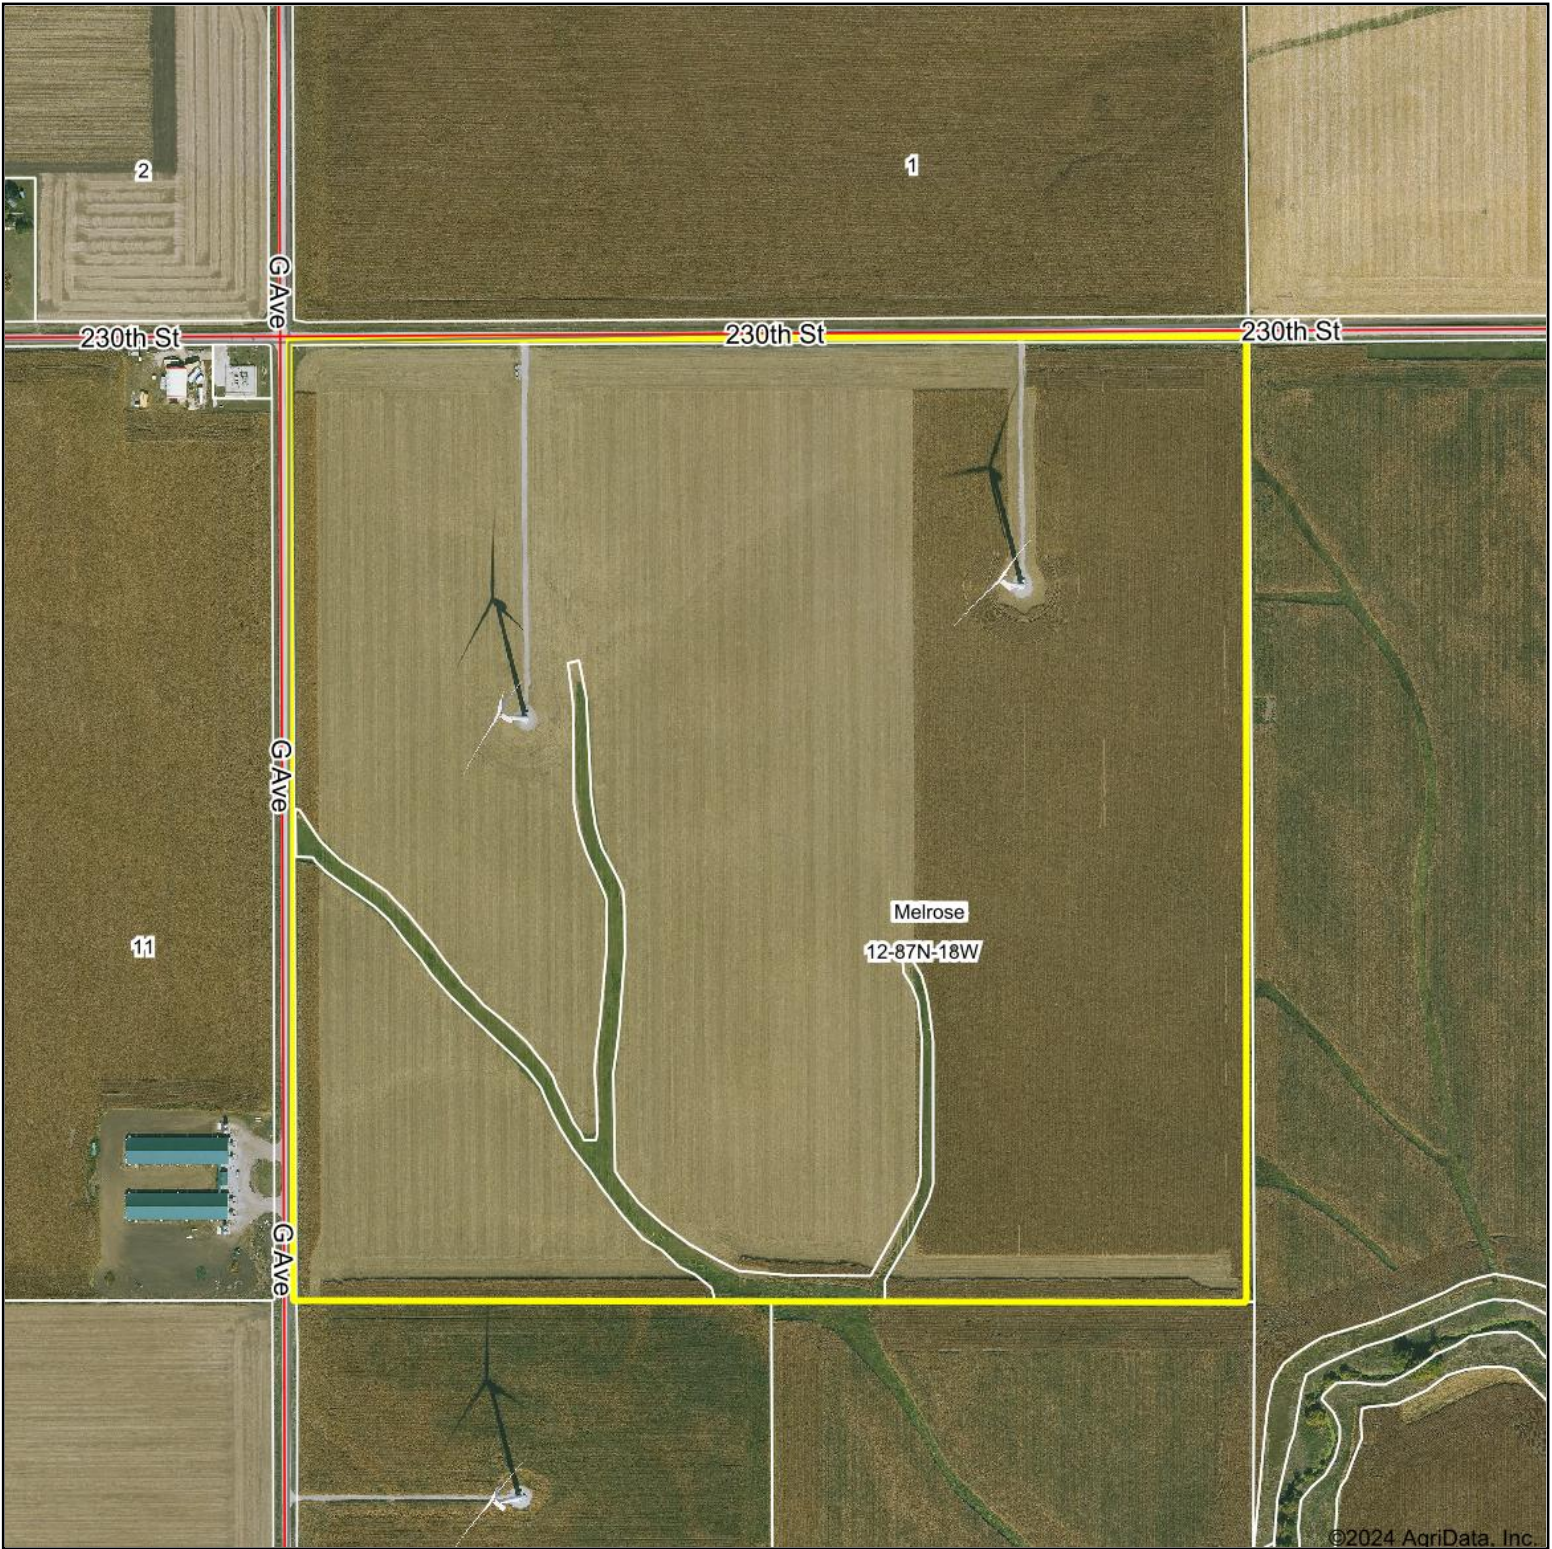

VAST Farms

Boundary Center: 42° 21' 53.15, -92° 54' 1.94

12-87N-18W
Grundy County
Iowa

9/24/2024

Maps Provided By:

© AgriData, Inc. 2023 www.AgriDataInc.com

Field borders provided by Farm Service Agency as of 5/21/2008.